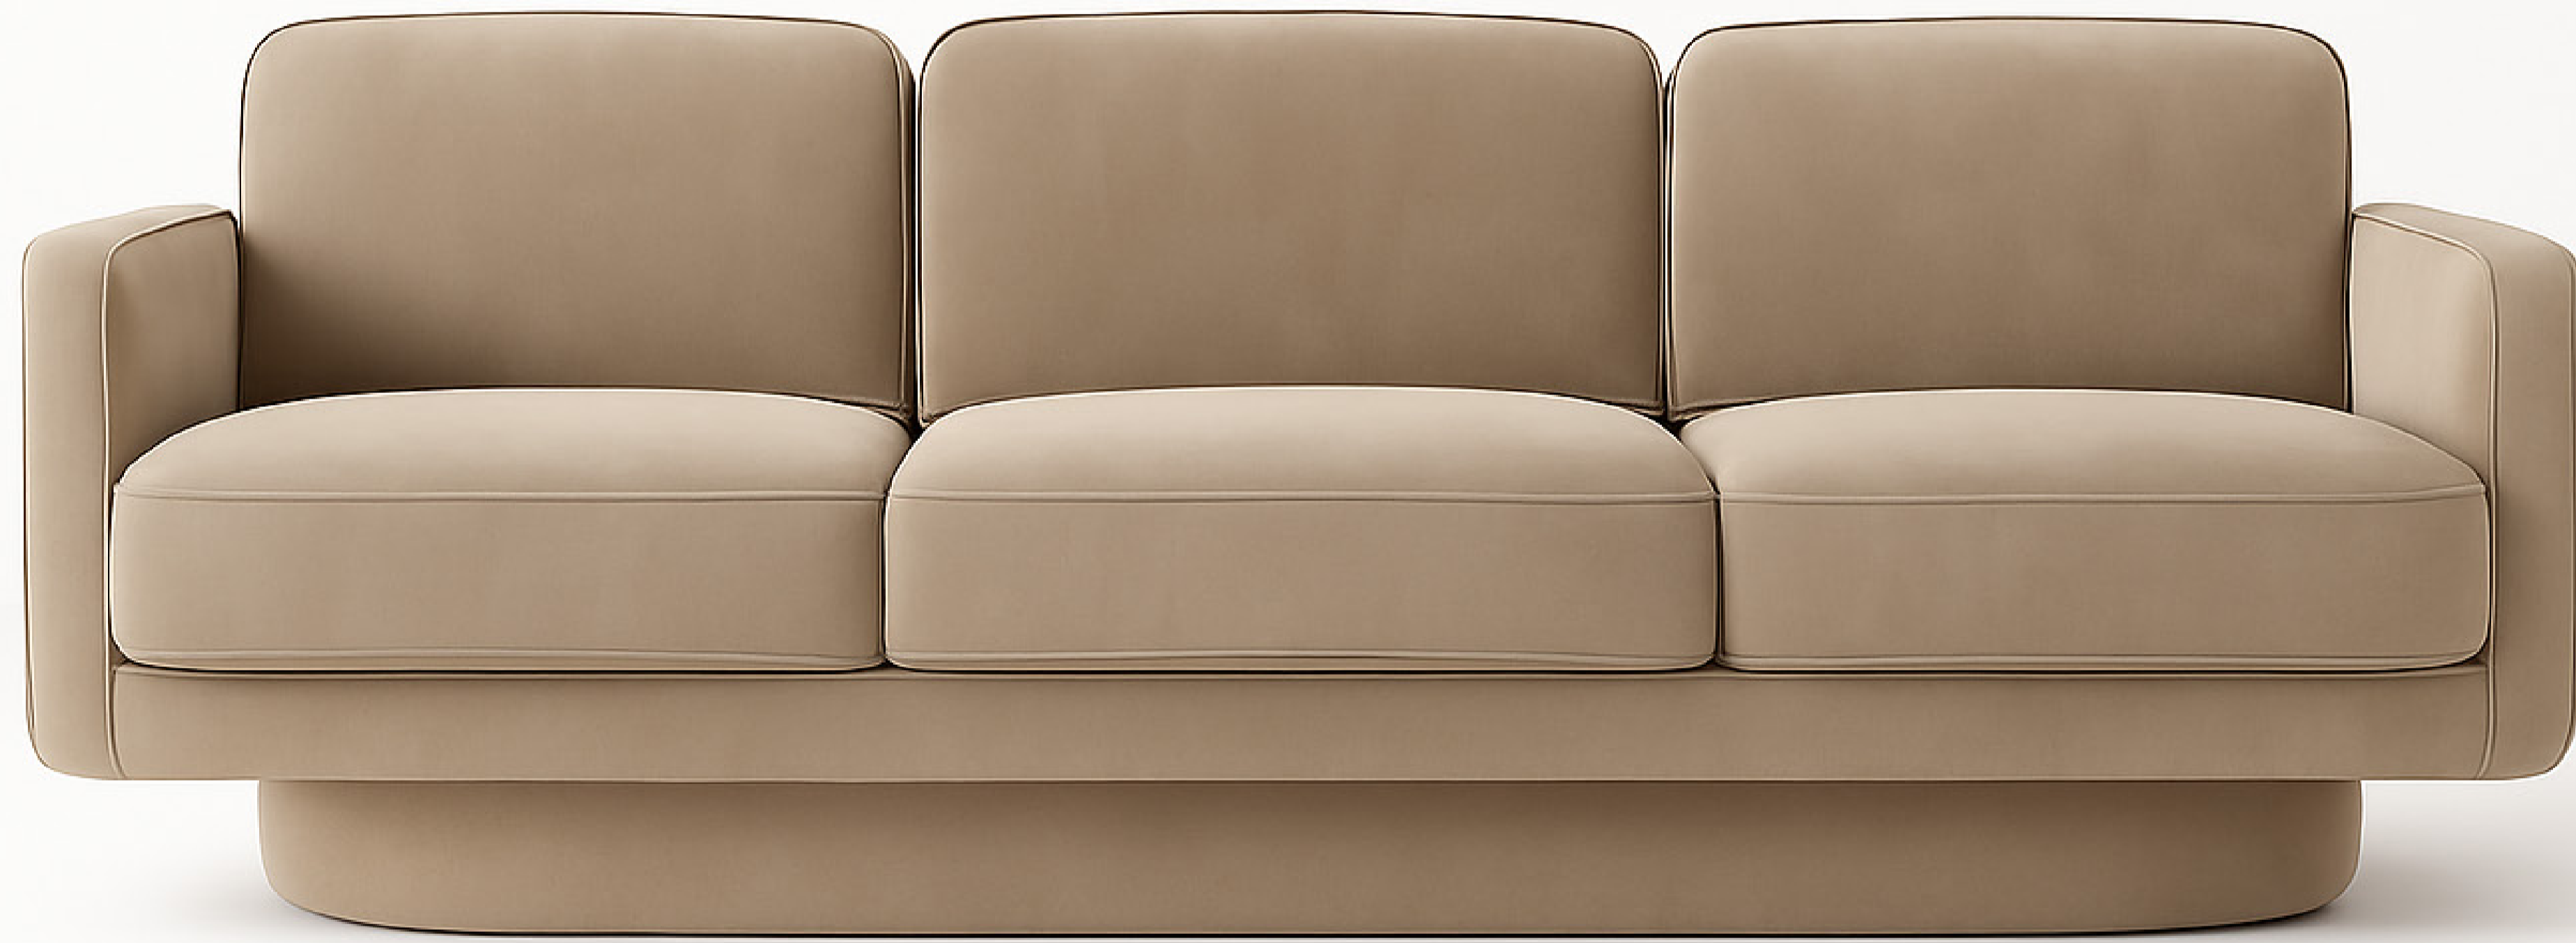

A REFINED BALANCE OF MODERN GEOMETRY AND INVITING COMFORT, THIS SOFA RESTS ON A SCULPTURAL PILL-SHAPED BASE THAT ANCHORS ITS CLEAN SILHOUETTE. WITH PLUSH CUSHIONS AND PRECISE TAILORING, IT DELIVERS BOTH SOPHISTICATION AND EVERYDAY EASE, MAKING IT A STANDOUT FOR HOSPITALITY OR RESIDENTIAL SETTINGS.

www.asquareddesignstudio.com

AVAILABLE IN 6, 7, 8, & 9 FT
INQUIRE ABOUT SECTIONAL OPTION
[DOWNLOAD SPECS](#)

A SCULPTURAL SILHOUETTE WITH ROUNDED CONTOURS AND A SEAMLESS BASE DEFINES THE OLIVIA SOFA. ITS CONTINUOUS FORM CREATES A BOLD YET INVITING STATEMENT, WHILE THE GENEROUS SEAT AND ENVELOPING ARMS PROVIDE UNMATCHED COMFORT. DESIGNED FOR MODERN INTERIORS, THIS PIECE COMBINES REFINED SIMPLICITY WITH A STRIKING PRESENCE.

www.asquareddesignstudio.com

AVAILABLE IN 6, 7, 8, & 9 FT
INQUIRE ABOUT SECTIONAL OPTION
[DOWNLOAD SPECS](#)