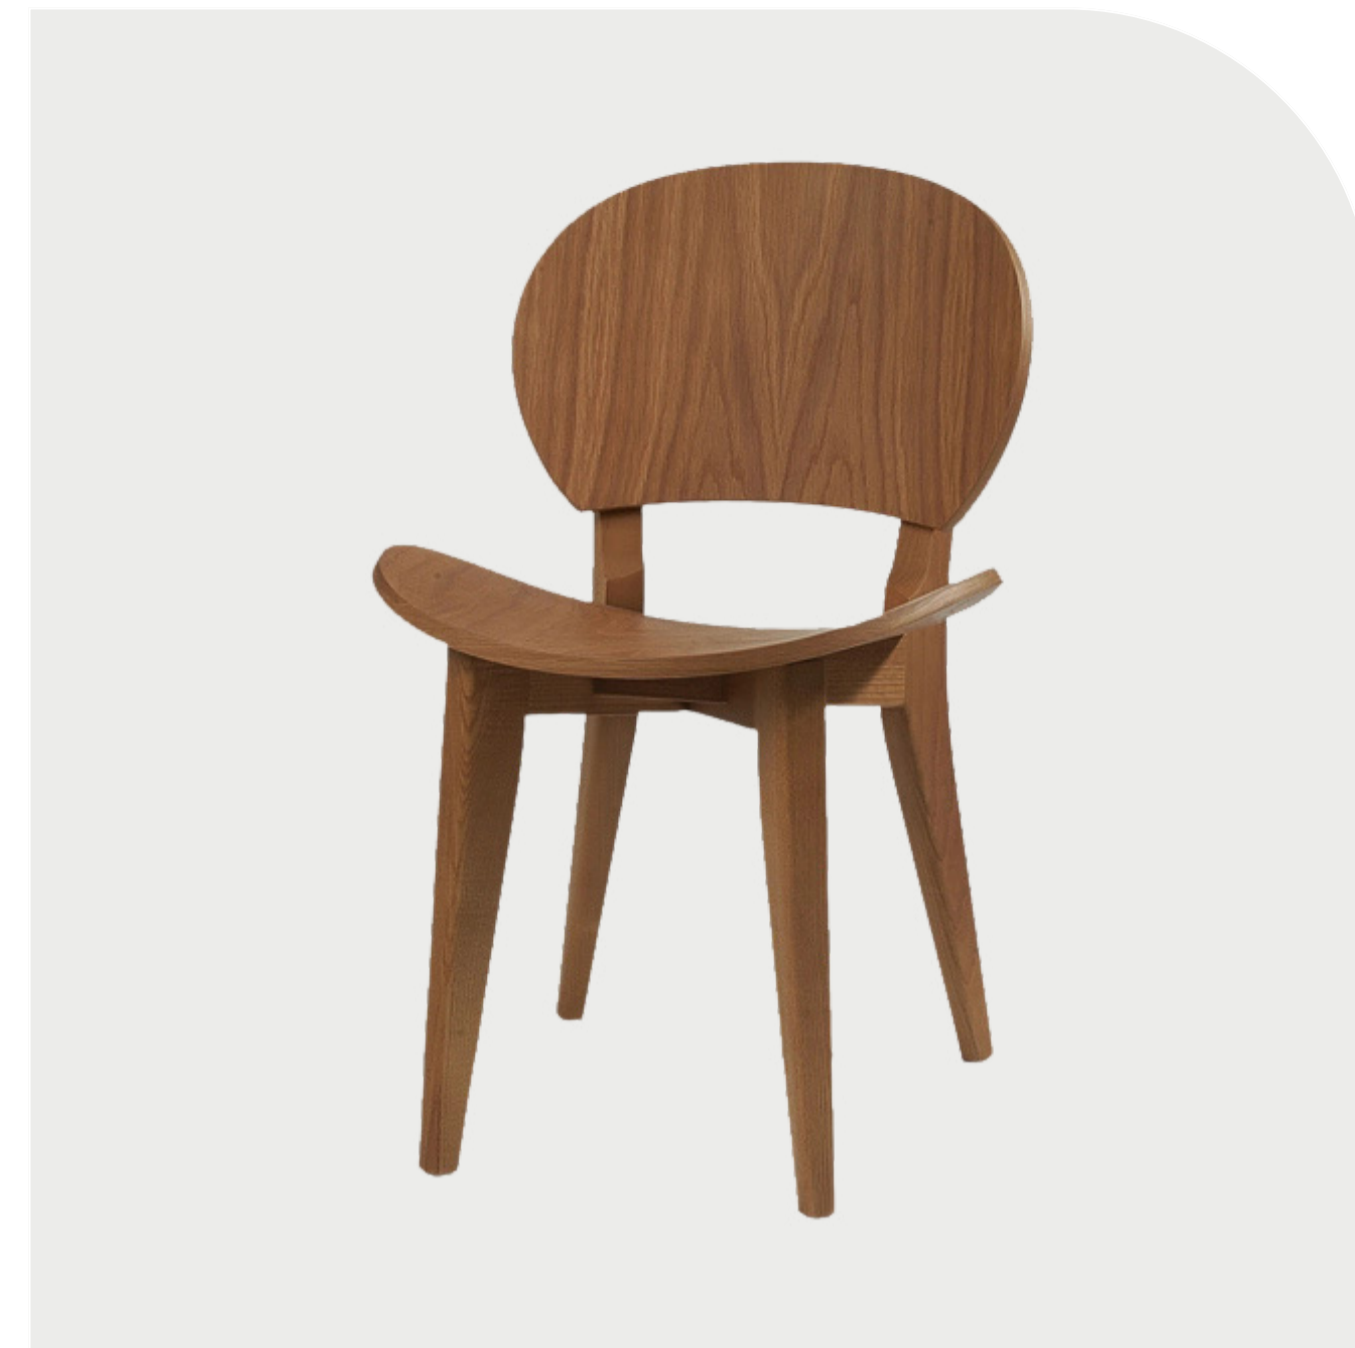

DINING

CURVE CAPITONE

SPECS

CURVE WOOD

SPECS

NEMESIS

SPECS
BARSTOOL OPTION

DINING

NEMESIS ARM

SPECS
BARSTOOL OPTION

RAIDER

SPECS
BARSTOOL OPTION

RAIDER ARM

SPECS
BARSTOOL OPTION

PETRA

SPECS
BARSTOOL OPTION

PETRA ARM

SPECS
BARSTOOL OPTION