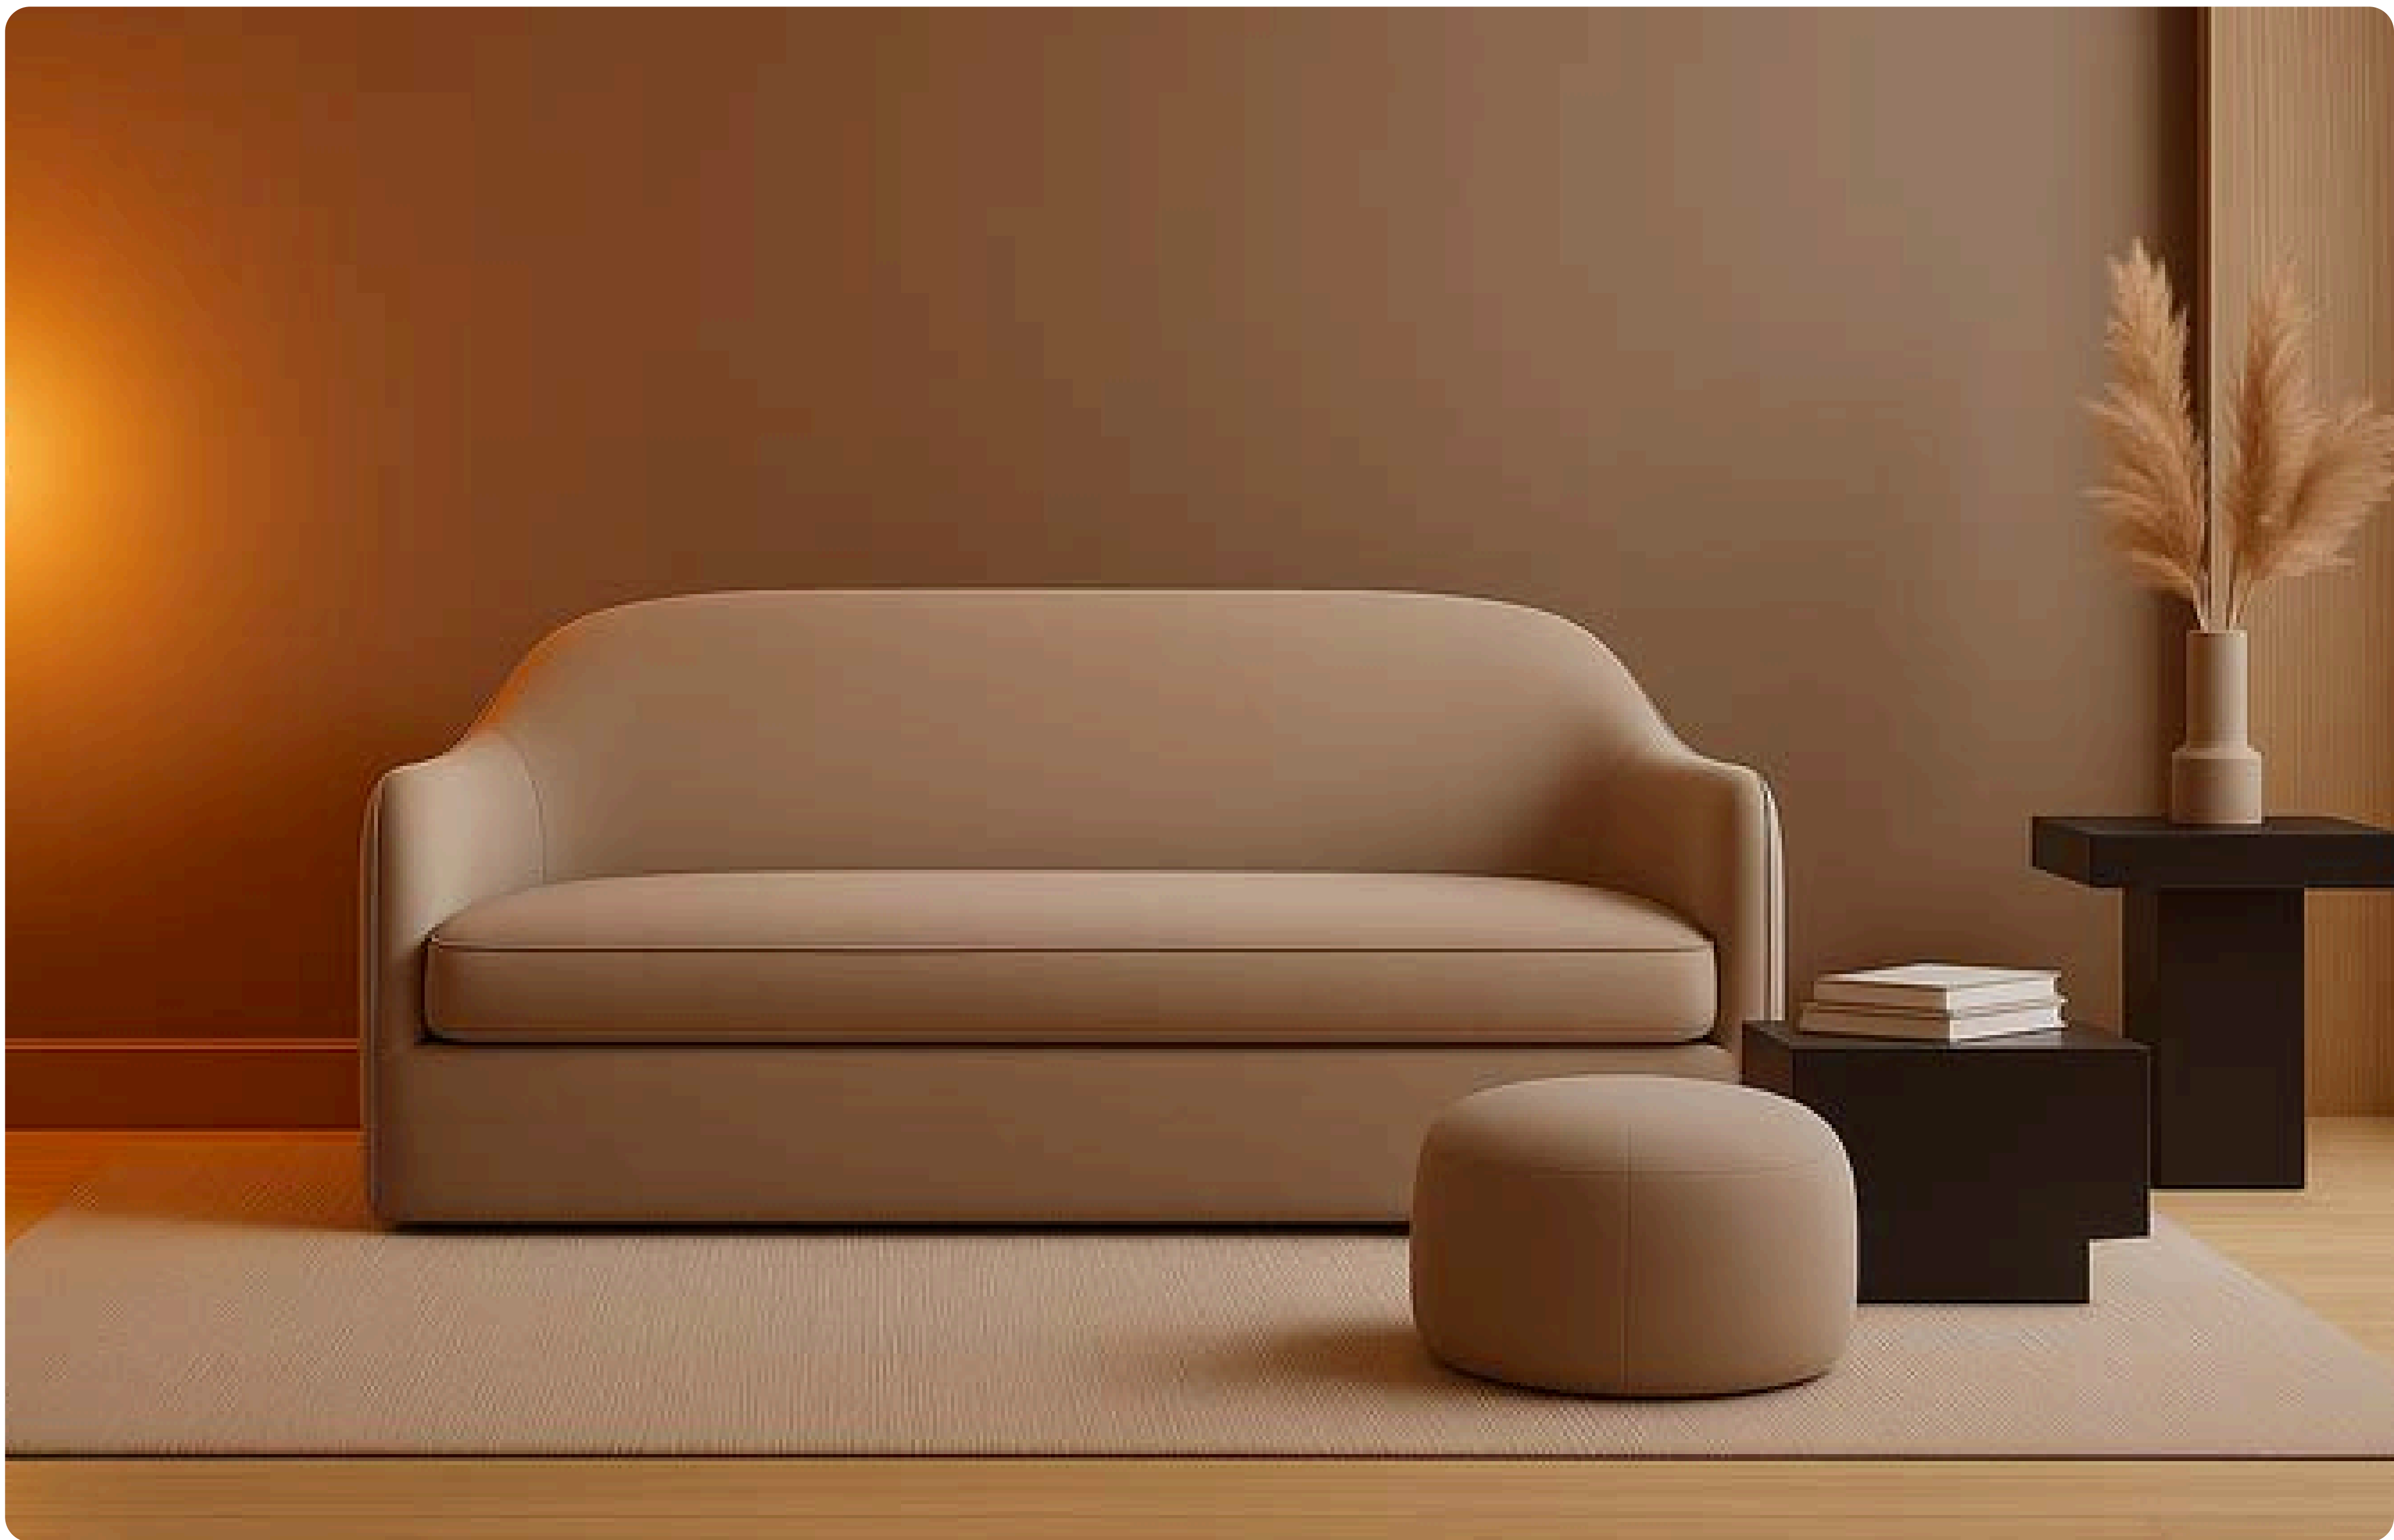

A REFINED SILHOUETTE WITH SMOOTH, CONTINUOUS LINES MAKES THIS SOFA A STANDOUT FOR BOTH MODERN HOSPITALITY AND RESIDENTIAL SPACES. THE TIGHT BACK AND BENCH SEAT CREATE A CLEAN, TAILORED LOOK, WHILE THE FULLY UPHOLSTERED BASE ENSURES DURABILITY AND EASE OF MAINTENANCE. BUILT TO CONTRACT-GRADE STANDARDS, IT OFFERS TIMELESS STYLE WITH LASTING COMFORT.

AVAILABLE IN 6, 7, 8, & 9 FT

INQUIRE ABOUT SECTIONAL OPTION

[CLICK HERE FOR LOUNGE CHAIR VERSION](#)

[DOWNLOAD SPECS](#)