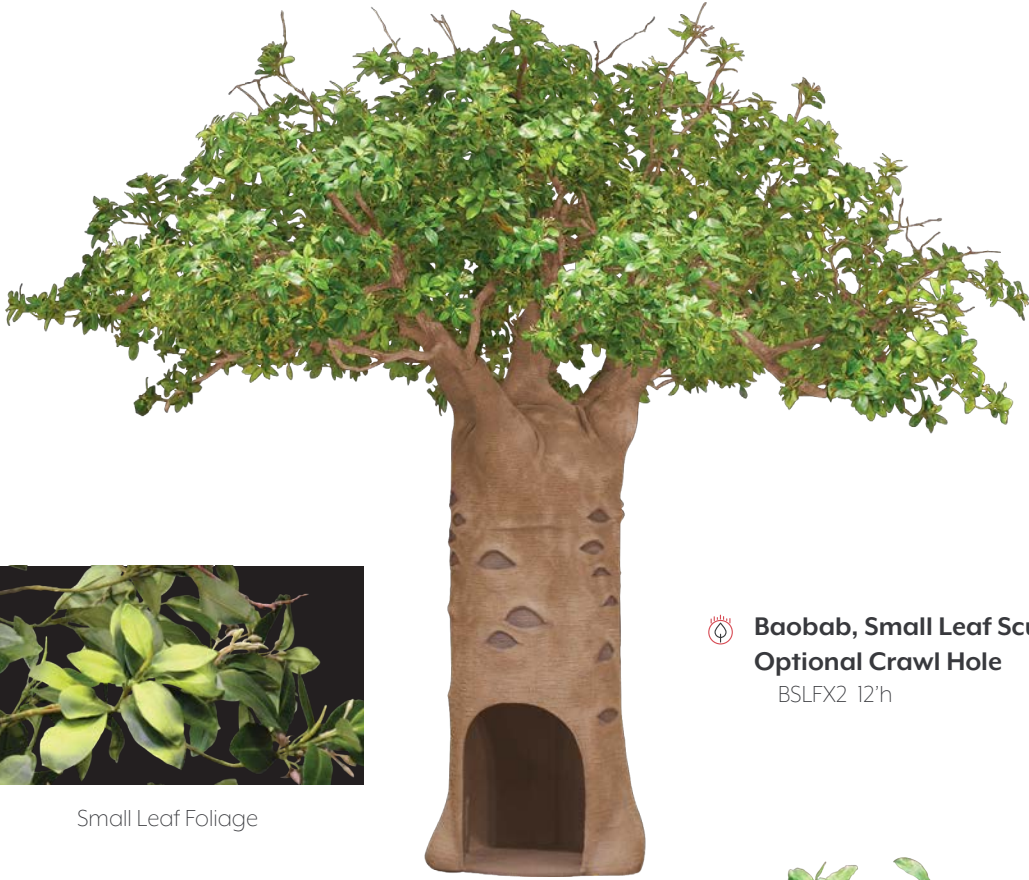

Acacia Foliage

 **Acacia**
ACAEX8 18'h

Acacia Trunk

Small Leaf Foliage

 **Baobab, Small Leaf Sculpted Trunk and Optional Crawl Hole**
BSLFX2 12'h

Large Leaf Foliage

Trunk Detail

Live Baobab Tree