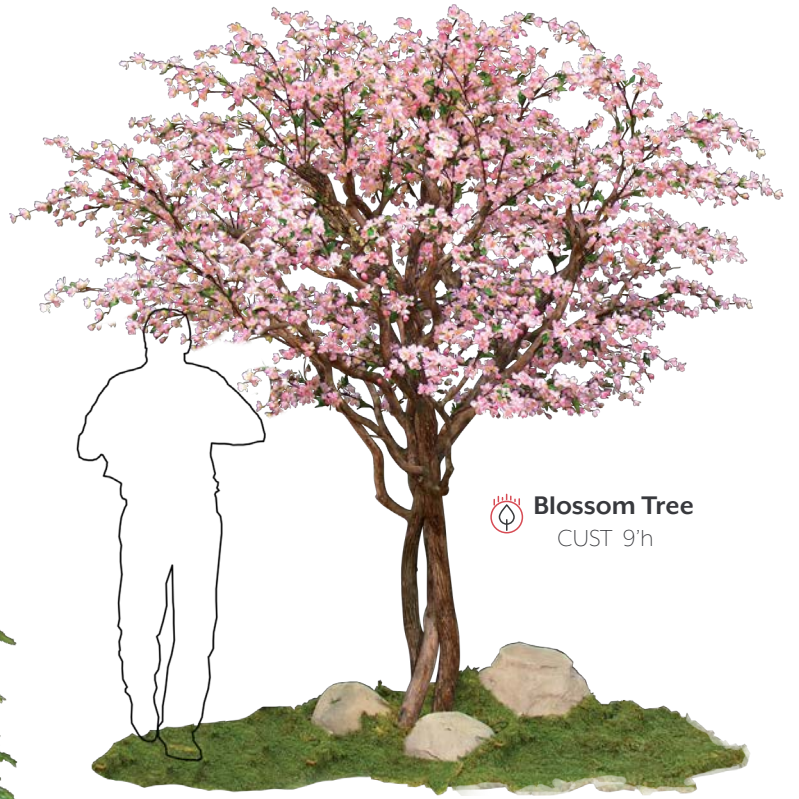

Blossom Tree
CUST 9'h