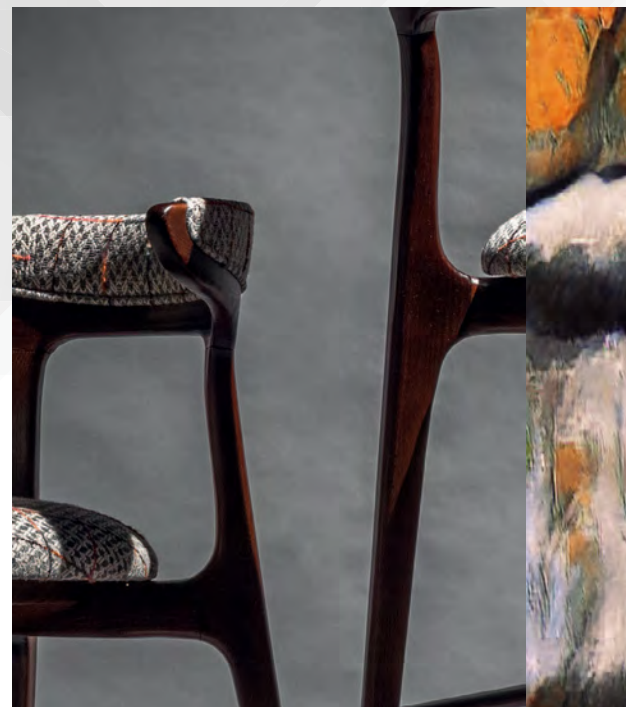

Chair M395 + Barstool M396 + Arm Chair

SIENA

An elegant and luxury family of models which distinguishes for the refined care to the details.

The Siena model provides excellent comfort and relaxation with its high backrest. Having a distinctive armrest shape, Siena family simultaneously blends into any environment and just may steal some of the attention.

Barstool M386 + Chair M385

SUPRA

Elegance and comfort beautifully combine in the Supra family. The visual appeal of the Supra invites you to explore how every curve adds both comfort and looks.

Supra family offers a comfortable sit, and groovy design that works great in both modern and traditional inspired interiors. Choosing from a variety of upholstery options available the user can integrate and elevate any decor.

Barstool M337+ Chair M332

BEVEL

Allow yourself to be embraced by the timeless comfort and charm of this collection, and let each moment spent in them bring a “piece of the past” into your present.

Chair (stackable) M299 + Barstool M320