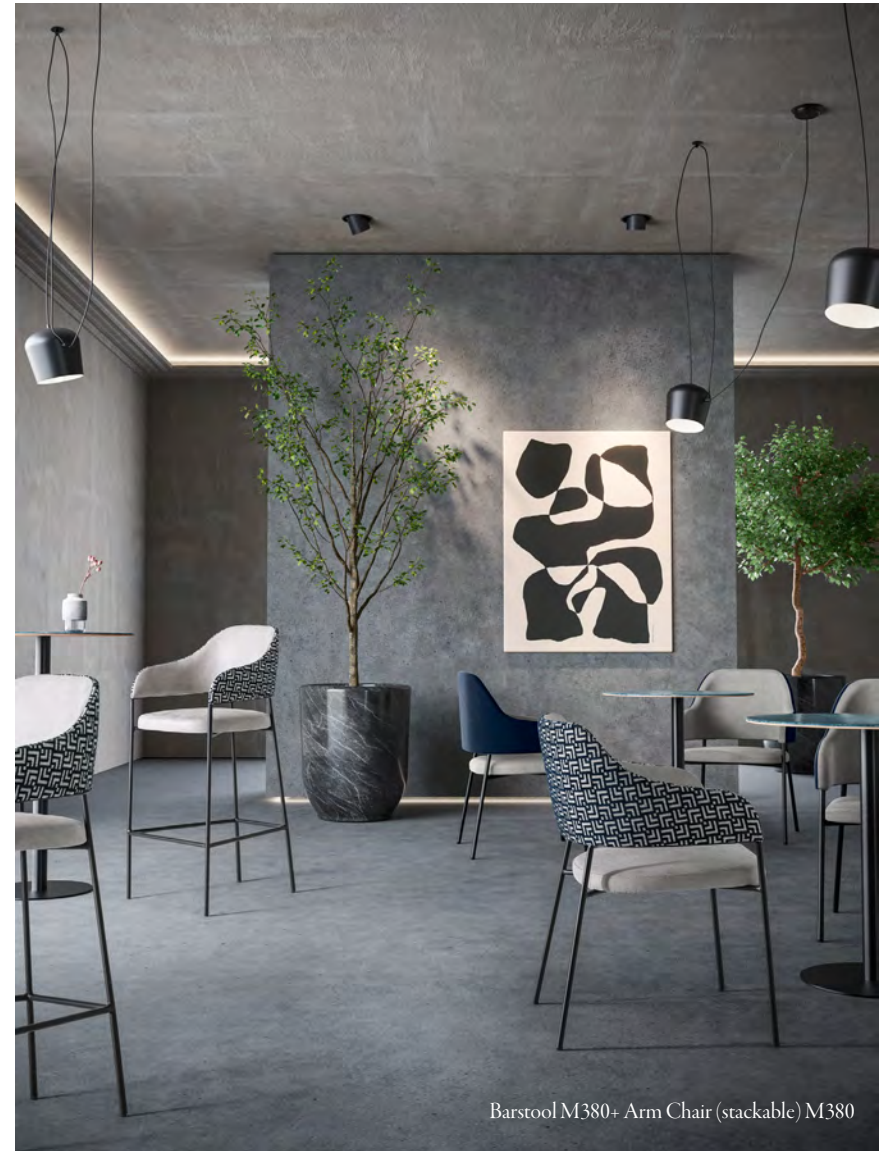

Barstool M380+ Arm Chair (stackable) M380