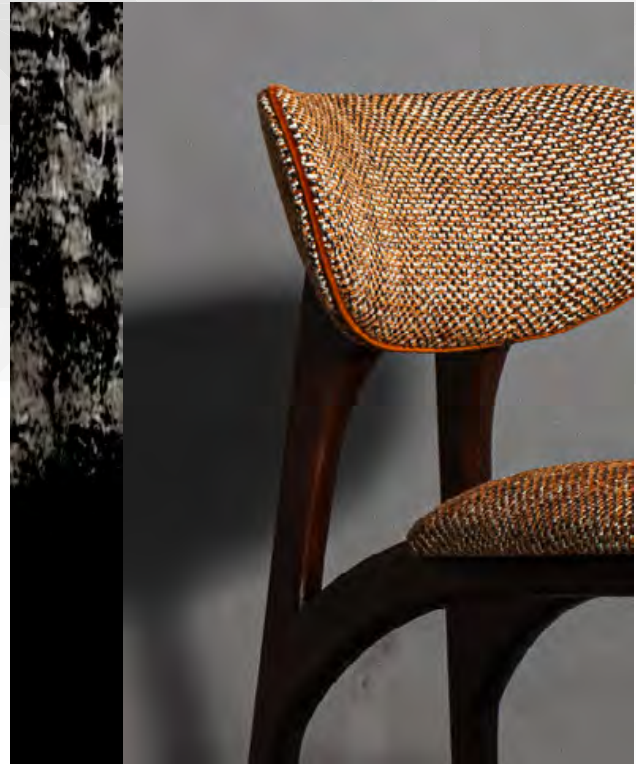

SUE

Ready to confer any space with an atmosphere of opulence and warmth. Surrender yourself to the timeless, harmony and comfort of this collection.

Chair + Barstool