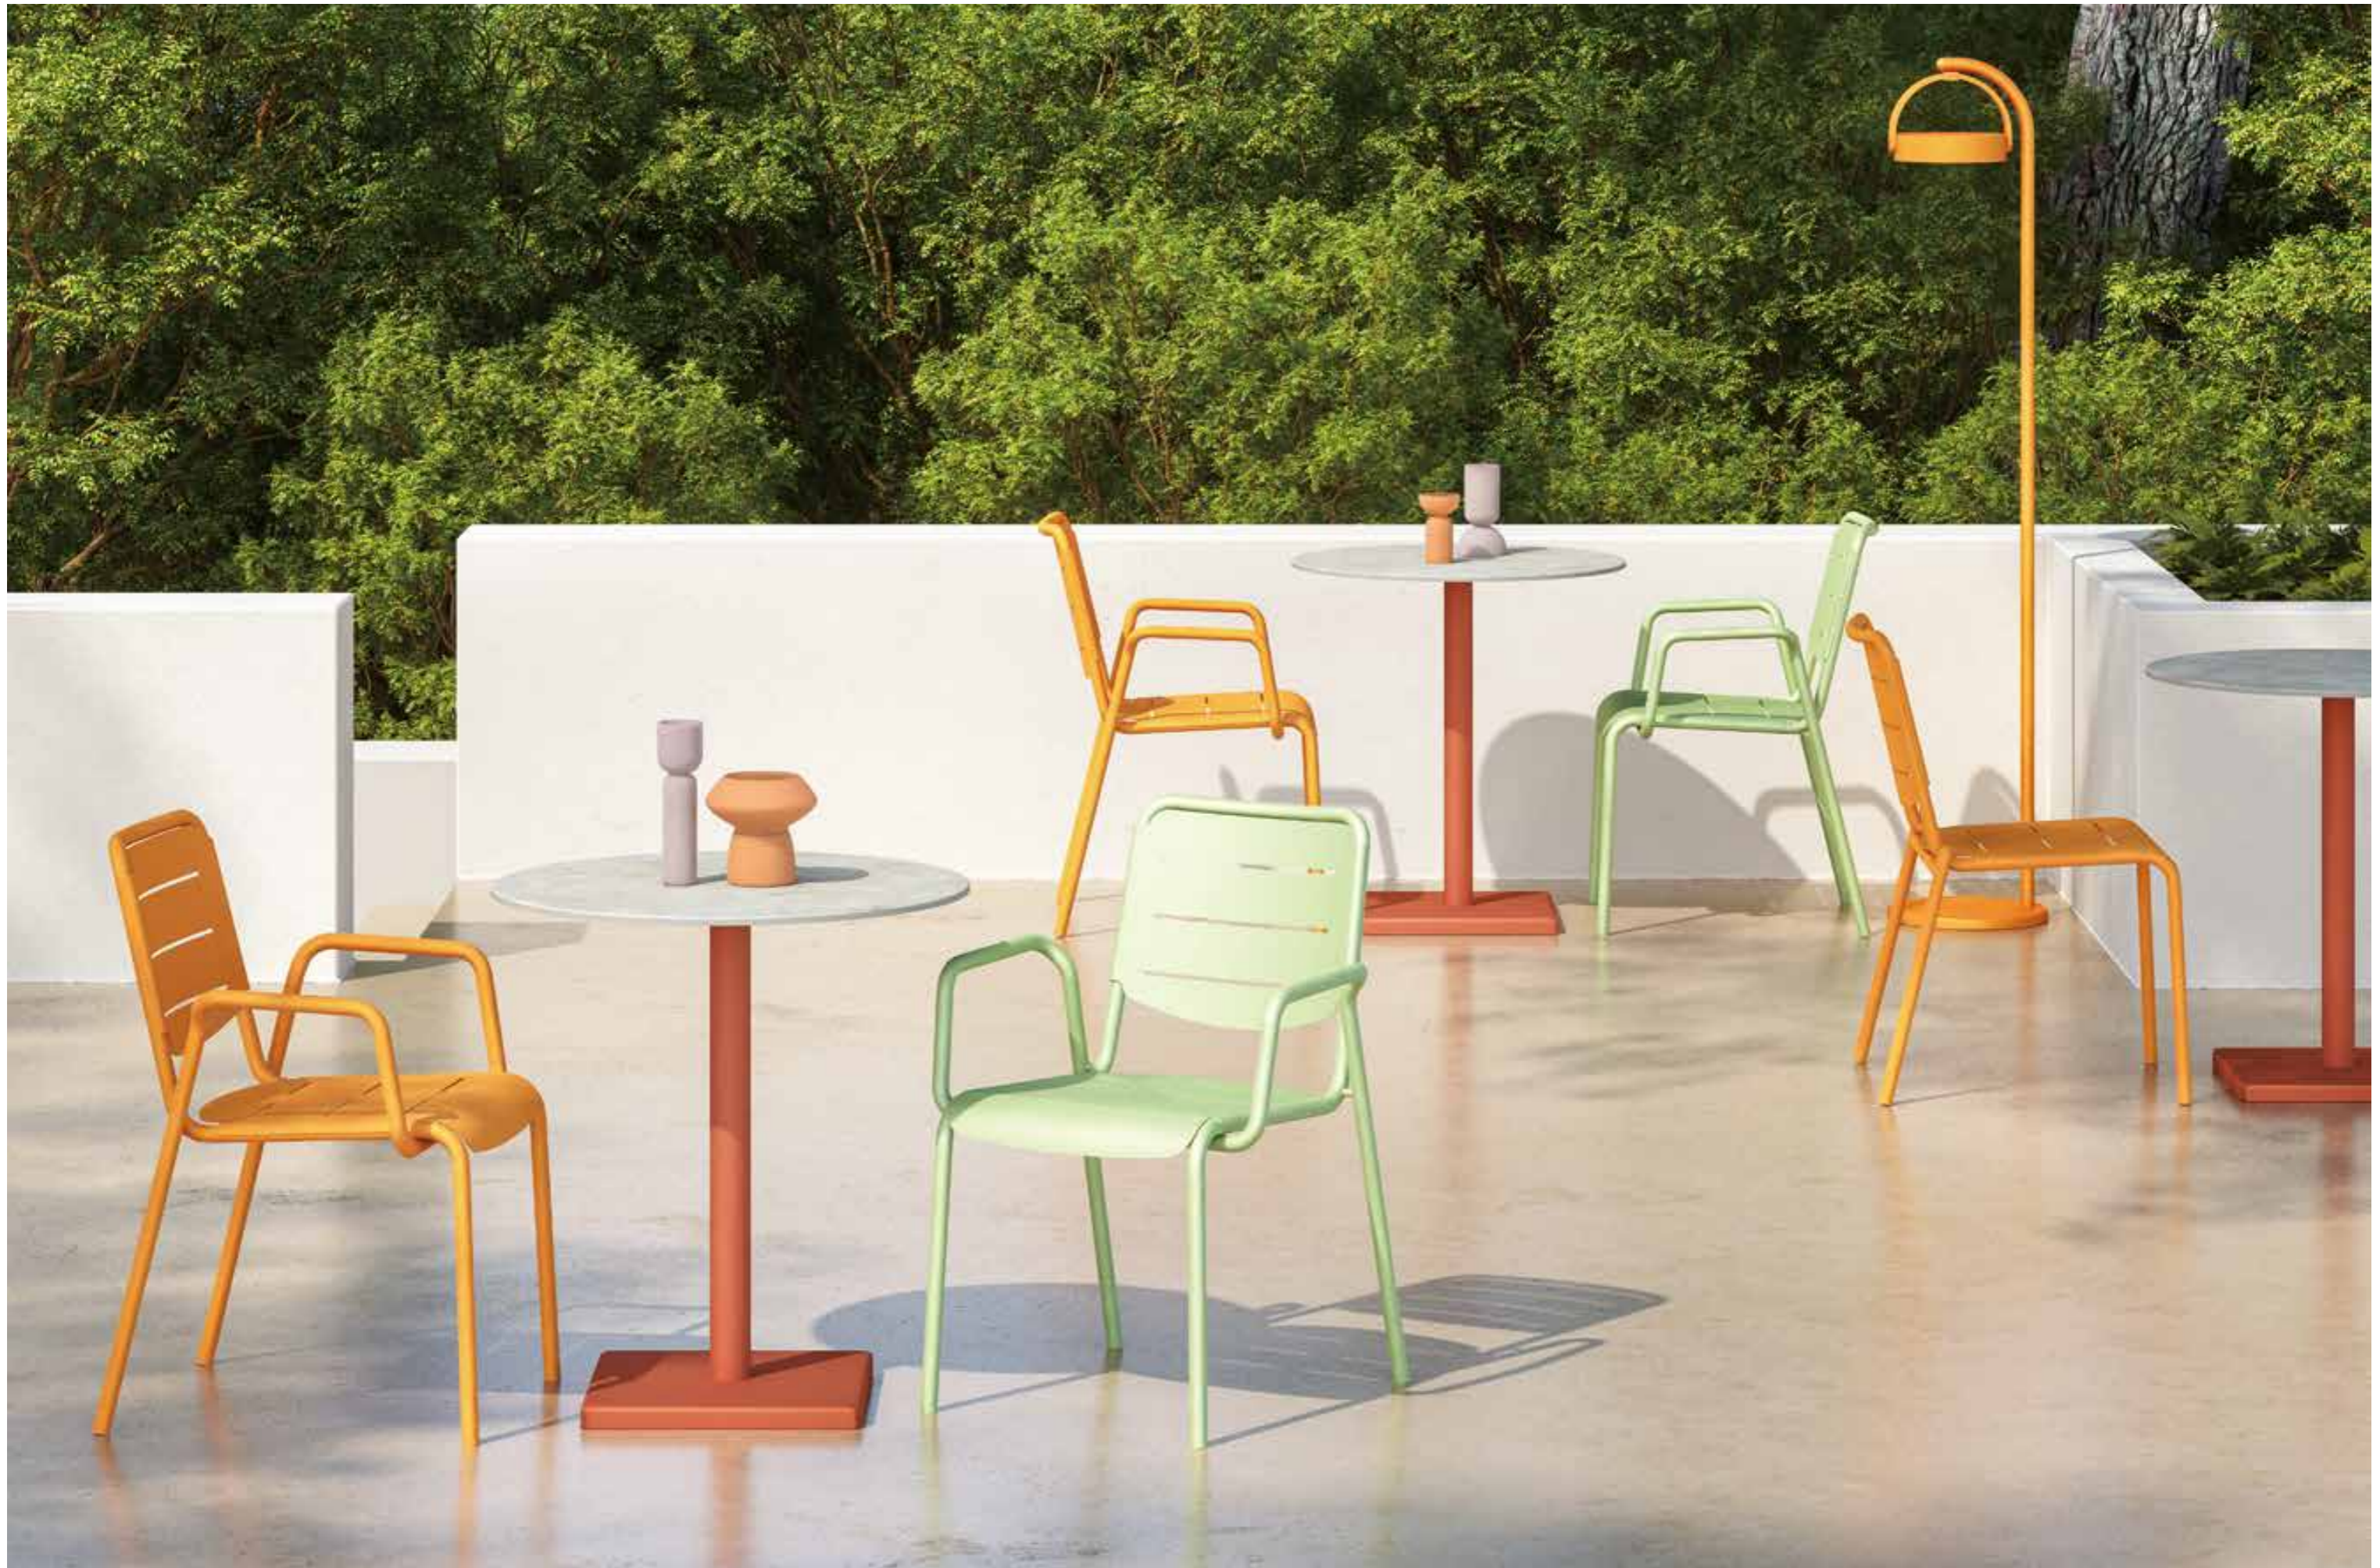

# SAVOY

AC5399A04TEX

SAVOY Dining Armchair  
alu frame with sling seat and back  
56.5\*54\*78cm

4PCS/CTN  
456PCS/40FT

Frame : Alu in walnut color  
Sling Seat and Back : Beige 0155

Frame: Alu in teak color  
Sling Seat and Back : Beige 0155