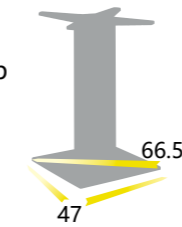

Finish:Sand Blasting & Anodized

AB0600C38ALU

Size base: 147 147 173cm  
Size for: 80\*80\90\*90CM Top

Finish:Anthracite 72412

AB0600A38ALU

Size base: 147 147 173cm  
Size for: 80\*80\90\*90CM Top

Finish:Sand Blasting & Anodized