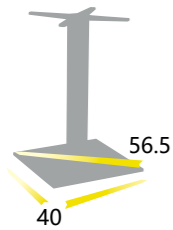

# OSLO BASE

AB0600N37ALU

Size base:  $\Phi 42$  173cm  
Size for:  $\Phi 60 \setminus \Phi 70$ cm Top

Finish:Brown 81215

Finish:Sand Blasting & Anodized

AB0600N38ALU

Size base: 140 140 173cm  
Size for: 60\*60\70\*70\80\*80cm Top