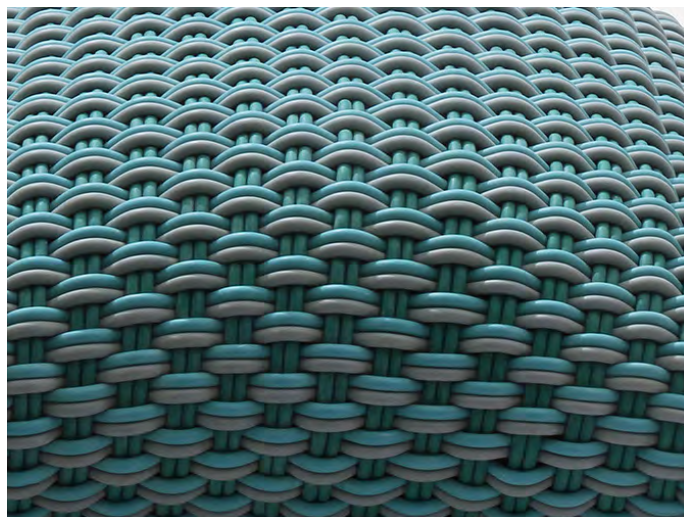

Lake Neptune

Varying green hues mix with cool grey to create an icy, mysterious colorway.