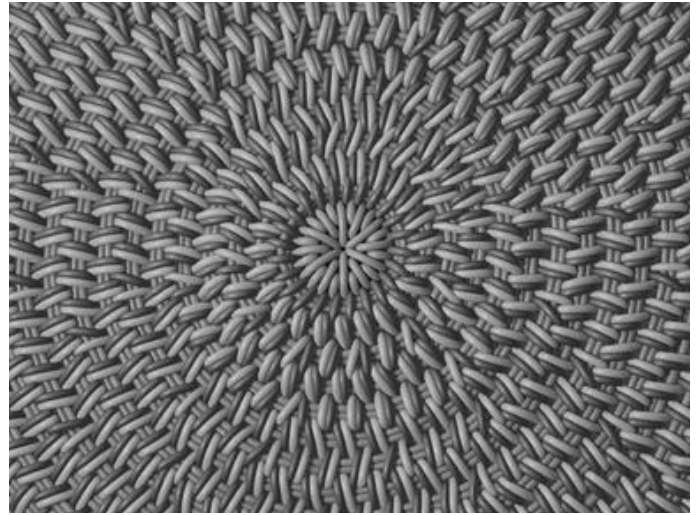

Meteorite A bold black accent, amidst a ground of slate grey, defines Meteorite. A neutral style with an edge.