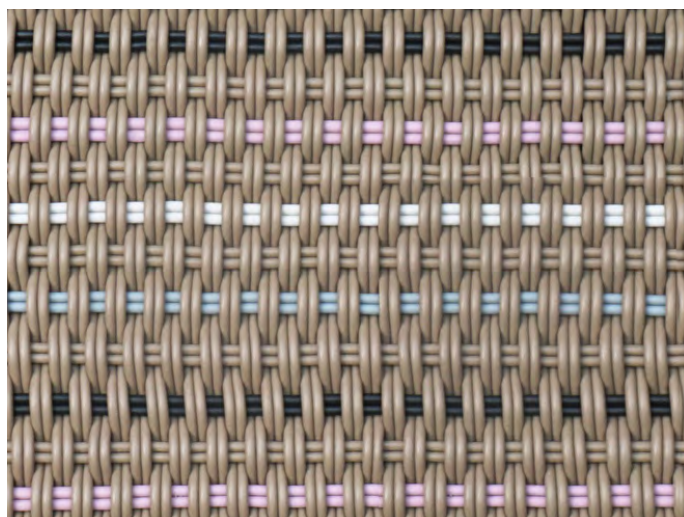

Highlands Ranch

A warm beige base mixes with pops of natural color- lavender, charcoal, and stone grey.