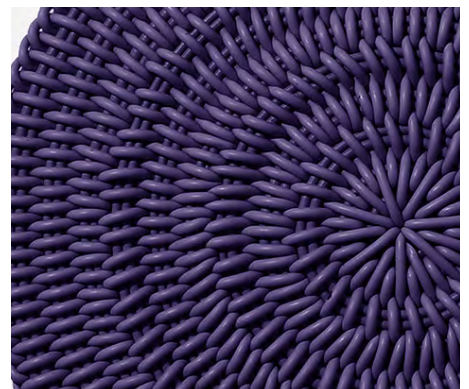

Glacier

Emerald

Plum

Charcoal

Marshmallow

MATS

MONOCHROME ROUND MAT