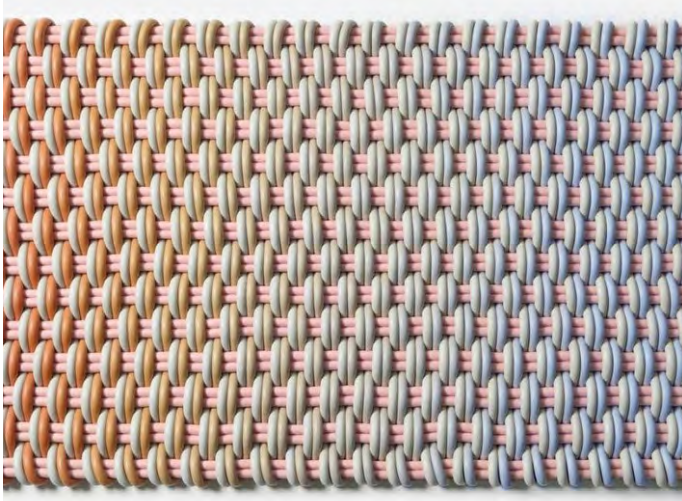

Spring Rise

Like a warm breeze on a pleasant spring morning, Spring Rise captures the crisp freshness of the season.