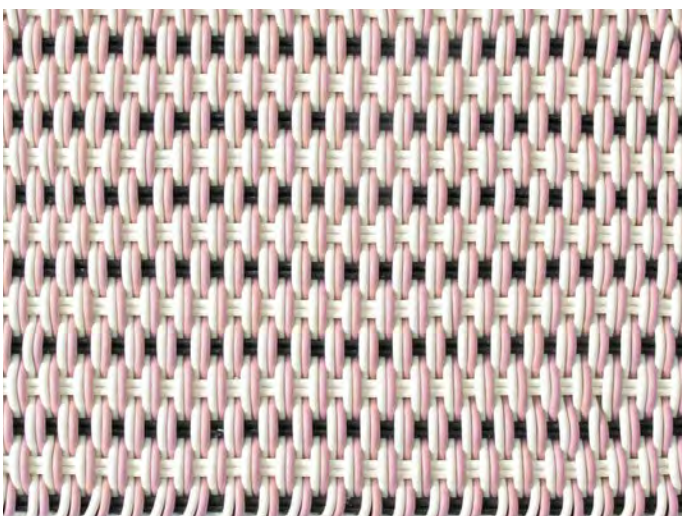

Monte Rosa A subtle yet complex mix of white and black, offset by a bold light pink accent.