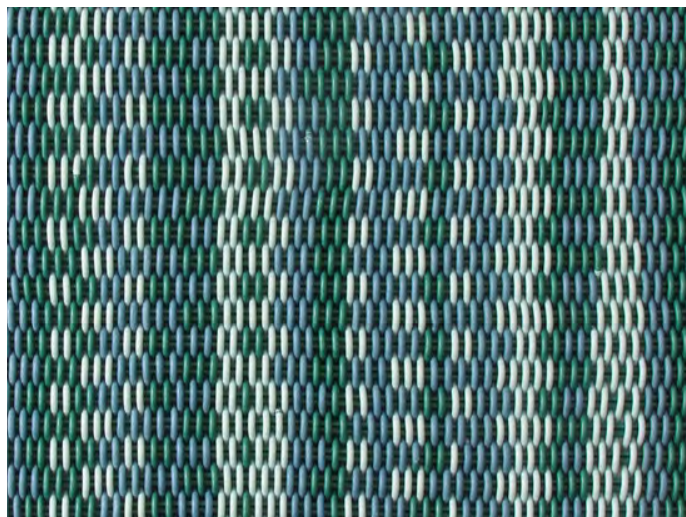

Emerald Coast

Dazzling green hues merge spontaneously to create a symphony of lush foliage.