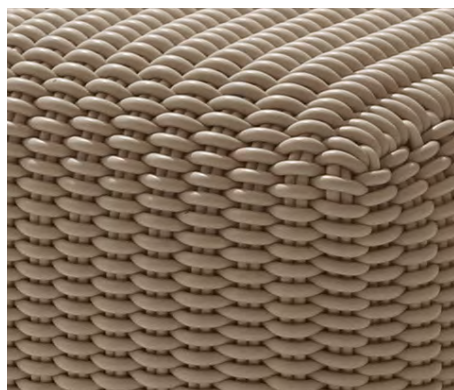

Clay

FURNITURE

MONOCHROME BENCH