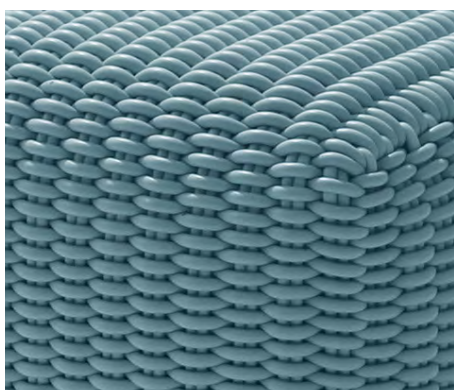

Glacier

FURNITURE

MONOCHROME STOOL