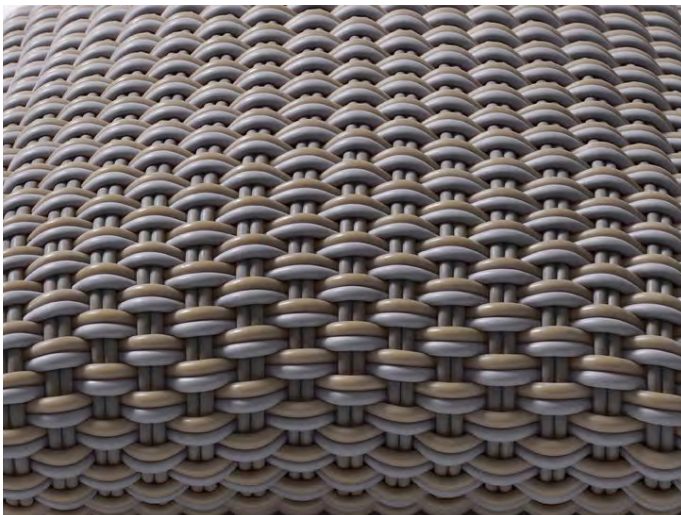

Sandstone Sandstone features a subtle mix of slate grey and warm beige. The perfect neutral style.