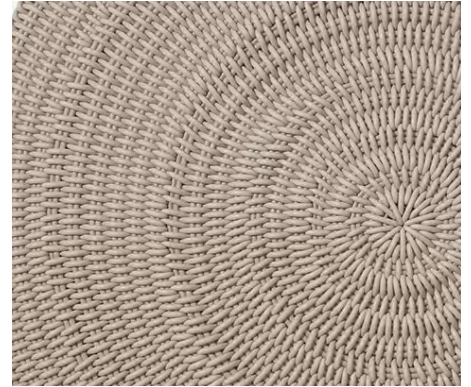

Clay

RUGS

MONOCHROME ROUND RUG