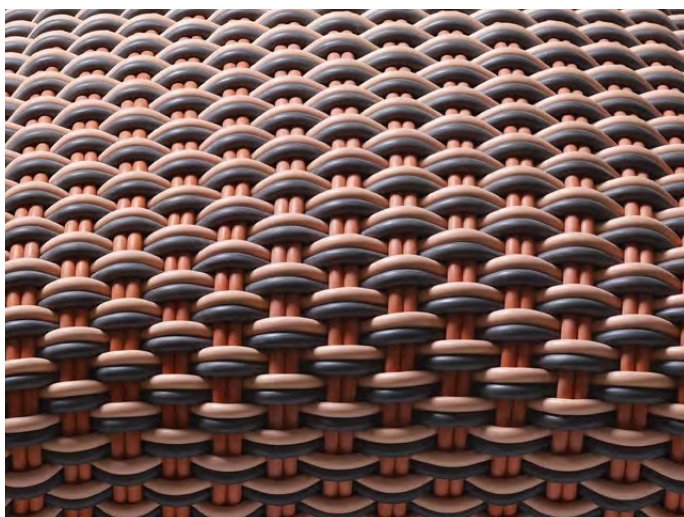

Jupiter Sky

Warm pink and orange hues are offset by black stripes. A fiery, fantastic combination.

FURNITURE

MOONSTONE FLOOR PILLOW