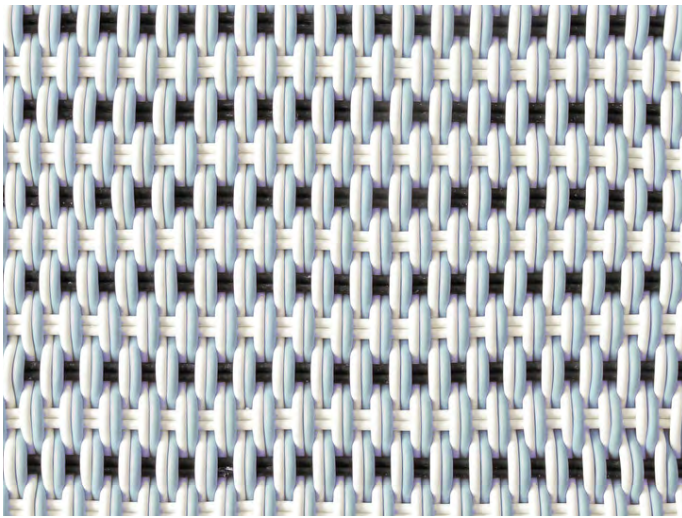

Blue Mountain A subtle yet complex mix of white and black, offset by a bold light blue accent.