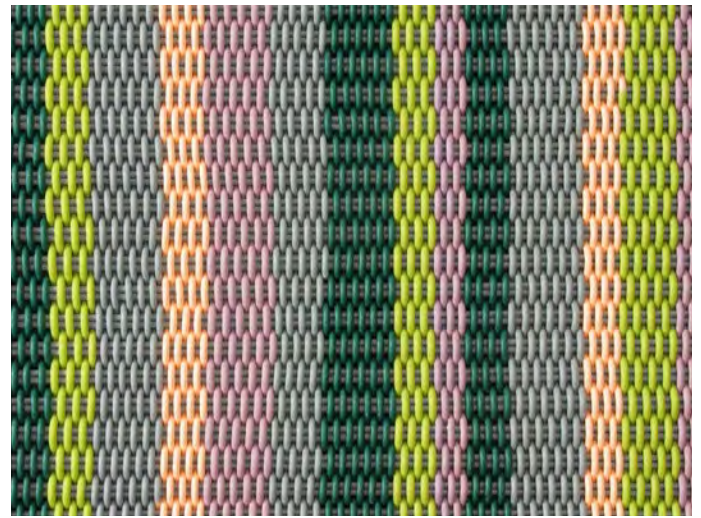

Botanic

Lush colors of fresh flowers, leaves, and grasses combine harmoniously in Botanic.