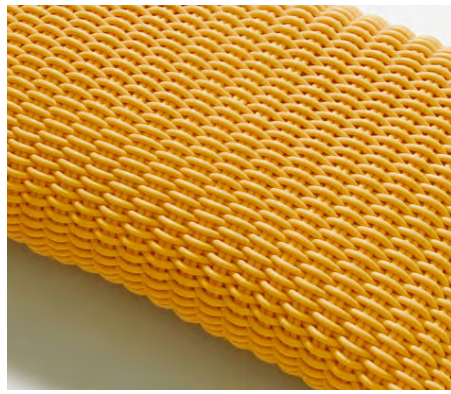

Mango

PILLOWS

SOLID PILLOW