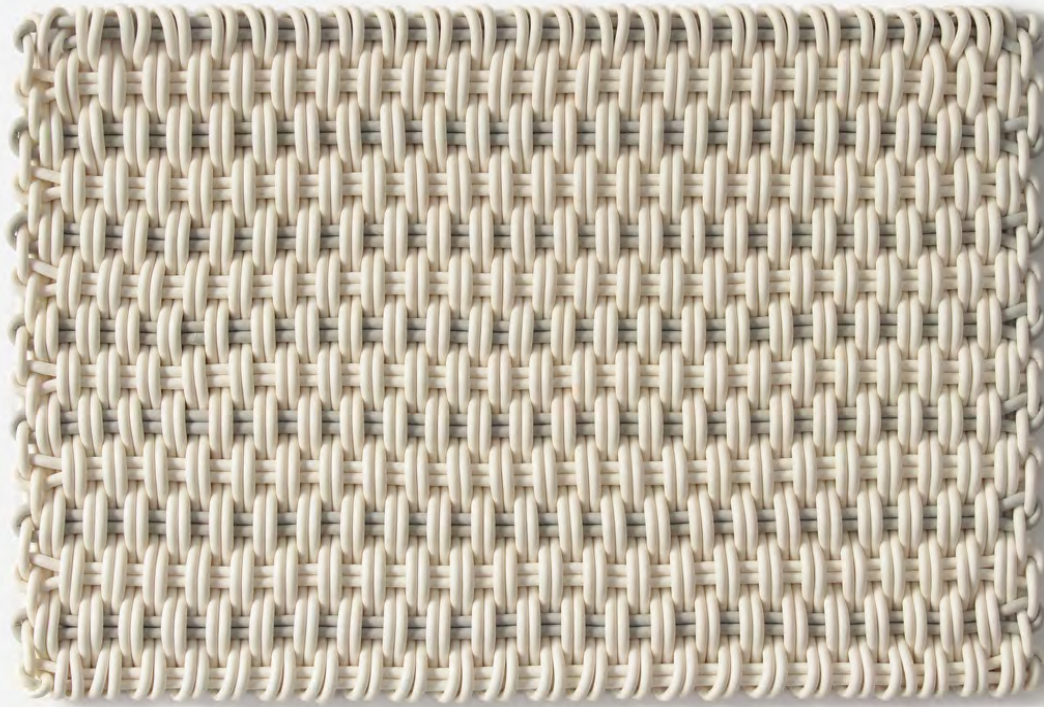

CLOUD MAT

	Sizes	MSRP
Kitchen, Bath and Doormats	18" x 27"	$209
	21" x 34"	$269
	2' x 3'	$329
	2' x 4'	$439
	3' x 5'	$829
Runners	2' x 6'	$659
	2'6" x 7'	$959
	2'6" x 8'	$1099
	2'6" x 9'	$1239
Area Rugs	4' x 8'	$1759
	6' x 9'	$3079
	8' x 10'	$4399
	9' x 12'	$5939
	12' x 15'	$9899