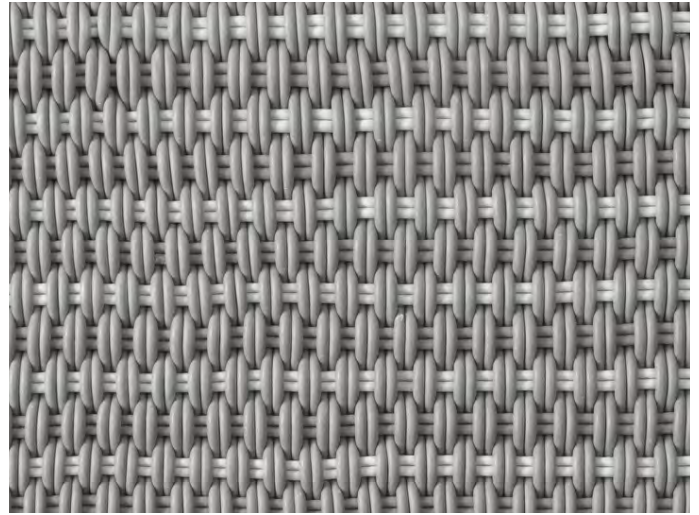

Grey Stone A subtle, elegant combination of varying grey tones. The perfect neutral pattern.