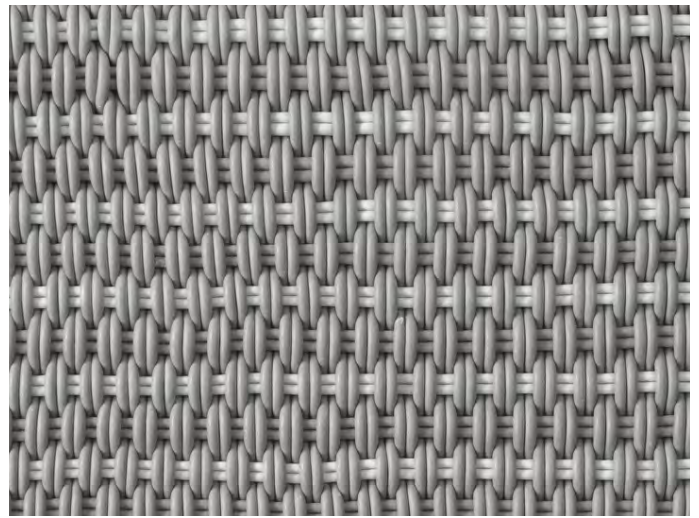

Grey Stone A subtle, elegant combination of varying grey tones. The perfect neutral pattern.