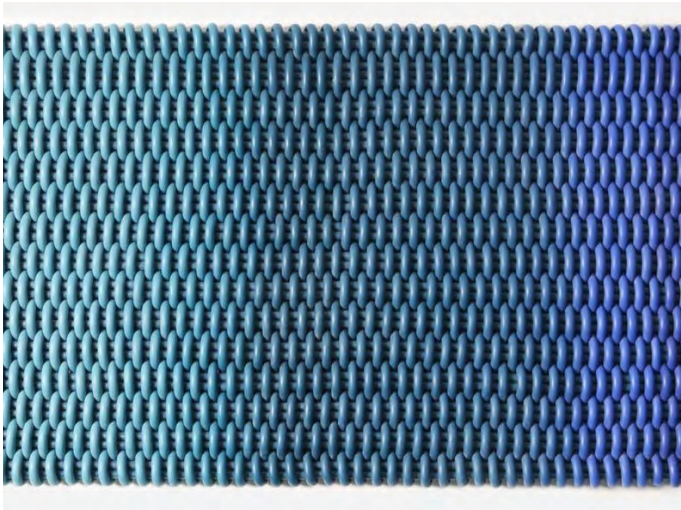

Emerald Bay

Calming blue and green hues feel right at home on an oceanfront patio or serene lakeside dock.