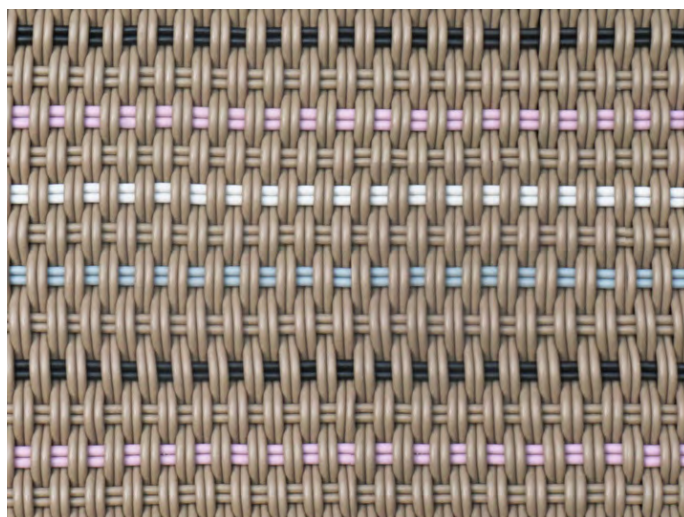

Highlands Ranch

A warm beige base mixes with pops of natural color- lavender, charcoal, and stone grey.