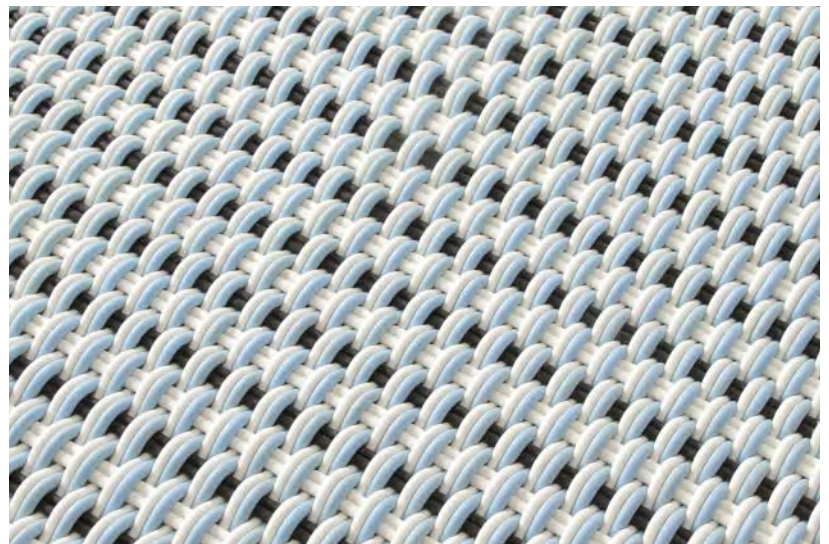

Polaris Rug in Blue Mountain, 21" x 34"

- Rugs are made in our 0.5" thick Fine Weave.
- Made-to-order, please allow 3-6 weeks for production.
- Fully handmade in London, England.
- Made of high-performance silicone.