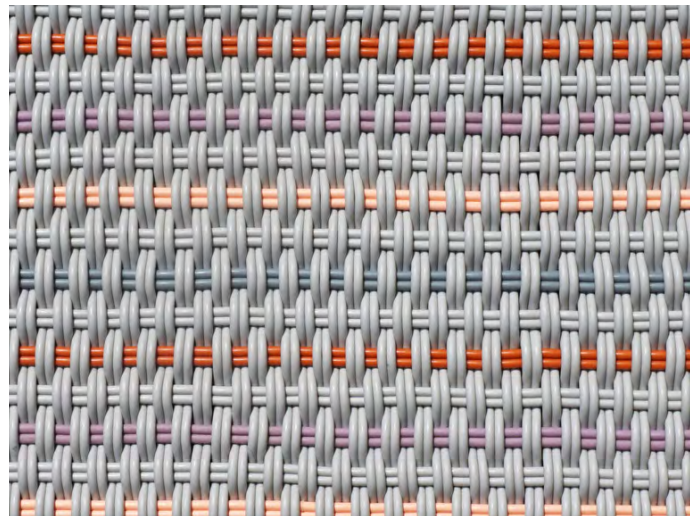

# COLORADO MAT

Colorado Mat in Aspen, 21" x 34"

	<b>Sizes</b>	<b>MSRP</b>
<b>Kitchen, Bath and Doormats</b>	18" x 27"	\$219
	21" x 34"	\$349
	2' x 3'	\$419
	2' x 4'	\$559
	3' x 5'	\$1059
<b>Runners</b>	2' x 6'	\$849
	2'6" x 7'	\$1229
	2'6" x 8'	\$1409
	2'6" x 9'	\$1579
<b>Area Rugs</b>	4' x 8'	\$2249
	6' x 9'	\$3799
	8' x 10'	\$5629
	9' x 12'	\$7599
	12' x 15'	\$12669

- Mats are made in our 1.0" thick Bold Weave.
- Made-to-order, please allow 3-6 weeks for production.
- Fully handmade in London, England.
- Made of high-performance silicone.

*Aspen*

A black base mixes with pops of natural color- beige, emerald green, plum, and stone grey.