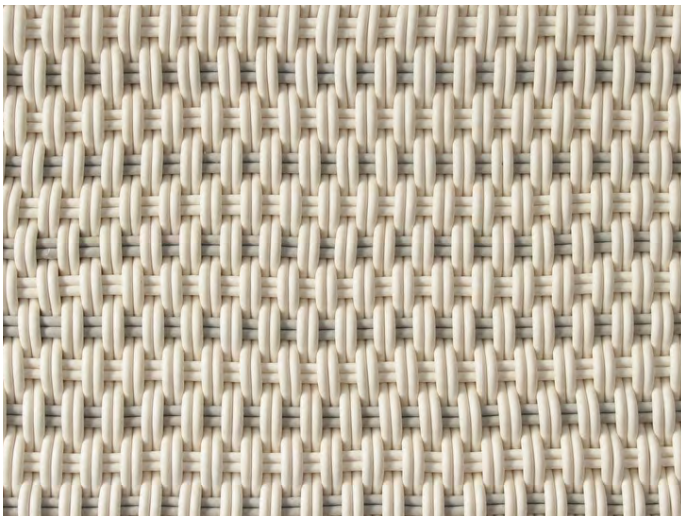

# CLOUD PILLOW

Cloud Pillow in Tatami Tan, 12" x 20"

<b>Sizes</b>	<b>MSRP</b>
13" x 13"	\$169
12" x 20"	\$229
16" x 16"	\$239
20" x 20"	\$329

- Pillows are made in our 0.5" thick Bold Weave.
- Made-to-order, please allow 3-6 weeks for production.
- Fully handmade in London, England.
- Made of high-performance silicone.