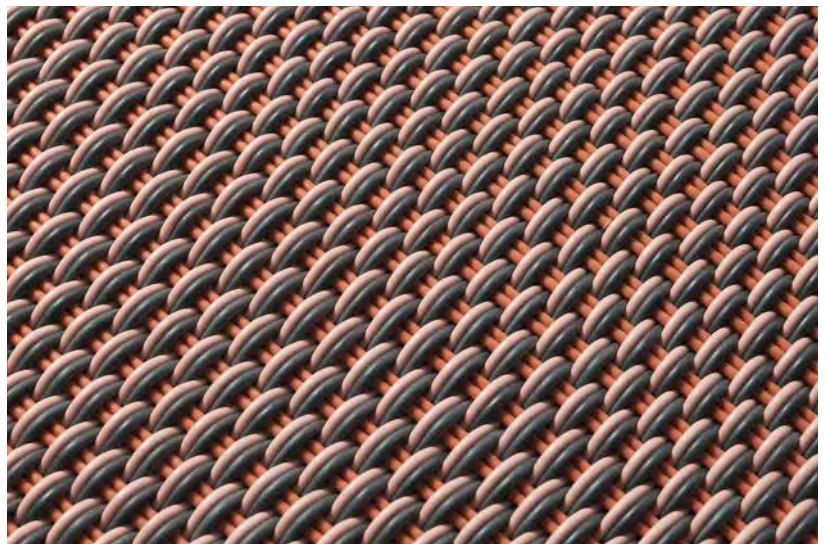

Moonstone Rug in Jupiter Sky, 21" x 34"

- Rugs are made in our 0.5" thick Fine Weave.
- Made-to-order, please allow 3-6 weeks for production.
- Fully handmade in London, England.
- Made of high-performance silicone.