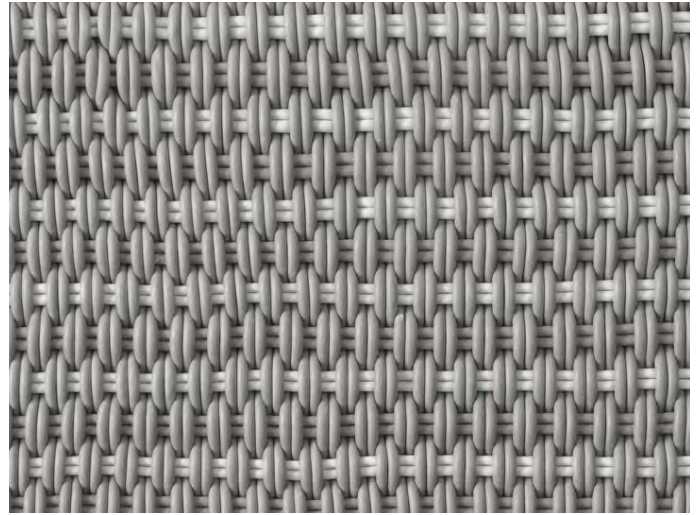

- Mats are made in our 1.0" thick Bold Weave.
- Made-to-order, please allow 3-6 weeks for production.
- Fully handmade in London, England.
- Made of high-performance silicone.

*White Smoke* A modern classic made up of a white base with subtle light grey accents running throughout.