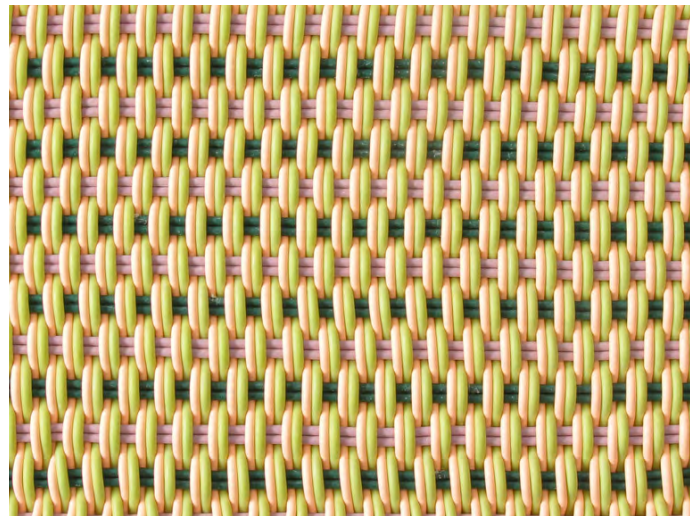

Jungle Cruise

Lush colors of fresh flowers, leaves, and grasses combine harmoniously in Botanic.