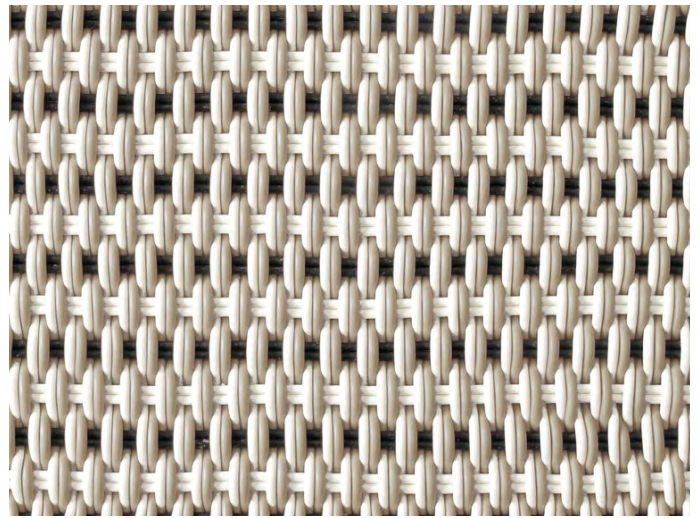

- Mats are made in our 1.0" thick Bold Weave.
- Made-to-order, please allow 3-6 weeks for production.
- Fully handmade in London, England.
- Made of high-performance silicone.

*Blue Mountain* A subtle yet complex mix of white and black, offset by a bold light blue accent.