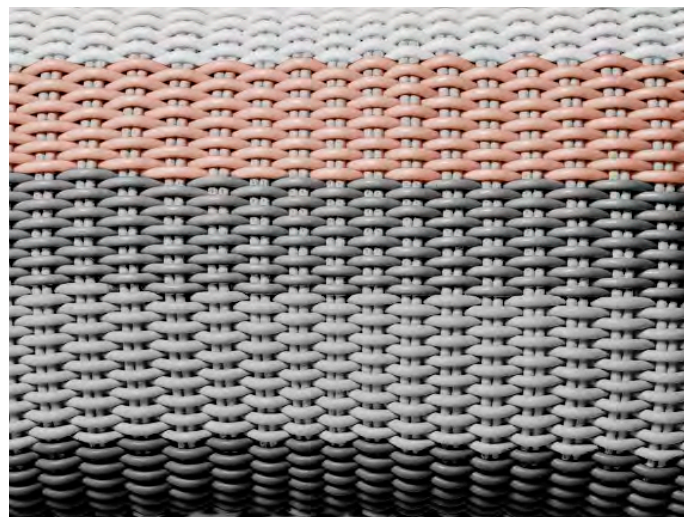

Misty Moring Varying gray hues mix with a blush accent.