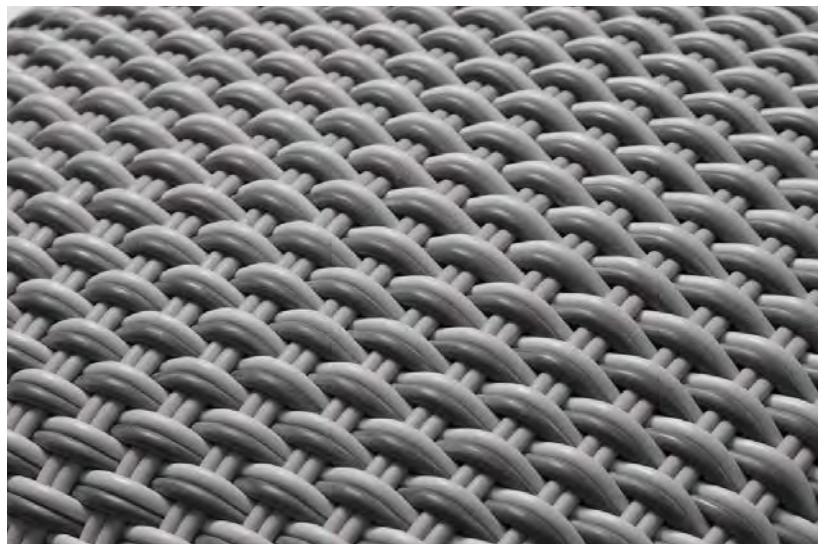

# MIST FLOOR PILLOW

Mist Floor Pillow in Meteorite, 36" L x 36" W x 12" H

<b>Sizes</b>	<b>MSRP</b>
36" L x 36" W x 12" H	\$1490

- Mats are made in our 1.0" thick Bold Weave.
- Made-to-order, please allow 3-6 weeks for production.
- Fully handmade in London, England.
- Made of high-performance silicone.