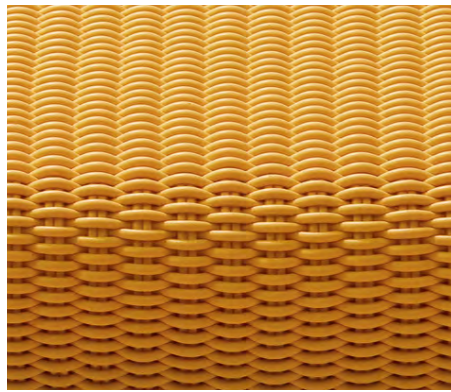

Mango

FURNITURE

SOLID LOUNGER SQUARE