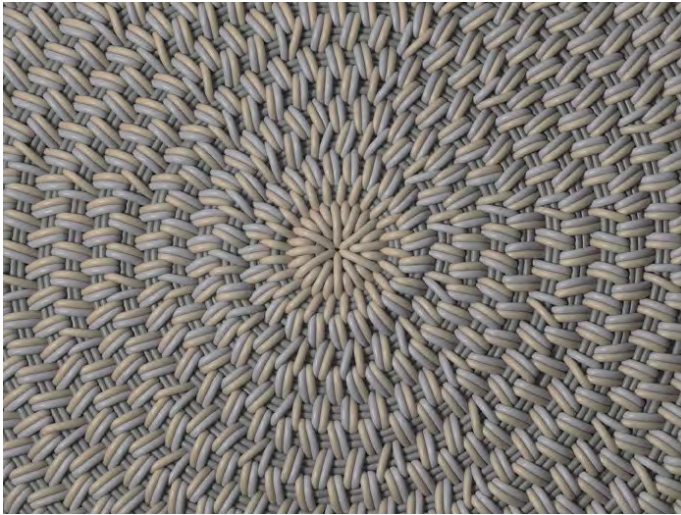

Sandstone Sandstone features a subtle mix of slate grey and warm beige. The perfect neutral style.