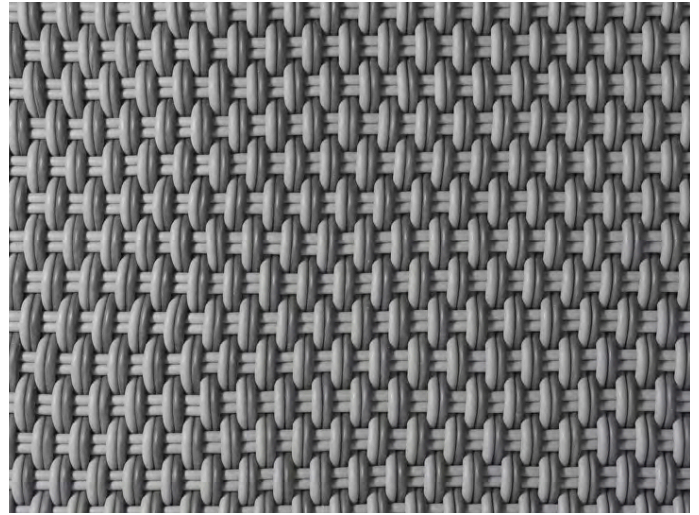

- Mats are made in our 1.0" thick Bold Weave.
- Made-to-order, please allow 3-6 weeks for production.
- Fully handmade in London, England.
- Made of high-performance silicone.

**Marble** A combination of white and grey mix in Marble. A classic color mix that will fit perfectly within any natural palette.