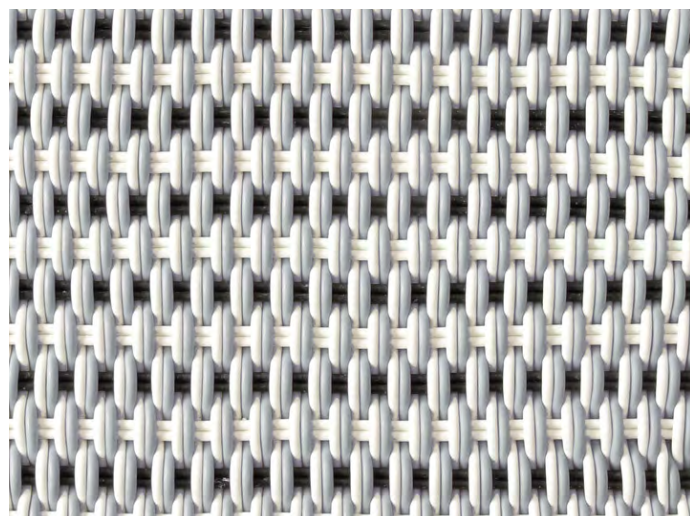

Vulcanite A subtle yet complex mix of white and black, offset by a bold grey accent.

MATS

POLARIS MAT