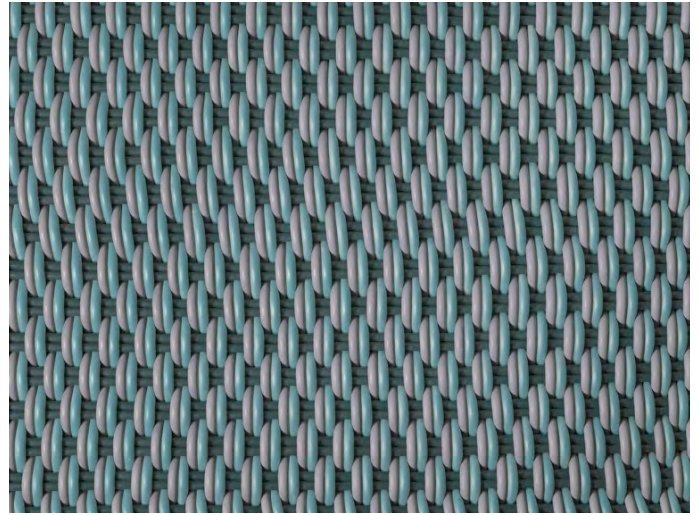

- Mats are made in our 1.0" thick Bold Weave.
- Made-to-order, please allow 3-6 weeks for production.
- Fully handmade in London, England.
- Made of high-performance silicone.

*Clouds of Venus*

A surprising mix of lavender, mango, and beige give Clouds of Venus an otherworldly beauty.