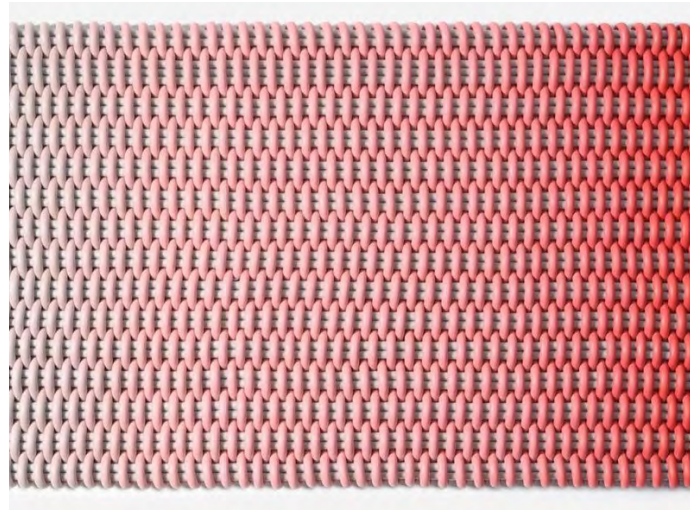

Cherry Blossom

Bright vermilion and ivory merge to create a soft pink hue, reminiscent of the lush flowering buds of a cherry blossom tree in full bloom.