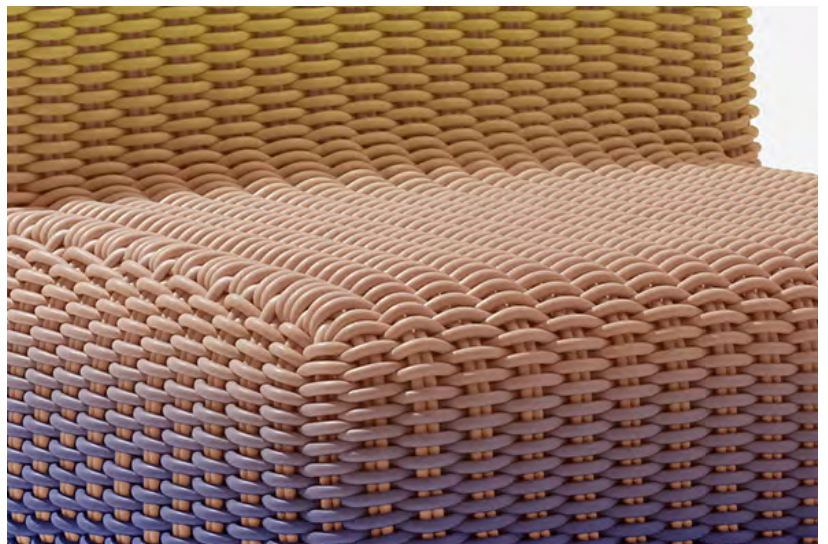

# SPECTRA LOUNGER

Spectra Lounger in Star Cloud, 36" L x 36" W x 24" H

<b>Sizes</b>	<b>MSRP</b>
36" L x 36" W x 24" H	\$4400

- Made in our 1.0" thick Bold Weave.
- Made-to-order, please allow 3-6 weeks for production.
- Fully handmade in London, England.
- Made of high-performance silicone.