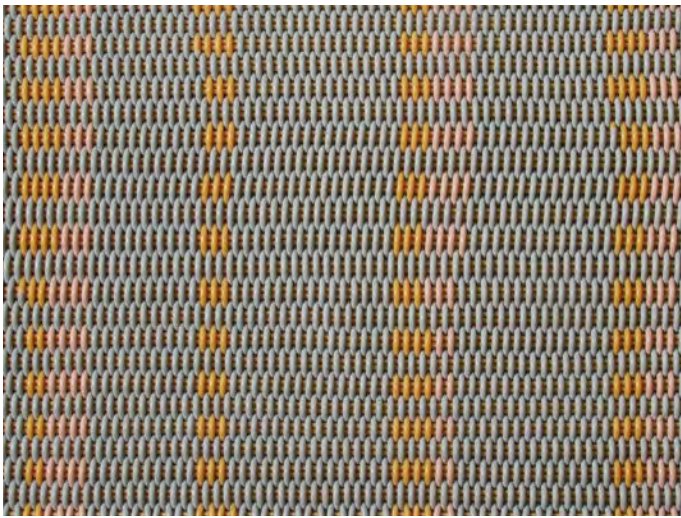

- Rugs are made in our 0.5" thick Fine Weave.
- Made-to-order, please allow 3-6 weeks for production.
- Fully handmade in London, England.
- Made of high-performance silicone.

*Sun Palace*

Evocative of an apricot orchard in peak bloom, Sun Palace features a stunning combination of light grey, mango, and blush.