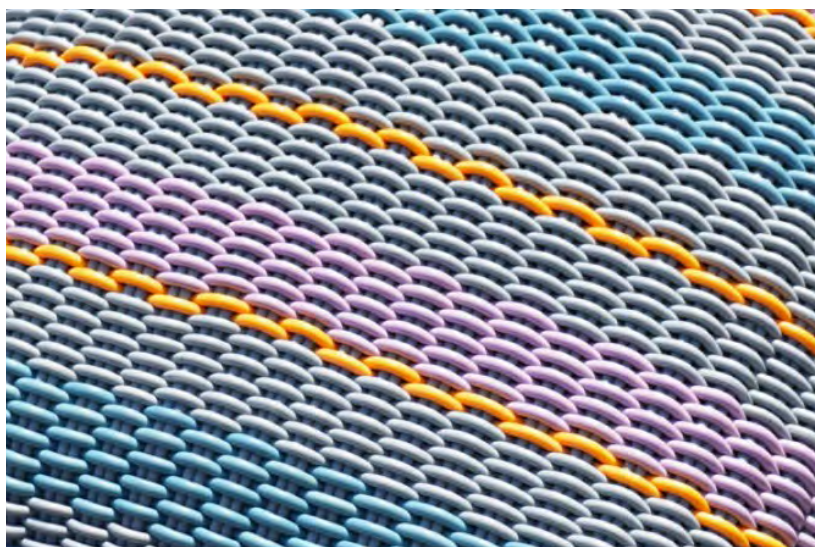

# GALAXY PILLOW

Galaxy Pillow in Rings of Saturn, 20" x 20"

<b>Sizes</b>	<b>MSRP</b>
13" x 13"	\$179
12" x 20"	\$239
16" x 16"	\$249
20" x 20"	\$339

- Pillows are made in our 0.5" thick Bold Weave.
- Made-to-order, please allow 3-6 weeks for production.
- Fully handmade in London, England.
- Made of high-performance silicone.