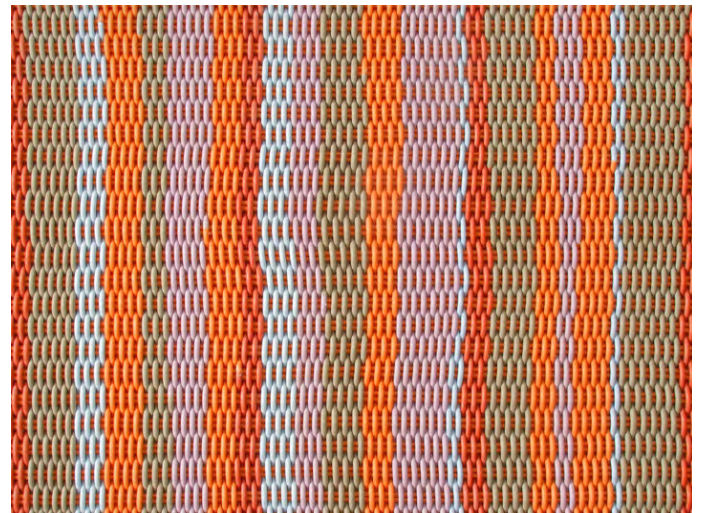

Mardi Gras

A super festive palette of fresh oranges, reds, purples and blues. A celebration!