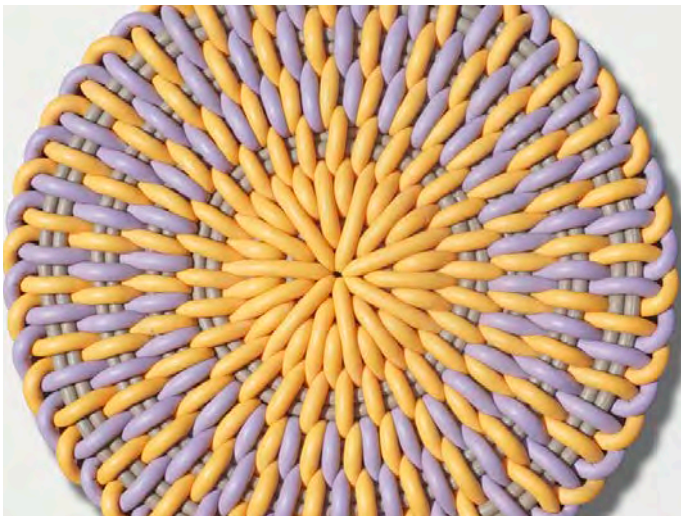

Clouds of Venus

A surprising mix of lavender, mango, and beige give Clouds of Venus an otherworldly beauty.