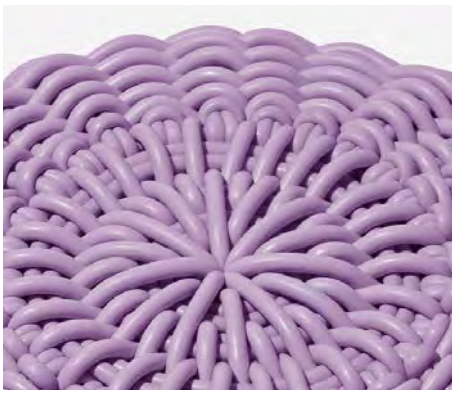

Lavender

FURNITURE

MONOCHROME STOOL