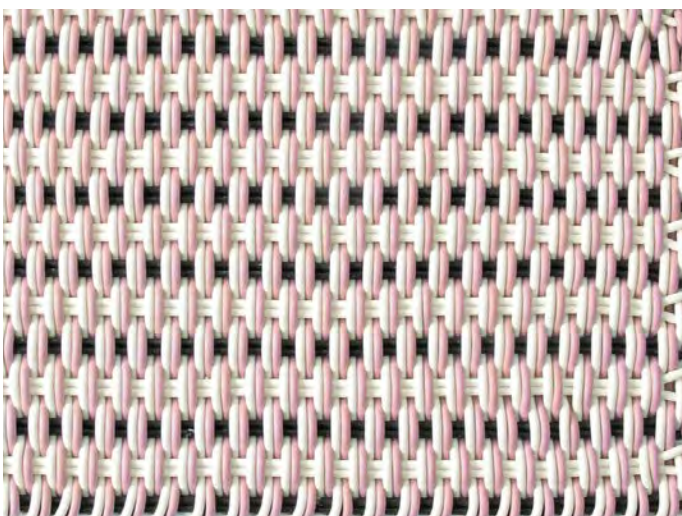

Monte Rosa A subtle yet complex mix of white and black, offset by a bold light pink accent.