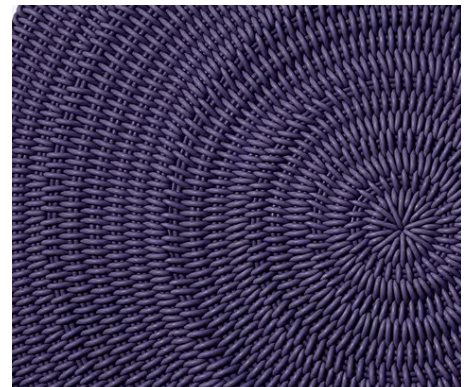

Plum

RUGS

MONOCHROME ROUND RUG