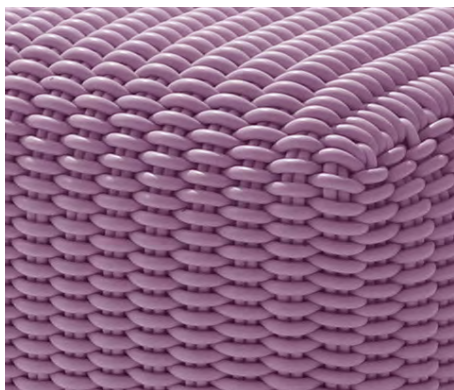

# MONOCHROME BENCH

Monochrome Benches in Lavender

<b>Sizes</b>	<b>MSRP</b>
40" L x 20" W x 15" H	\$2295
60" L x 20" W x 15" H	\$3295

- Made in our 1.0" thick Bold Weave.
- Made-to-order, please allow 3-6 weeks for production.
- Fully handmade in London, England.
- Made of high-performance silicone.