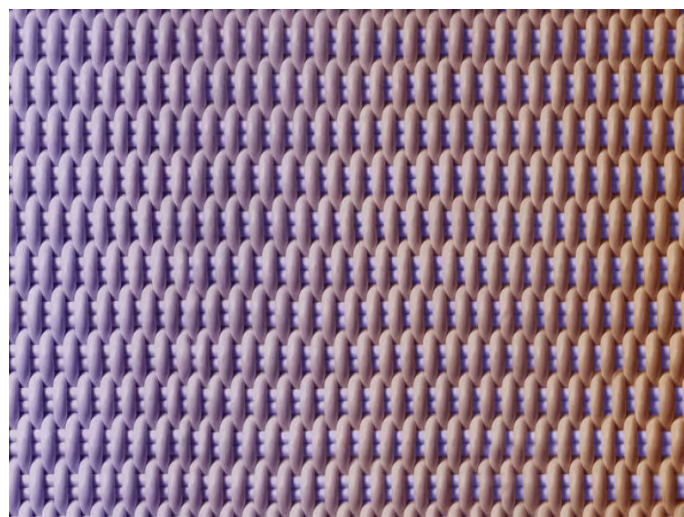

Desert Sky Inspired by the skies of the American Southwest. A bold, inspired mix of lush lavender and rusty orange.