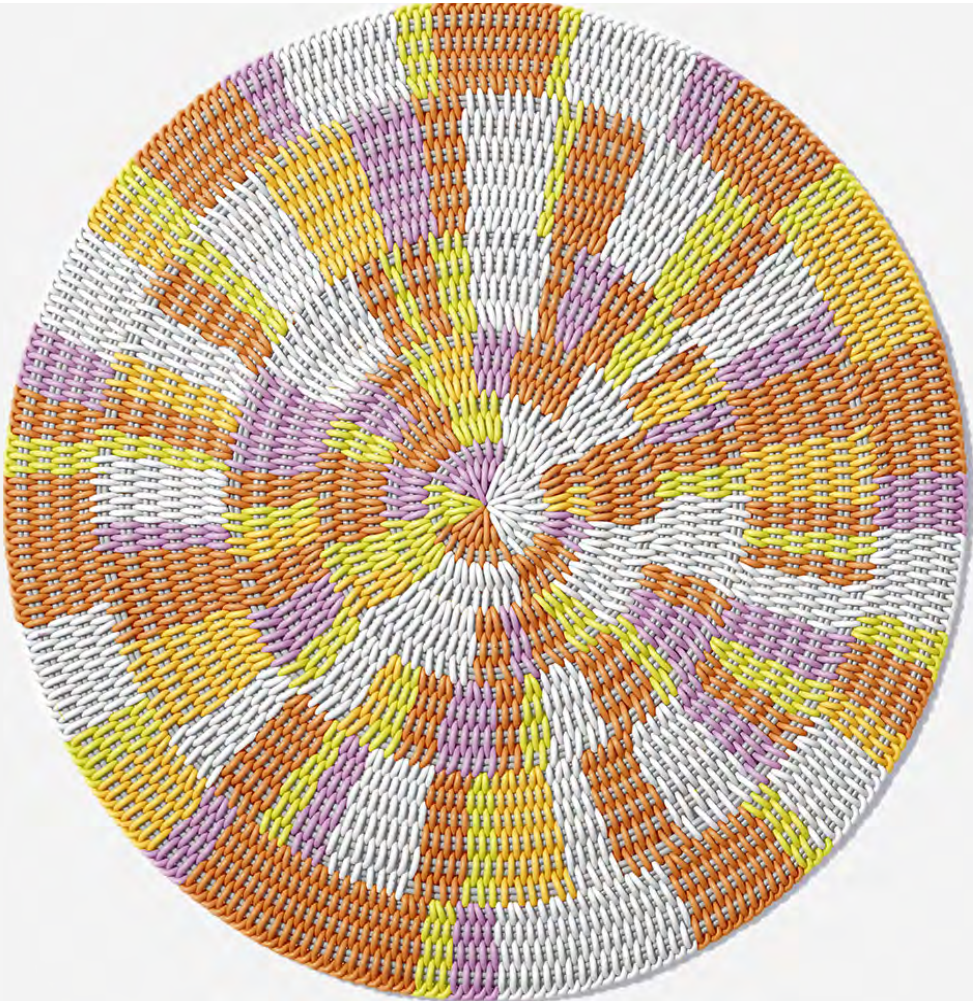

# ZUMA ROUND RUG

Zuma Round Rug in Beach Party, 30" Ø

<b>Sizes</b>	<b>MSRP</b>
30" Ø	\$549
4' Ø	\$1099
6' Ø	\$2499
8' Ø	\$4399

- Rugs are made in our 0.5" thick Fine Weave.
- Made-to-order, please allow 3-6 weeks for production.
- Fully handmade in London, England.
- Made of high-performance silicone.