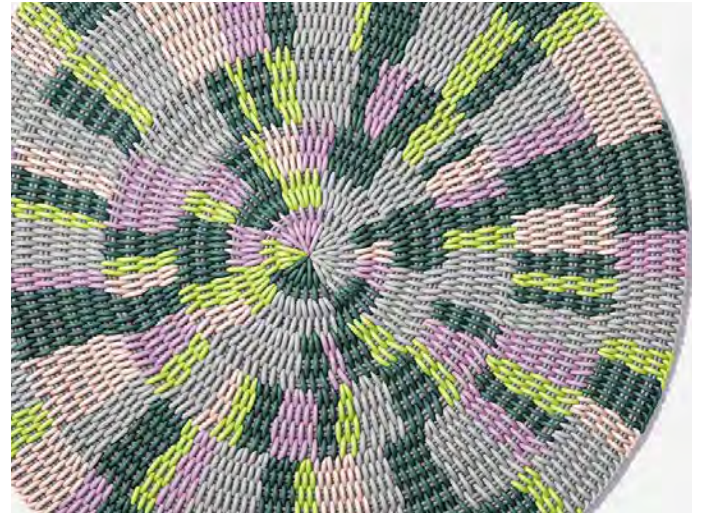

Botanic

Lush colors of fresh flowers, leaves, and grasses combine harmoniously in Botanic.