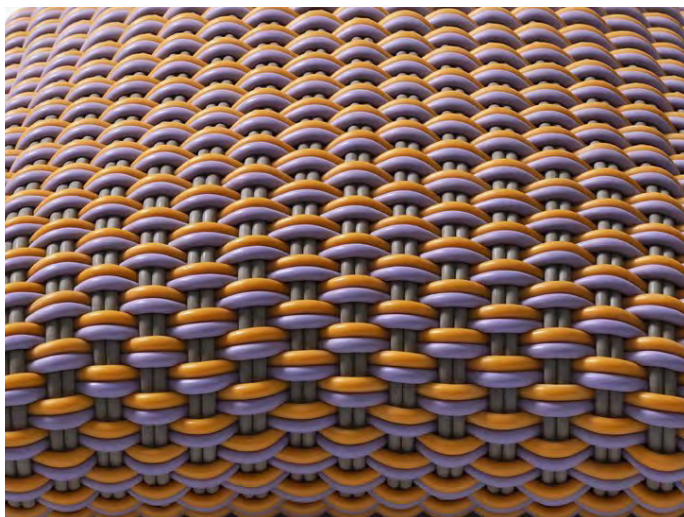

Clouds of Venus

A surprising mix of lavender, mango, and beige give Clouds of Venus an otherworldly beauty.