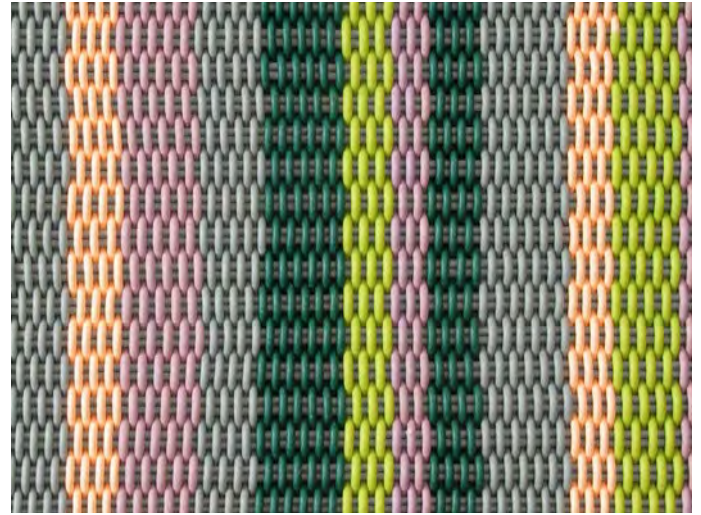

Botanic

Lush colors of fresh flowers, leaves, and grasses combine harmoniously in Botanic.