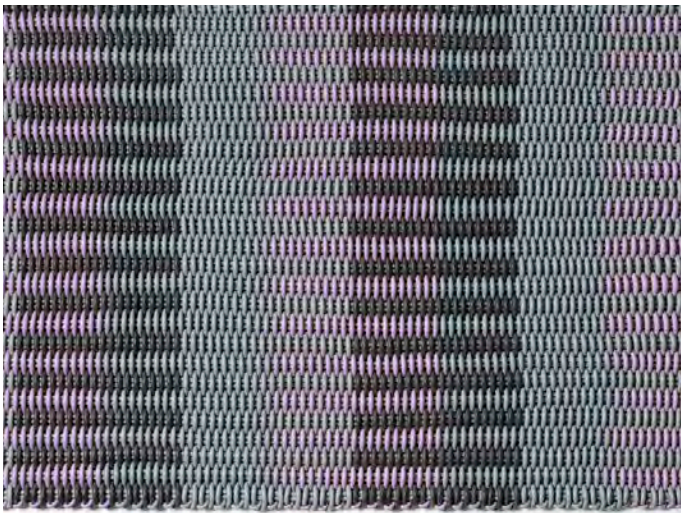

Wisteria Garden Vibrant lavender stands out amidst a ground of cool grey and black. Reminiscent of cascades of flowering wisteria.