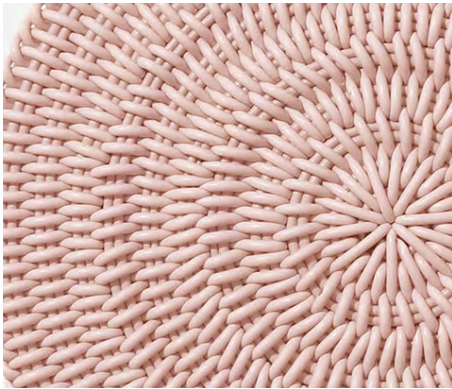

Blush

MATS

MONOCHROME ROUND MAT