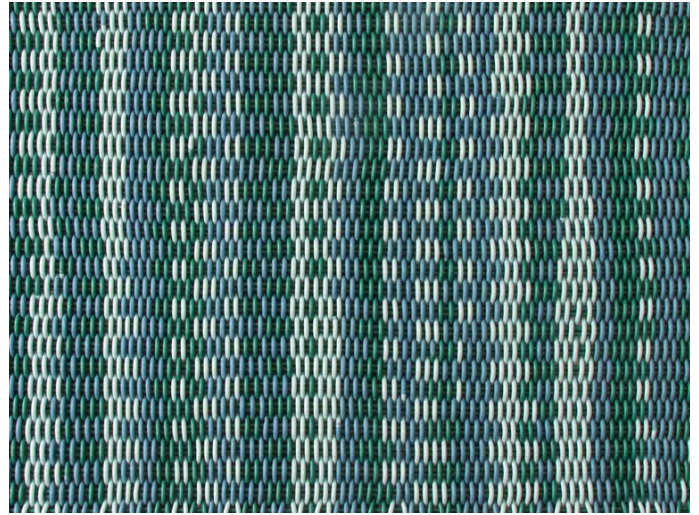

- Rugs are made in our 0.5" thick Fine Weave.
- Made-to-order, please allow 3-6 weeks for production.
- Fully handmade in London, England.
- Made of high-performance silicone.

*Rocky Coast*

A range of grey hues mix in a random arrangement like that of a rocky coastline.