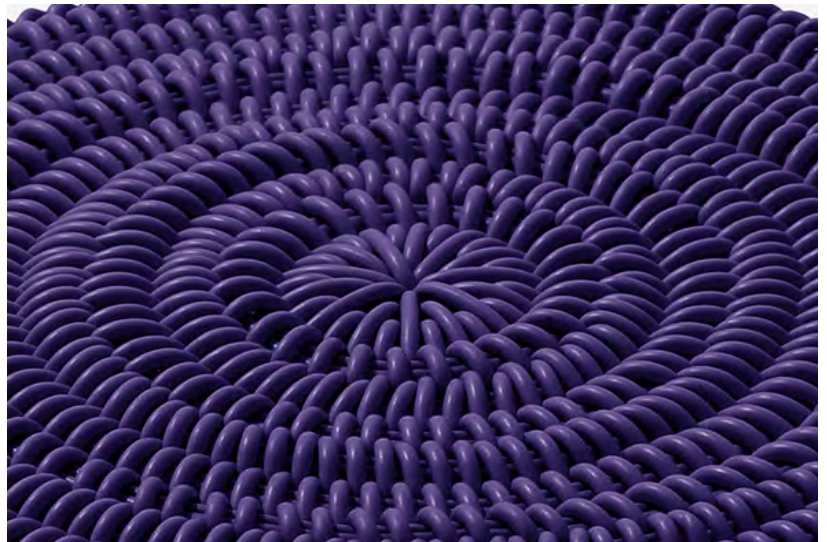

- Mats are made in our 1.0" thick Bold Weave.
- Made-to-order, please allow 3-6 weeks for production.
- Fully handmade in London, England.
- Made of high-performance silicone.

MATS

MONOCHROME ROUND MAT