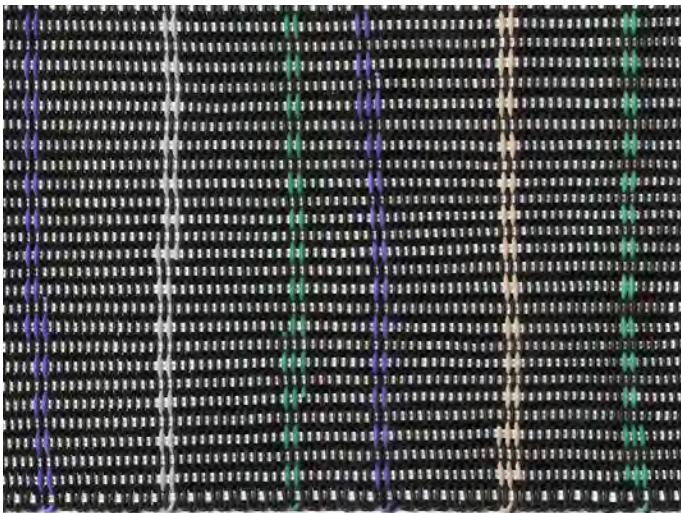

Mountain Passage Emerald, plum, and grey hues accent a brilliant style pairing a black ground over a bright white inner cord.