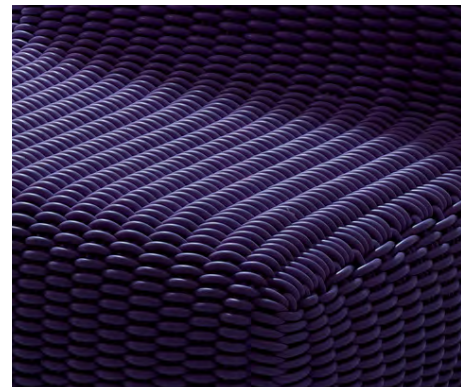

Plum

FURNITURE

MONOCHROME LOUNGER