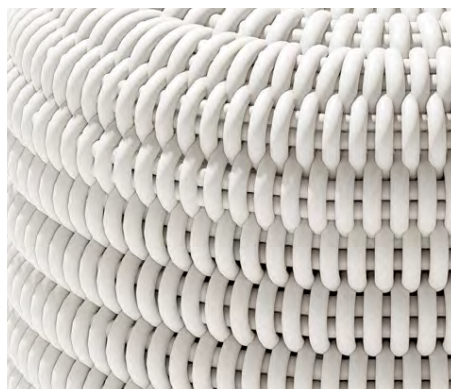

Marshmallow

FURNITURE

MONOCHROME OTTOMAN