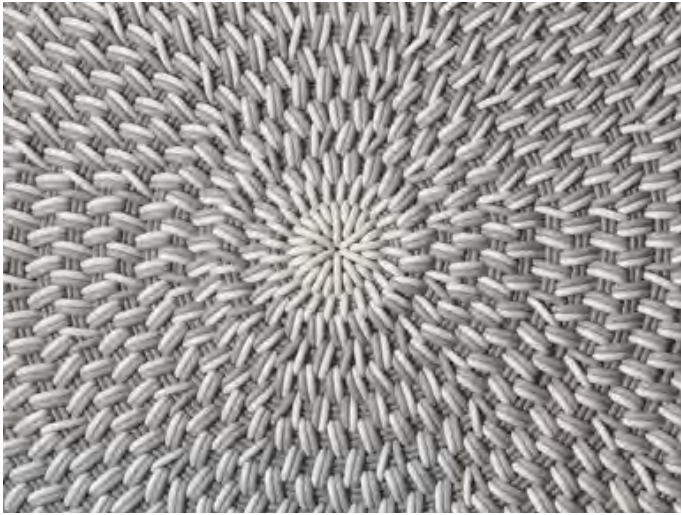

# MIST ROUND MAT

Mist Round Mat in Marble, 30" Ø

<i>Sizes</i>	<i>MSRP</i>
30" Ø	\$399
4' Ø	\$1049
6' Ø	\$2399
8' Ø	\$4279

- Mats are made in our 1.0" thick Bold Weave.
- Made-to-order, please allow 3-6 weeks for production.
- Fully handmade in London, England.
- Made of high-performance silicone.