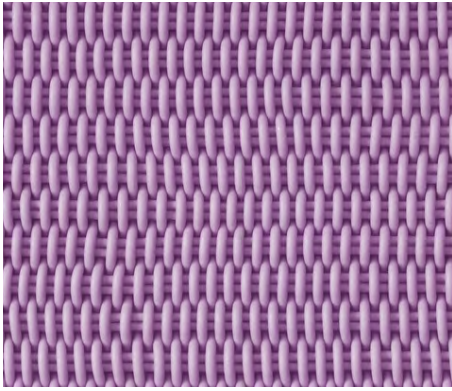

- Mats are made in our 1.0" thick Bold Weave.
- Made-to-order, please allow 3-6 weeks for production.
- Fully handmade in London, England.
- Made of high-performance silicone.

**MATS**

**SOLID MAT**

*Lavender*