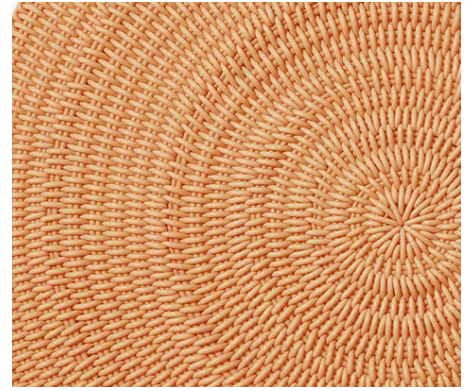

Peach

RUGS

MONOCHROME ROUND RUG