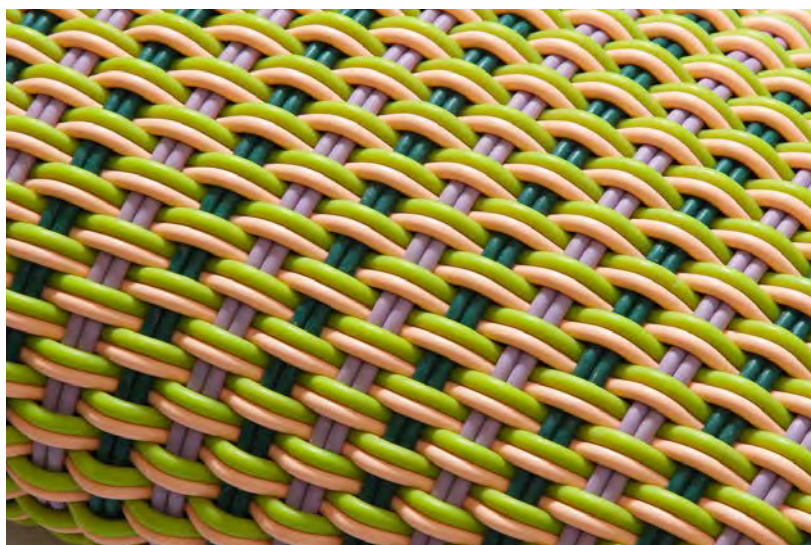

*Vulcanite* A subtle yet complex mix of white and black, offset by a bold grey accent.

**PILLOWS**

**POLARIS PILLOW**

# EXOTICA PILLOW

Exotica Pillow in Jungle Cruise, 12" x 20"

<b>Sizes</b>	<b>MSRP</b>
13" x 13"	\$169
12" x 20"	\$229
16" x 16"	\$239
20" x 20"	\$329

- Pillows are made in our 0.5" thick Bold Weave.
- Made-to-order, please allow 3-6 weeks for production.
- Fully handmade in London, England.
- Made of high-performance silicone.