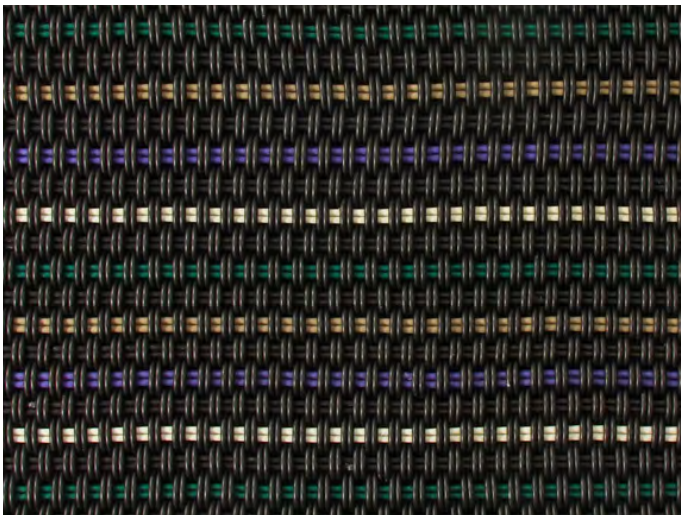

# COLORADO RUG

Colorad Rug in Aspen, 21" x 34"

	<b>Sizes</b>	<b>MSRP</b>
<b>Kitchen, Bath and Doormats</b>	18" x 27"	\$199
	21" x 34"	\$259
	2' x 3'	\$319
	2' x 4'	\$419
	3' x 5'	\$789
<b>Runners</b>	2' x 6'	\$629
	2'6" x 7'	\$919
	2'6" x 8'	\$1049
	2'6" x 9'	\$1189
<b>Area Rugs</b>	4' x 8'	\$1679
	6' x 9'	\$2829
	8' x 10'	\$4199
	9' x 12'	\$5679
	12' x 15'	\$9449

- Rugs are made in our 0.5" thick Fine Weave.
- Made-to-order, please allow 3-6 weeks for production.
- Fully handmade in London, England.
- Made of high-performance silicone.

*Aspen*

A black base mixes with pops of natural color- beige, emerald green, plum, and stone grey.