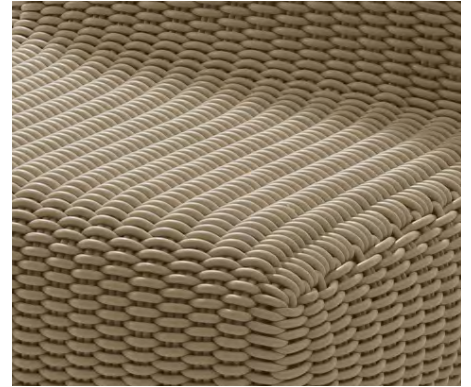

Clay

FURNITURE

MONOCHROME LOUNGER