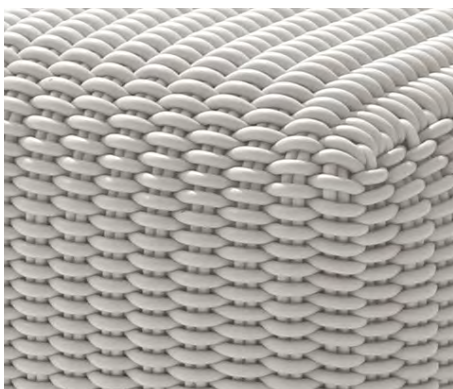

Marshmallow

FURNITURE

MONOCHROME BENCH