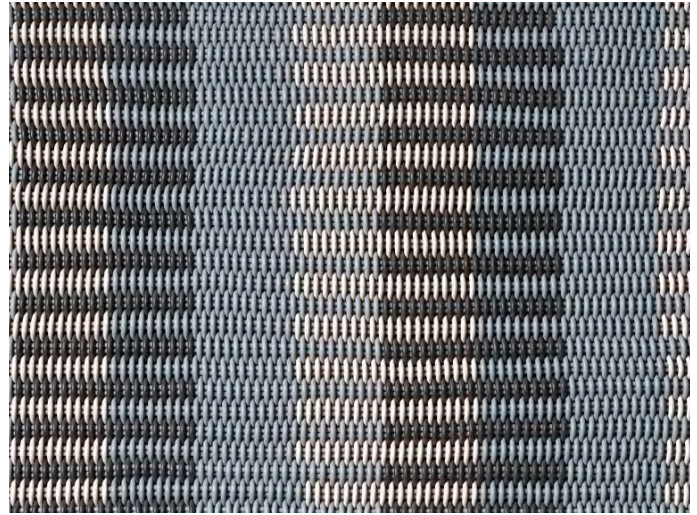

- Rugs are made in our 0.5" thick Fine Weave.
- Made-to-order, please allow 3-6 weeks for production.
- Fully handmade in London, England.
- Made of high-performance silicone.

*Rose Garden* Warm blush stands out amidst a ground of cool grey and black. Imagine a stony path through a garden of roses in peak bloom.