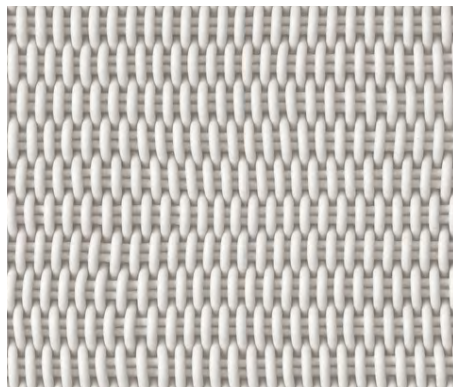

Marshmallow

MATS

SOLID MAT