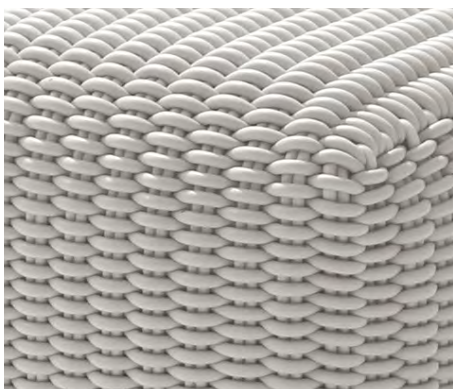

Marshmallow

FURNITURE

MONOCHROME STOOL