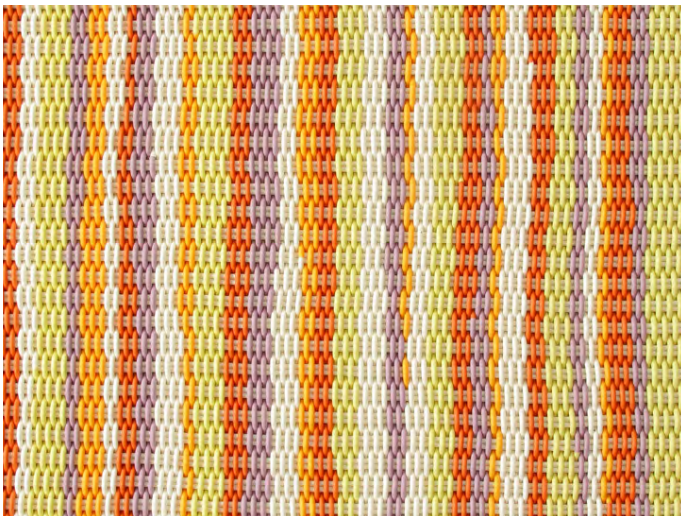

- Rugs are made in our 0.5" thick Fine Weave.
- Made-to-order, please allow 3-6 weeks for production.
- Fully handmade in London, England.
- Made of high-performance silicone.

*Montserrat*

A classic black and white style, versatile yet complex. An effortlessly luxurious style.

# ZUMA RUG

Zuma Rug in Beach Party, 21" x 34"

	<b>Sizes</b>	<b>MSRP</b>
<b>Kitchen, Bath and Doormats</b>	18" x 27"	\$209
	21" x 34"	\$269
	2' x 3'	\$329
	2' x 4'	\$439
	3' x 5'	\$829
<b>Runners</b>	2' x 6'	\$659
	2'6" x 7'	\$959
	2'6" x 8'	\$1099
	2'6" x 9'	\$1239
<b>Area Rugs</b>	4' x 8'	\$1759
	6' x 9'	\$3079
	8' x 10'	\$4399
	9' x 12'	\$5939
	12' x 15'	\$9899

- Rugs are made in our 0.5" thick Fine Weave.
- Made-to-order, please allow 3-6 weeks for production.
- Fully handmade in London, England.
- Made of high-performance silicone.

*Beach Party*

Pops of lavender, fresh orange, and soft yellows make for a tropical, beachy favorite.