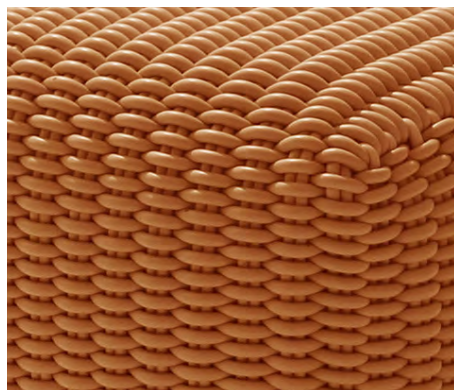

Peach

FURNITURE

MONOCHROME BENCH