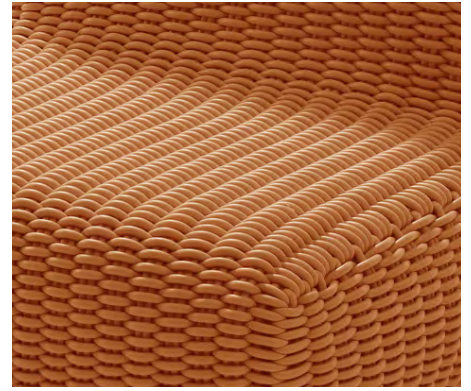

Peach

FURNITURE

MONOCHROME LOUNGER