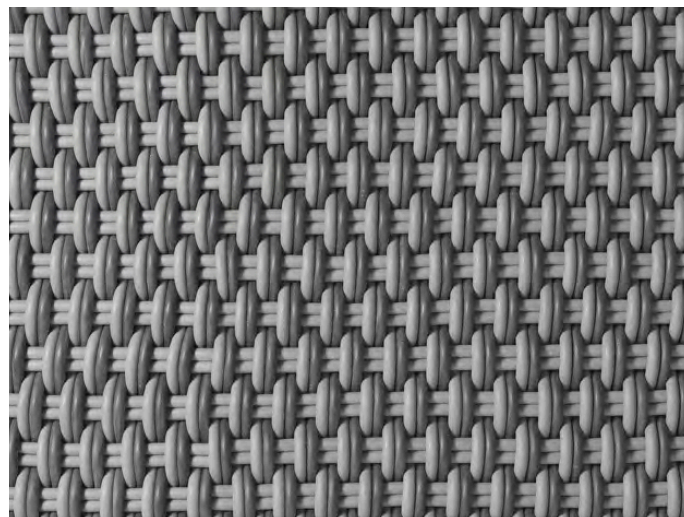

Meteorite A bold black accent, amidst a ground of slate grey, defines Meteorite. A neutral style with an edge.