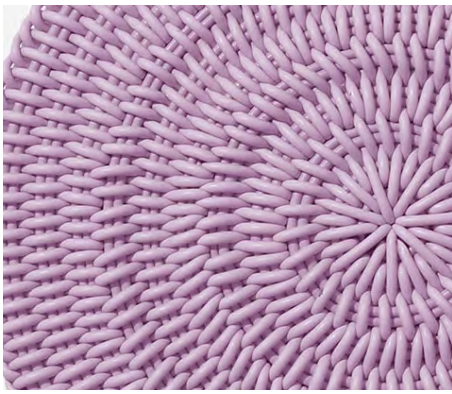

Lavender

MATS

MONOCHROME ROUND MAT