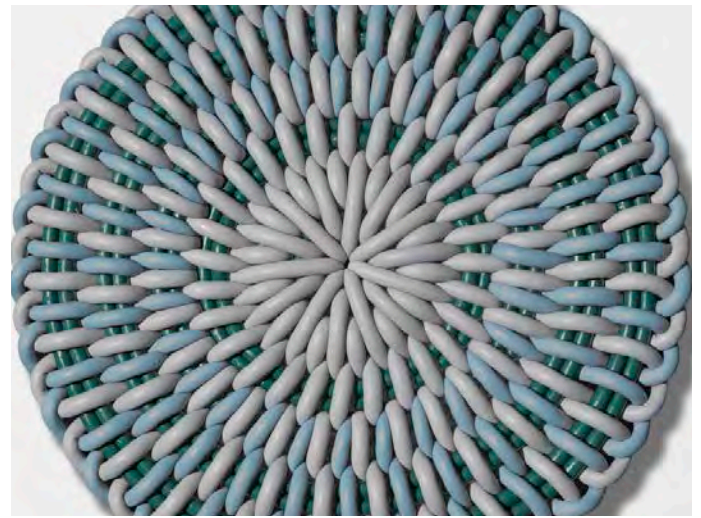

Lake Neptune

Varying green hues mix with cool grey to create an icy, mysterious colorway.