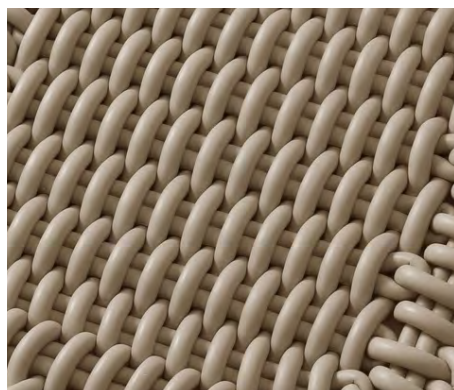

Clay

SEAT CUSHIONS

SOLID SQUARE SEAT CUSHIONS