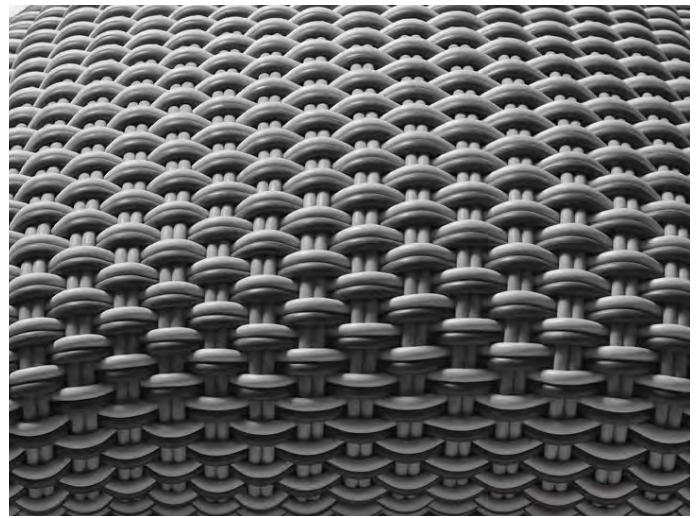

Meteorite A bold black accent, amidst a ground of slate grey, defines Meteorite. A neutral style with an edge.