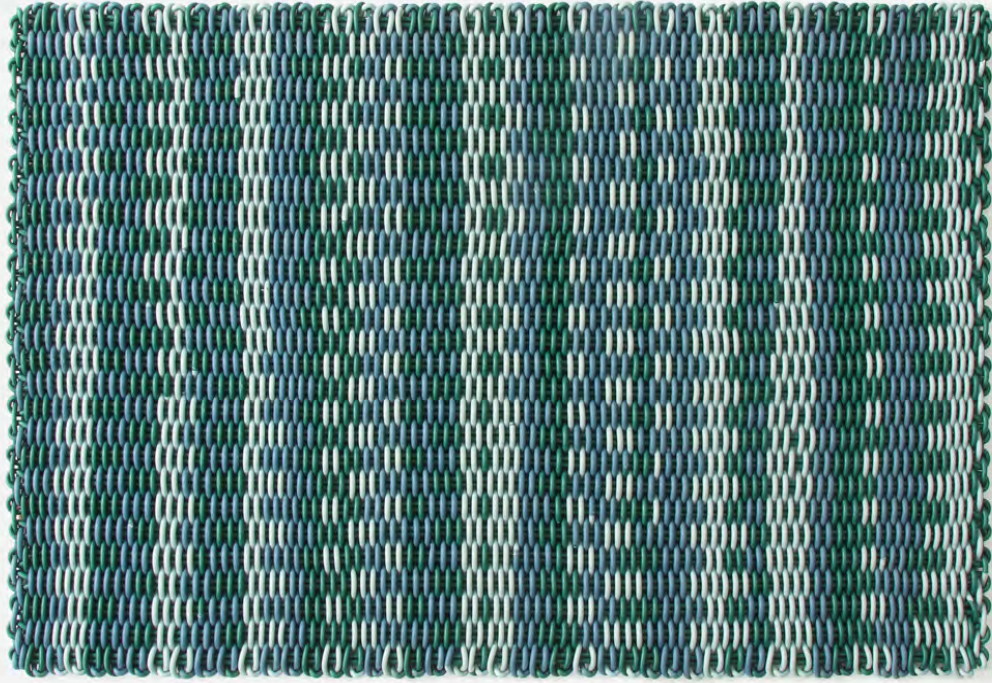

COAST RUG

	Sizes	MSRP
<i>Kitchen, Bath and Doormats</i>	18" x 27"	$209
	21" x 34"	$269
	2' x 3'	$329
	2' x 4'	$439
	3' x 5'	$829
<i>Runners</i>	2' x 6'	$659
	2'6" x 7'	$959
	2'6" x 8'	$1099
	2'6" x 9'	$1239
<i>Area Rugs</i>	4' x 8'	$1759
	6' x 9'	$3079
	8' x 10'	$4399
	9' x 12'	$5939
	12' x 15'	$9899