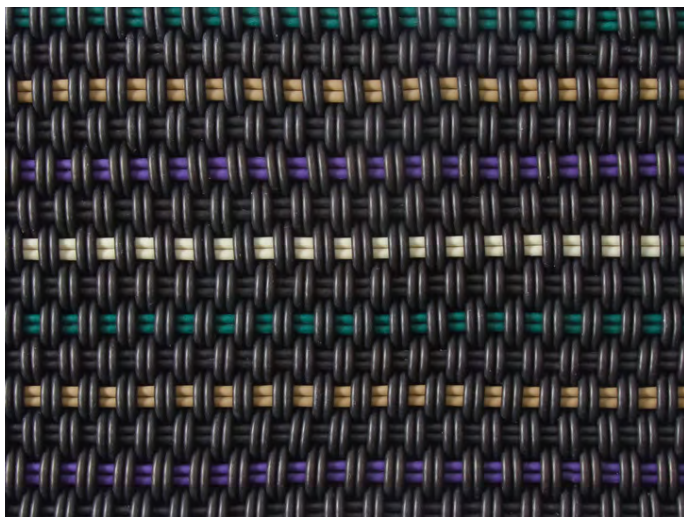

Aspen

A black base mixes with pops of natural color- beige, emerald green, plum, and stone grey.