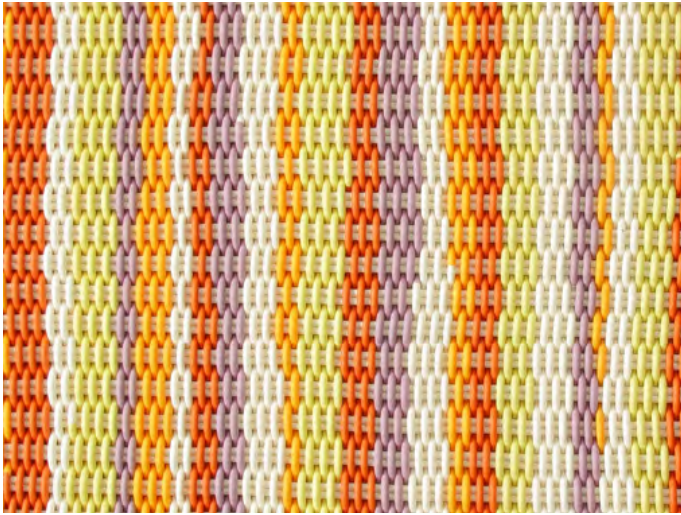

Beach Party

Pops of lavender, fresh orange, and soft yellows make for a tropical, beachy favorite.