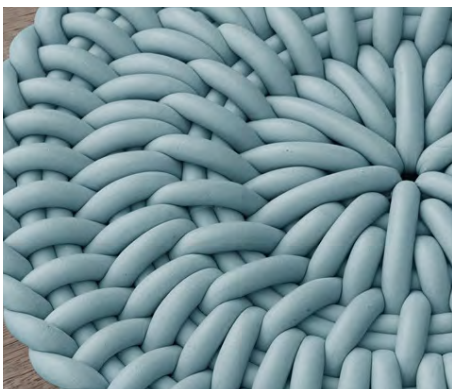

Glacier

SEAT CUSHIONS

SOLID ROUND SEAT CUSHIONS