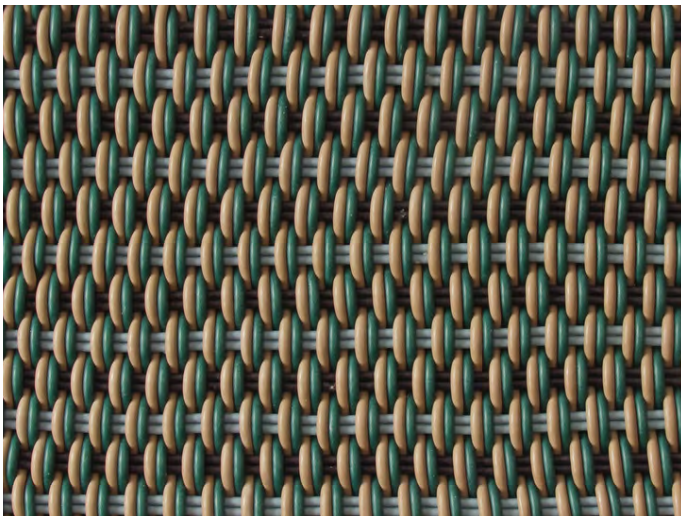

- Mats are made in our 1.0" thick Bold Weave.
- Made-to-order, please allow 3-6 weeks for production.
- Fully handmade in London, England.
- Made of high-performance silicone.

*Forest Walk* Moments of greens mix with tan and black in Forest Walk. A lush, organic colorway.