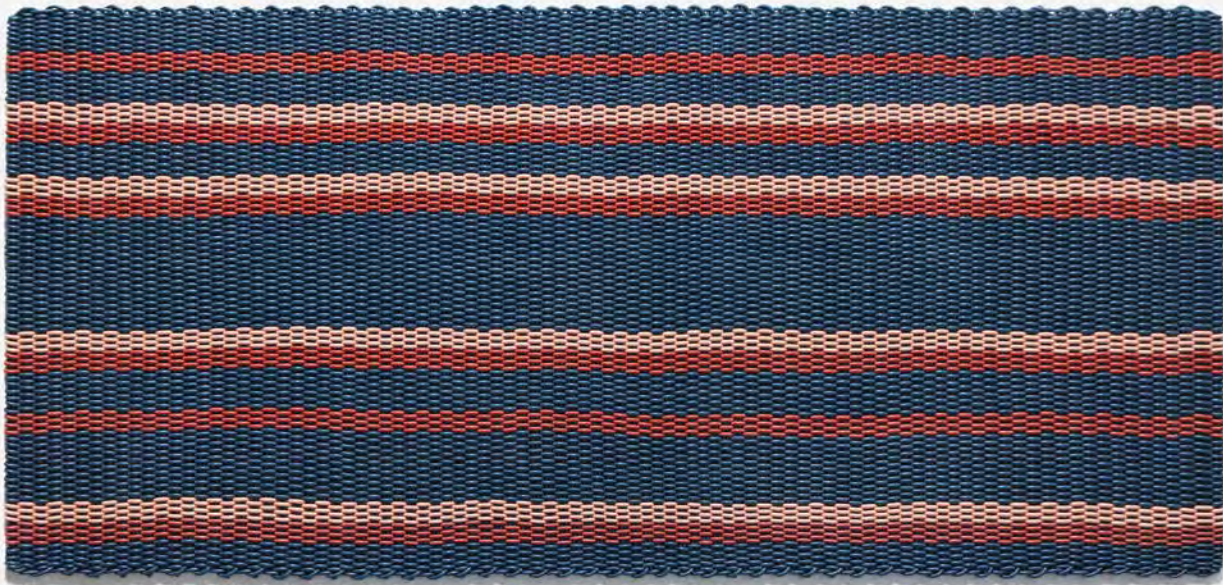

PATH RUG

	Sizes	MSRP
Kitchen, Bath and Doormats	18" x 27"	$209
	21" x 34"	$269
	2' x 3'	$329
	2' x 4'	$439
	3' x 5'	$829
Runners	2' x 6'	$659
	2'6" x 7'	$959
	2'6" x 8'	$1099
	2'6" x 9'	$1239
Area Rugs	4' x 8'	$1759
	6' x 9'	$3079
	8' x 10'	$4399
	9' x 12'	$5939
	12' x 15'	$9899