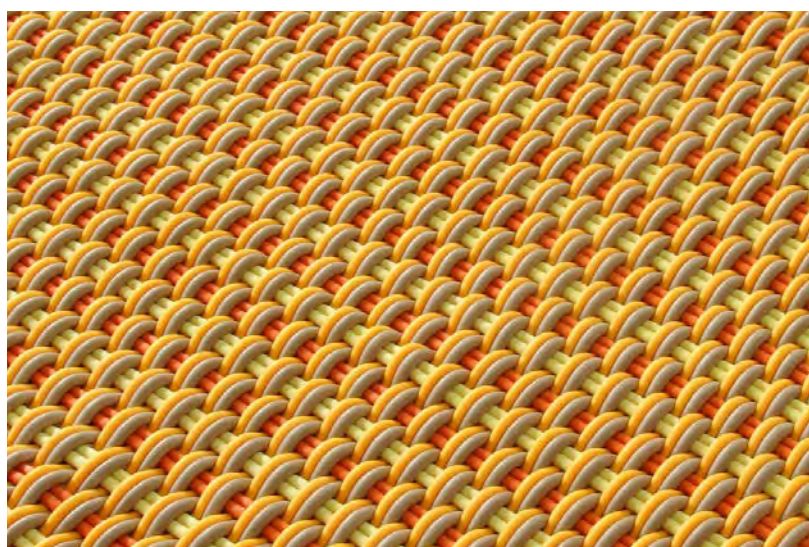

- Rugs are made in our 0.5" thick Fine Weave.
- Made-to-order, please allow 3-6 weeks for production.
- Fully handmade in London, England.
- Made of high-performance silicone.

*Forest Walk* Moments of greens mix with tan and black in Forest Walk. A lush, organic colorway.