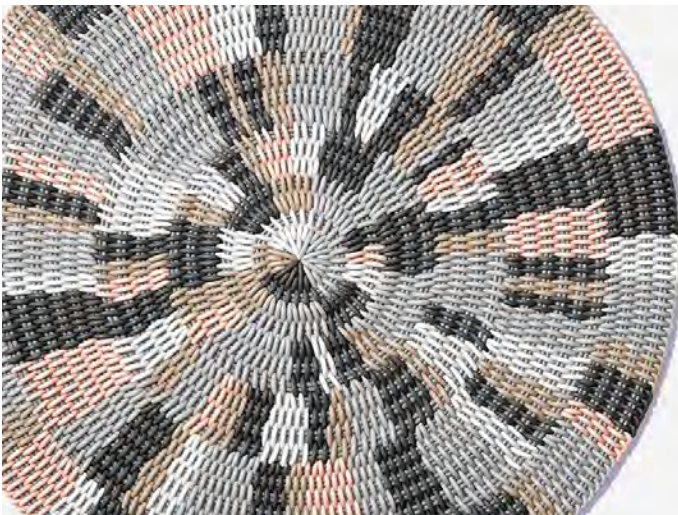

Cliff Walk

Earthy hues and subtle pink and white highlights give Cliff Walk an understated, natural elegance.