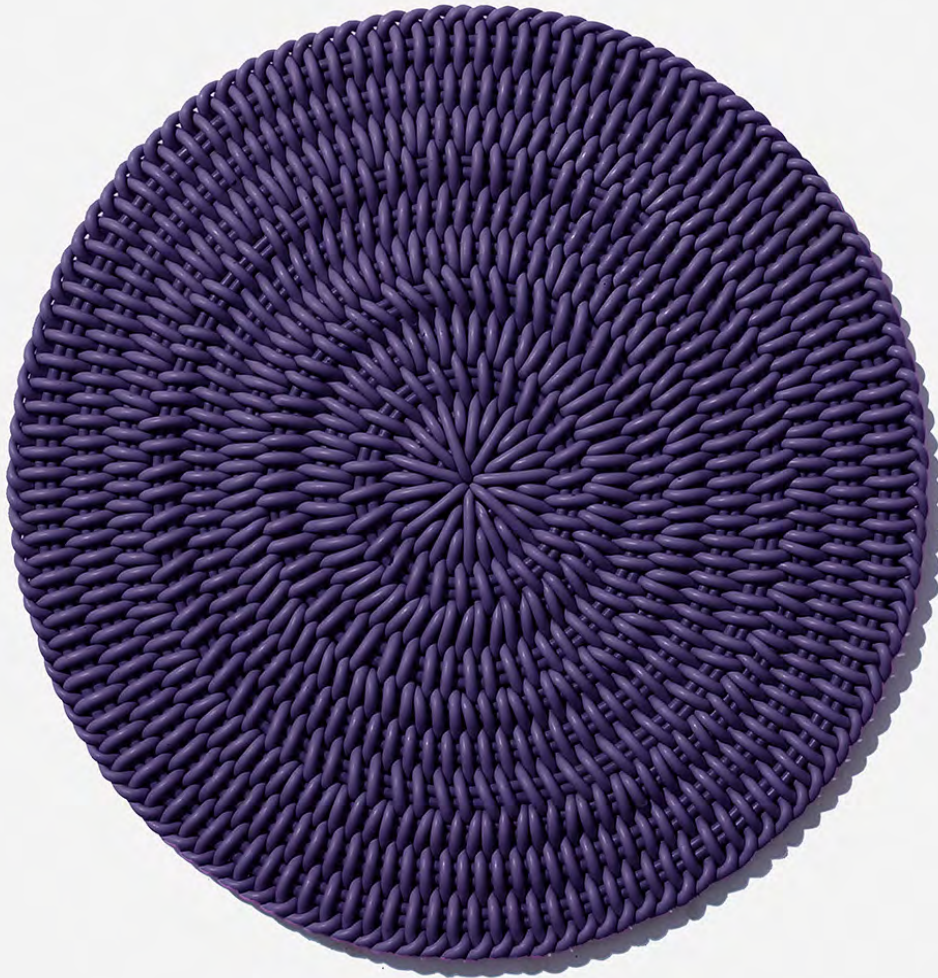

MONOCHROME ROUND MAT

Monochrome Round Mat in Plum, 30" Ø

Sizes	MSRP
30" Ø	$399
4' Ø	$1049
6' Ø	$2399
8' Ø	$4279