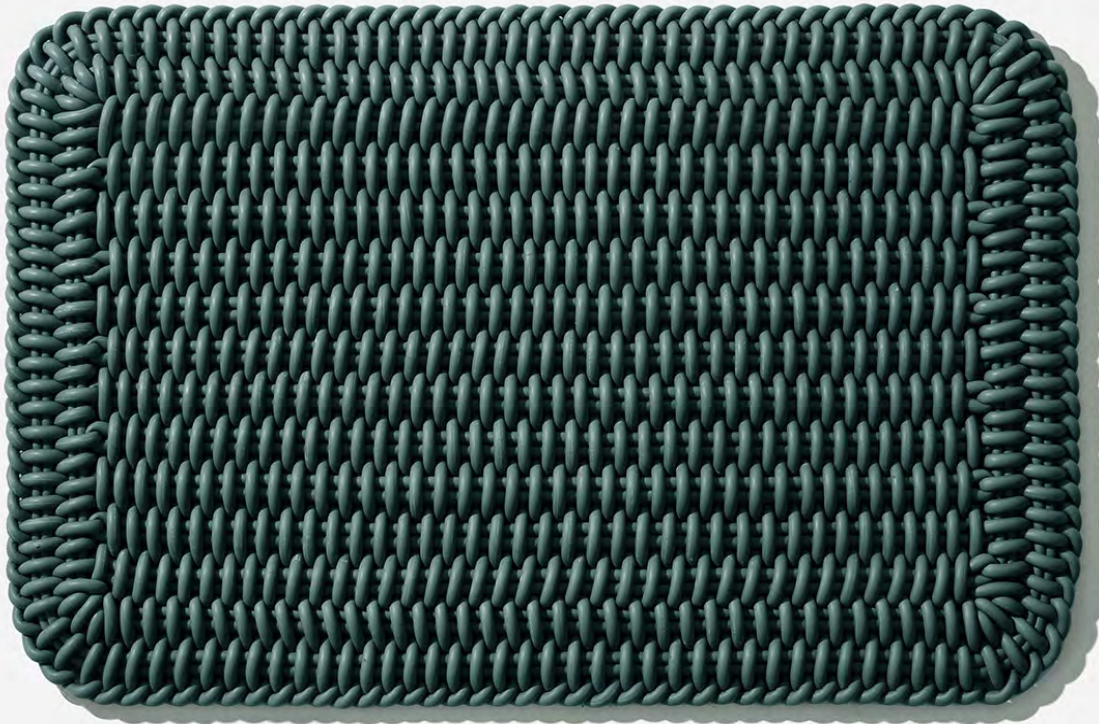

# MONOCHROME ROUNDED MAT

Monochrome Rounded Mat in Emerald, 21" x 34"

<b>Sizes</b>	<b>MSRP</b>
21" x 34"	\$329
2' x 3'	\$399
2' x 4'	\$529
3' x 5'	\$989

- Mats are made in our 1.0" thick Bold Weave.
- Made-to-order, please allow 3-6 weeks for production.
- Fully handmade in London, England.
- Made of high-performance silicone.