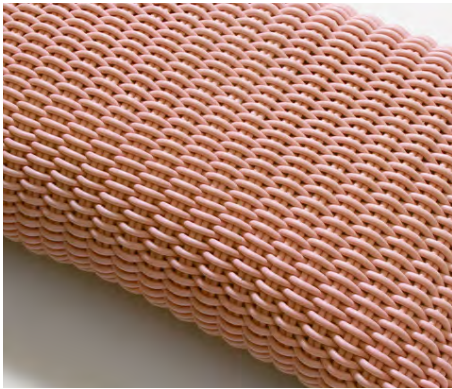

# MONOCHROME PILLOW

Solid Pillow in Emerald, 12" x 20"

<b>Sizes</b>	<b>MSRP</b>
13" x 13"	\$169
12" x 20"	\$229
16" x 16"	\$239
20" x 20"	\$329

- Pillows are made in our 0.5" thick Bold Weave.
- Made-to-order, please allow 3-6 weeks for production.
- Fully handmade in London, England.
- Made of high-performance silicone.

**PILLOWS**

**SOLID PILLOW**

Lavender

Mango

Peach

Blush

Slate

Clay

Glacier

Emerald

Plum

Charcoal

Marshmallow

PILLOWS

SOLID PILLOW