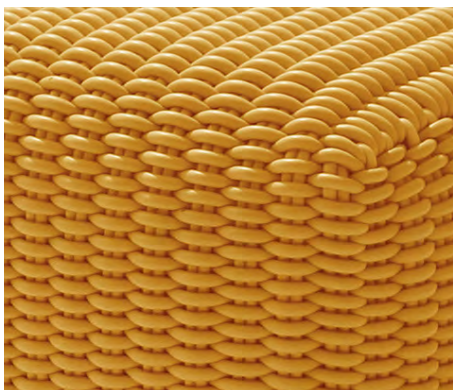

Mango

FURNITURE

MONOCHROME BENCH