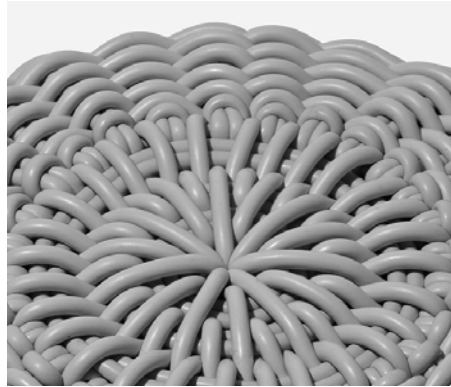

Slate

FURNITURE

MONOCHROME STOOL