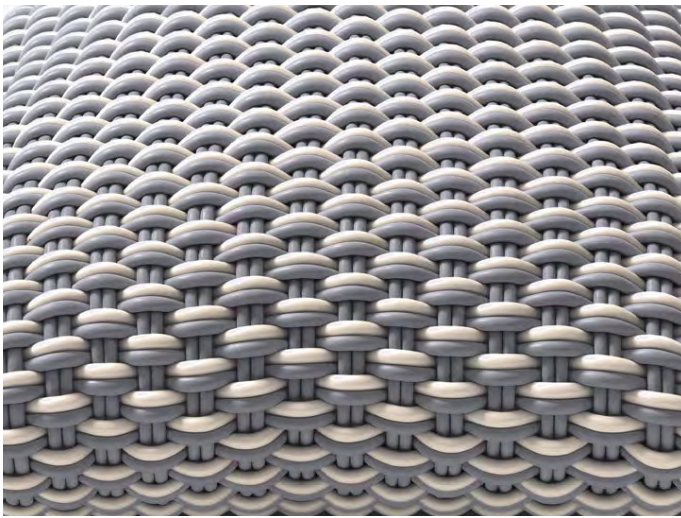

Marble A combination of white and grey mix in Marble. A classic color mix that will fit perfectly within any natural palette.