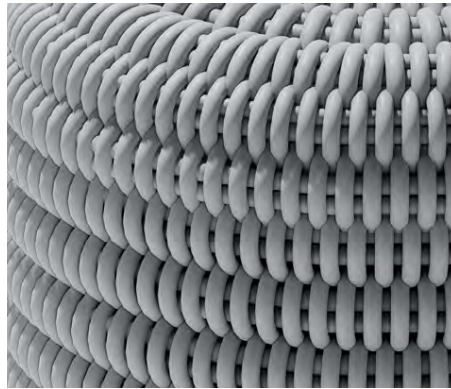

Slate

FURNITURE

MONOCHROME OTTOMAN