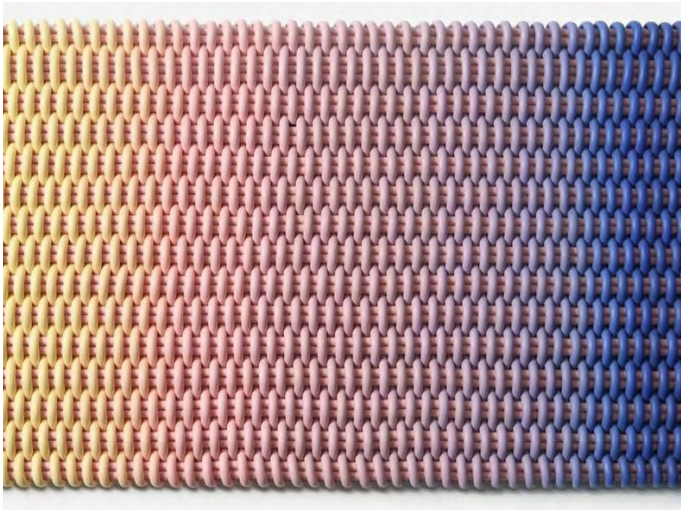

Star Cloud

Pinks, yellows and blues conjure images of interstellar phenomena and the brilliant iridescence of soap bubbles and rare shells.