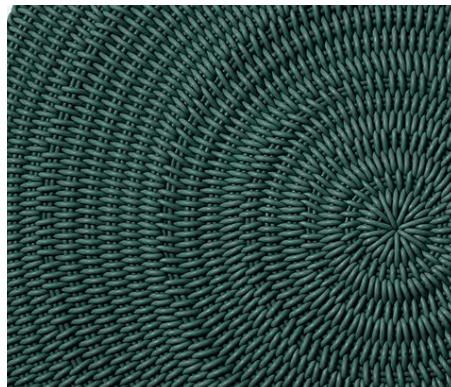

Emerald

RUGS

MONOCHROME ROUND RUG