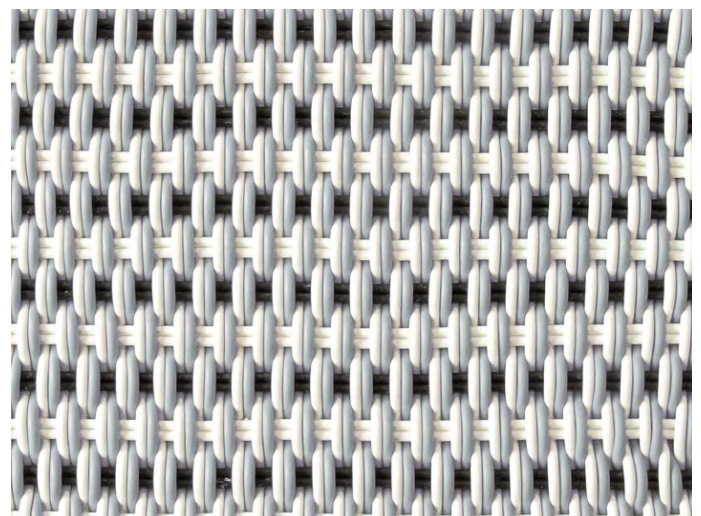

Vulcanite A subtle yet complex mix of white and black, offset by a bold grey accent.

PILLOWS

POLARIS PILLOW