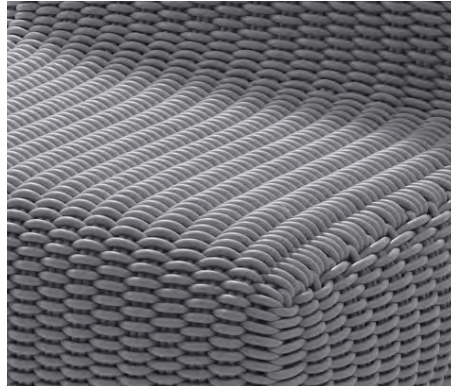

Slate

FURNITURE

MONOCHROME LOUNGER