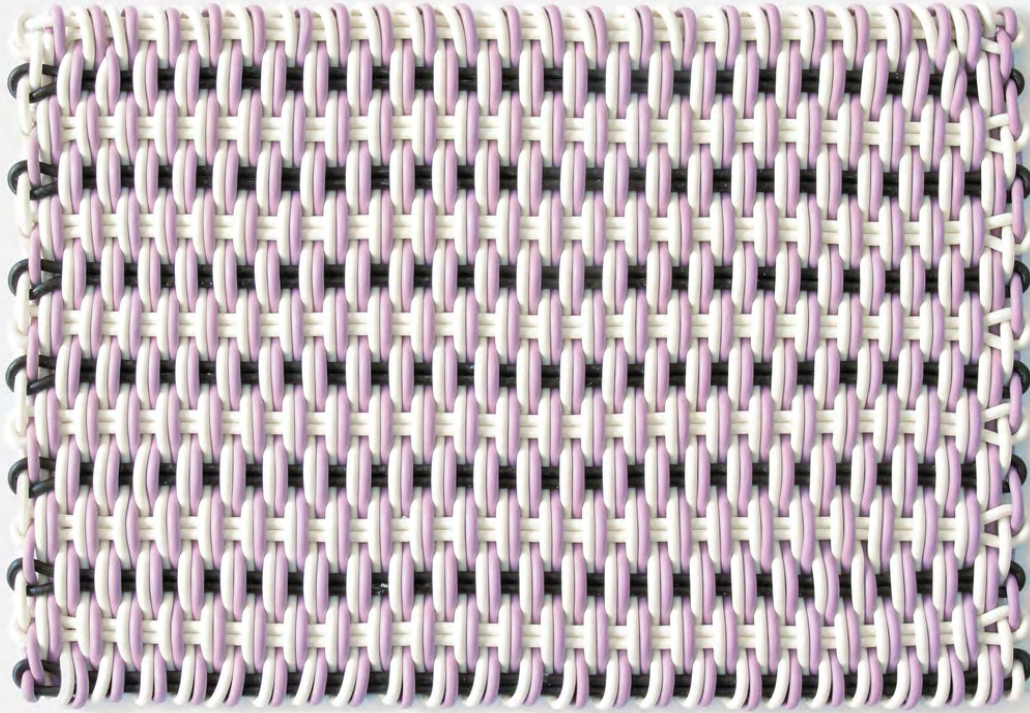

POLARIS MAT

	Sizes	MSRP
Kitchen, Bath and Doormats	18" x 27"	$219
	21" x 34"	$349
	2' x 3'	$419
	2' x 4'	$559
	3' x 5'	$1059
Runners	2' x 6'	$849
	2'6" x 7'	$1229
	2'6" x 8'	$1409
	2'6" x 9'	$1579
Area Rugs	4' x 8'	$2249
	6' x 9'	$3799
	8' x 10'	$5629
	9' x 12'	$7599
	12' x 15'	$12669