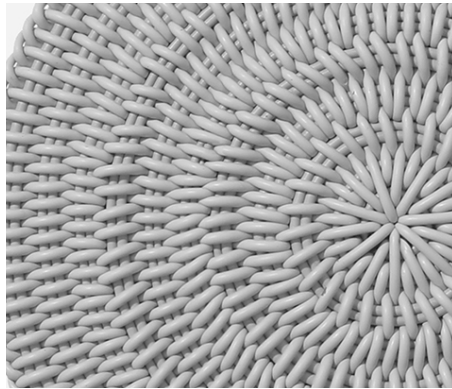

Slate

MATS

MONOCHROME ROUND MAT