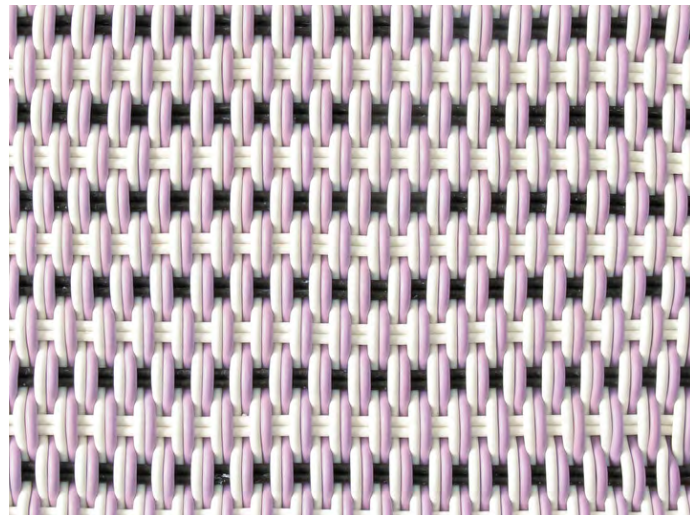

Lavender Field A subtle yet complex mix of white and black, offset by a bold lavender accent.