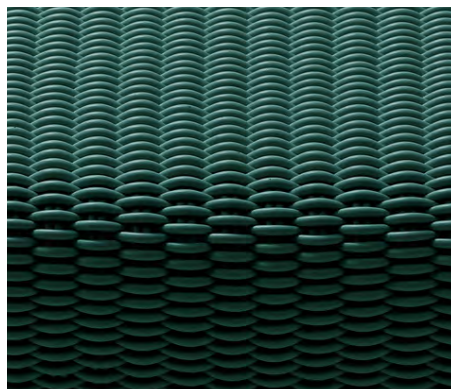

Emerald

FURNITURE

SOLID LOUNGER SQUARE