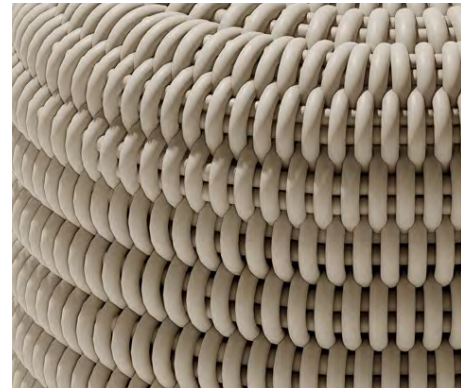

Clay

FURNITURE

MONOCHROME OTTOMAN