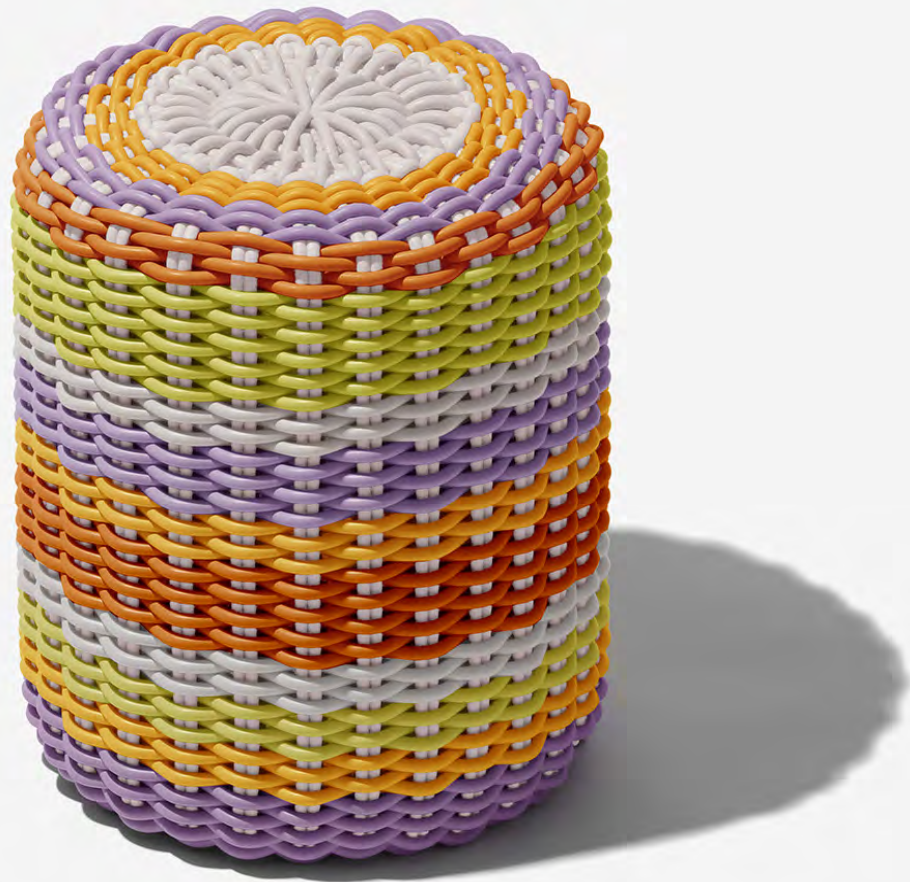

# ZUMA STOOL

Zuma Stool in Beach Party

**Sizes**

17" L x 17" W x 19" H

**MSRP**

\$1245

- Made in our 1.0" thick Bold Weave.
- Made-to-order, please allow 3-6 weeks for production.
- Fully handmade in London, England.
- Made of high-performance silicone.