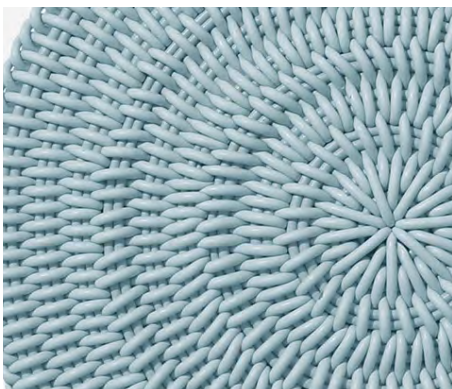

Glacier

MATS

MONOCHROME ROUND MAT