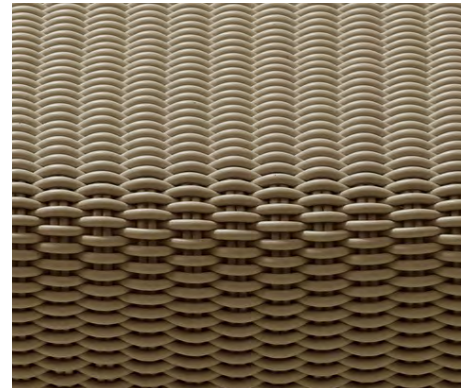

Clay

FURNITURE

SOLID LOUNGER SQUARE