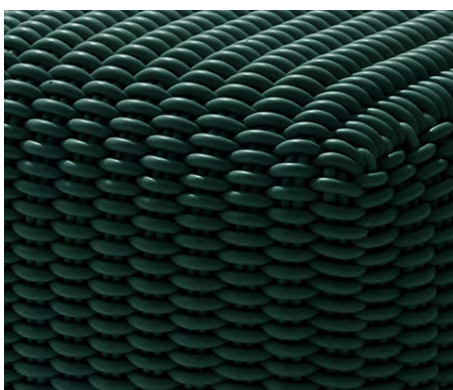

Emerald

FURNITURE

MONOCHROME BENCH