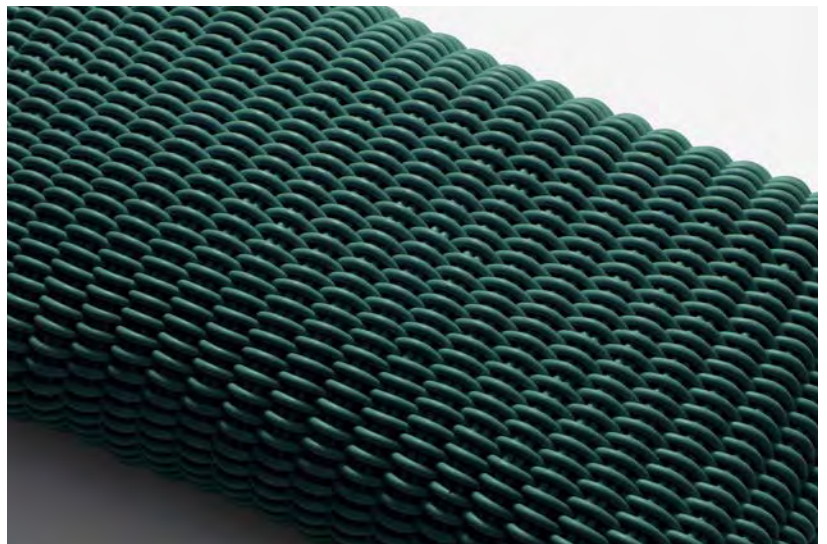

# MONOCHROME PILLOW

Solid Pillow in Emerald, 12" x 20"

<b>Sizes</b>	<b>MSRP</b>
13" x 13"	\$169
12" x 20"	\$229
16" x 16"	\$239
20" x 20"	\$329

- Pillows are made in our 0.5" thick Bold Weave.
- Made-to-order, please allow 3-6 weeks for production.
- Fully handmade in London, England.
- Made of high-performance silicone.