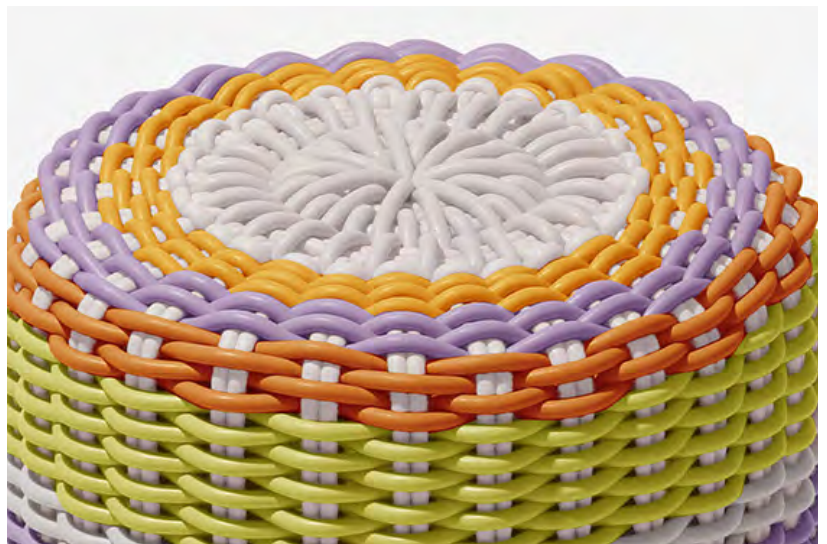

# ZUMA STOOL

Zuma Stool in Beach Party

**Sizes**

17" L x 17" W x 19" H

**MSRP**

\$1245

- Made in our 1.0" thick Bold Weave.
- Made-to-order, please allow 3-6 weeks for production.
- Fully handmade in London, England.
- Made of high-performance silicone.