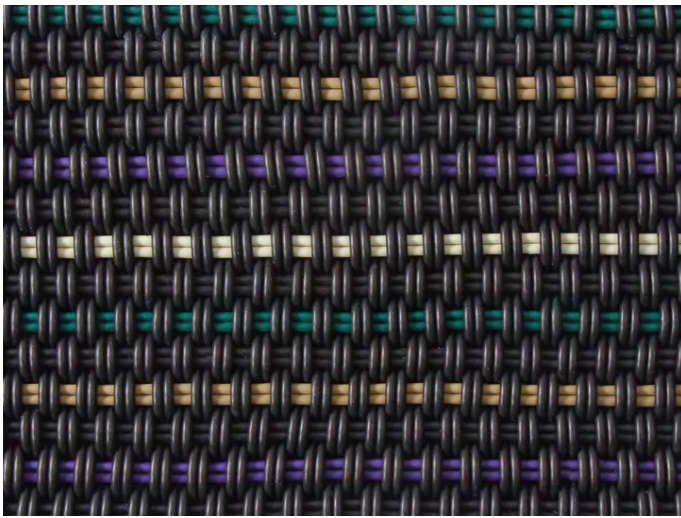

# COLORADO MAT

Colorado Mat in Aspen, 21" x 34"

	<b>Sizes</b>	<b>MSRP</b>
<b>Kitchen, Bath and Doormats</b>	18" x 27"	\$219
	21" x 34"	\$349
	2' x 3'	\$419
	2' x 4'	\$559
	3' x 5'	\$1059
<b>Runners</b>	2' x 6'	\$849
	2'6" x 7'	\$1229
	2'6" x 8'	\$1409
	2'6" x 9'	\$1579
<b>Area Rugs</b>	4' x 8'	\$2249
	6' x 9'	\$3799
	8' x 10'	\$5629
	9' x 12'	\$7599
	12' x 15'	\$12669

- Mats are made in our 1.0" thick Bold Weave.
- Made-to-order, please allow 3-6 weeks for production.
- Fully handmade in London, England.
- Made of high-performance silicone.

*Aspen*

A black base mixes with pops of natural color- beige, emerald green, plum, and stone grey.