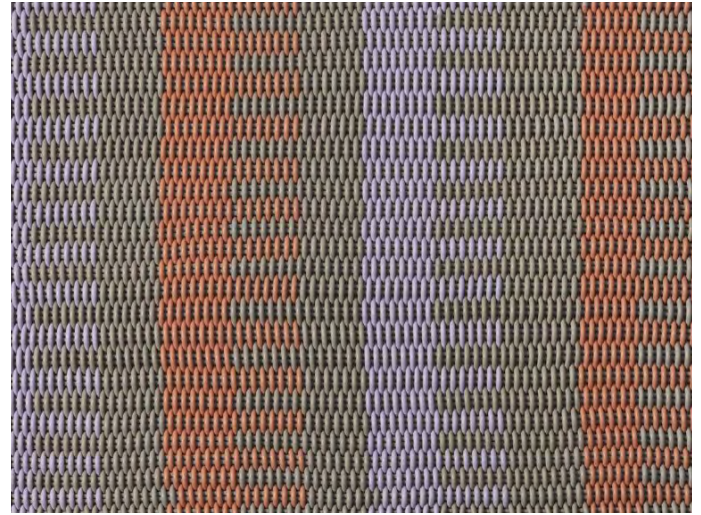

Canyon Sunrise Burnt umber and earthy tones mix with pops of fresh lavender. An earthy, and inspired combination.