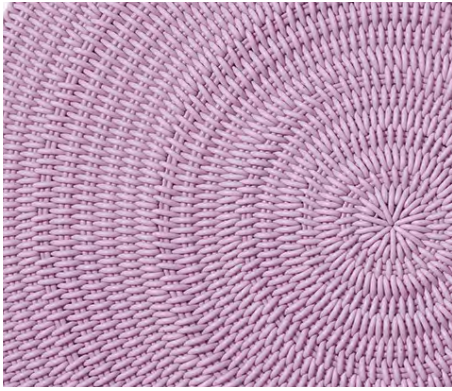

Lavender

RUGS

MONOCHROME ROUND RUG