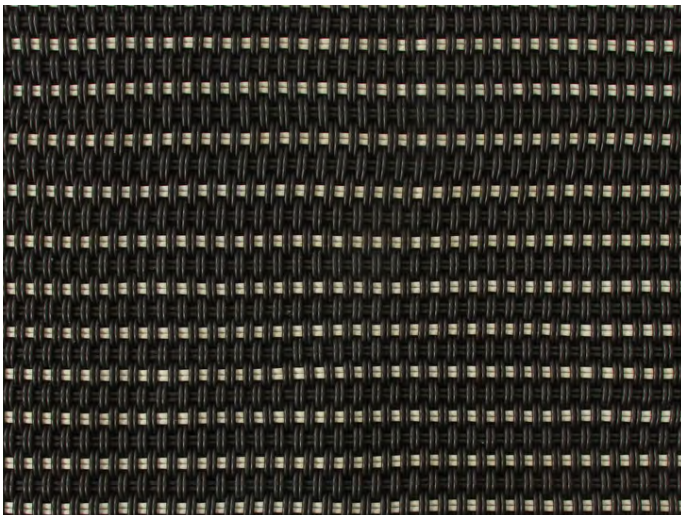

Cosmic Black A ground of solid black mixes with bright white accents, like stars in a night sky.