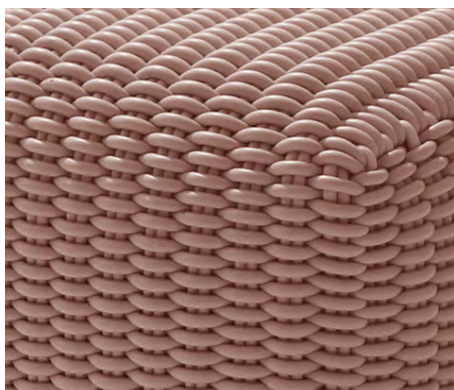

Blush

FURNITURE

MONOCHROME BENCH