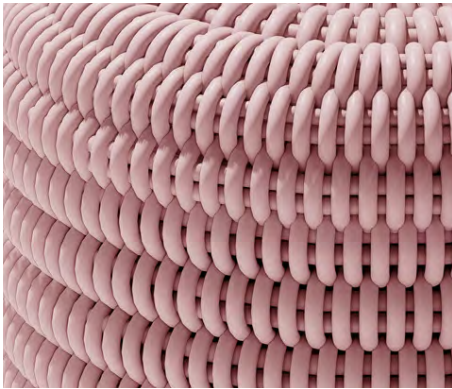

Blush

FURNITURE

MONOCHROME OTTOMAN