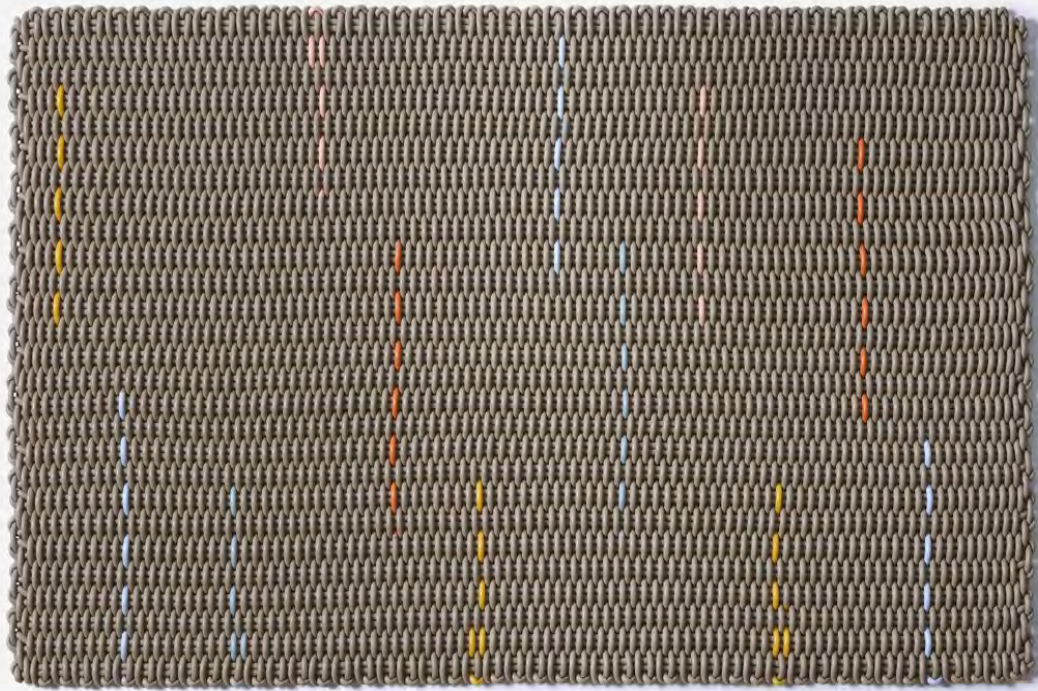

CONFETTI RUG

	Sizes	MSRP
<i>Kitchen, Bath and Doormats</i>	18" x 27"	$209
	21" x 34"	$269
	2' x 3'	$329
	2' x 4'	$439
	3' x 5'	$829
<i>Runners</i>	2' x 6'	$659
	2'6" x 7'	$959
	2'6" x 8'	$1099
	2'6" x 9'	$1239
<i>Area Rugs</i>	4' x 8'	$1759
	6' x 9'	$3079
	8' x 10'	$4399
	9' x 12'	$5939
	12' x 15'	$9899