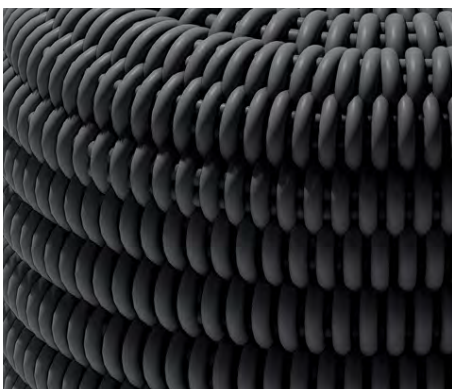

Charcoal

FURNITURE

MONOCHROME OTTOMAN