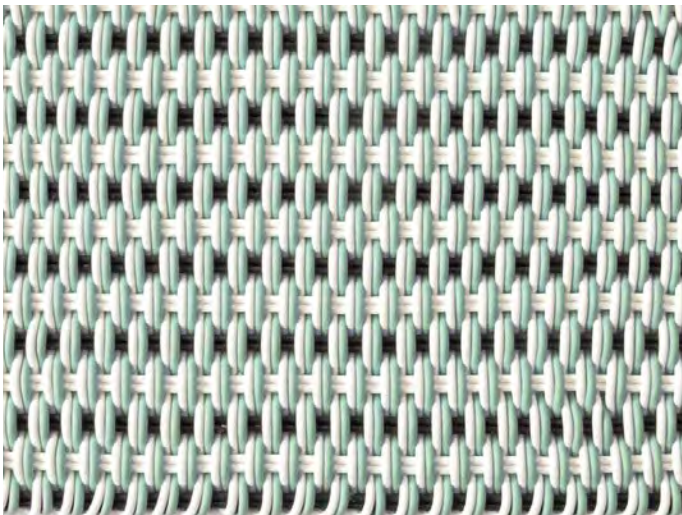

Glacier Bay A subtle yet complex mix of white and black, offset by a bold blue green accent.