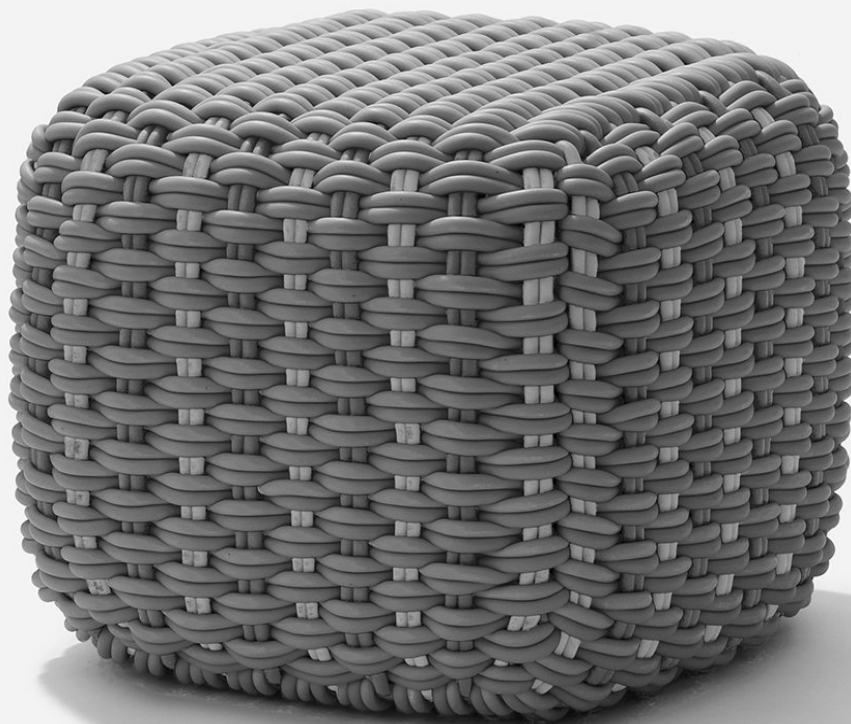

# CLOUD SQUARE STOOL

Cloud Stool in Grey Stone

<b>Sizes</b>	<b>MSRP</b>
20" L x 20" W x 15" H	\$1485

- Made in our 1.0" thick Bold Weave.
- Made-to-order, please allow 3-6 weeks for production.
- Fully handmade in London, England.
- Made of high-performance silicone.