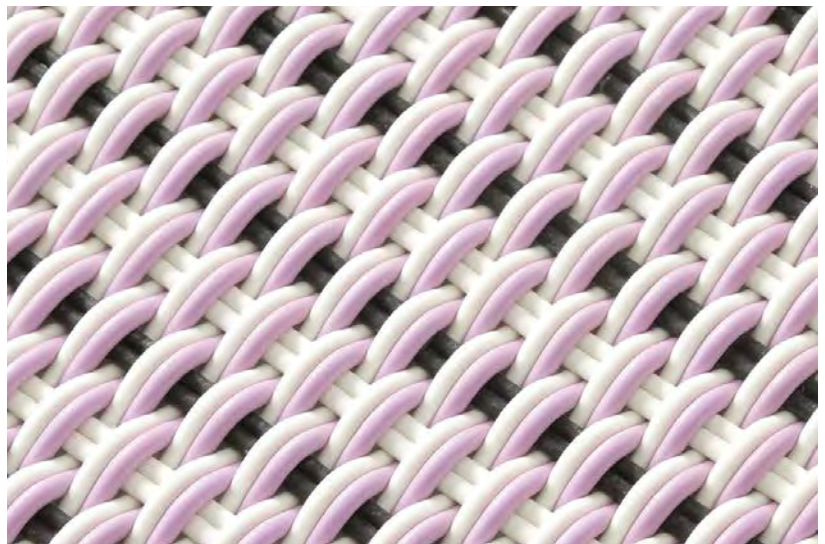

Polaris Mat in Lavender Field, 21" x 34"

- Mats are made in our 1.0" thick Bold Weave.
- Made-to-order, please allow 3-6 weeks for production.
- Fully handmade in London, England.
- Made of high-performance silicone.