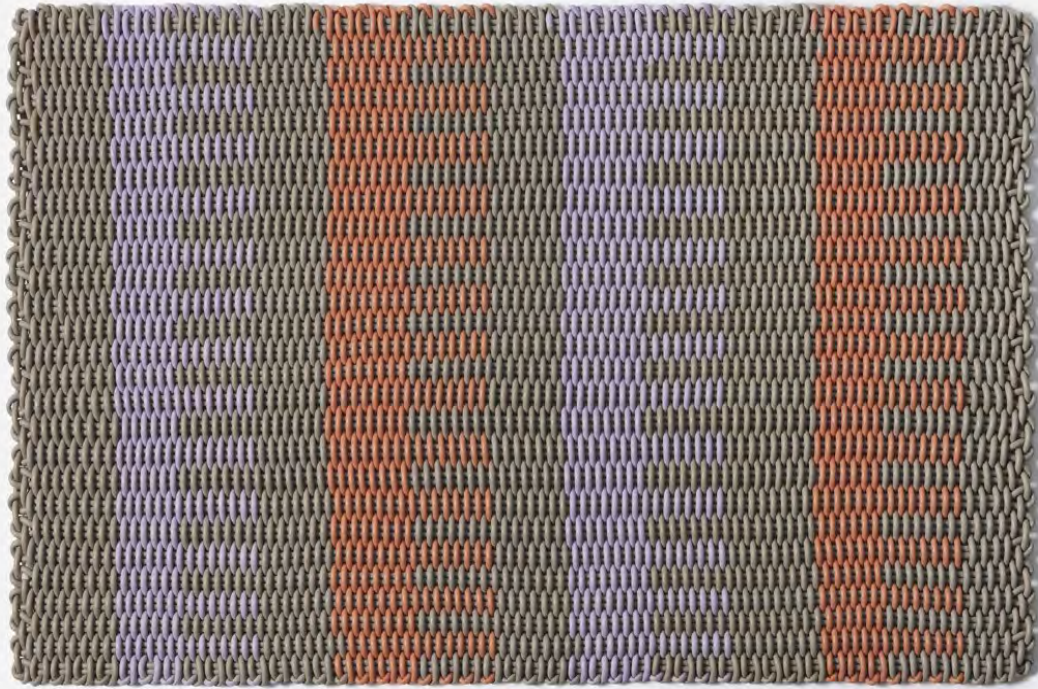

CANYON RUG

	Sizes	MSRP
Kitchen, Bath and Doormats	18" x 27"	$209
	21" x 34"	$269
	2' x 3'	$329
	2' x 4'	$439
	3' x 5'	$829
Runners	2' x 6'	$659
	2'6" x 7'	$959
	2'6" x 8'	$1099
	2'6" x 9'	$1239
Area Rugs	4' x 8'	$1759
	6' x 9'	$3079
	8' x 10'	$4399
	9' x 12'	$5939
	12' x 15'	$9899