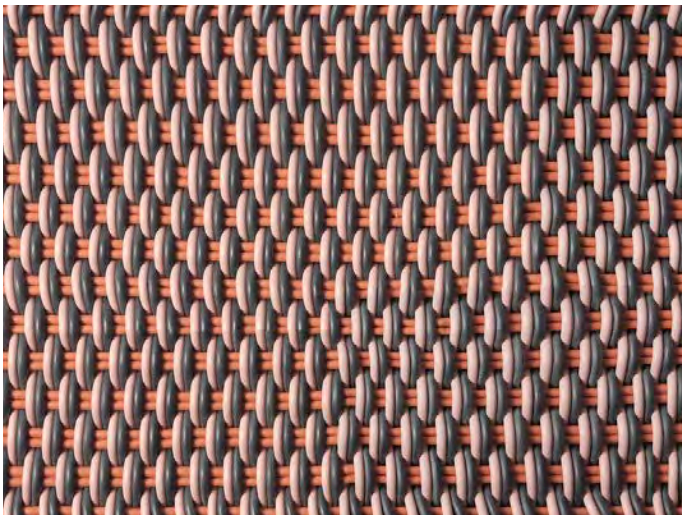

Jupiter Sky

Warm pink and orange hues are offset by black stripes. A fiery, fantastic combination.