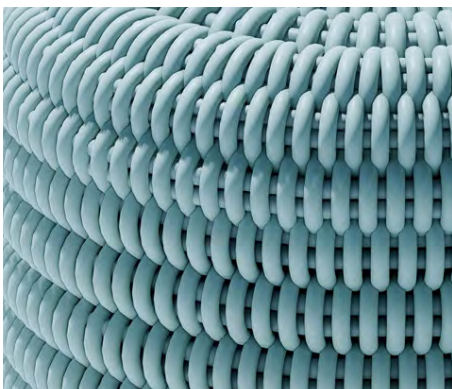

Glacier

FURNITURE

MONOCHROME OTTOMAN