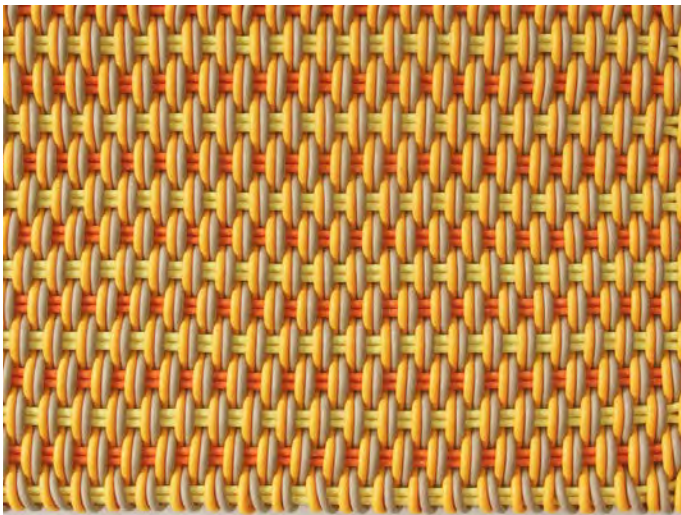

Mandarin Peel Sweet orange and citrus hues mix to create Mandarin Peel. A juicy, refreshing colorway.