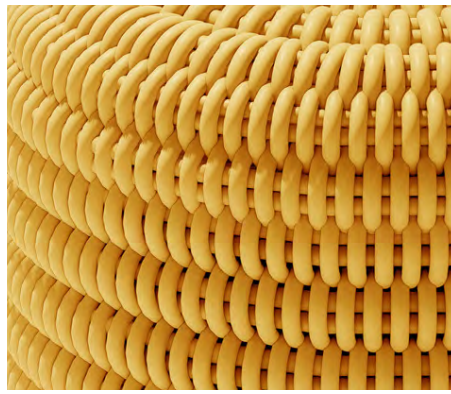

Mango

FURNITURE

MONOCHROME OTTOMAN