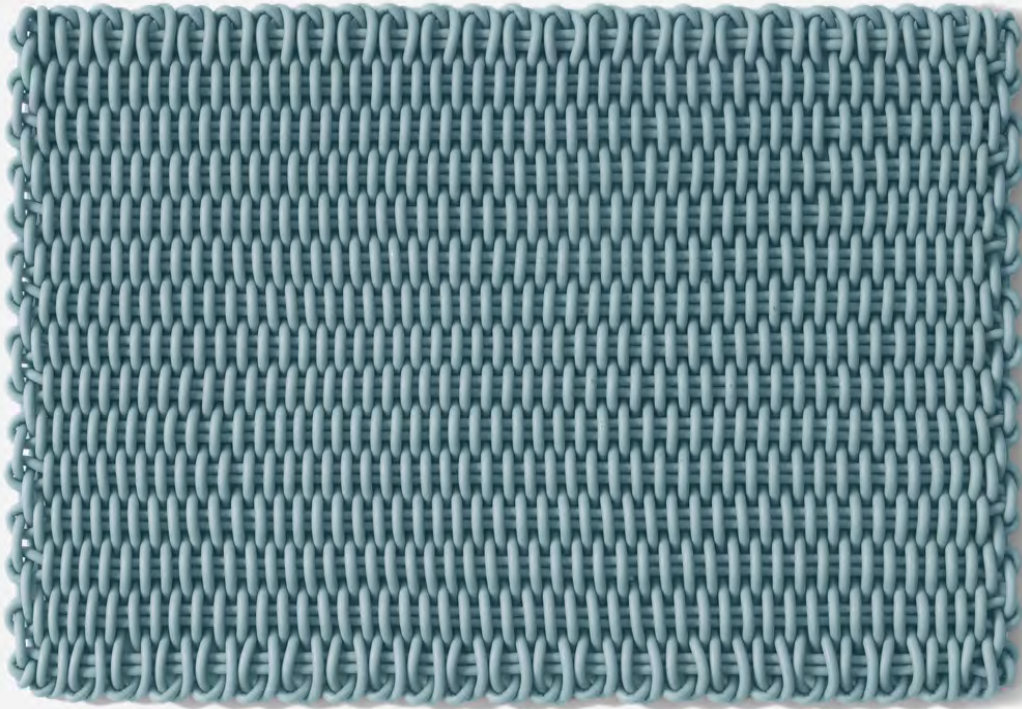

MONOCHROME MAT

	Sizes	MSRP
Kitchen, Bath and Doormats	18" x 27"	$209
	21" x 34"	$269
	2' x 3'	$329
	2' x 4'	$439
	3' x 5'	$829
Runners	2' x 6'	$659
	2'6" x 7'	$959
	2'6" x 8'	$1099
	2'6" x 9'	$1239
Area Rugs	4' x 8'	$1759
	6' x 9'	$3079
	8' x 10'	$4399
	9' x 12'	$5939
	12' x 15'	$9899