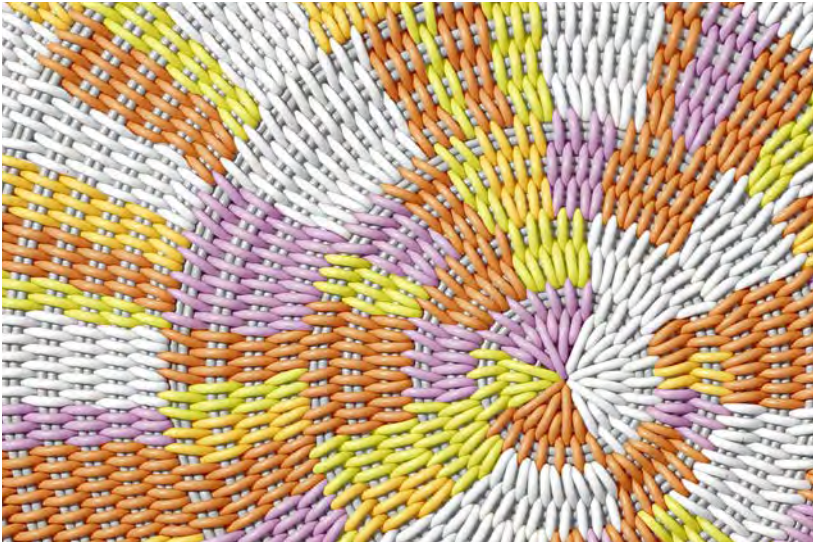

# ZUMA ROUND RUG

Zuma Round Rug in Beach Party, 30" Ø

<b>Sizes</b>	<b>MSRP</b>
30" Ø	\$549
4' Ø	\$1099
6' Ø	\$2499
8' Ø	\$4399

- Rugs are made in our 0.5" thick Fine Weave.
- Made-to-order, please allow 3-6 weeks for production.
- Fully handmade in London, England.
- Made of high-performance silicone.