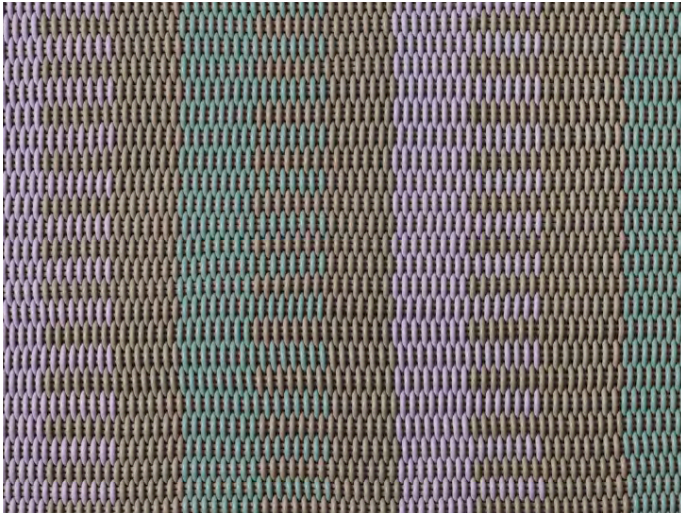

- Rugs are made in our 0.5" thick Fine Weave.
- Made-to-order, please allow 3-6 weeks for production.
- Fully handmade in London, England.
- Made of high-performance silicone.

*Canyon Sunset* Light teal and lavender are overlaid over a ground of earthy beige. An earthy, and inspired combination.