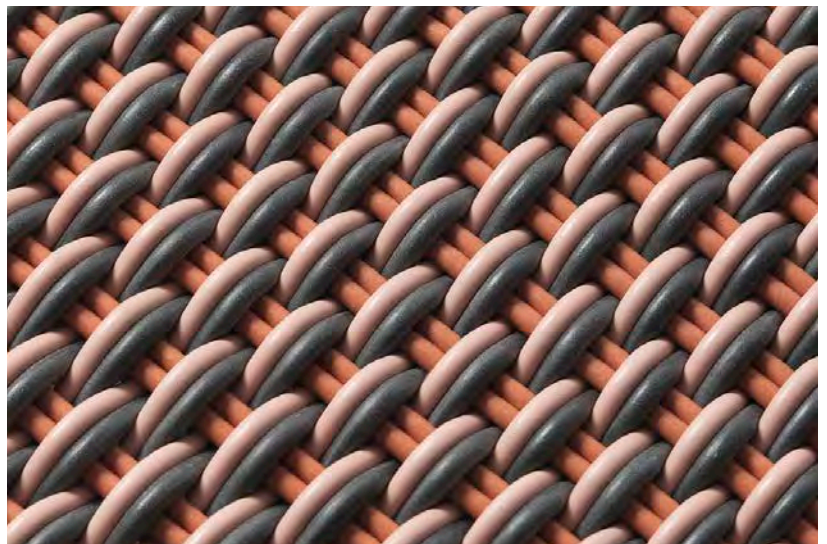

Moonstone Mat in Jupiter Sky, 21" x 34"

- Mats are made in our 1.0" thick Bold Weave.
- Made-to-order, please allow 3-6 weeks for production.
- Fully handmade in London, England.
- Made of high-performance silicone.