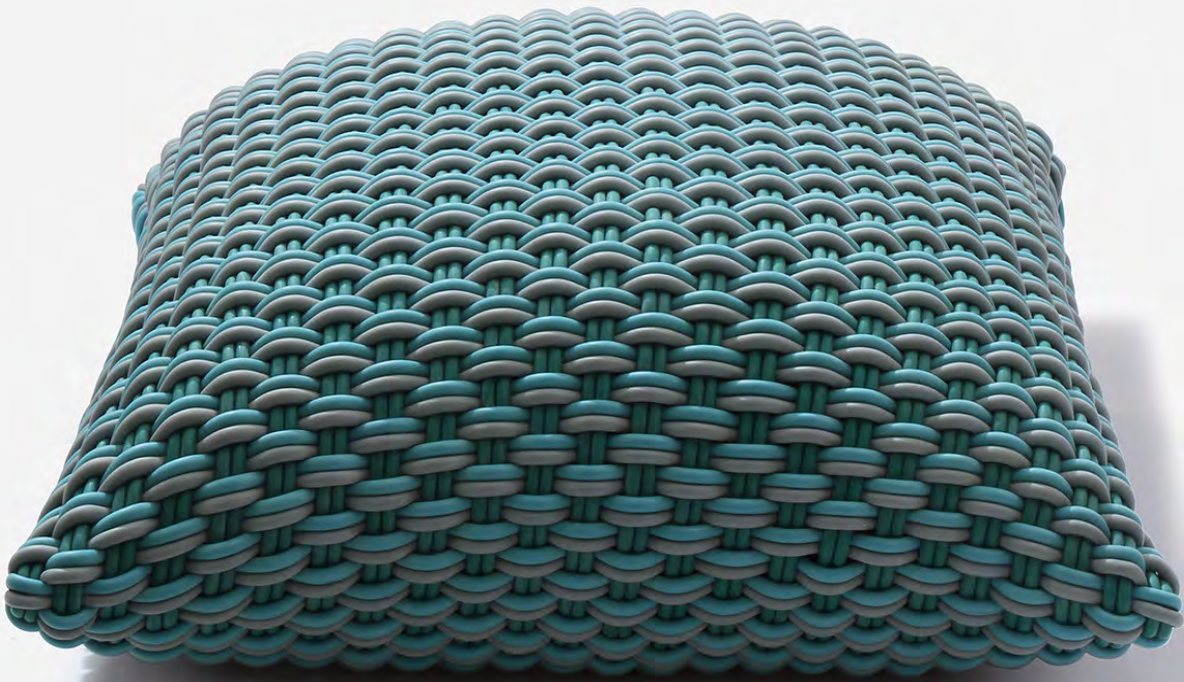

MOONSTONE FLOOR PILLOW

Sizes	MSRP
36" L x 36" W x 12" H	$1490