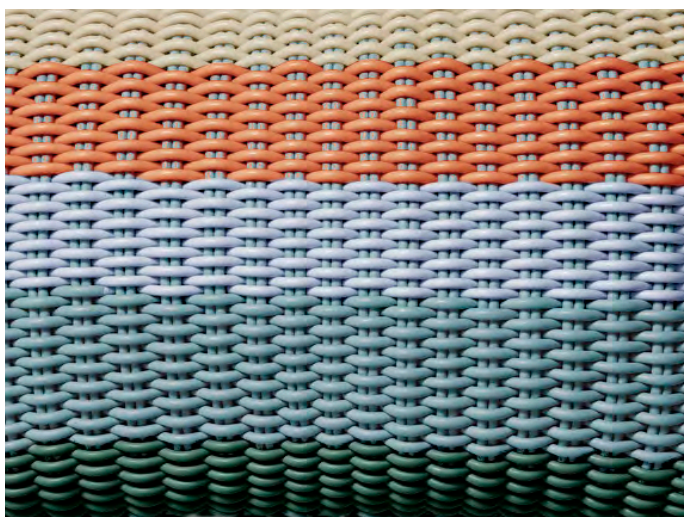

Autumn Day Fall weather hues mix in the festive Autumn Day colorway.

PILLOWS

PALISADE PILLOW