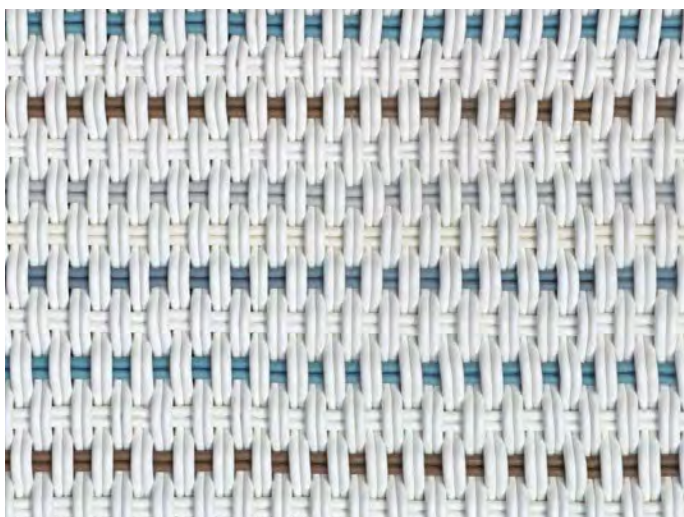

Lakewood

A white base mixes with pops of natural color- beige, glacier, and stone grey.