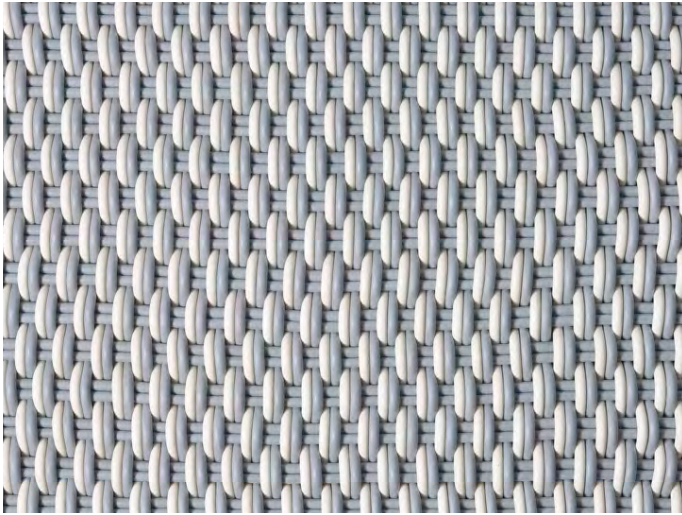

- Mats are made in our 1.0" thick Bold Weave.
- Made-to-order, please allow 3-6 weeks for production.
- Fully handmade in London, England.
- Made of high-performance silicone.

**Marble** A combination of white and grey mix in Marble. A classic color mix that will fit perfectly within any natural palette.