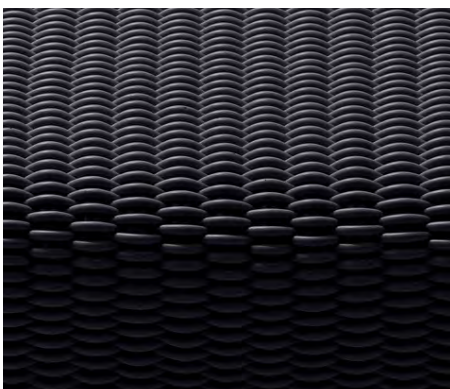

Charcoal

FURNITURE

SOLID LOUNGER SQUARE