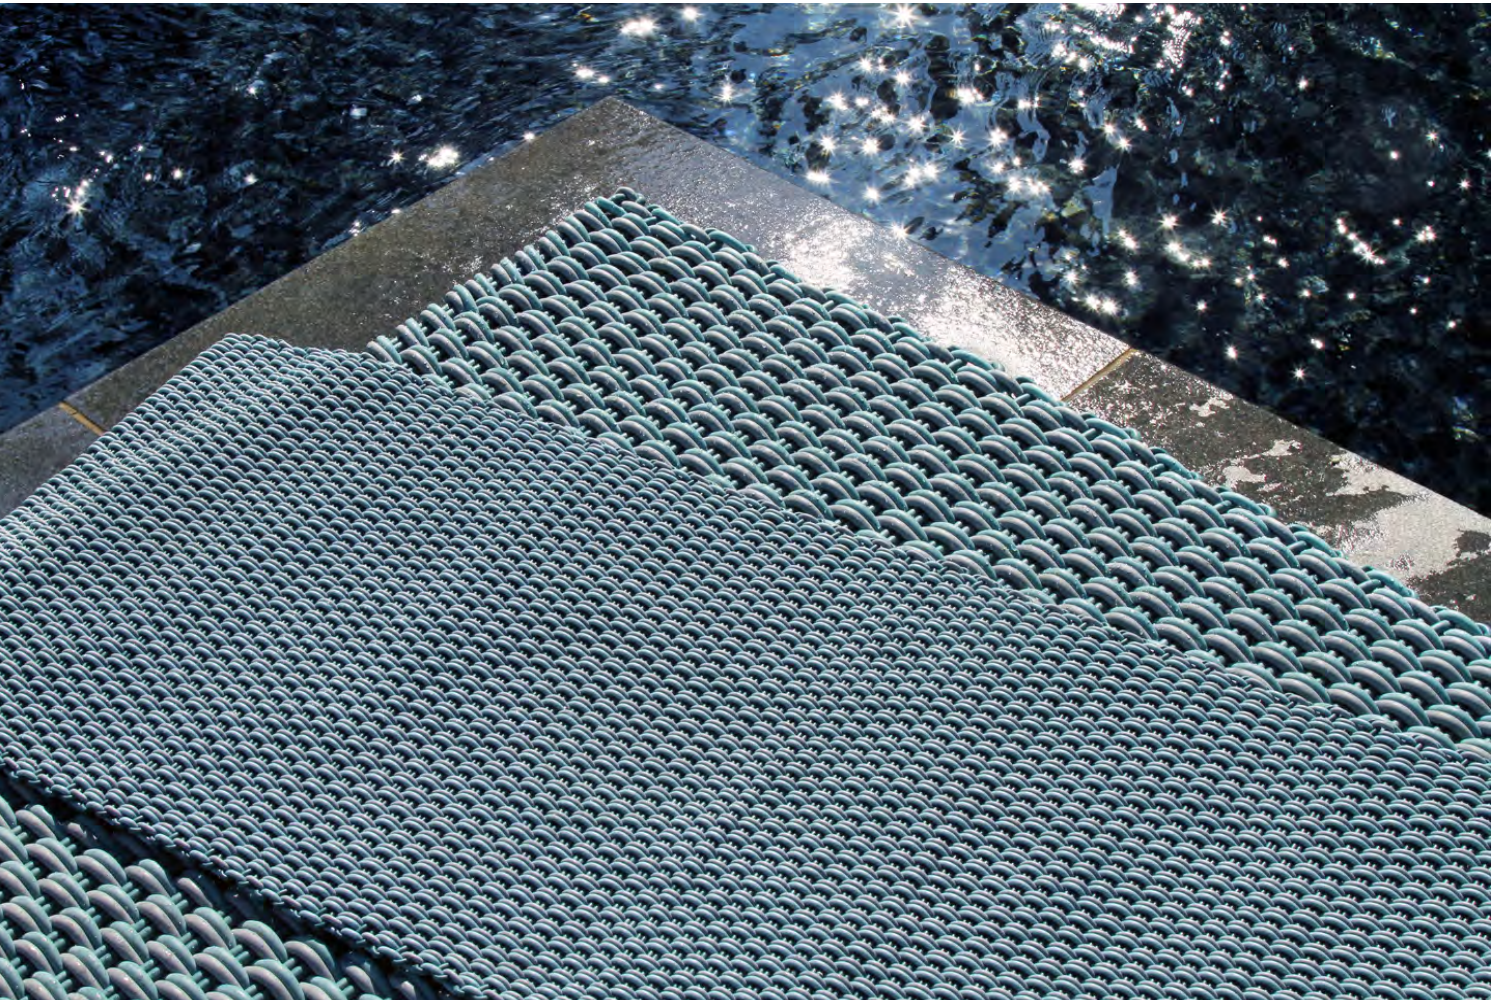

SHORE is a wellness-focused lifestyle and design brand pioneering the field of ergonomic rugs and soft furnishings for home, work, and fitness. Synchronizing rigorous material research with an innovative craft approach, we create highly sophisticated products of surprising beauty and usefulness.

SHORE

shorerugs.com
hello@shorerugs.com
@shorerugs

Unit 6C, Juno Enterprise Centre, Juno Way
London, SE14 5RW, United Kingdom
+44 (0) 7871 532087