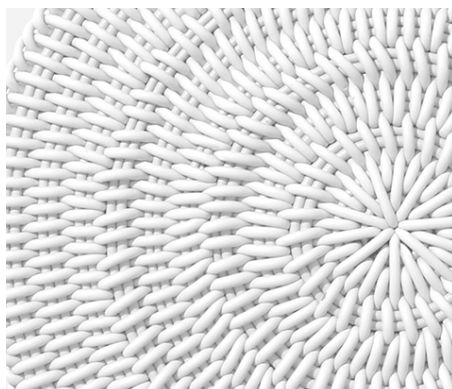

Marshmallow

MATS

MONOCHROME ROUND MAT