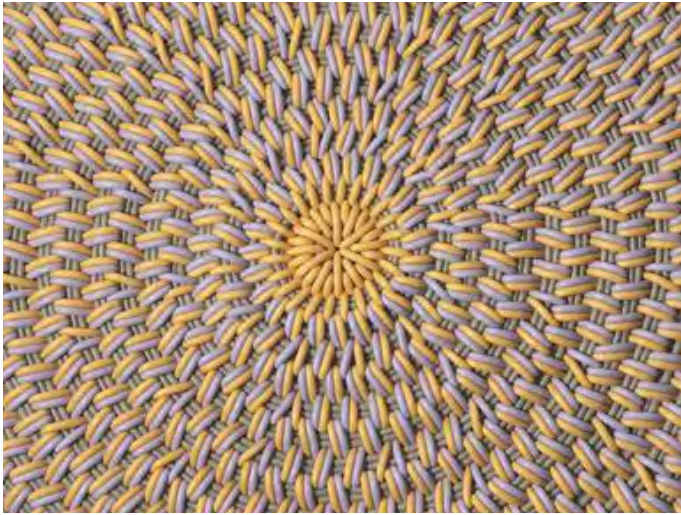

Clouds of Venus

A surprising mix of lavender, mango, and beige give Clouds of Venus an otherworldly beauty.