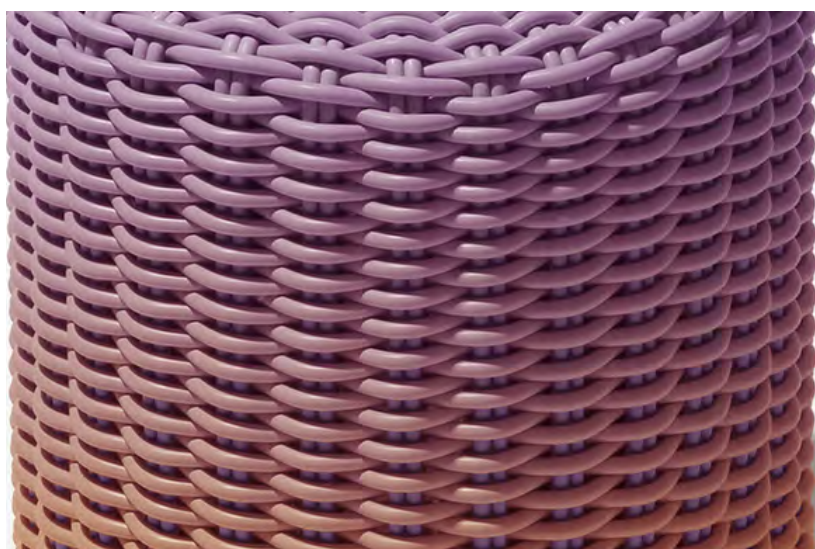

# CHROMA STOOL

Chroma Stool in Desert Sky

**Sizes**

17" L x 17" W x 19" H

**MSRP**

\$1195

- Made in our 1.0" thick Bold Weave.
- Made-to-order, please allow 3-6 weeks for production.
- Fully handmade in London, England.
- Made of high-performance silicone.