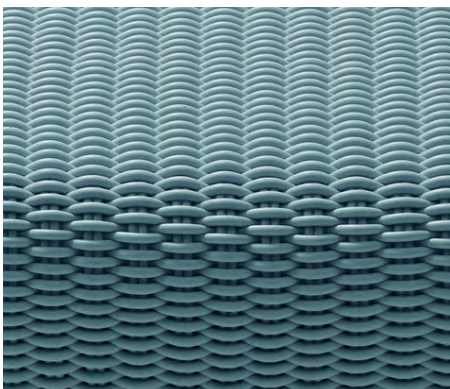

Glacier

FURNITURE

SOLID LOUNGER SQUARE