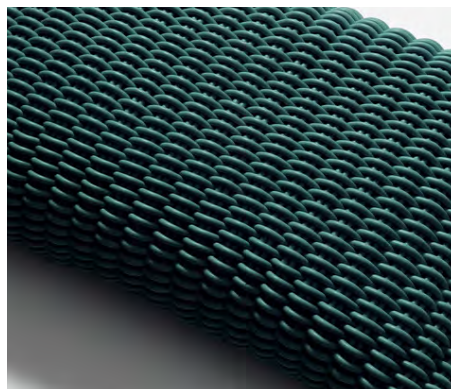

Emerald

PILLOWS

SOLID PILLOW