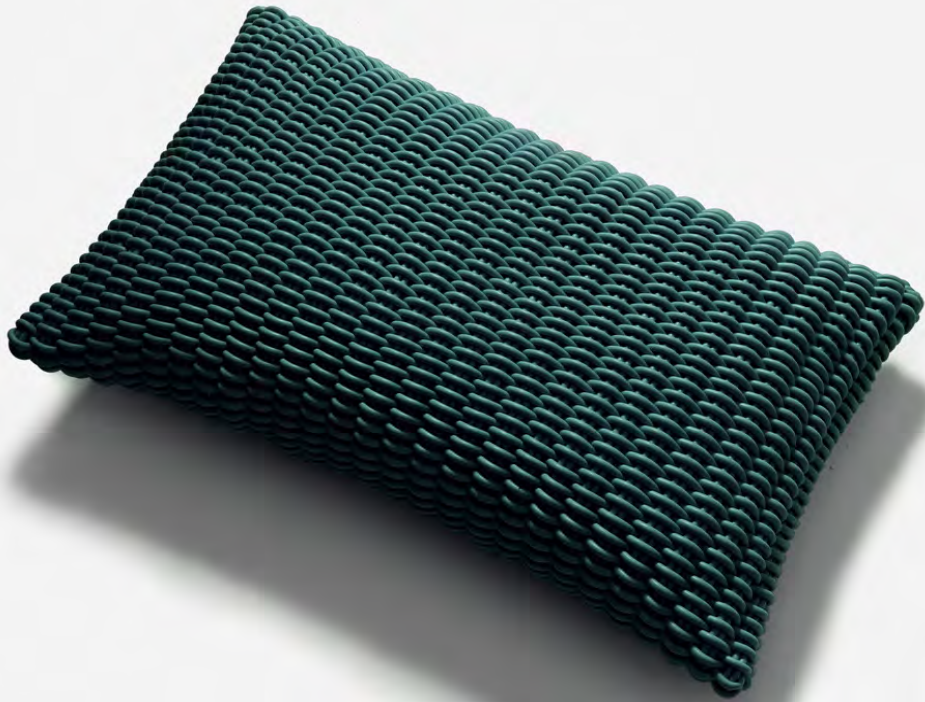

# MONOCHROME PILLOW

Solid Pillow in Emerald, 12" x 20"

<b>Sizes</b>	<b>MSRP</b>
13" x 13"	\$169
12" x 20"	\$229
16" x 16"	\$239
20" x 20"	\$329

- Pillows are made in our 0.5" thick Bold Weave.
- Made-to-order, please allow 3-6 weeks for production.
- Fully handmade in London, England.
- Made of high-performance silicone.