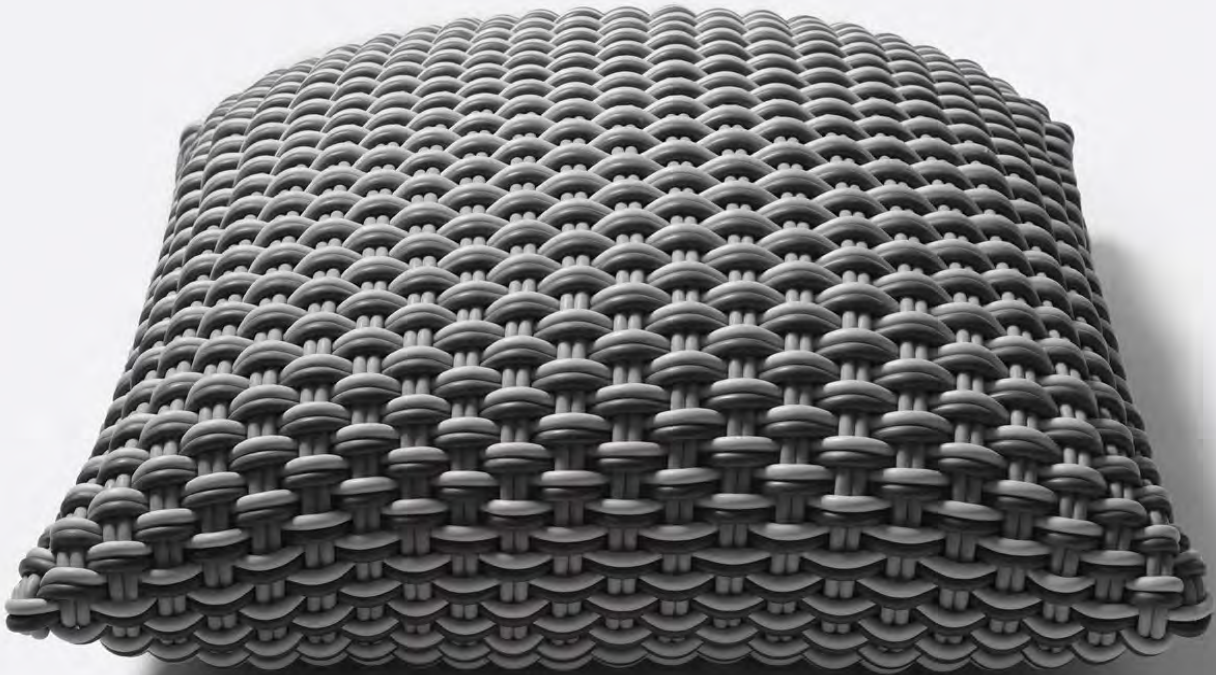

# MIST FLOOR PILLOW

Mist Floor Pillow in Meteorite, 36" L x 36" W x 12" H

<b>Sizes</b>	<b>MSRP</b>
36" L x 36" W x 12" H	\$1490

- Mats are made in our 1.0" thick Bold Weave.
- Made-to-order, please allow 3-6 weeks for production.
- Fully handmade in London, England.
- Made of high-performance silicone.