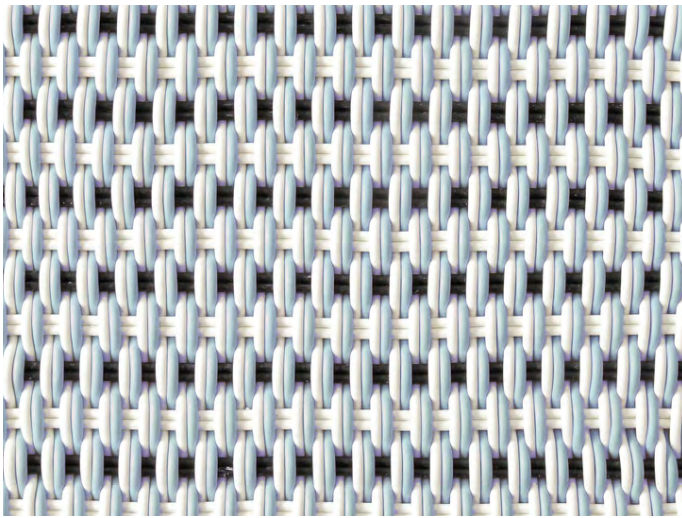

- Mats are made in our 1.0" thick Bold Weave.
- Made-to-order, please allow 3-6 weeks for production.
- Fully handmade in London, England.
- Made of high-performance silicone.

*Blue Mountain* A subtle yet complex mix of white and black, offset by a bold light blue accent.