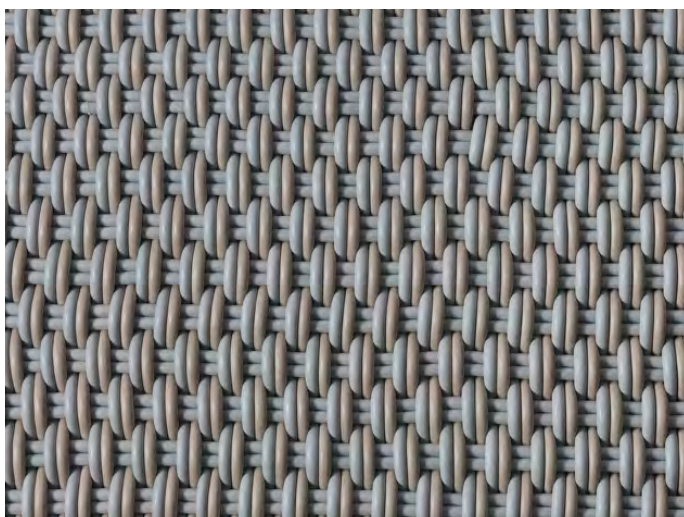

Sandstone Sandstone features a subtle mix of slate grey and warm beige. The perfect neutral style.