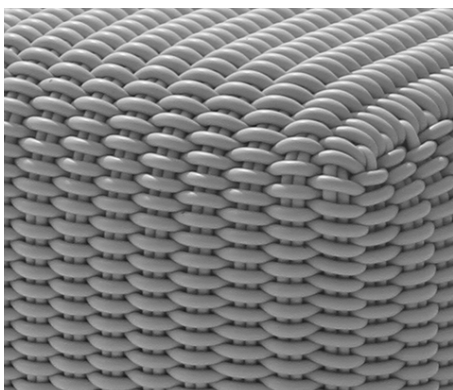

Slate

FURNITURE

MONOCHROME STOOL