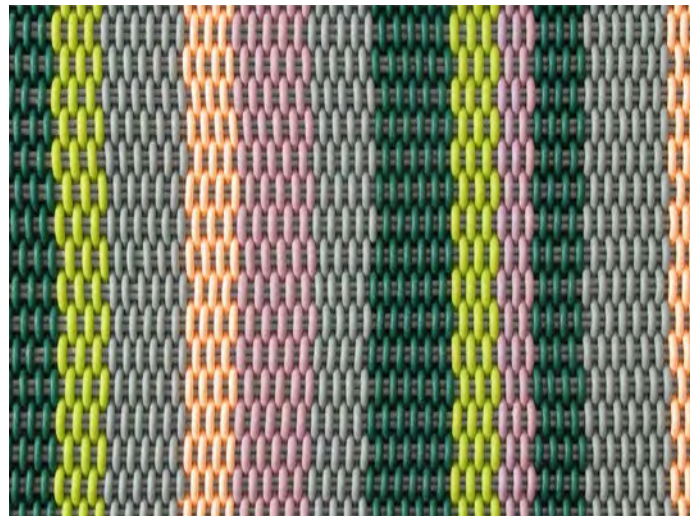

Botanic

Lush colors of fresh flowers, leaves, and grasses combine harmoniously in Botanic.