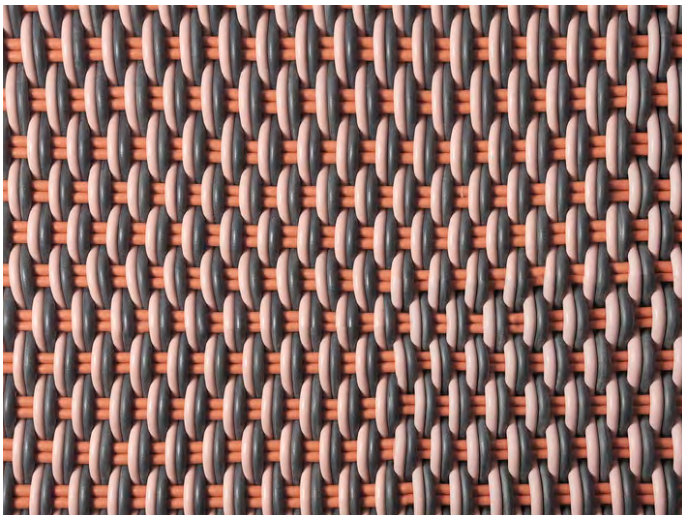

Jupiter Sky

Warm pink and orange hues are offset by black stripes. A fiery, fantastic combination.