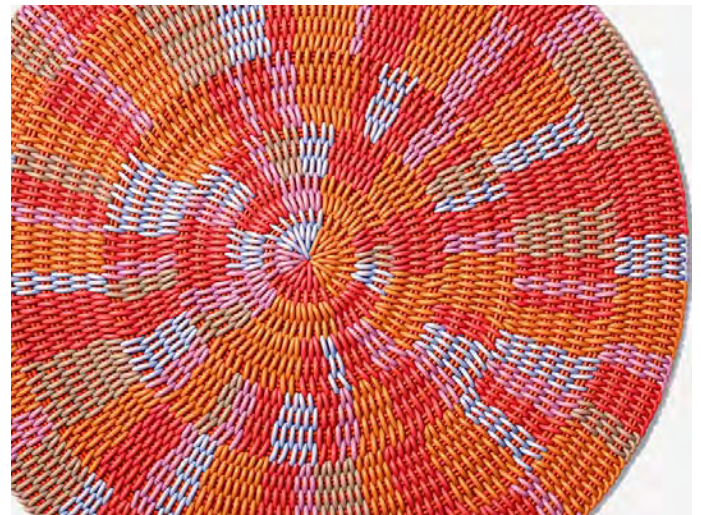

Mardi Gras

A super festive palette of fresh oranges, reds, purples and blues. A celebration!

RUGS

ZUMA ROUND RUG