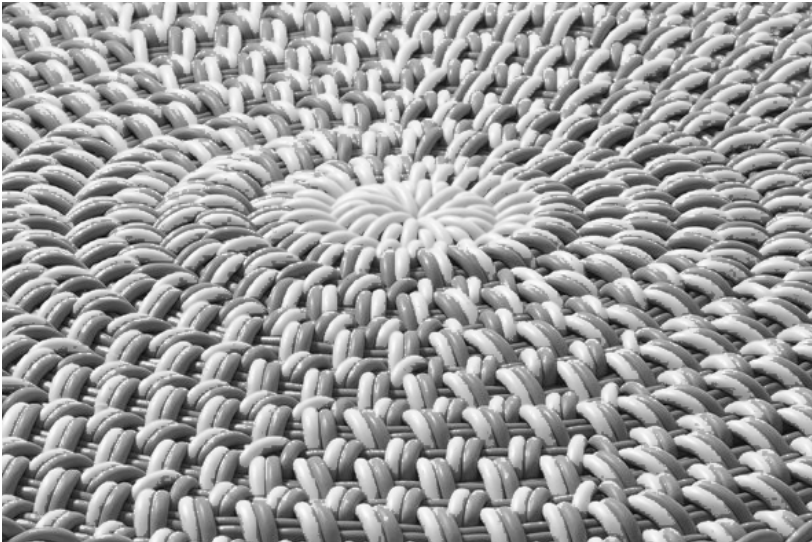

# MIST ROUND MAT

Mist Round Mat in Marble, 30" Ø

<i>Sizes</i>	<i>MSRP</i>
30" Ø	\$399
4' Ø	\$1049
6' Ø	\$2399
8' Ø	\$4279

- Mats are made in our 1.0" thick Bold Weave.
- Made-to-order, please allow 3-6 weeks for production.
- Fully handmade in London, England.
- Made of high-performance silicone.