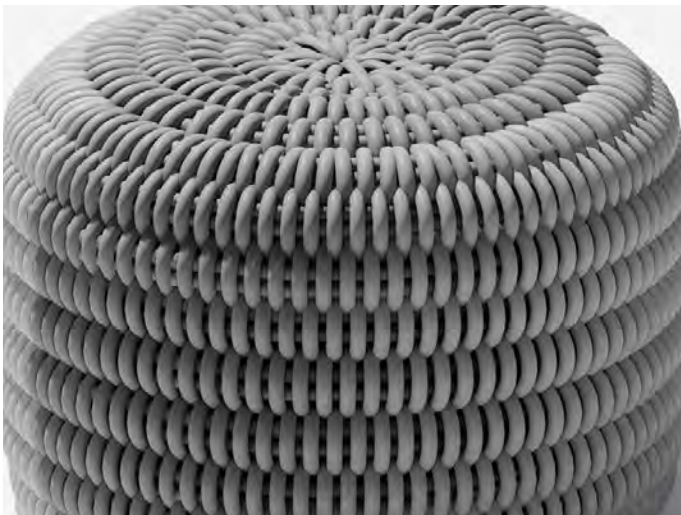

Soft Stone

Suggesting tones and textures of smooth weathered rock, Soft Stone is a supremely versatile style.