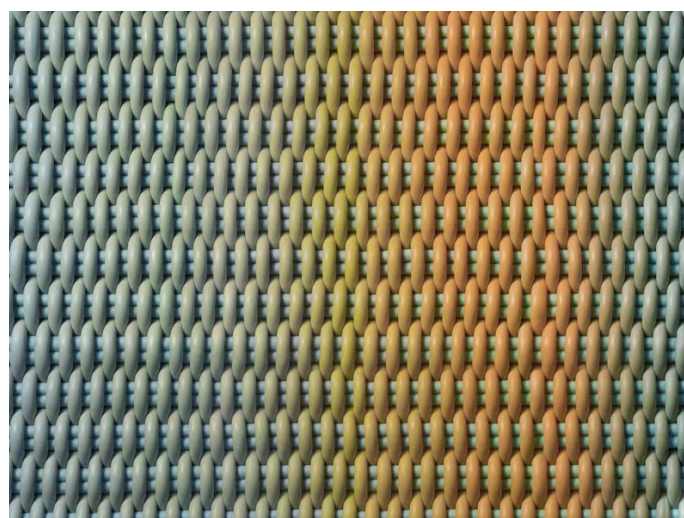

Tropic Sunset Fresh orange blends with the hue of the sky at twilight in Tropic Sunset, mixing to create a magical spectrum of colors.

MATS

CHROMA MAT