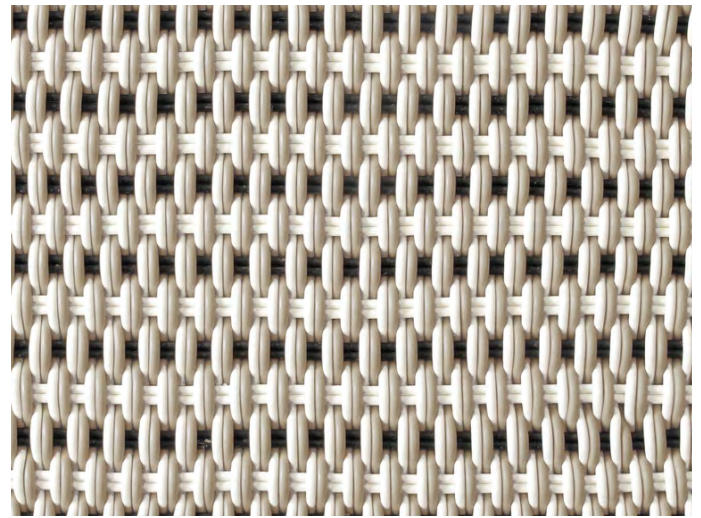

Canyonlands A subtle yet complex mix of white and black, offset by a bold warm beige accent.