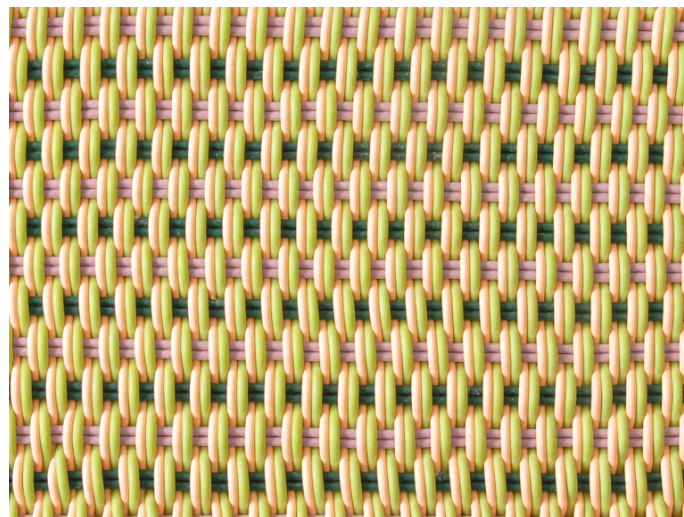

Jungle Cruise Bright pops of greens, pinks, and purples mix in Jungle Cruise. An exotic journey.