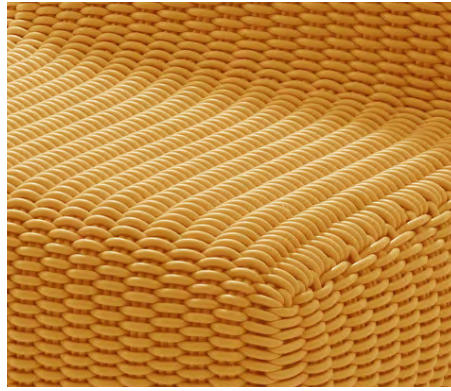

Mango

FURNITURE

MONOCHROME LOUNGER