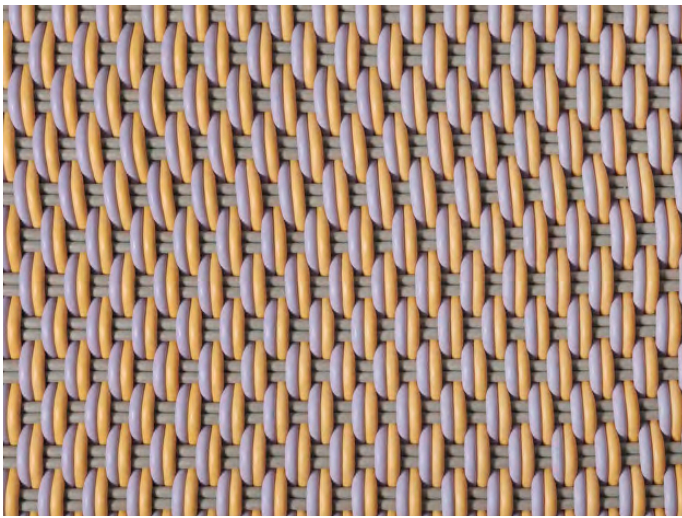

Clouds of Venus

A surprising mix of lavender, mango, and beige give Clouds of Venus an otherworldly beauty.