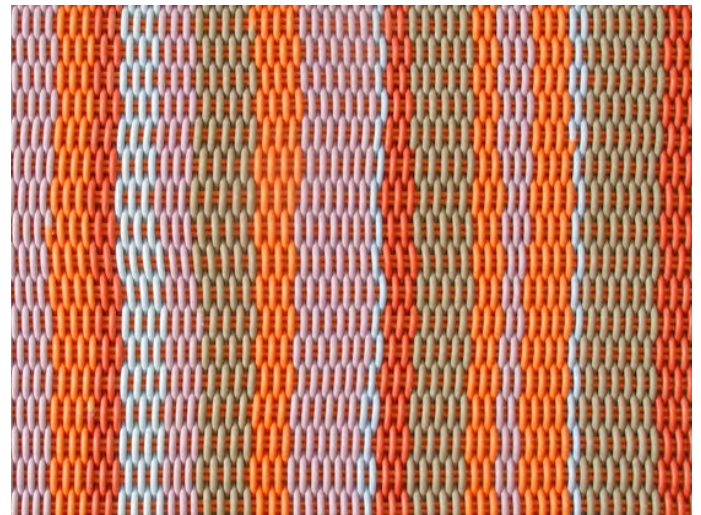

Mardi Gras

A super festive palette of fresh oranges, reds, purples and blues. A celebration!