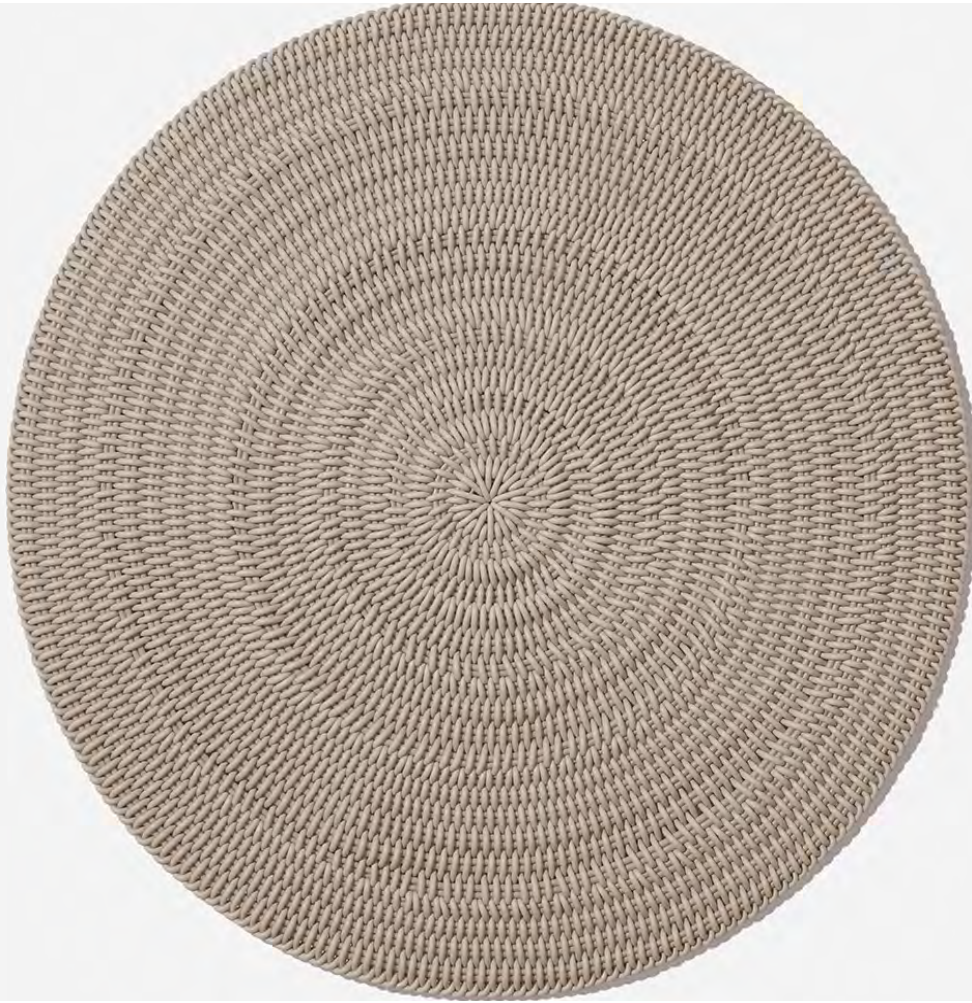

MONOCHROME ROUND RUG

Monochrome Round Rug in Clay, 30" Ø

Sizes	MSRP
30" Ø	$499
4' Ø	$999
6' Ø	$2199
8' Ø	$3999