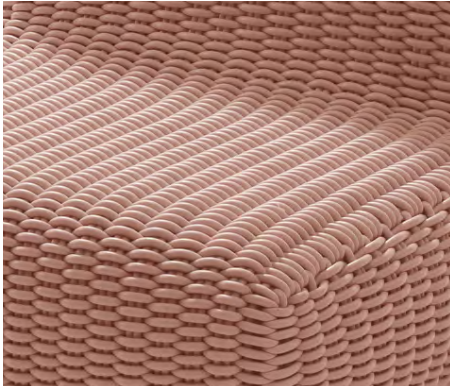

Blush

FURNITURE

MONOCHROME LOUNGER