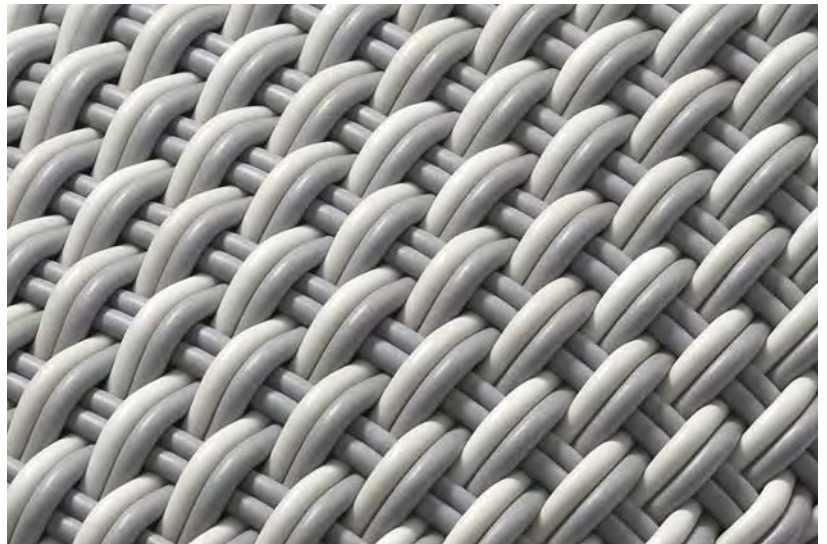

Glacier

Emerald

Plum

Charcoal

Marshmallow

PILLOWS

SOLID PILLOW

# MIST PILLOW

Mist Pillow in Marble, 12" x 20"

<b>Sizes</b>	<b>MSRP</b>
13" x 13"	\$169
12" x 20"	\$229
16" x 16"	\$239
20" x 20"	\$329

- Pillows are made in our 0.5" thick Bold Weave.
- Made-to-order, please allow 3-6 weeks for production.
- Fully handmade in London, England.
- Made of high-performance silicone.