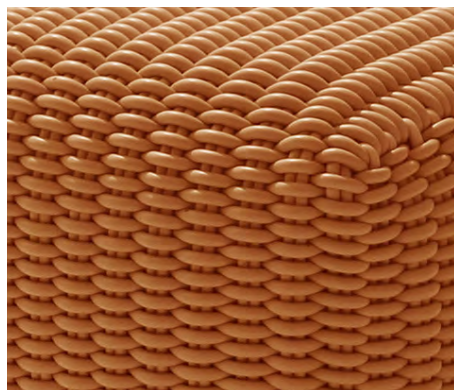

Peach

FURNITURE

MONOCHROME STOOL