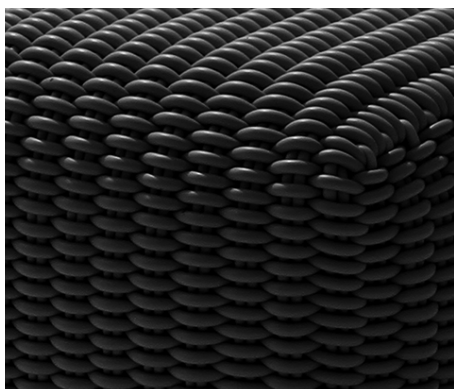

Charcoal

FURNITURE

MONOCHROME STOOL