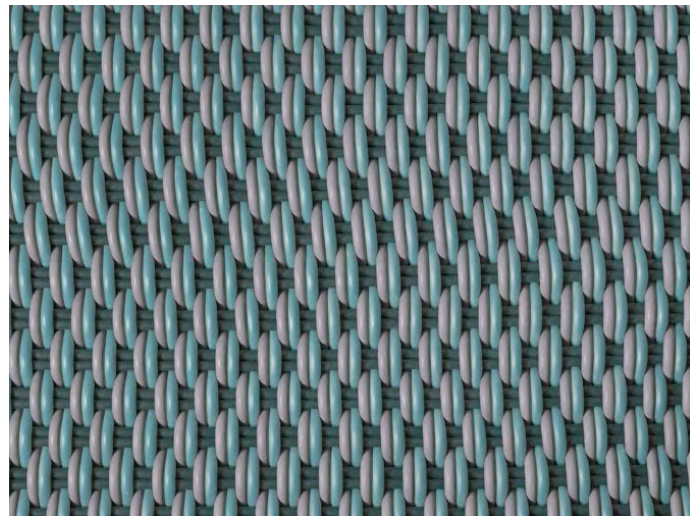

Lake Neptune

Varying green hues mix with cool grey to create an icy, mysterious colorway.