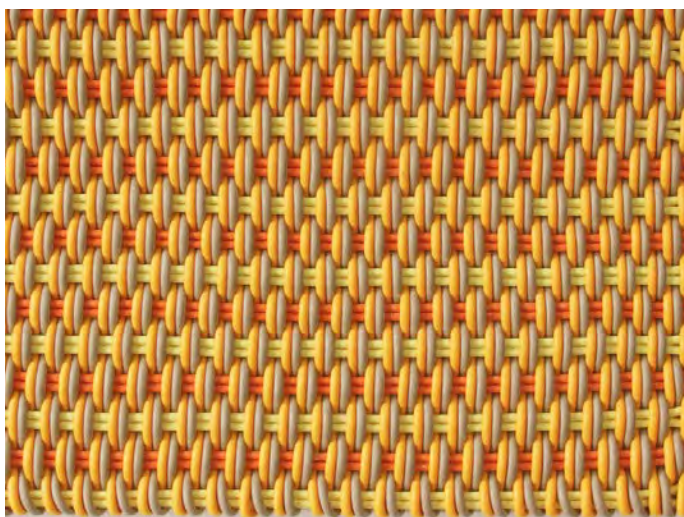

Mandarin Peel Sweet orange and citrus hues mix to create Mandarin Peel. A juicy, refreshing colorway.