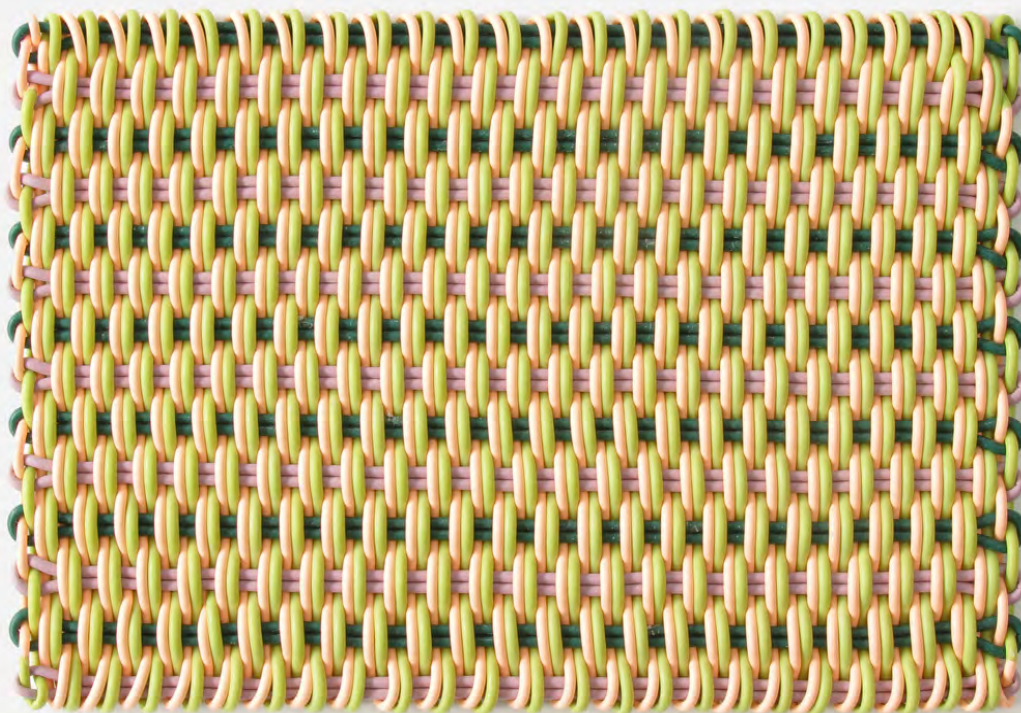

EXOTICA MAT

	Sizes	MSRP
Kitchen, Bath and Doormats	18" x 27"	$219
	21" x 34"	$349
	2' x 3'	$419
	2' x 4'	$559
	3' x 5'	$1059
Runners	2' x 6'	$849
	2'6" x 7'	$1229
	2'6" x 8'	$1409
	2'6" x 9'	$1579
Area Rugs	4' x 8'	$2249
	6' x 9'	$3799
	8' x 10'	$5629
	9' x 12'	$7599
	12' x 15'	$12669