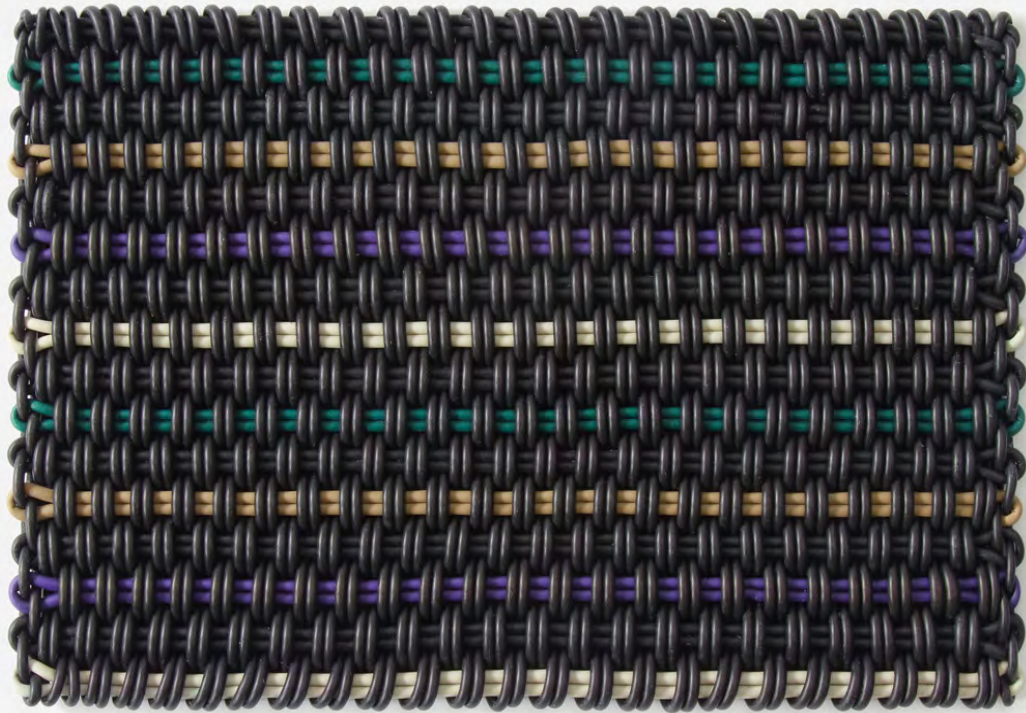

COLORADO MAT

	Sizes	MSRP
Kitchen, Bath and Doormats	18" x 27"	$219
	21" x 34"	$349
	2' x 3'	$419
	2' x 4'	$559
	3' x 5'	$1059
Runners	2' x 6'	$849
	2'6" x 7'	$1229
	2'6" x 8'	$1409
	2'6" x 9'	$1579
Area Rugs	4' x 8'	$2249
	6' x 9'	$3799
	8' x 10'	$5629
	9' x 12'	$7599
	12' x 15'	$12669