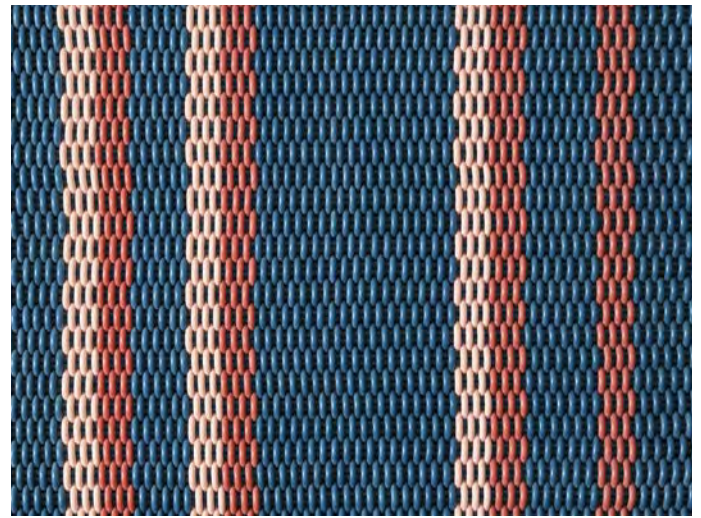

- Rugs are made in our 0.5" thick Fine Weave.
- Made-to-order, please allow 3-6 weeks for production.
- Fully handmade in London, England.
- Made of high-performance silicone.

*Sun Path*

Like a stroll through a moonlit park in the springtime, Evening Path features a night sky blue with stripes of deep red and warm pink.