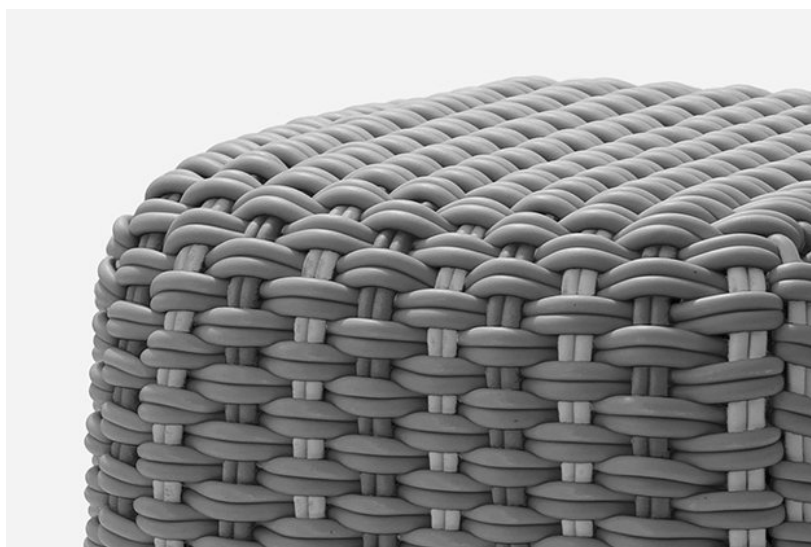

# CLOUD SQUARE STOOL

Cloud Stool in Grey Stone

<b>Sizes</b>	<b>MSRP</b>
20" L x 20" W x 15" H	\$1485

- Made in our 1.0" thick Bold Weave.
- Made-to-order, please allow 3-6 weeks for production.
- Fully handmade in London, England.
- Made of high-performance silicone.