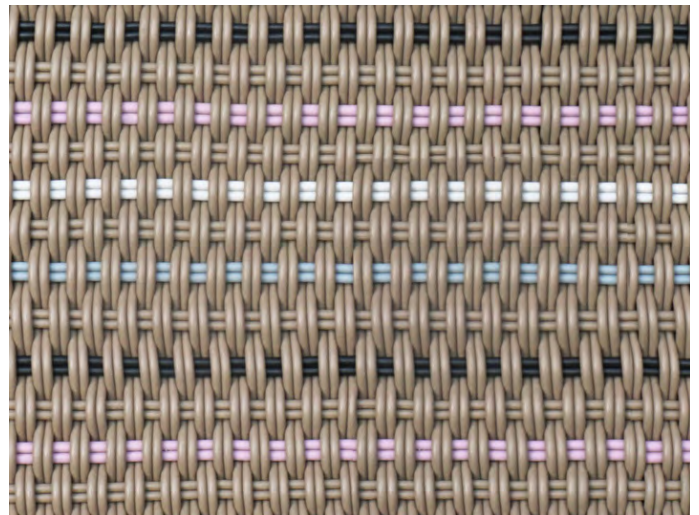

Highlands Ranch

A warm beige base mixes with pops of natural color- lavender, charcoal, and stone grey.