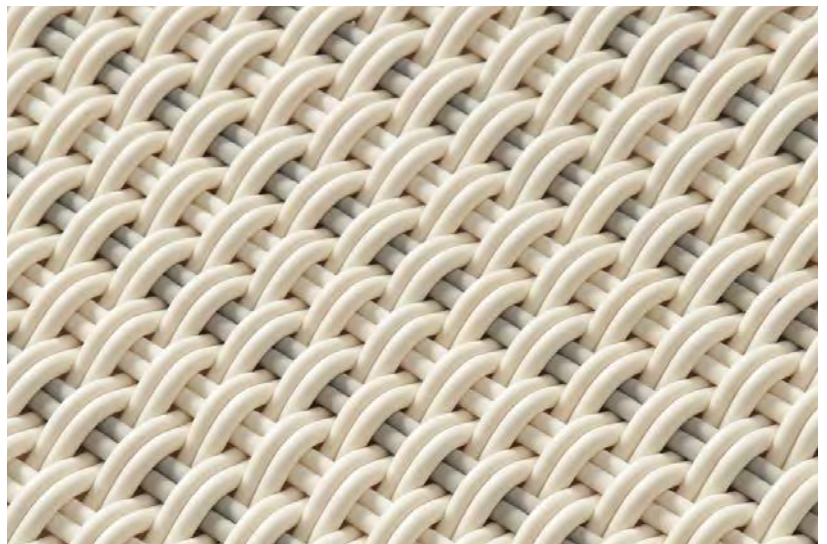

Cloud Mat in White Smoke, 21" x 34"

- Mats are made in our 1.0" thick Bold Weave.
- Made-to-order, please allow 3-6 weeks for production.
- Fully handmade in London, England.
- Made of high-performance silicone.