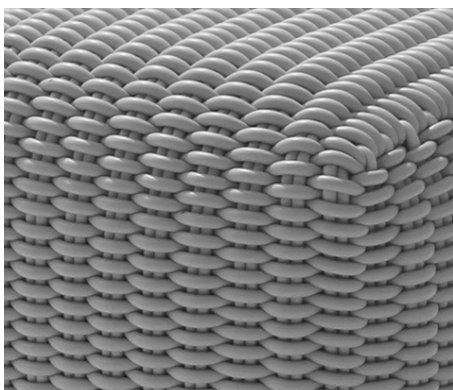

Slate

FURNITURE

MONOCHROME BENCH