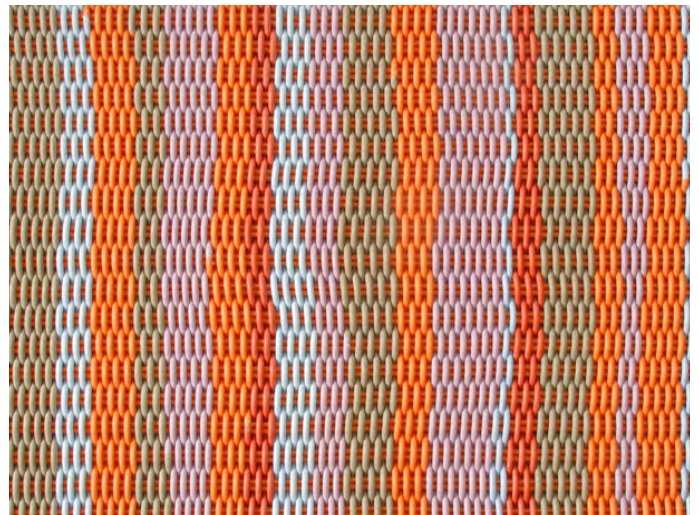

Mardi Gras

A super festive palette of fresh oranges, reds, purples and blues. A celebration!