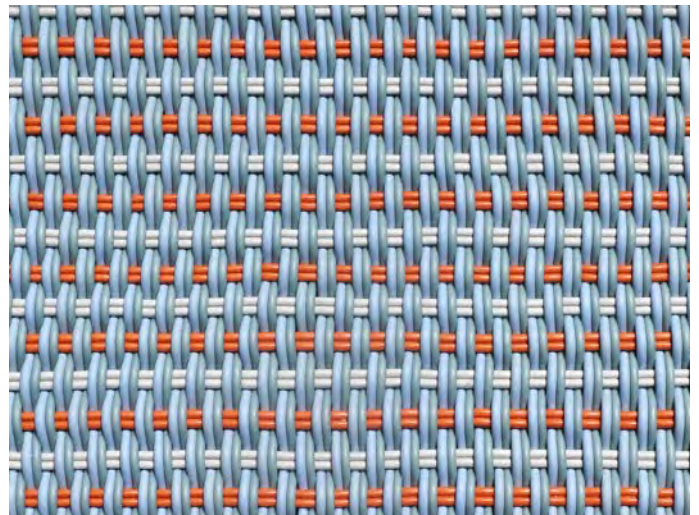

Mardi Gras

A super festive palette of fresh oranges, reds, purples and blues. A celebration!