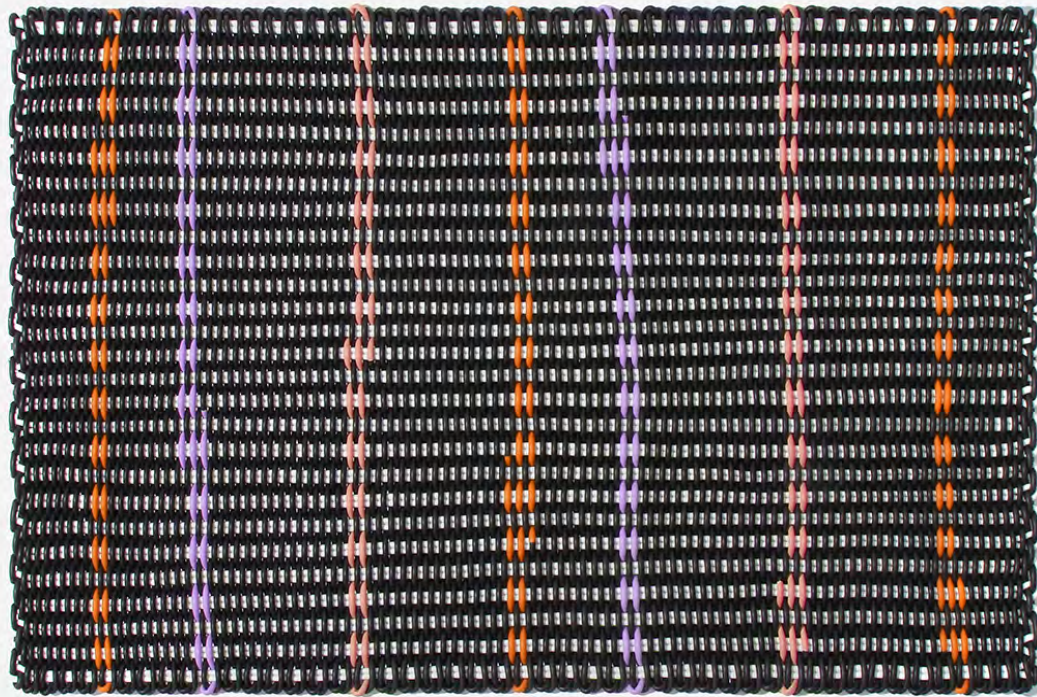

PASSES RUG

	Sizes	MSRP
Kitchen, Bath and Doormats	18" x 27"	$209
	21" x 34"	$269
	2' x 3'	$329
	2' x 4'	$439
	3' x 5'	$829
Runners	2' x 6'	$659
	2'6" x 7'	$959
	2'6" x 8'	$1099
	2'6" x 9'	$1239
Area Rugs	4' x 8'	$1759
	6' x 9'	$3079
	8' x 10'	$4399
	9' x 12'	$5939
	12' x 15'	$9899