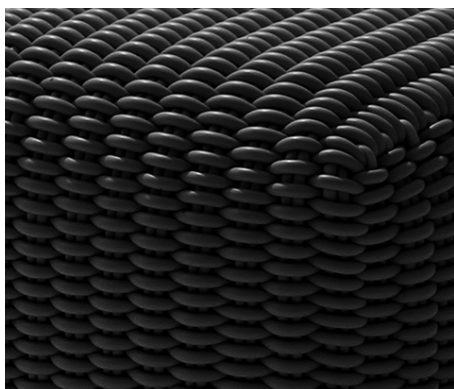

Charcoal

FURNITURE

MONOCHROME BENCH