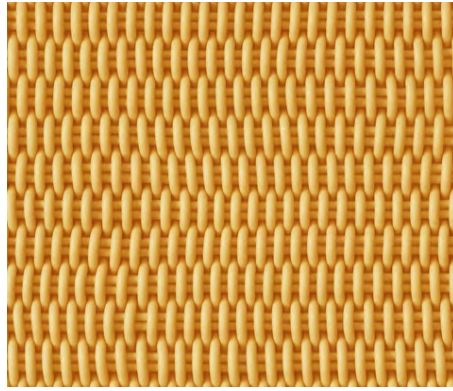

- Mats are made in our 1.0" thick Bold Weave.
- Made-to-order, please allow 3-6 weeks for production.
- Fully handmade in London, England.
- Made of high-performance silicone.

**MATS**

**SOLID MAT**

*Lavender*