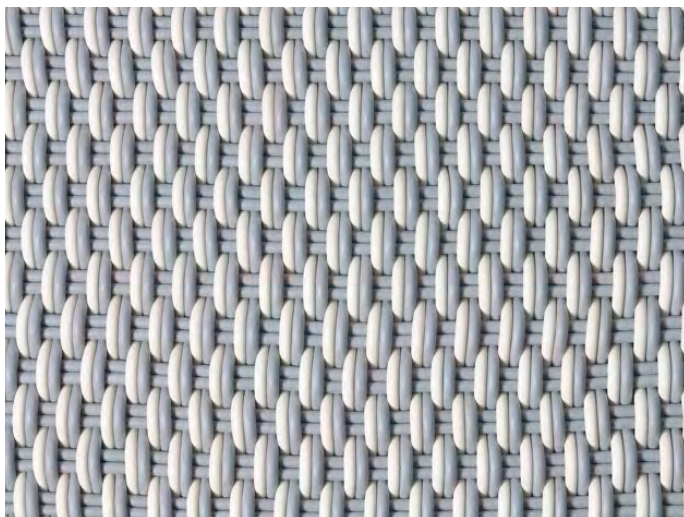

Marble A combination of white and grey mix in Marble. A classic color mix that will fit perfectly within any natural palette.