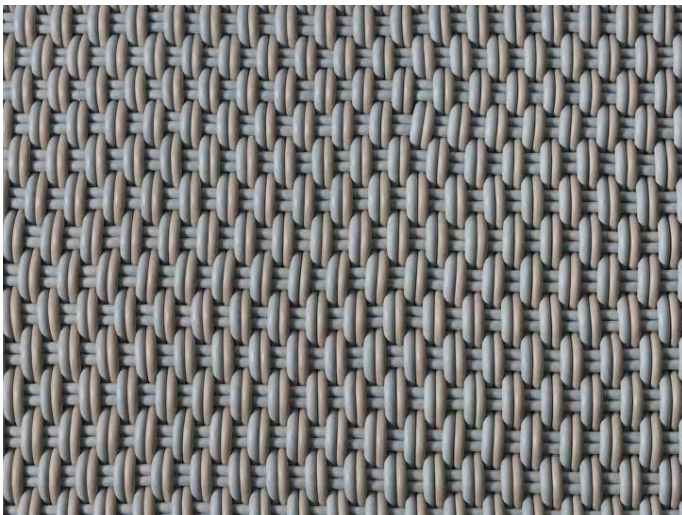

Sandstone Sandstone features a subtle mix of slate grey and warm beige. The perfect neutral style.