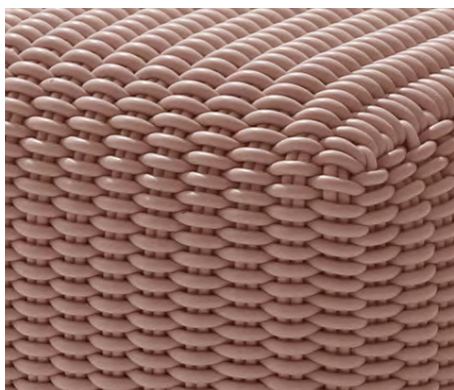

Blush

FURNITURE

MONOCHROME STOOL