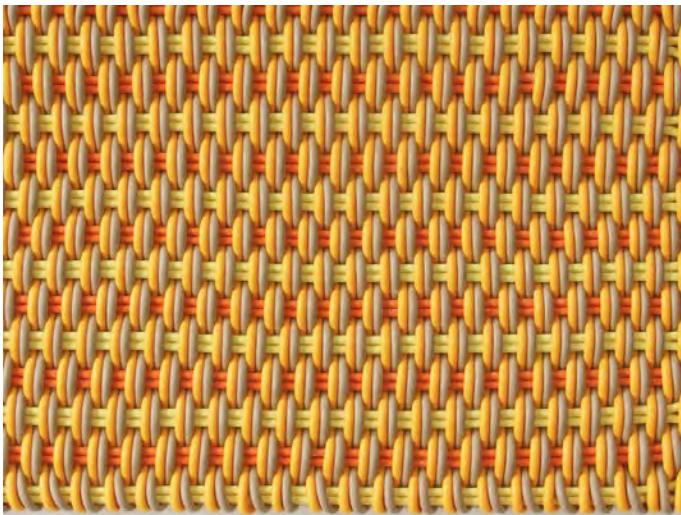

Cliff Walk

Earthy hues and subtle pink and white highlights give Cliff Walk an understated, natural elegance.