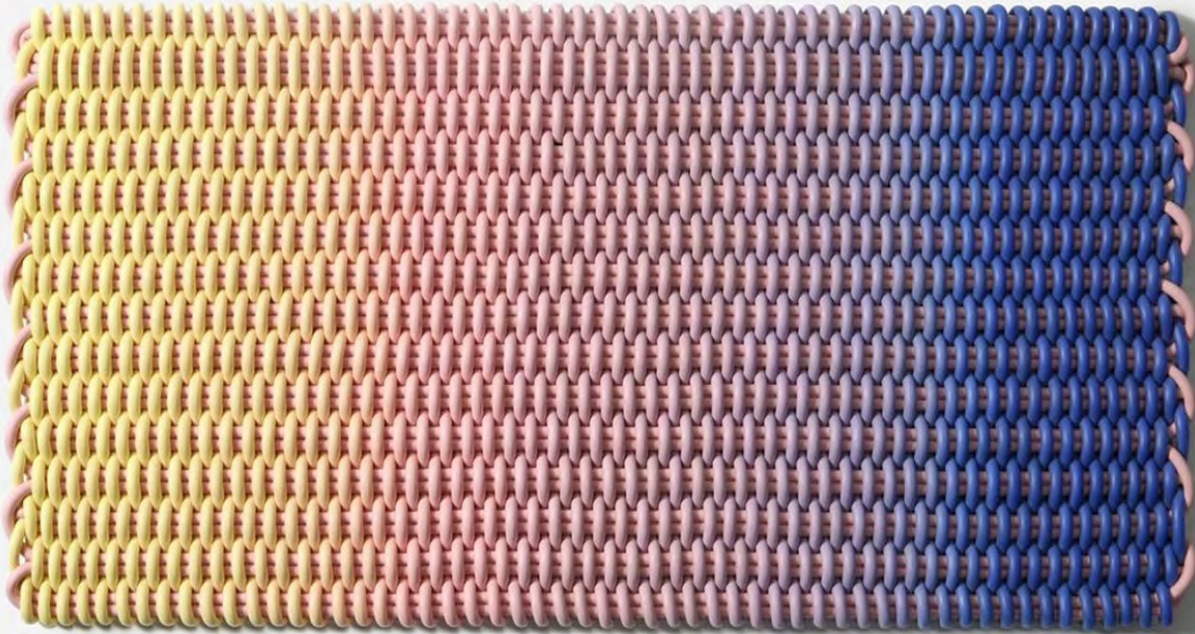

# SPECTRA MAT

Spectra Mat in Star Cloud, 2' x 4'

<b>Sizes</b>	<b>MSRP</b>
2' x 4'	\$659
3' x 5'	\$1229
2' x 6'	\$989

- Mats are made in our 1.0" thick Bold Weave.
- Made-to-order, please allow 3-6 weeks for production.
- Fully handmade in London, England.
- Made of high-performance silicone.