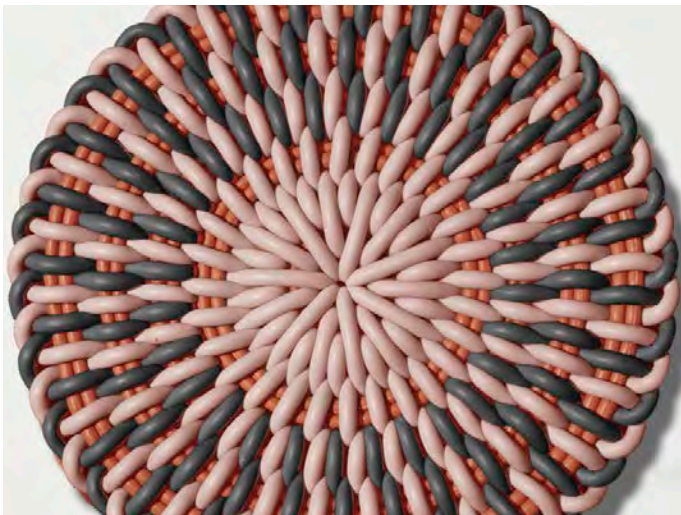

Jupiter Sky

Warm pink and orange hues are offset by black stripes. A fiery, fantastic combination.

SEAT CUSHIONS

MOONSTONE ROUND SEAT CUSHION