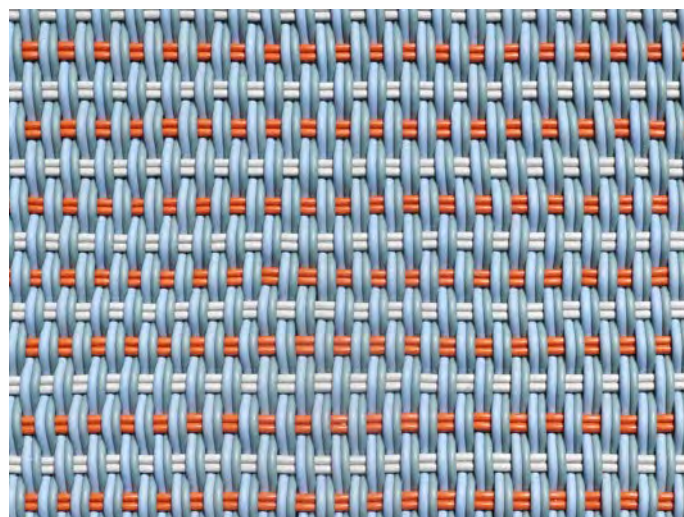

Lily Pond A refreshing blend of light blue, green, and grey with a bright pop of orange. An organic, elegant combination.

FURNITURE

EXOTICA STOOL