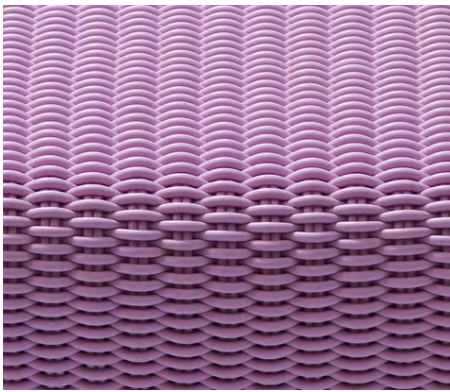

Lavender

FURNITURE

SOLID LOUNGER SQUARE