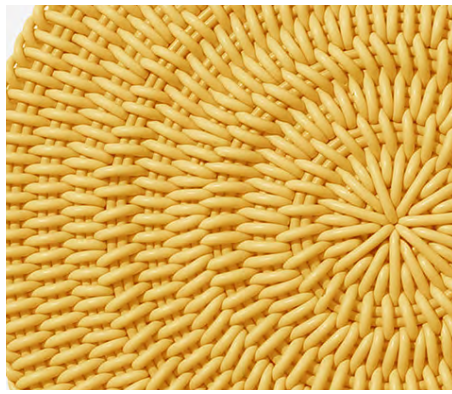

Mango

MATS

MONOCHROME ROUND MAT