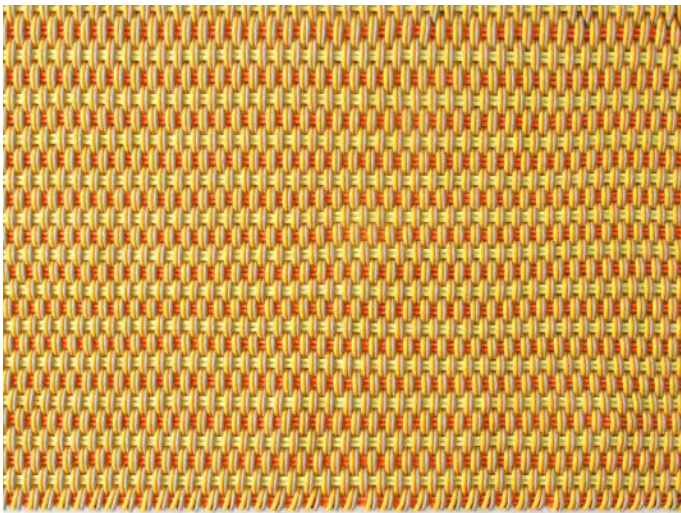

Mandarin Peel Sweet orange and citrus hues mix to create Mandarin Peel. A juicy, refreshing colorway.