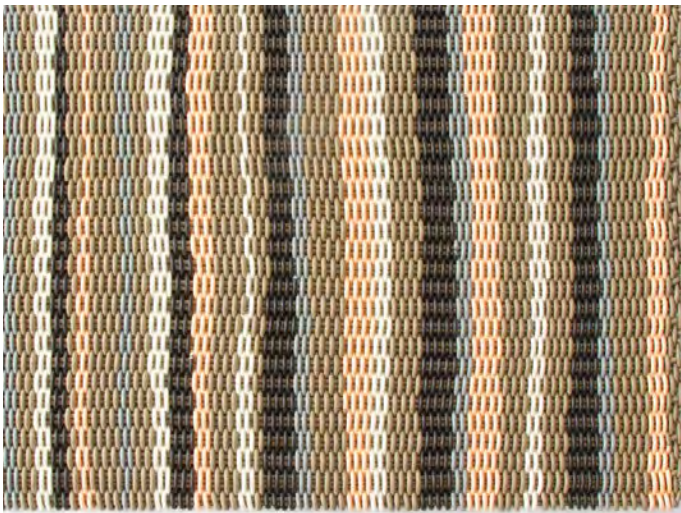

Cliff Walk

Earthy hues and subtle pink and white highlights give Cliff Walk an understated, natural elegance.