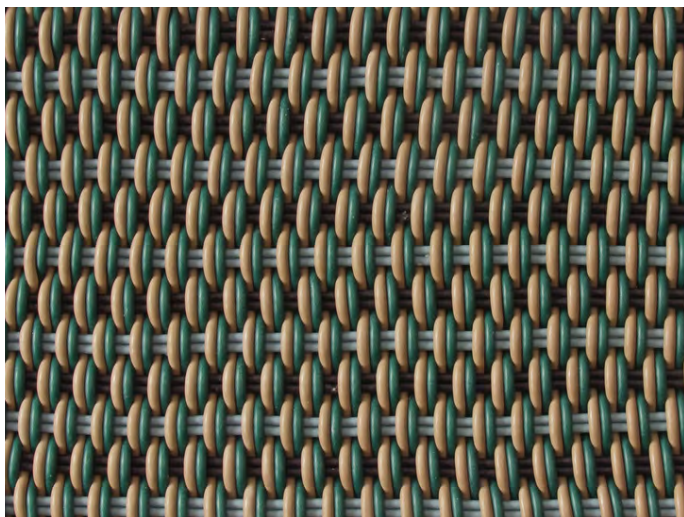

Forest Walk Moments of greens mix with tan and black in Forest Walk. A lush, organic colorway.