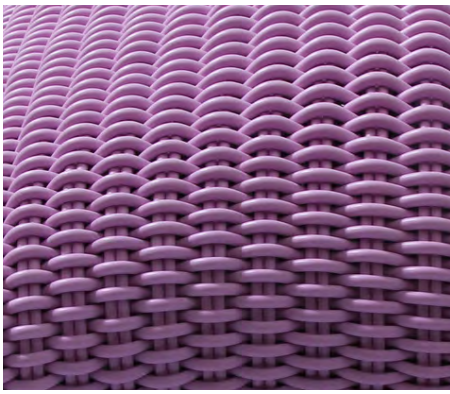

Lavender

FURNITURE

SOLID FLOOR PILLOW