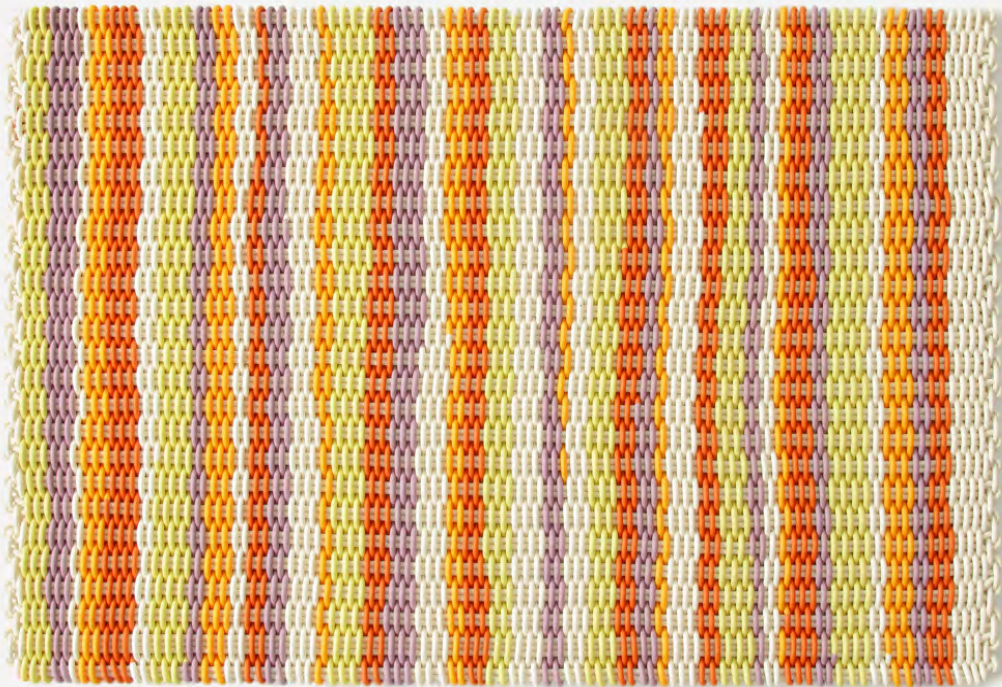

ZUMA RUG

Zuma Rug in Beach Party, 21" x 34"

	Sizes	MSRP
Kitchen, Bath and Doormats	18" x 27"	$209
	21" x 34"	$269
	2' x 3'	$329
	2' x 4'	$439
	3' x 5'	$829
Runners	2' x 6'	$659
	2'6" x 7'	$959
	2'6" x 8'	$1099
	2'6" x 9'	$1239
Area Rugs	4' x 8'	$1759
	6' x 9'	$3079
	8' x 10'	$4399
	9' x 12'	$5939
	12' x 15'	$9899