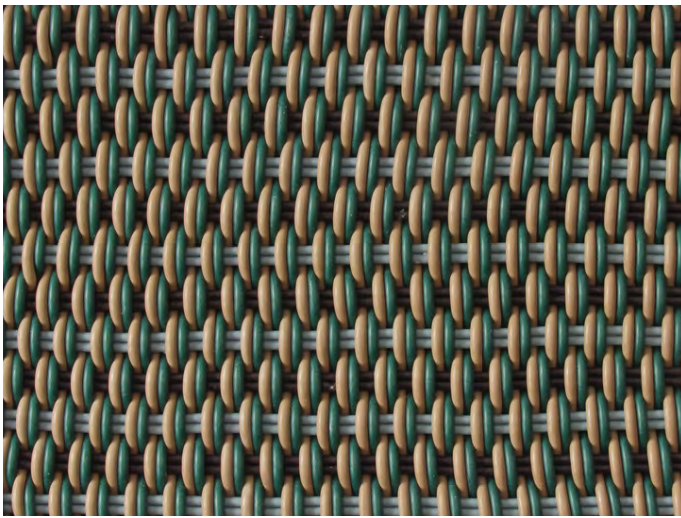

Beach Party

Pops of lavender, fresh orange, and soft yellows make for a tropical, beachy favorite.