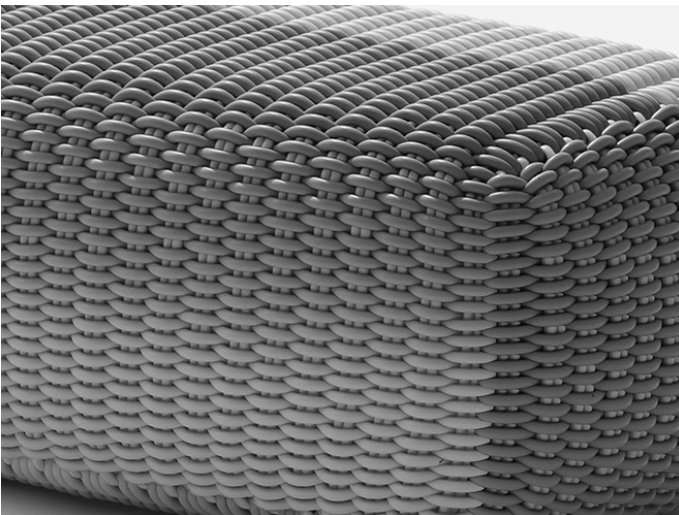

Soft Stone

Suggesting tones and textures of smooth weathered rock, Soft Stone is a supremely versatile style.