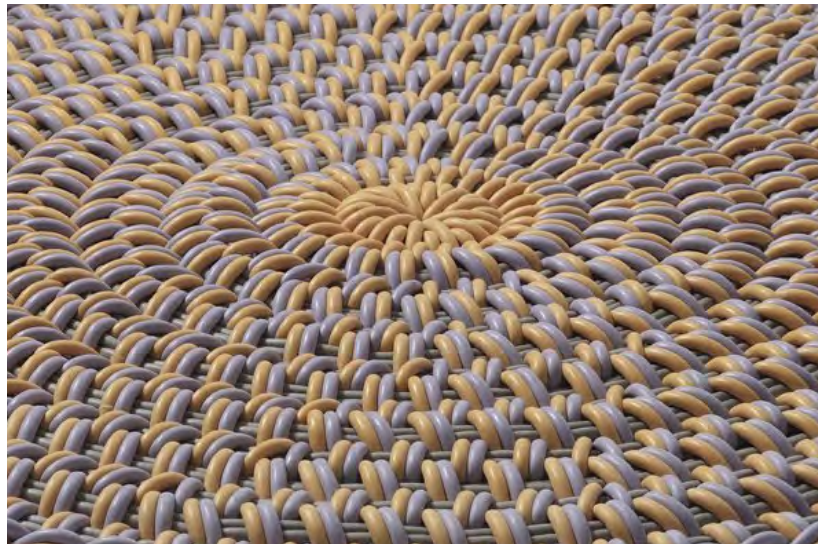

# MIST ROUND MAT

Mist Round Mat in Marble, 30" Ø

<i>Sizes</i>	<i>MSRP</i>
30" Ø	\$399
4' Ø	\$1049
6' Ø	\$2399
8' Ø	\$4279

- Mats are made in our 1.0" thick Bold Weave.
- Made-to-order, please allow 3-6 weeks for production.
- Fully handmade in London, England.
- Made of high-performance silicone.

**Marble** A combination of white and grey mix in Marble. A classic color mix that will fit perfectly within any natural palette.

**Meteorite** A bold black accent, amidst a ground of slate grey, defines Meteorite. A neutral style with an edge.

# MOONSTONE ROUND MAT

Moonstone Round Mat in Clouds of Venus, 30" Ø

<b>Sizes</b>	<b>MSRP</b>
30" Ø	\$399
4' Ø	\$1049
6' Ø	\$2399
8' Ø	\$4279

- Mats are made in our 1.0" thick Bold Weave.
- Made-to-order, please allow 3-6 weeks for production.
- Fully handmade in London, England.
- Made of high-performance silicone.