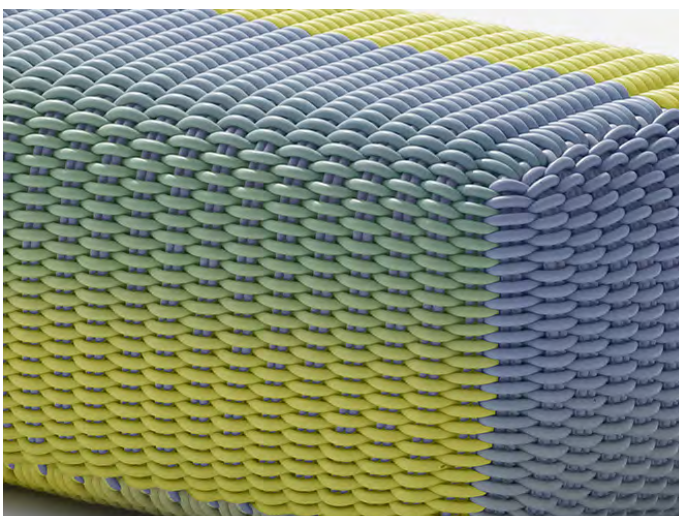

Lemon Grass

Sunny yellow blends with verdant green in Lemon Grass, mixing to create a magical spectrum of colours.