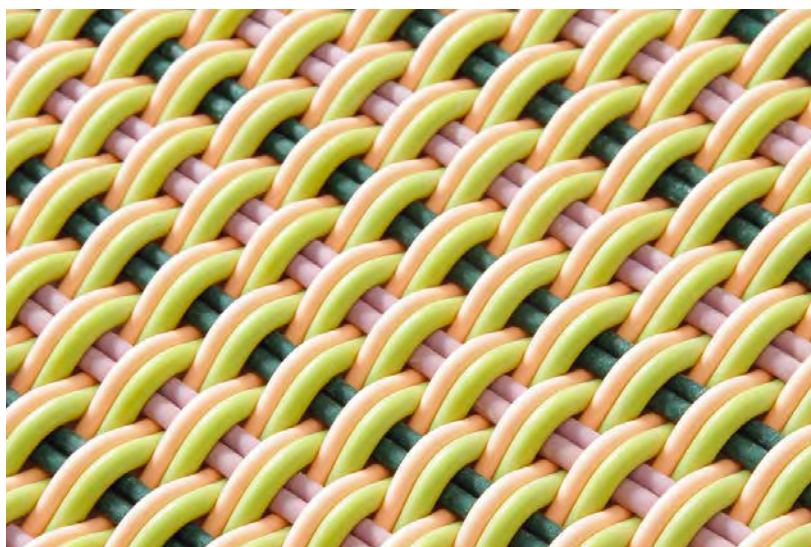

- Mats are made in our 1.0" thick Bold Weave.
- Made-to-order, please allow 3-6 weeks for production.
- Fully handmade in London, England.
- Made of high-performance silicone.

*Forest Walk* Moments of greens mix with tan and black in Forest Walk. A lush, organic colorway.