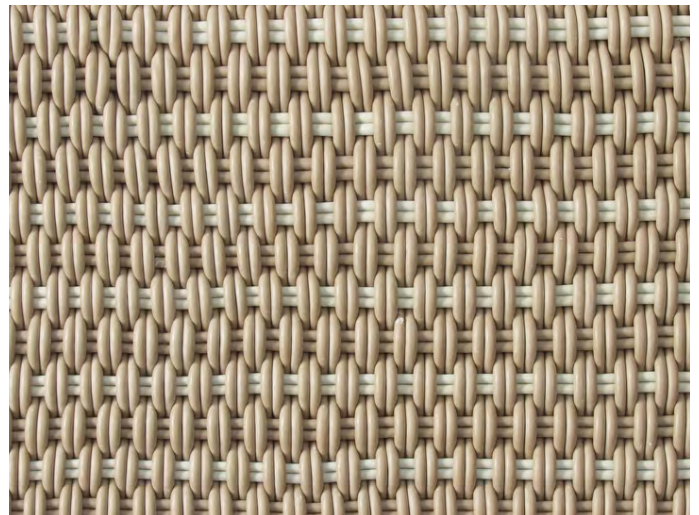

Tatami Tan Tan and grey mix in this organic, versatile style. A supremely natural colorway perfect in any interior or exterior.