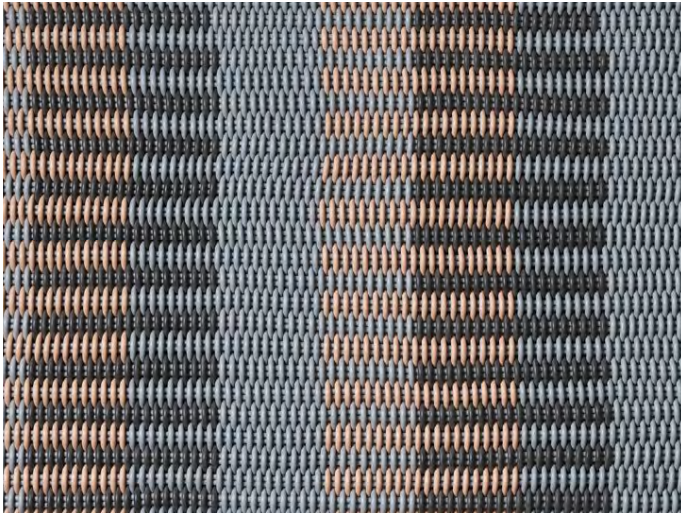

- Rugs are made in our 0.5" thick Fine Weave.
- Made-to-order, please allow 3-6 weeks for production.
- Fully handmade in London, England.
- Made of high-performance silicone.

*Rose Garden* Warm blush stands out amidst a ground of cool grey and black. Imagine a stony path through a garden of roses in peak bloom.