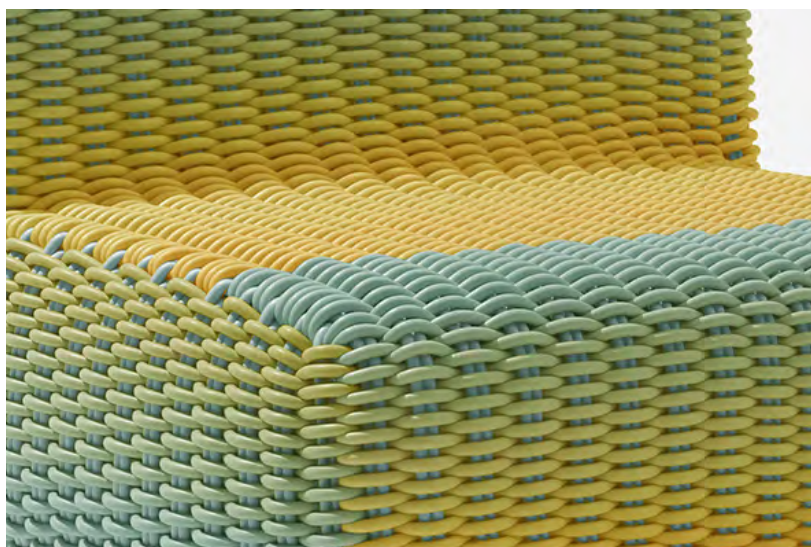

# CHROMA LOUNGER

Chroma Lounger in Tropic Sunset, 36" L x 36" W x 24" H

**Sizes**

36" L x 36" W x 24" H

**MSRP**

\$4400

- Made in our 1.0" thick Bold Weave.
- Made-to-order, please allow 3-6 weeks for production.
- Fully handmade in London, England.
- Made of high-performance silicone.