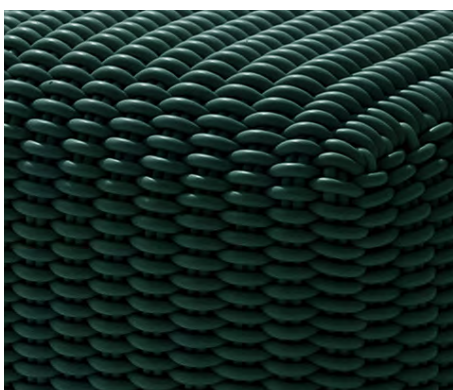

Emerald

FURNITURE

MONOCHROME STOOL