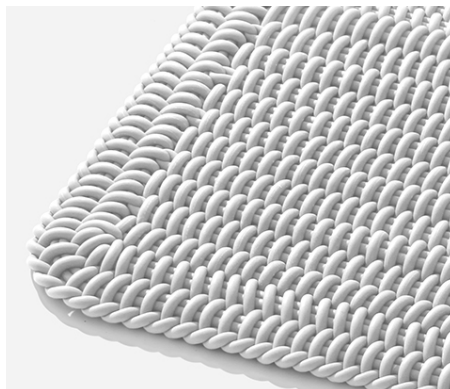

Plum

Charcoal

Marshmallow

MATS

MONOCHROME ROUNDED MAT