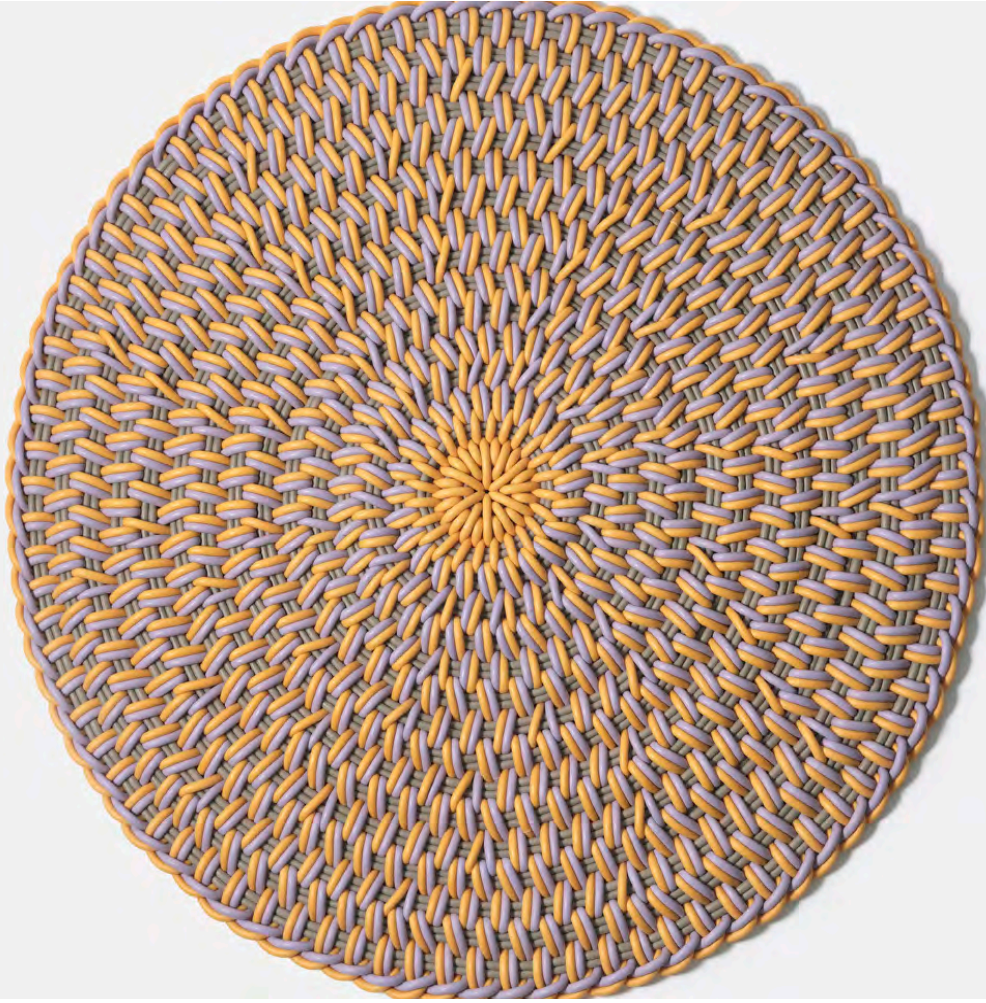

MOONSTONE ROUND MAT

Moonstone Round Mat in Clouds of Venus, 30" Ø

Sizes	MSRP
30" Ø	$399
4' Ø	$1049
6' Ø	$2399
8' Ø	$4279