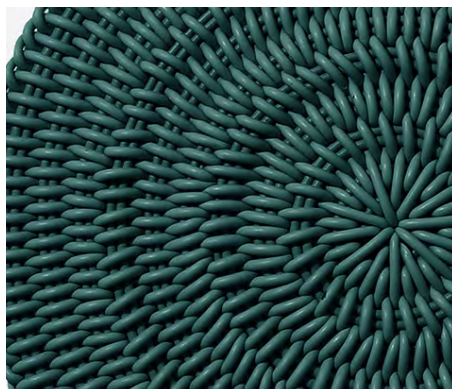

Emerald

MATS

MONOCHROME ROUND MAT