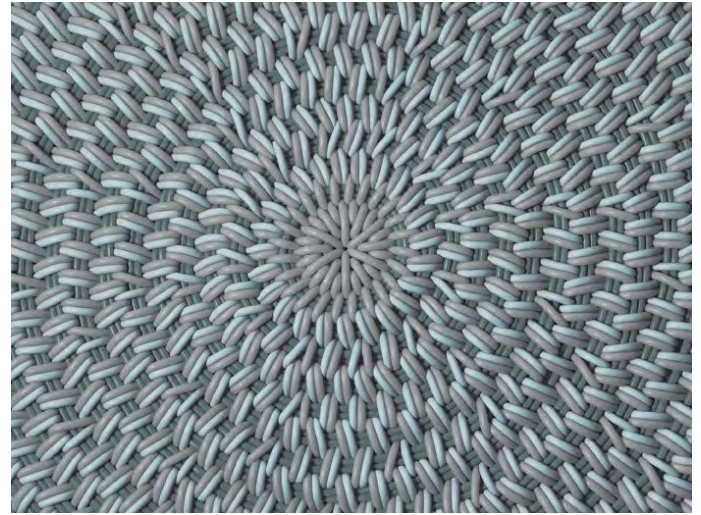

Lake Neptune

Varying green hues mix with cool grey to create an icy, mysterious colorway.