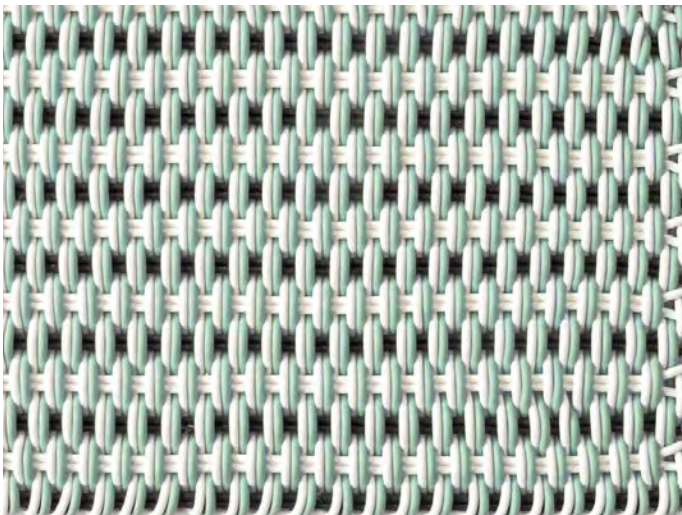

Glacier Bay A subtle yet complex mix of white and black, offset by a bold blue green accent.