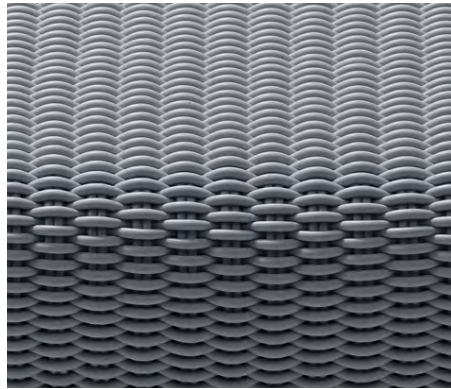

Slate

FURNITURE

SOLID LOUNGER SQUARE