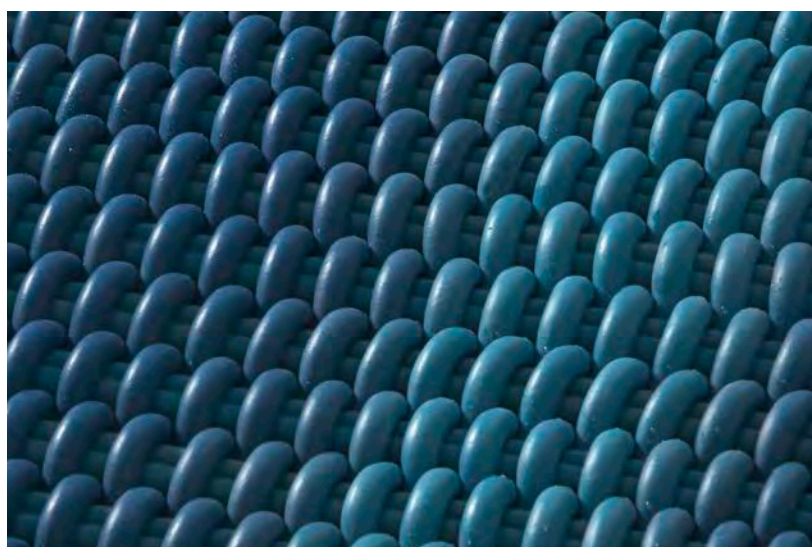

Chroma Mat in Deep Ocean, 2' x 3'

Deep Ocean

- Mats are made in our 1.0" thick Bold Weave.
- Made-to-order, please allow 3-6 weeks for production.
- Fully handmade in London, England.
- Made of high-performance silicone.

Inspired by the high seas, Deep Ocean adds an effortless aura of luxury to any space.

MATS

CHROMA MAT