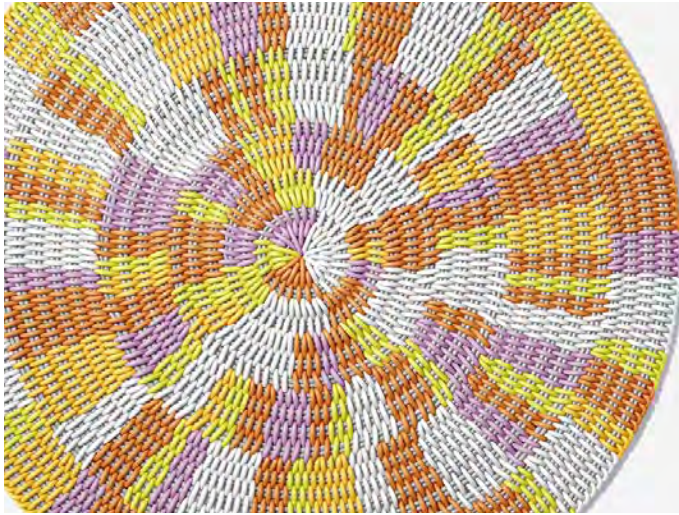

# ZUMA ROUND RUG

Zuma Round Rug in Beach Party, 30" Ø

<b>Sizes</b>	<b>MSRP</b>
30" Ø	\$549
4' Ø	\$1099
6' Ø	\$2499
8' Ø	\$4399

- Rugs are made in our 0.5" thick Fine Weave.
- Made-to-order, please allow 3-6 weeks for production.
- Fully handmade in London, England.
- Made of high-performance silicone.