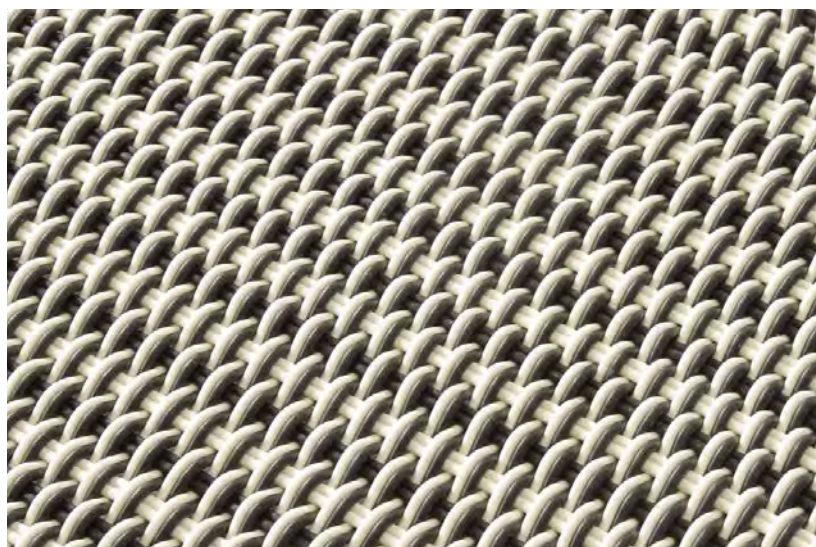

Atlas Rug in Montserrat, 21" x 34"

- Rugs are made in our 0.5" thick Fine Weave.
- Made-to-order, please allow 3-6 weeks for production.
- Fully handmade in London, England.
- Made of high-performance silicone.