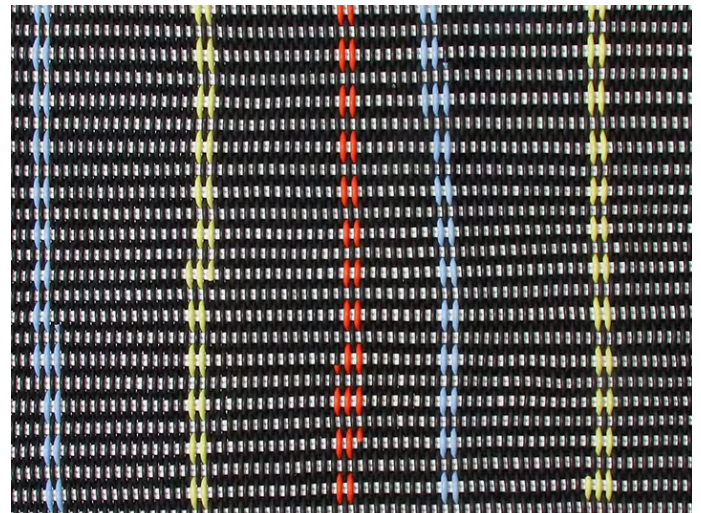

St. Moritz Yellow, blue, and red hues accent a brilliant style pairing a black ground over a bright white inner cord.

RUGS

PASSES RUG