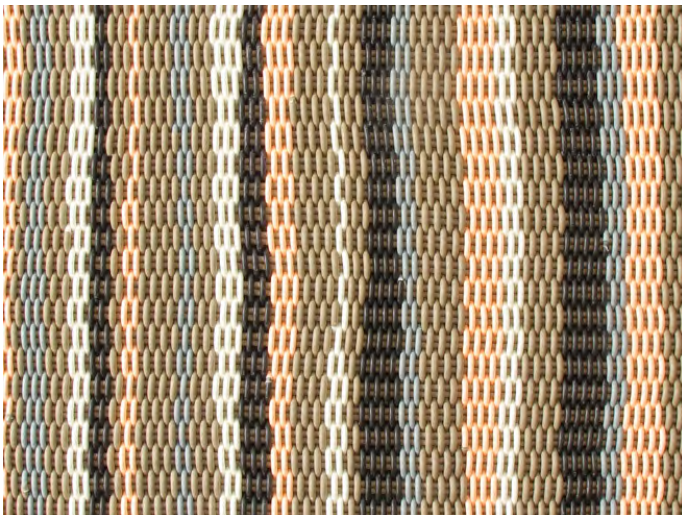

Cliff Walk

Earthy hues and subtle pink and white highlights give Cliff Walk an understated, natural elegance.