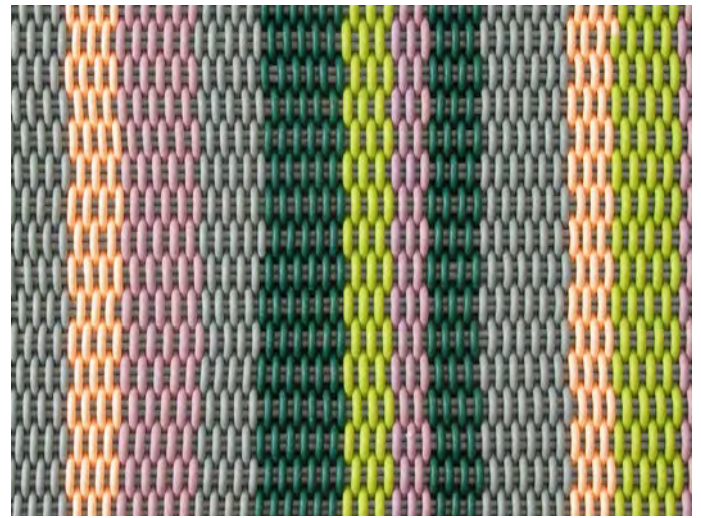

Botanic

Lush colors of fresh flowers, leaves, and grasses combine harmoniously in Botanic.