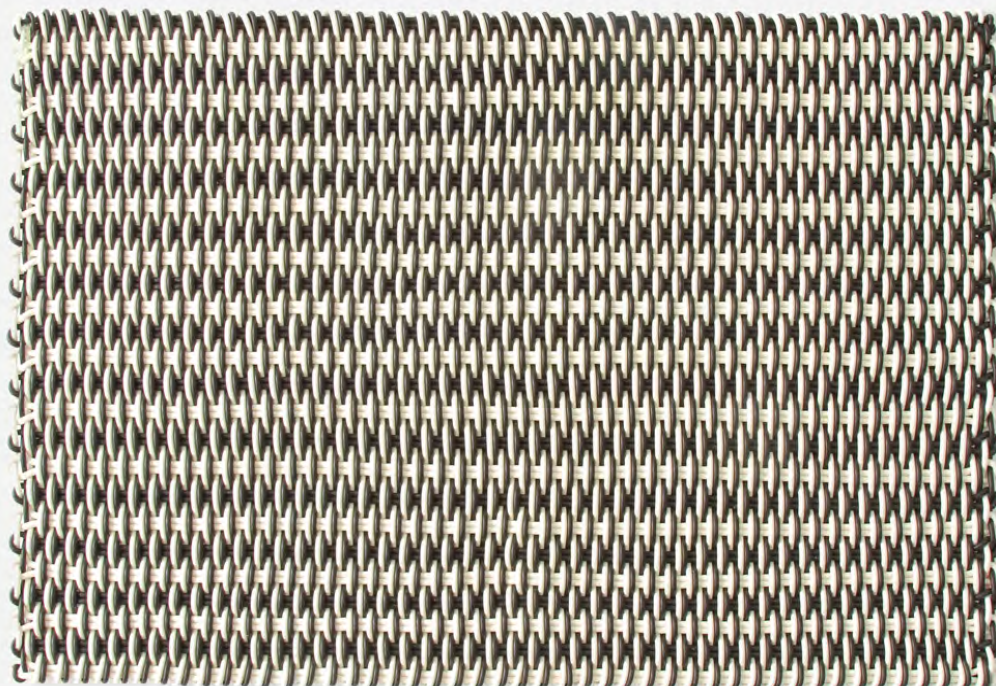

ATLAS RUG

	Sizes	MSRP
Kitchen, Bath and Doormats	18" x 27"	$199
	21" x 34"	$259
	2' x 3'	$319
	2' x 4'	$419
	3' x 5'	$789
Runners	2' x 6'	$629
	2'6" x 7'	$919
	2'6" x 8'	$1049
	2'6" x 9'	$1189
Area Rugs	4' x 8'	$1679
	6' x 9'	$2829
	8' x 10'	$4199
	9' x 12'	$5679
	12' x 15'	$9449