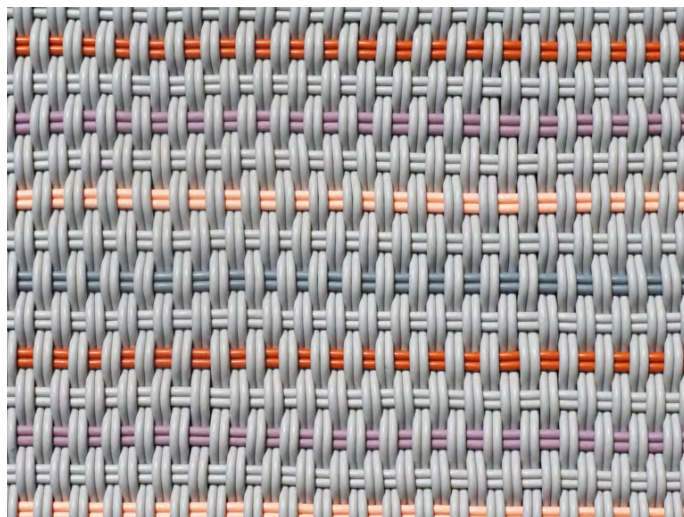

Durango

A light grey base mixes with pops of natural color- peach, blush, and lavender.