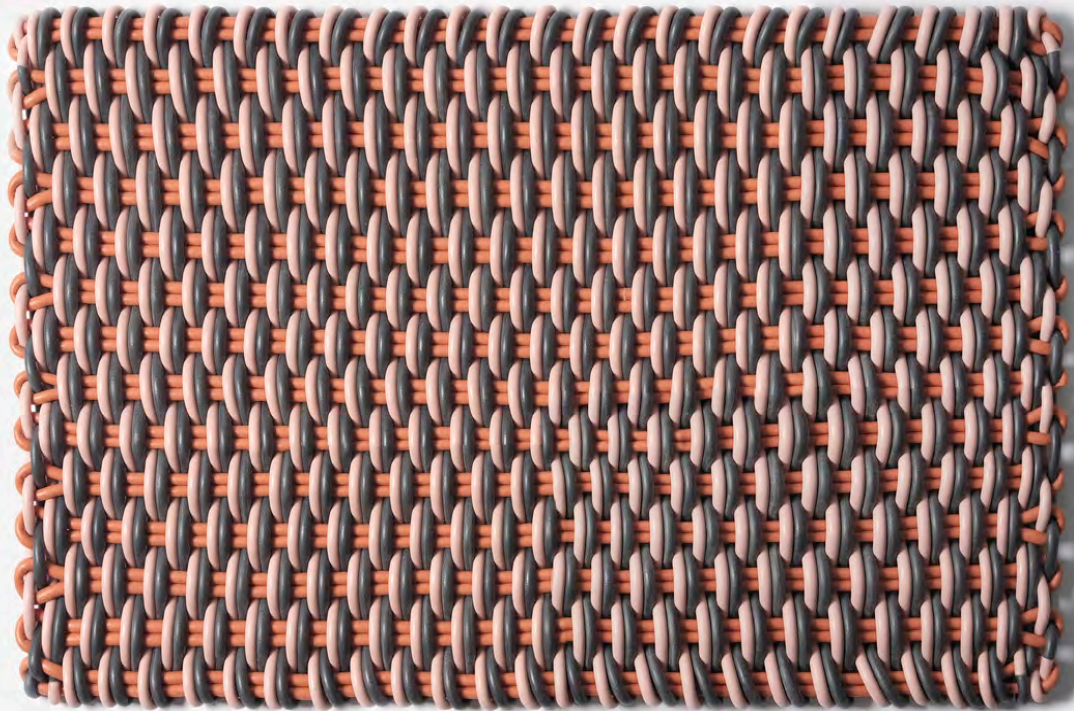

MOONSTONE MAT

	Sizes	MSRP
Kitchen, Bath and Doormats	18" x 27"	$219
	21" x 34"	$349
	2' x 3'	$419
	2' x 4'	$559
	3' x 5'	$1059
Runners	2' x 6'	$849
	2'6" x 7'	$1229
	2'6" x 8'	$1409
	2'6" x 9'	$1579
Area Rugs	4' x 8'	$2249
	6' x 9'	$3799
	8' x 10'	$5629
	9' x 12'	$7599
	12' x 15'	$12669