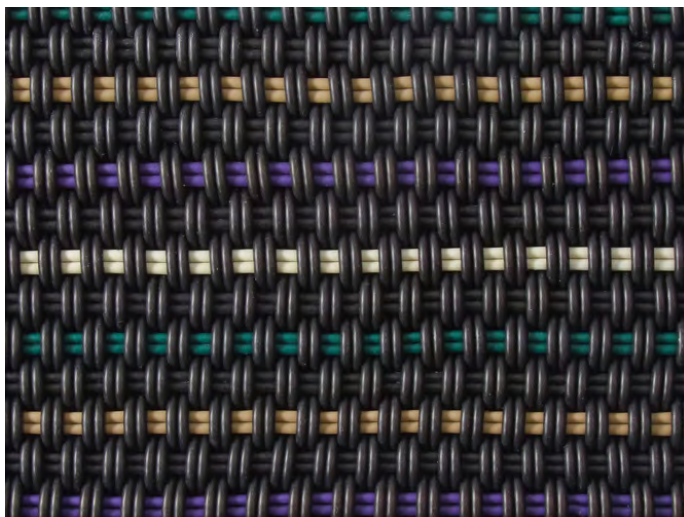

Aspen

A black base mixes with pops of natural color- beige, emerald green, plum, and stone grey.