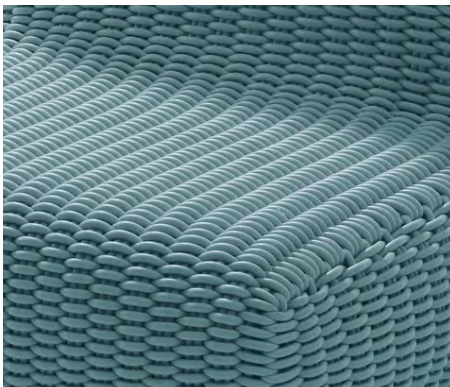

Glacier

FURNITURE

MONOCHROME LOUNGER