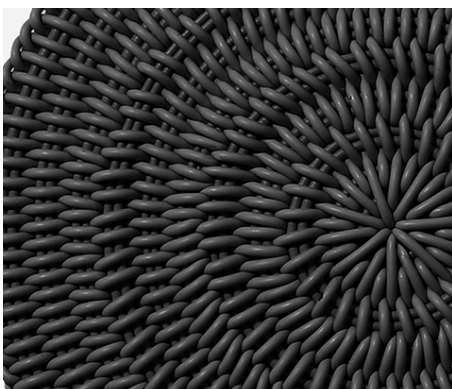

Charcoal

MATS

MONOCHROME ROUND MAT