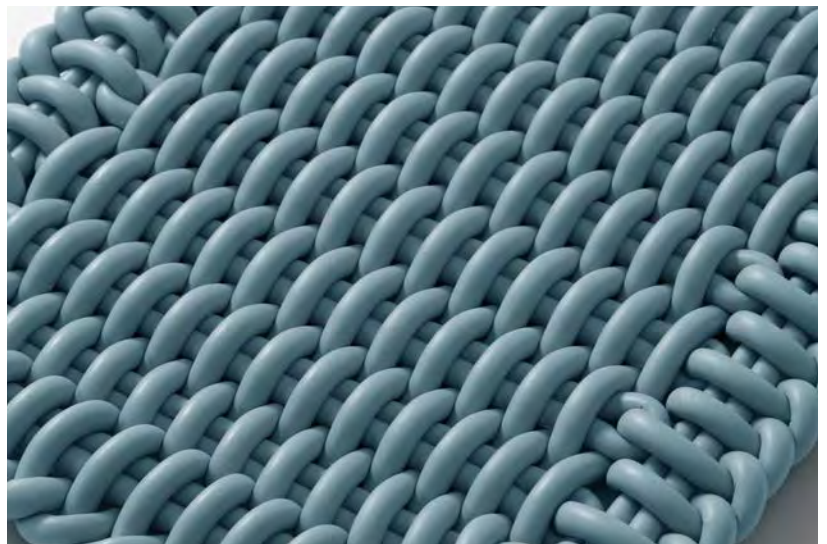

Solid Square Seat Cushion in Glacier, 14" x 14"

- Made in our 1.0" thick Bold Weave.
- Made-to-order, please allow 3-6 weeks for production.
- Fully handmade in London, England.
- Made of high-performance silicone.

SEAT CUSHIONS

MONOCHROME SQUARE SEAT CUSHIONS