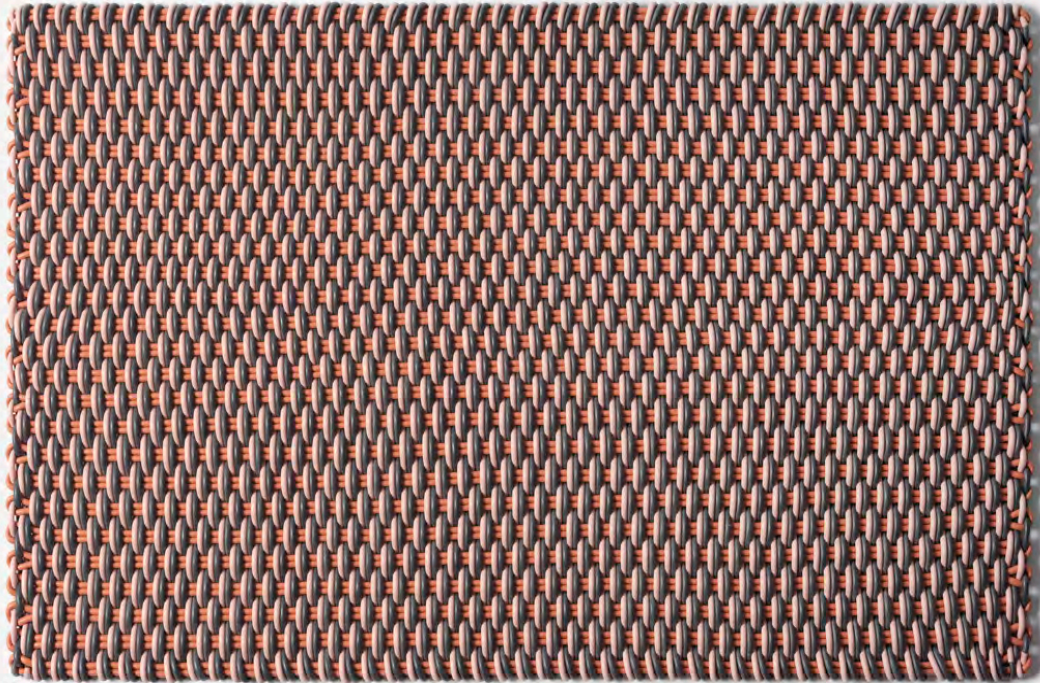

MOONSTONE RUG

	Sizes	MSRP
<i>Kitchen, Bath and Doormats</i>	18" x 27"	$199
	21" x 34"	$259
	2' x 3'	$319
	2' x 4'	$419
	3' x 5'	$789
<i>Runners</i>	2' x 6'	$629
	2'6" x 7'	$919
	2'6" x 8'	$1049
	2'6" x 9'	$1189
<i>Area Rugs</i>	4' x 8'	$1679
	6' x 9'	$2829
	8' x 10'	$4199
	9' x 12'	$5679
	12' x 15'	$9449