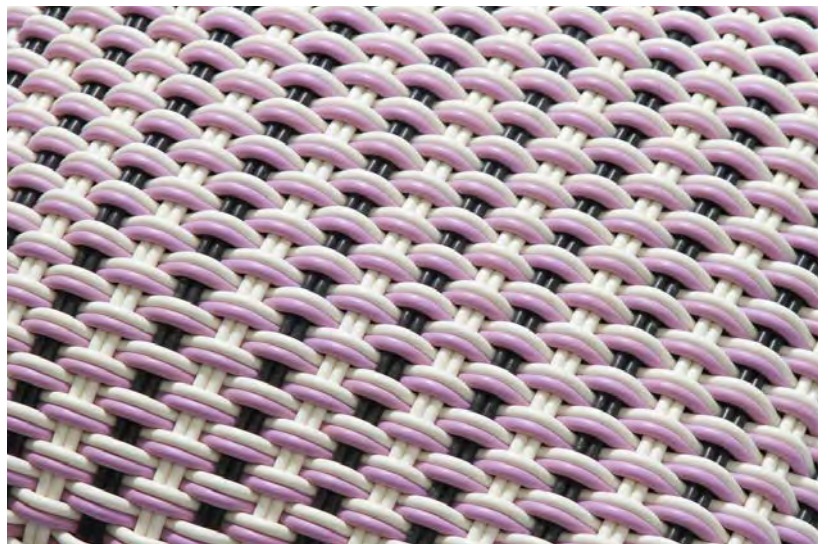

# POLARIS PILLOW

Polaris Pillow in Lavender Field, 16" x 16"

<b>Sizes</b>	<b>MSRP</b>
13" x 13"	\$169
12" x 20"	\$229
16" x 16"	\$239
20" x 20"	\$329

- Pillows are made in our 0.5" thick Bold Weave.
- Made-to-order, please allow 3-6 weeks for production.
- Fully handmade in London, England.
- Made of high-performance silicone.