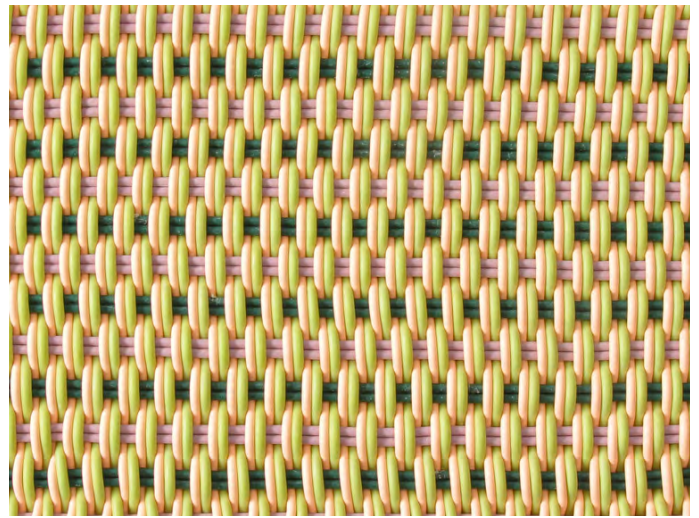

- Mats are made in our 1.0" thick Bold Weave.
- Made-to-order, please allow 3-6 weeks for production.
- Fully handmade in London, England.
- Made of high-performance silicone.

*Forest Walk* Moments of greens mix with tan and black in Forest Walk. A lush, organic colorway.