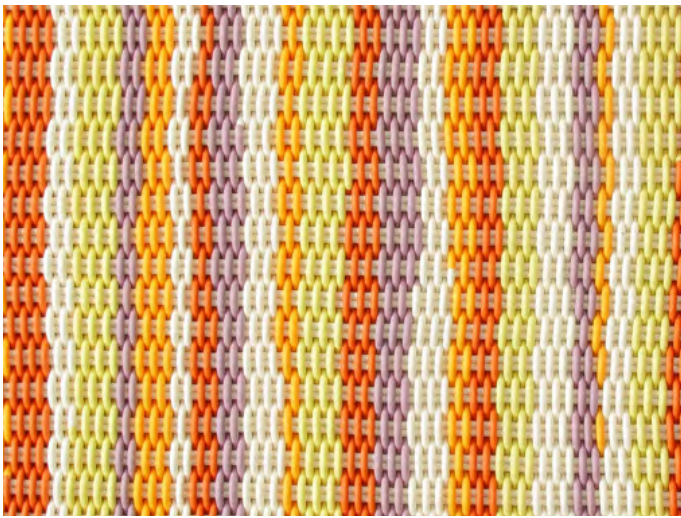

Beach Party

Pops of lavender, fresh orange, and soft yellows make for a tropical, beachy favorite.