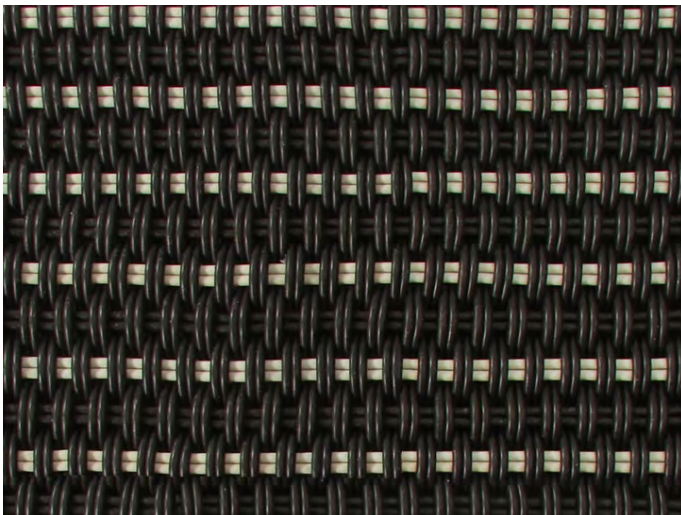

Cosmic Black A ground of solid black mixes with bright white accents, like stars in a night sky.