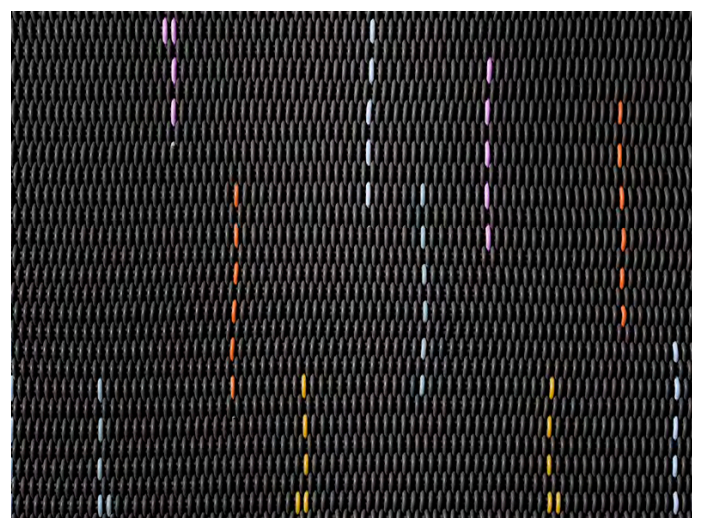

Firework A festive style which features a palette of five unique hues upon a black ground.

RUGS

CONFETTI RUG