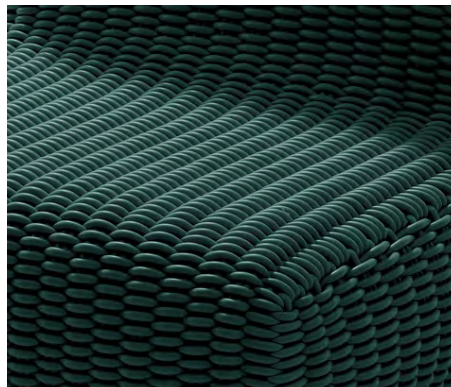

Emerald

FURNITURE

MONOCHROME LOUNGER