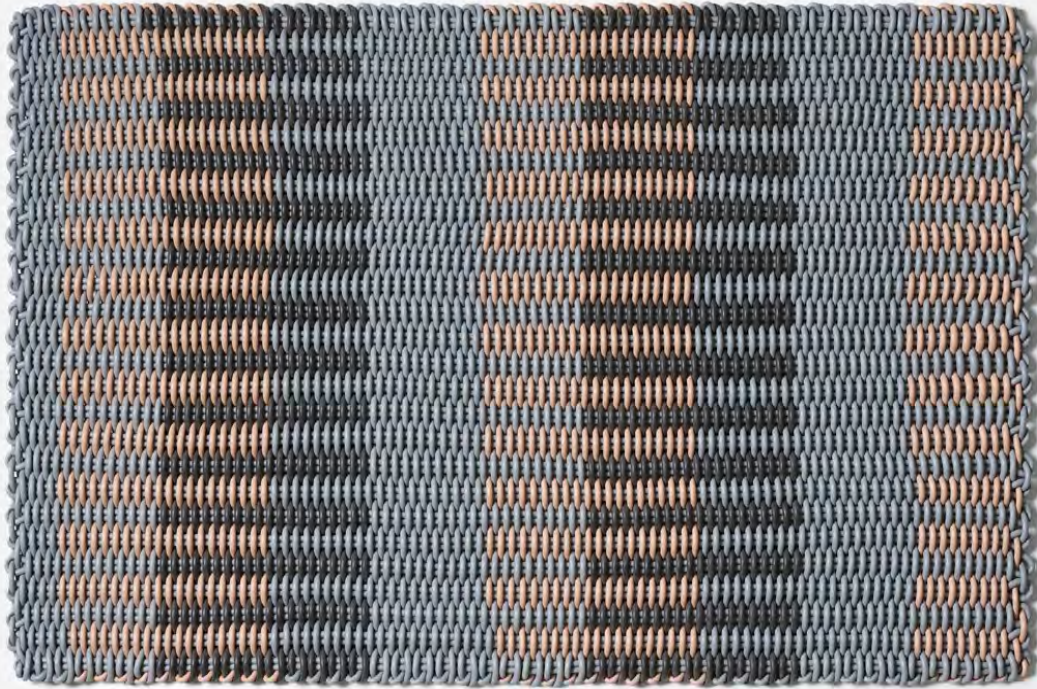

GARDEN RUG

	Sizes	MSRP
Kitchen, Bath and Doormats	18" x 27"	$209
	21" x 34"	$269
	2' x 3'	$329
	2' x 4'	$439
	3' x 5'	$829
Runners	2' x 6'	$659
	2'6" x 7'	$959
	2'6" x 8'	$1099
	2'6" x 9'	$1239
Area Rugs	4' x 8'	$1759
	6' x 9'	$3079
	8' x 10'	$4399
	9' x 12'	$5939
	12' x 15'	$9899