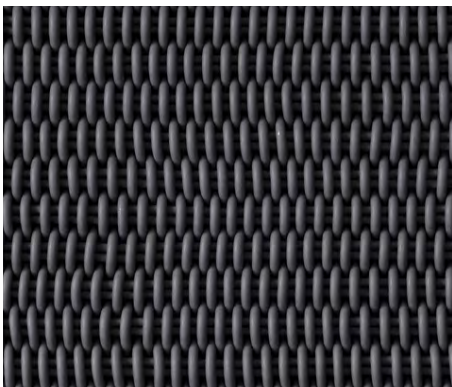

- Mats are made in our 1.0" thick Bold Weave.
- Made-to-order, please allow 3-6 weeks for production.
- Fully handmade in London, England.
- Made of high-performance silicone.

**MATS**

**SOLID MAT**

*Lavender*

*Charcoal*

*Marshmallow*

**MATS**

**SOLID MAT**