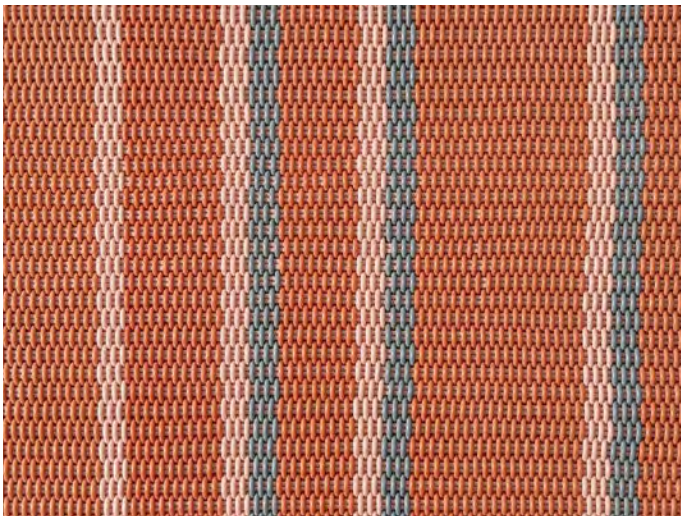

- Rugs are made in our 0.5" thick Fine Weave.
- Made-to-order, please allow 3-6 weeks for production.
- Fully handmade in London, England.
- Made of high-performance silicone.

*Sun Path*

Like a stroll through a moonlit park in the springtime, Evening Path features a night sky blue with stripes of deep red and warm pink.