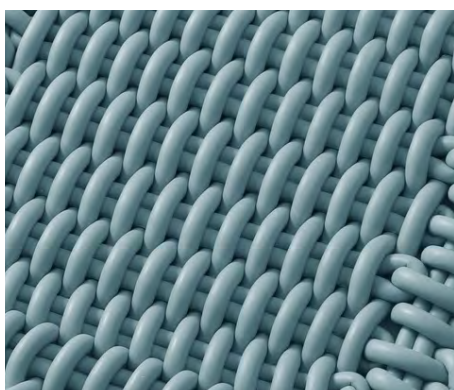

Glacier

SEAT CUSHIONS

SOLID SQUARE SEAT CUSHIONS