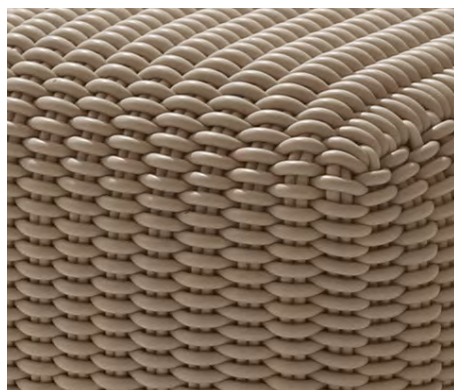

Clay

FURNITURE

MONOCHROME STOOL