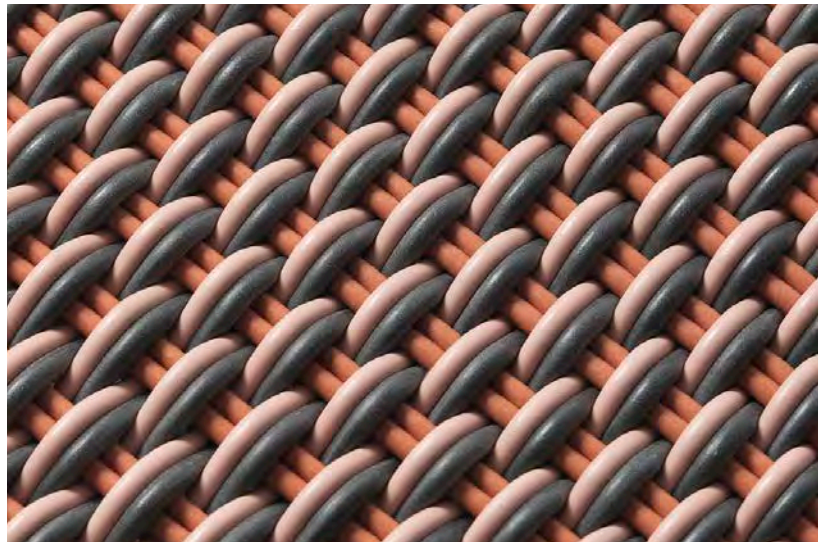

Moonstone Pillow in Jupiter Sky, 20" x 20"

- Pillows are made in our 0.5" thick Bold Weave.
- Made-to-order, please allow 3-6 weeks for production.
- Fully handmade in London, England.
- Made of high-performance silicone.

PILLOWS

MOONSTONE PILLOW