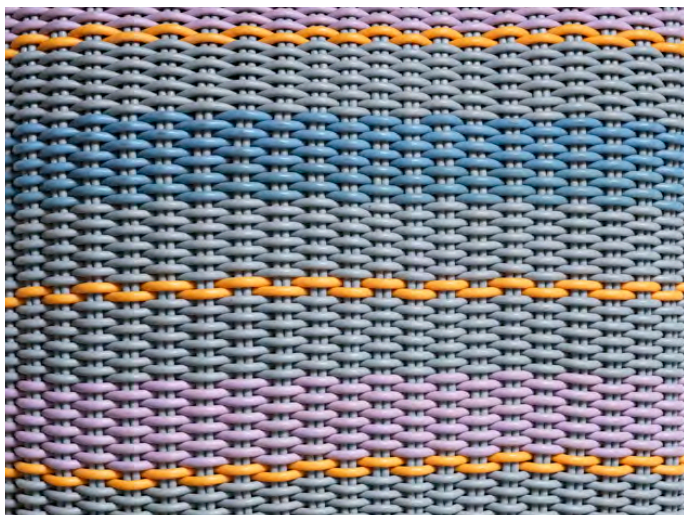

Rings of Saturn Bright pops of color and both narrow and wide stripes give Rings of Saturn a playful, galactic edge.