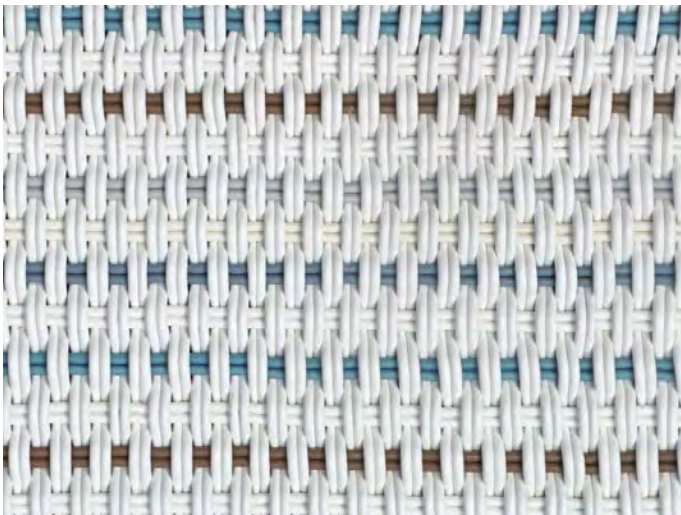

Lakewood

A white base mixes with pops of natural color- beige, glacier, and stone grey.