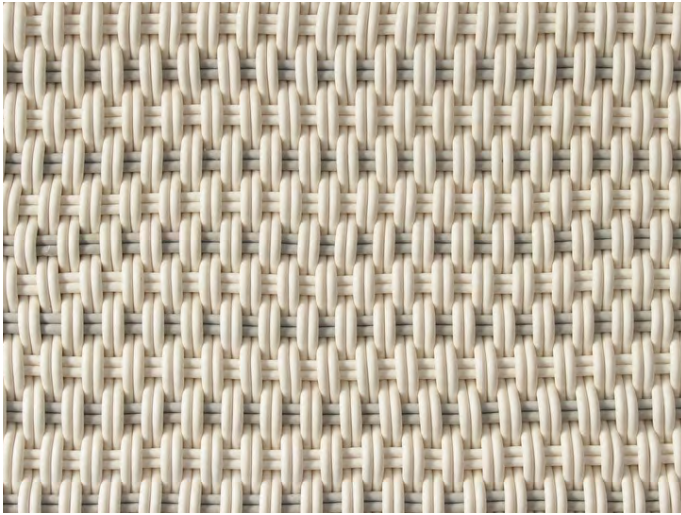

White Smoke A modern classic made up of a white base with subtle light grey accents running throughout.