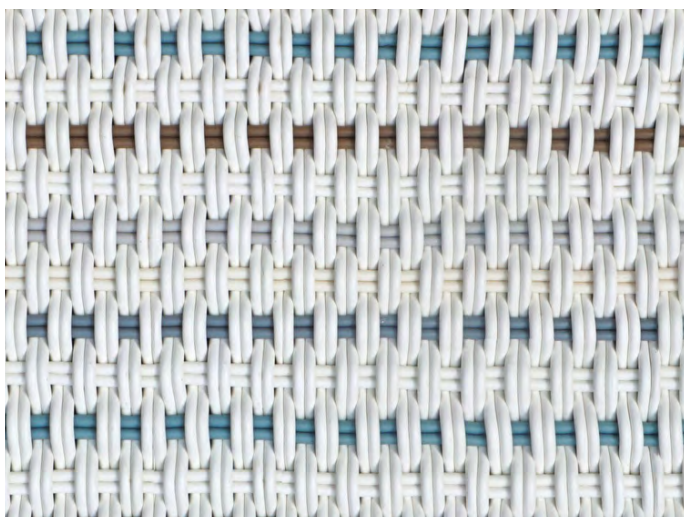

Lakewood

A white base mixes with pops of natural color- beige, glacier, and stone grey.