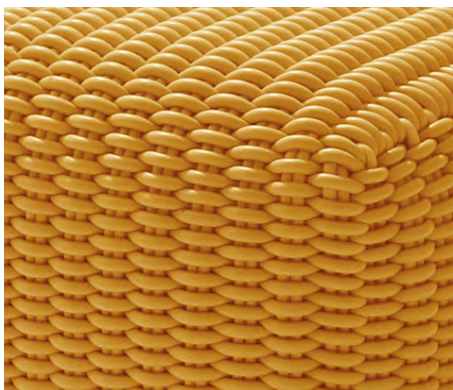

Mango

FURNITURE

MONOCHROME STOOL