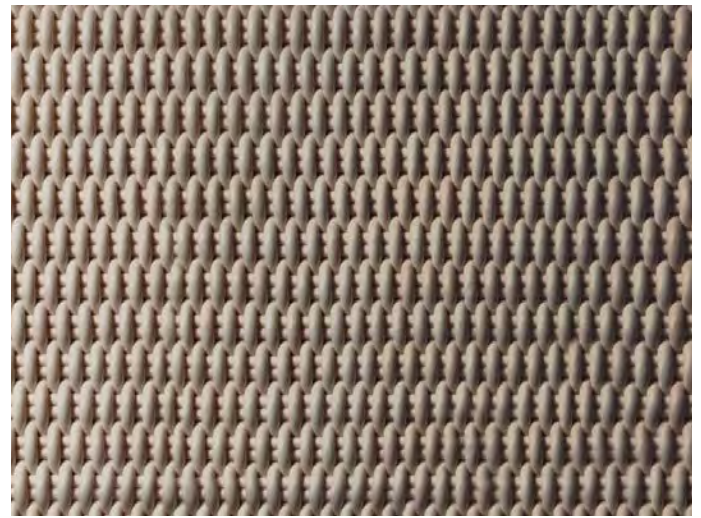

Sand Dune

Subtle earth tones make Sand Dune an essential rustic decorative statement.