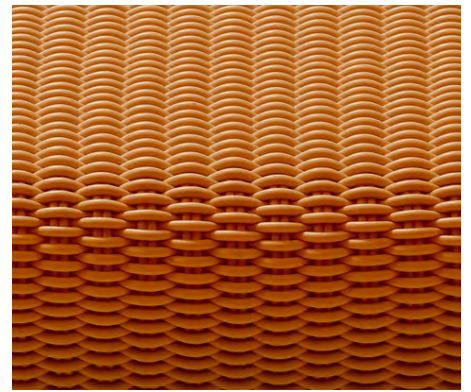

Peach

FURNITURE

SOLID LOUNGER SQUARE