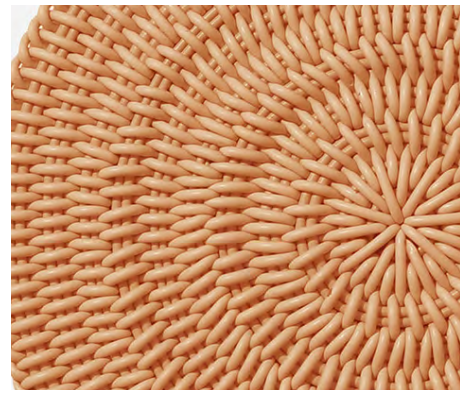

Peach

MATS

MONOCHROME ROUND MAT