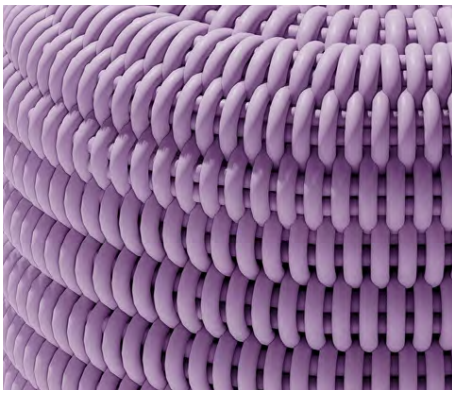

Lavender

FURNITURE

MONOCHROME OTTOMAN