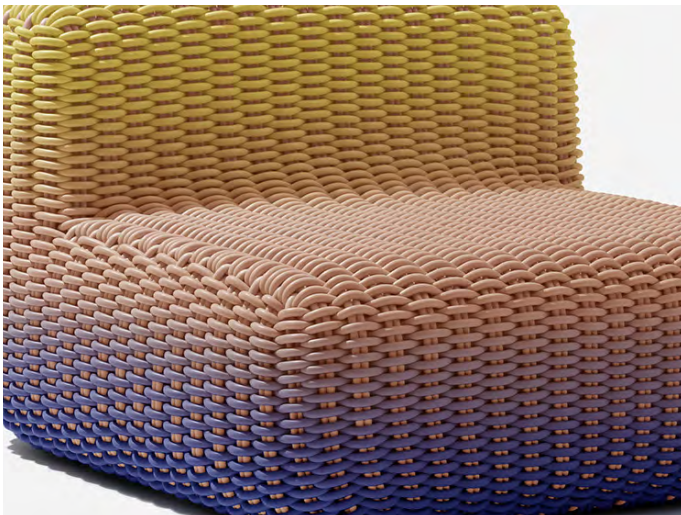

Star Cloud

Pinks, yellows and blues conjure images of interstellar phenomena and the brilliant iridescence of soap bubbles and rare shells.