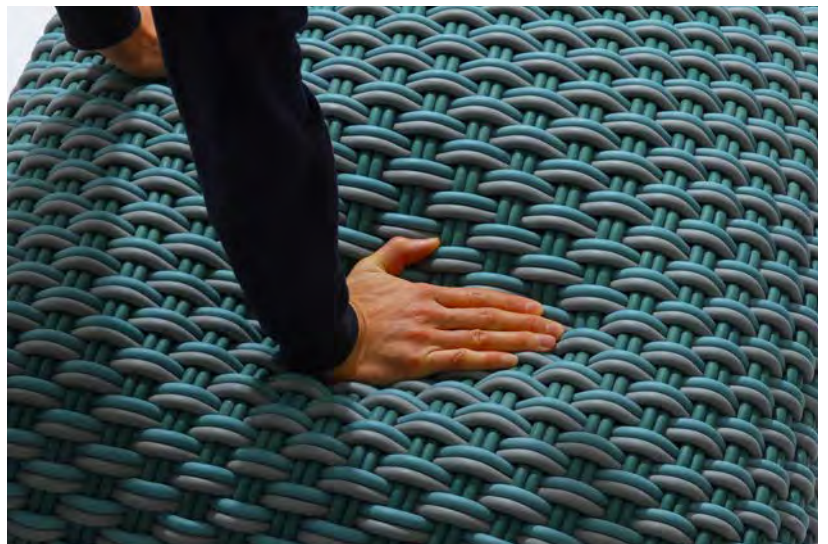

Moonstone Floor Pillow in Meteorite, 36" L x 36" W x 12" H

- Mats are made in our 1.0" thick Bold Weave.
- Made-to-order, please allow 3-6 weeks for production.
- Fully handmade in London, England.
- Made of high-performance silicone.

FURNITURE

MOONSTONE FLOOR PILLOW