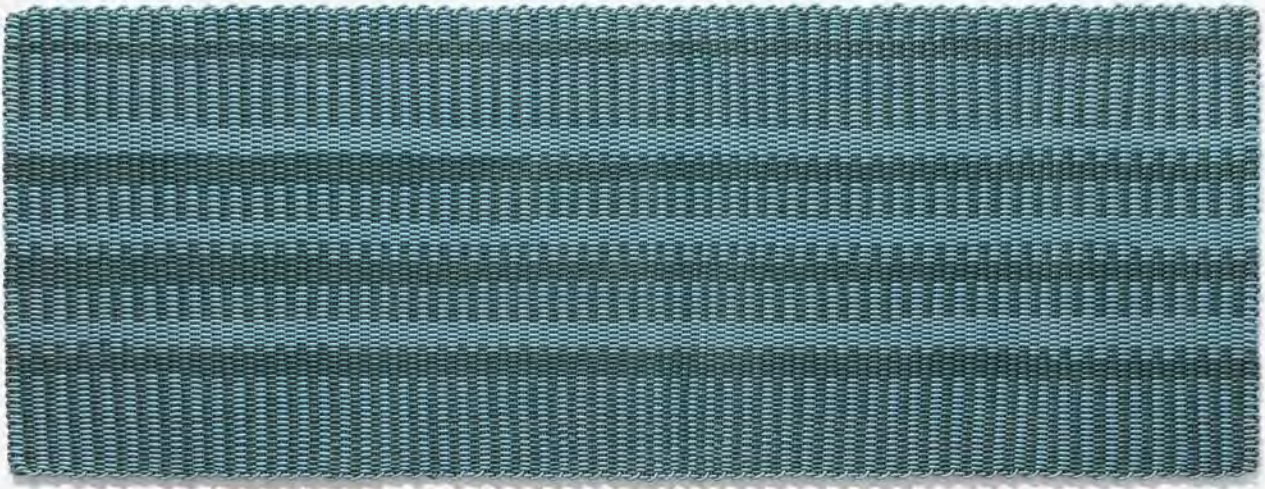

QUARTZ RUG

	Sizes	MSRP
<i>Kitchen, Bath and Doormats</i>	18" x 27"	$209
	21" x 34"	$269
	2' x 3'	$329
	2' x 4'	$439
	3' x 5'	$829
<i>Runners</i>	2' x 6'	$659
	2'6" x 7'	$959
	2'6" x 8'	$1099
	2'6" x 9'	$1239
<i>Area Rugs</i>	4' x 8'	$1759
	6' x 9'	$3079
	8' x 10'	$4399
	9' x 12'	$5939
	12' x 15'	$9899

- Rugs are made in our 0.5" thick Fine Weave.
- Made-to-order, please allow 3-6 weeks for production.
- Fully handmade in London, England.
- Made of high-performance silicone.