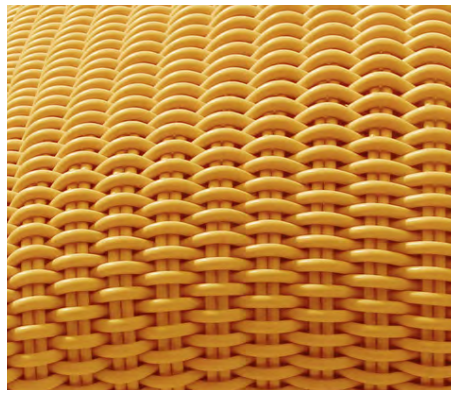

Mango

FURNITURE

SOLID FLOOR PILLOW