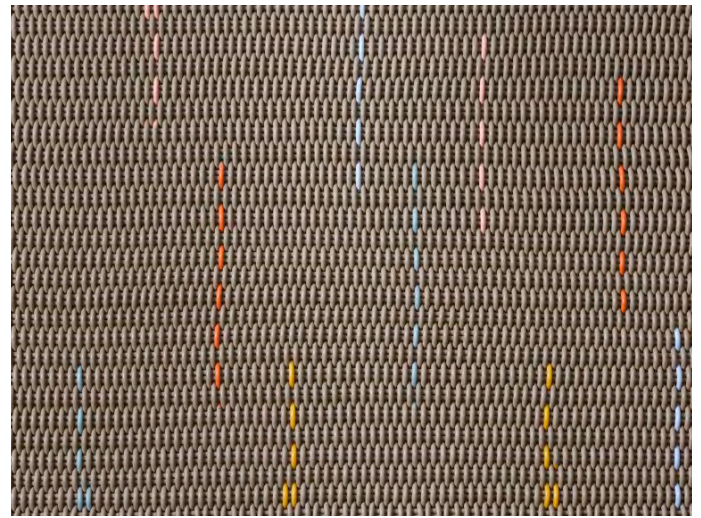

Desert Springs A festive style which features a palette of five unique hues upon a natural beige ground.