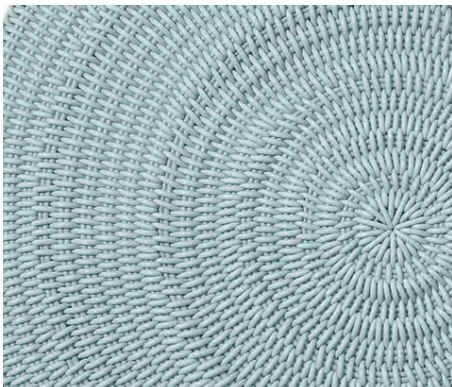

Glacier

RUGS

MONOCHROME ROUND RUG