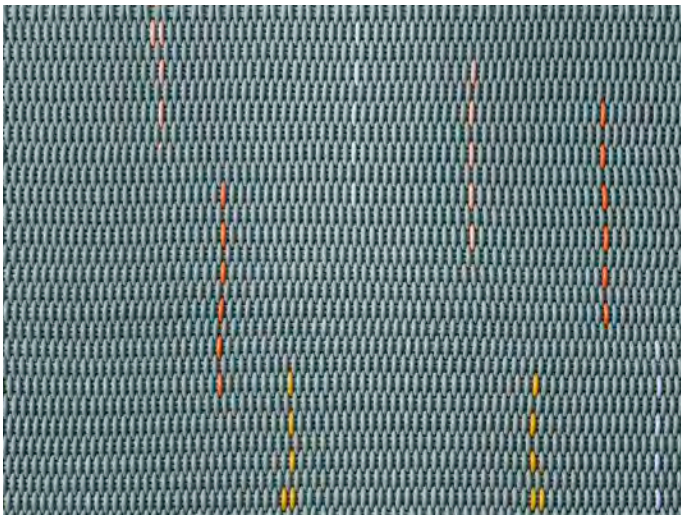

Island Breeze A festive style which features a palette of five unique hues upon a blue green ground.