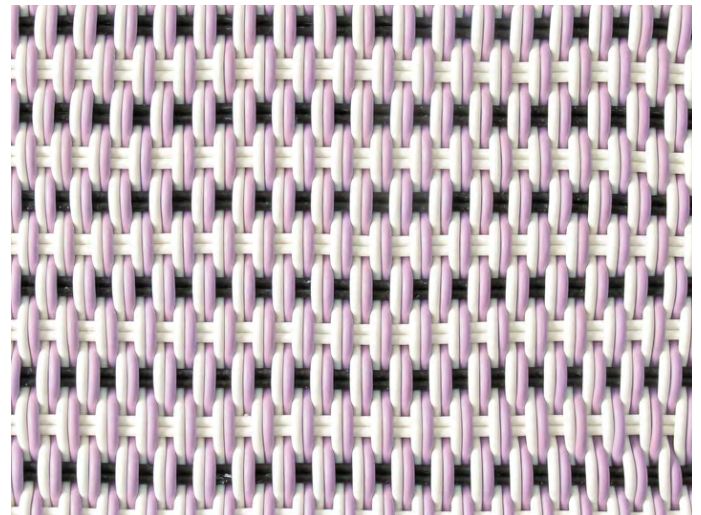

Lavender Field A subtle yet complex mix of white and black, offset by a bold lavender accent.