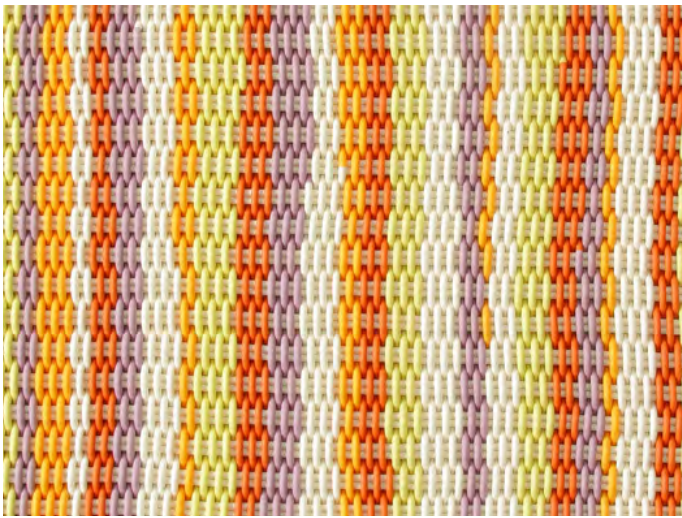

Beach Party

Pops of lavender, fresh orange, and soft yellows make for a tropical, beachy favorite.