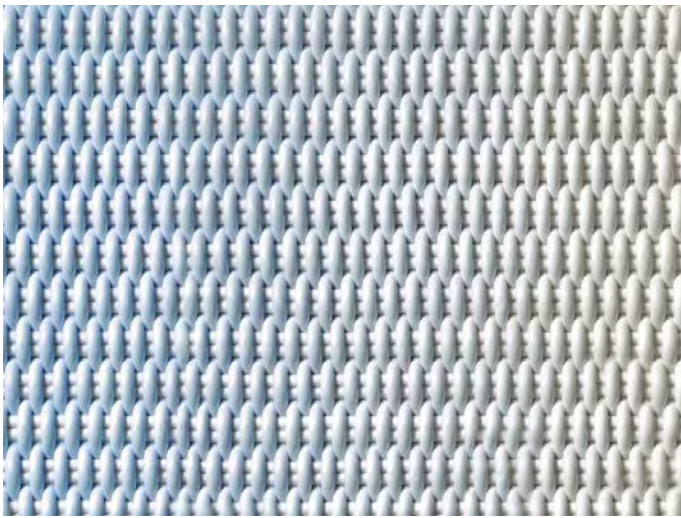

- Mats are made in our 1.0" thick Bold Weave.
- Made-to-order, please allow 3-6 weeks for production.
- Fully handmade in London, England.
- Made of high-performance silicone.

**FURNITURE**

**CHROMA STOOL**