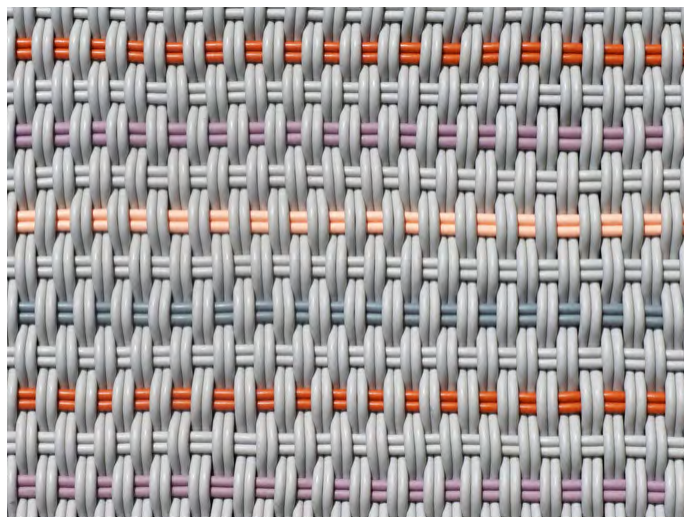

Durango

A light grey base mixes with pops of natural color- peach, blush, and lavender.