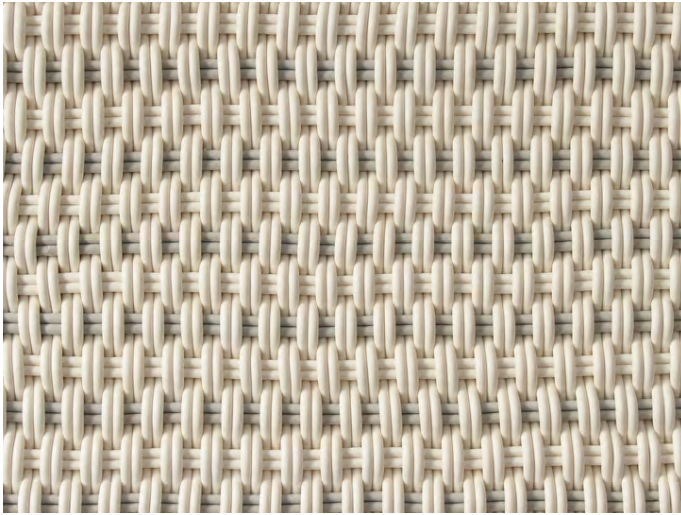

- Mats are made in our 1.0" thick Bold Weave.
- Made-to-order, please allow 3-6 weeks for production.
- Fully handmade in London, England.
- Made of high-performance silicone.

*White Smoke* A modern classic made up of a white base with subtle light grey accents running throughout.