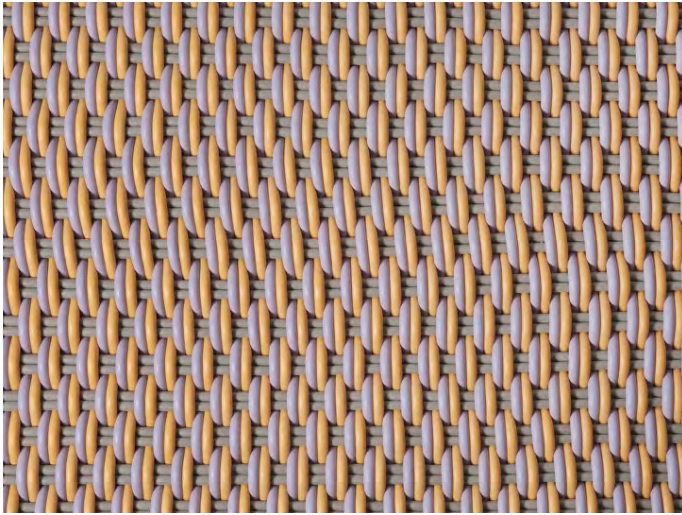

- Mats are made in our 1.0" thick Bold Weave.
- Made-to-order, please allow 3-6 weeks for production.
- Fully handmade in London, England.
- Made of high-performance silicone.

*Clouds of Venus*

A surprising mix of lavender, mango, and beige give Clouds of Venus an otherworldly beauty.