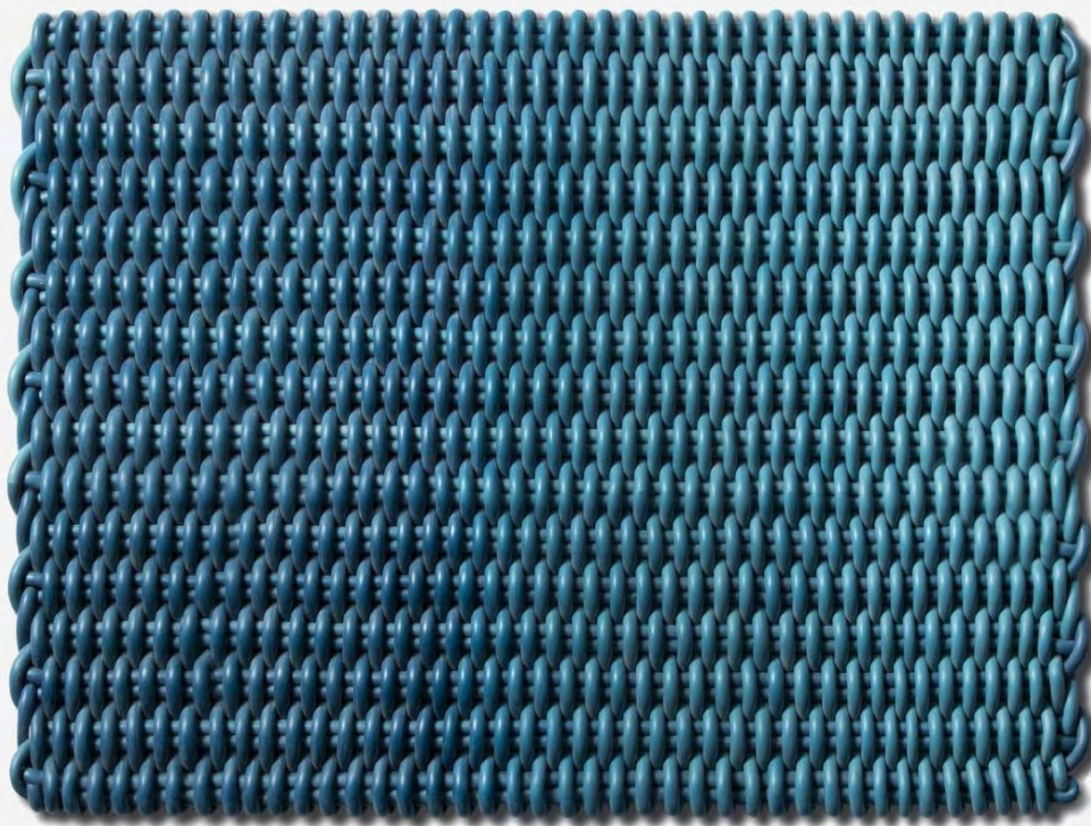

CHROMA MAT

Sizes	MSRP
2' x 3'	$499
2' x 4'	$659
3' x 5'	$1229
2' x 6'	$989