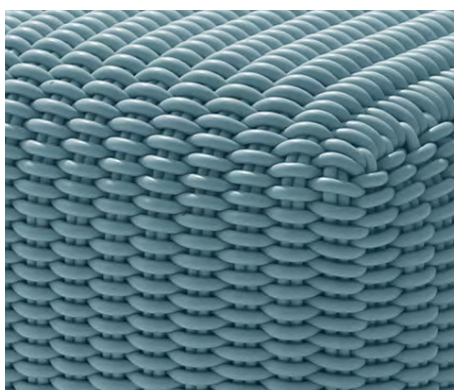

Glacier

FURNITURE

MONOCHROME BENCH