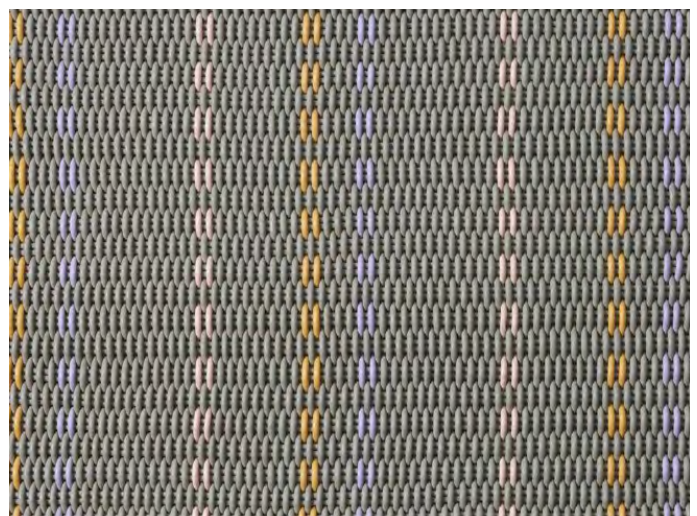

Mountain Flower

Remote, exquisite, and enigmatic, mountain flowers are perhaps the most romantic of all.

RUG

SANDS RUG