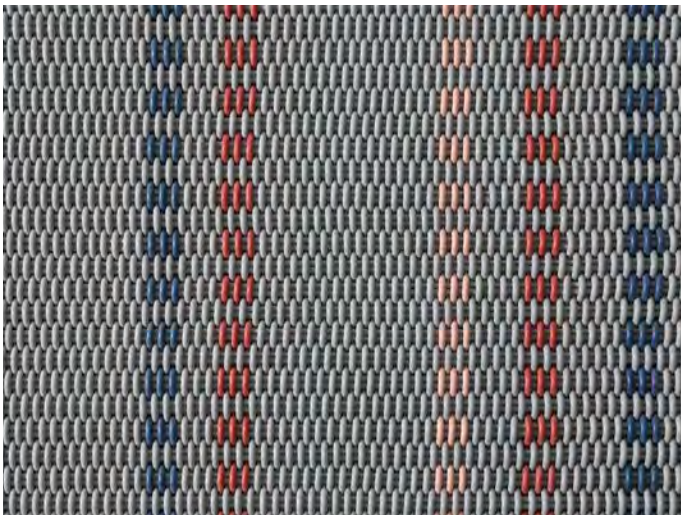

River Sand

A grey ground is interspersed with deep blue, pink, and red. Imagine the rocky banks of a flowing river lined by flowering cherry trees.