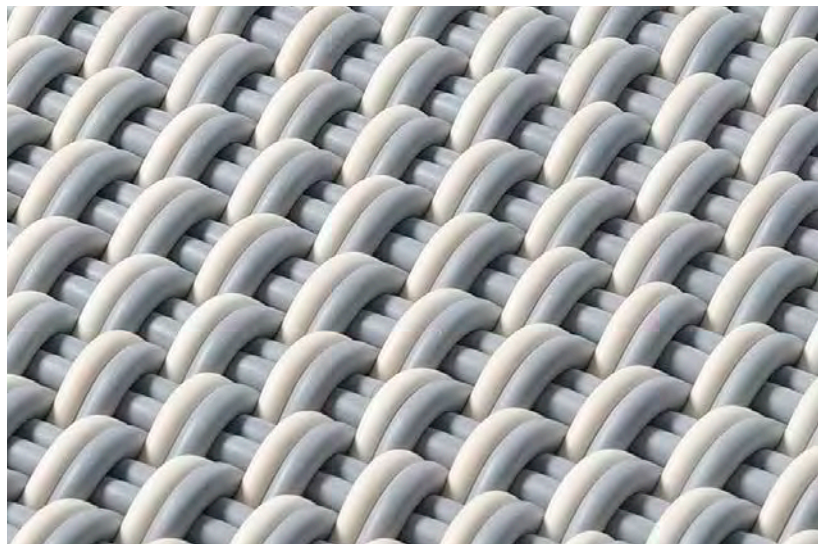

*Charcoal*

*Marshmallow*

**MATS**

**SOLID MAT**

- Mats are made in our 1.0" thick Bold Weave.
- Made-to-order, please allow 3-6 weeks for production.
- Fully handmade in London, England.
- Made of high-performance silicone.

**Marble** A combination of white and grey mix in Marble. A classic color mix that will fit perfectly within any natural palette.