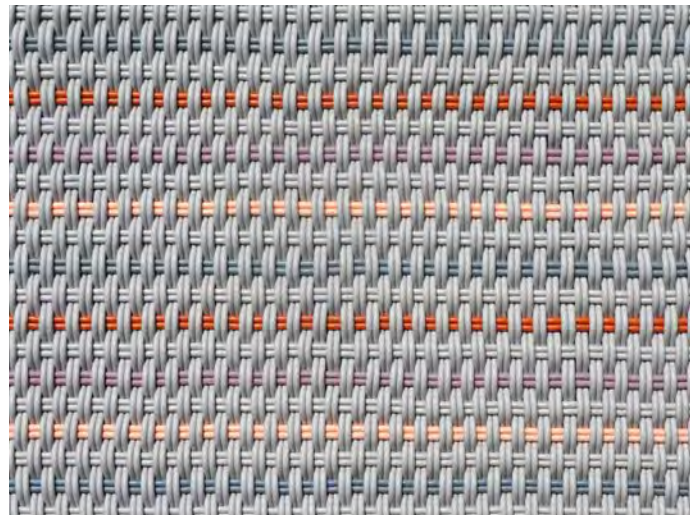

Durango

A light grey base mixes with pops of natural color- peach, blush, and lavender.