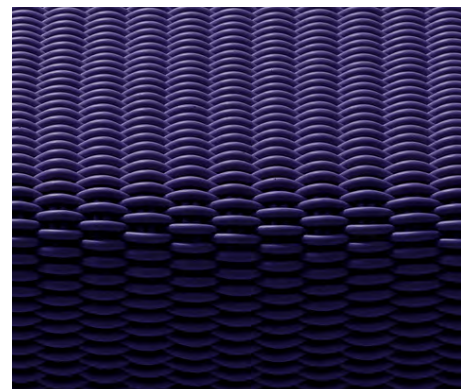

Plum

FURNITURE

SOLID LOUNGER SQUARE