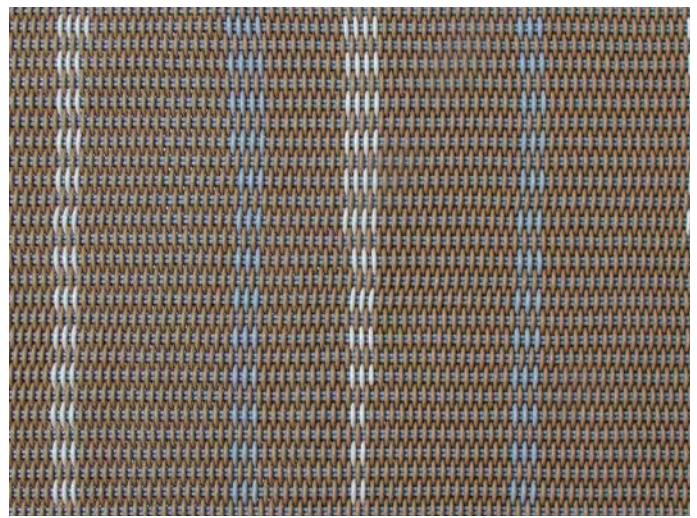

- Rugs are made in our 0.5" thick Fine Weave.
- Made-to-order, please allow 3-6 weeks for production.
- Fully handmade in London, England.
- Made of high-performance silicone.

*Sun Palace*

Evocative of an apricot orchard in peak bloom, Sun Palace features a stunning combination of light grey, mango, and blush.