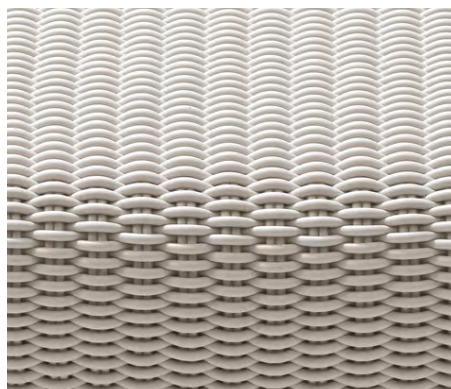

Glacier

Emerald

Plum

Charcoal

Marshmallow

FURNITURE

SOLID LOUNGER SQUARE