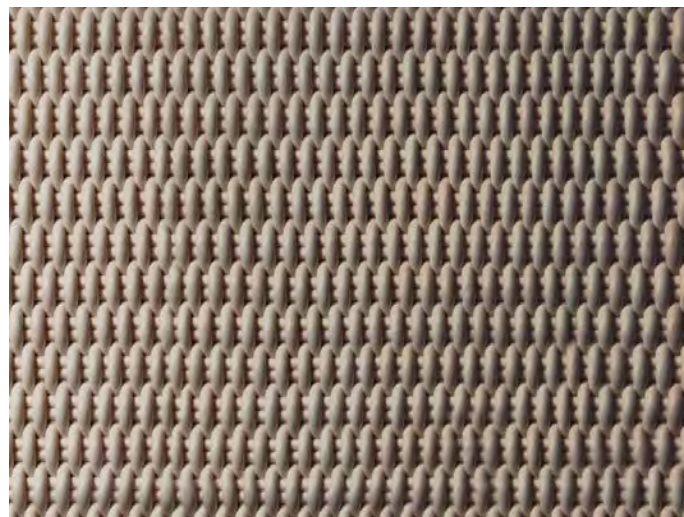

Sand Dune Subtle earth tones make Sand Dune an essential rustic decorative statement.