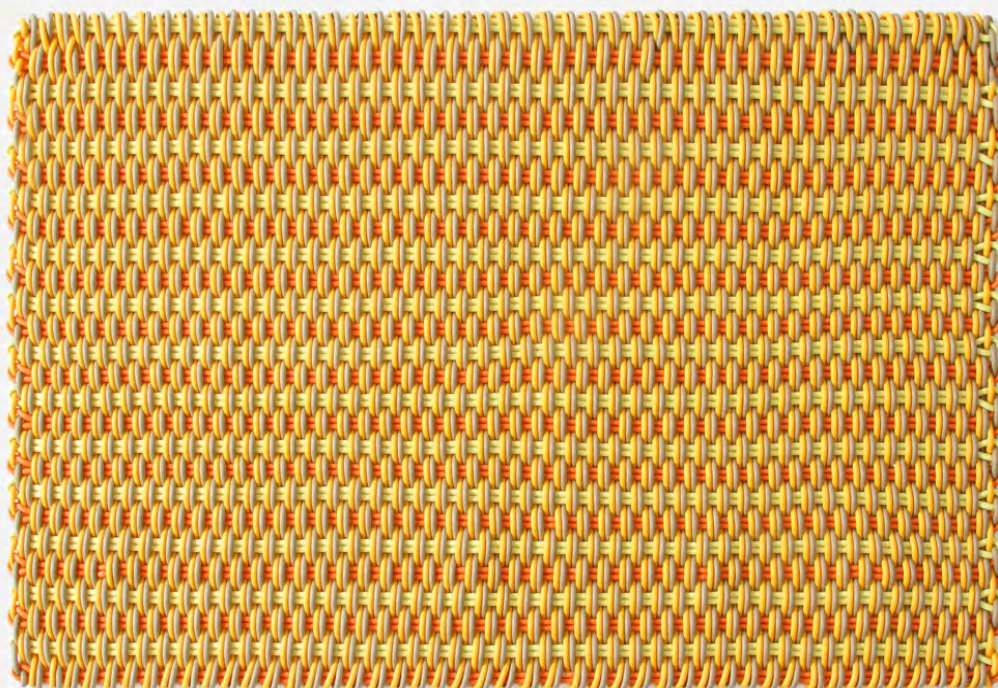

EXOTICA RUG

	Sizes	MSRP
Kitchen, Bath and Doormats	18" x 27"	$199
	21" x 34"	$259
	2' x 3'	$319
	2' x 4'	$419
	3' x 5'	$789
Runners	2' x 6'	$629
	2'6" x 7'	$919
	2'6" x 8'	$1049
	2'6" x 9'	$1189
Area Rugs	4' x 8'	$1679
	6' x 9'	$2829
	8' x 10'	$4199
	9' x 12'	$5679
	12' x 15'	$9449