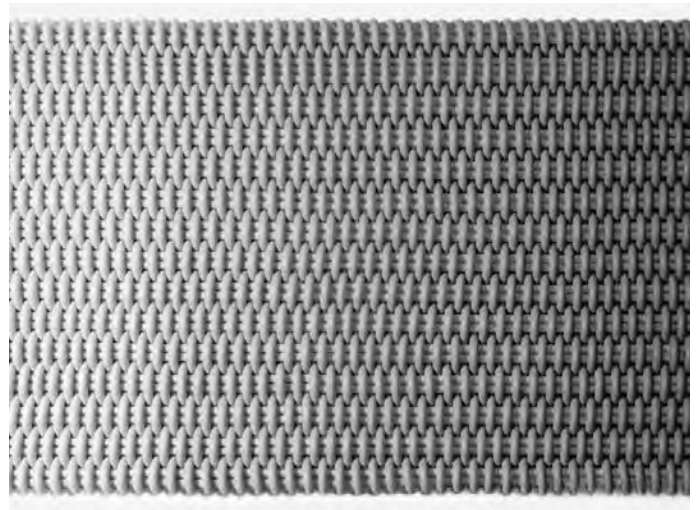

Cloud Peak

Evocative of snow peaked mountains, Cloud Peak features a dramatic gradient effect from white to charcoal black.