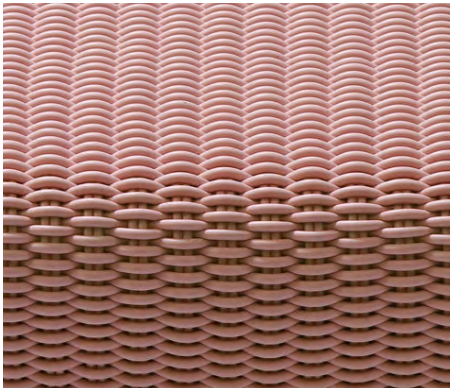

Blush

FURNITURE

SOLID LOUNGER SQUARE