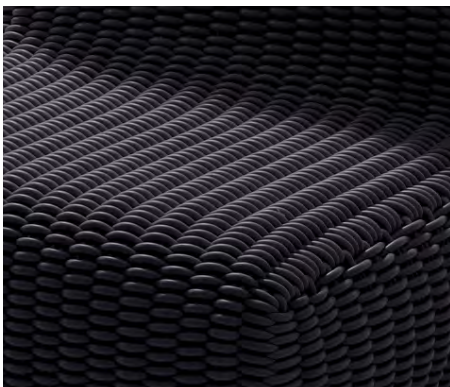

Charcoal

FURNITURE

MONOCHROME LOUNGER