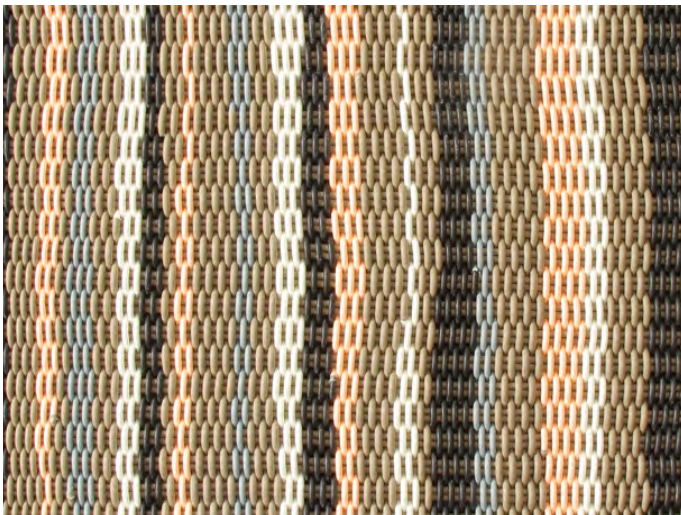

Cliff Walk

Earthy hues and subtle pink and white highlights give Cliff Walk an understated, natural elegance.