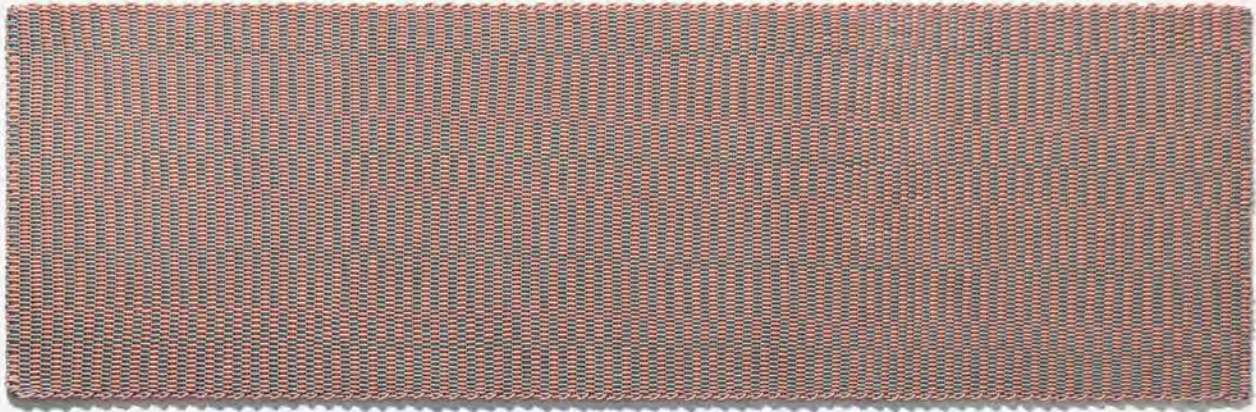

TRAVERTINE RUG