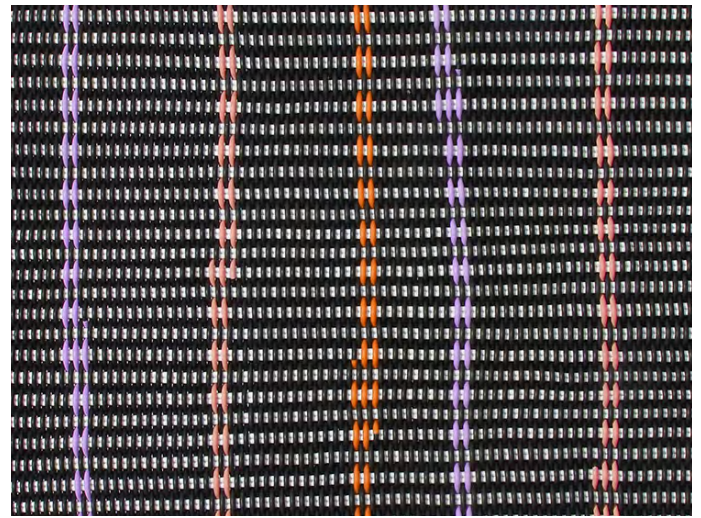

- Rugs are made in our 0.5" thick Fine Weave.
- Made-to-order, please allow 3-6 weeks for production.
- Fully handmade in London, England.
- Made of high-performance silicone.

RUGS

PASSES RUG

*Silver Trail* Neutral hues accent a brilliant style pairing a black ground over a bright white inner cord.