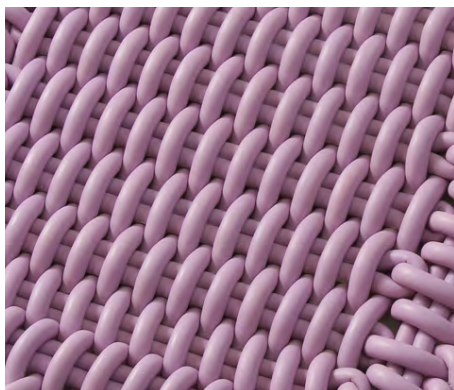

Lavender

SEAT CUSHIONS

SOLID SQUARE SEAT CUSHIONS