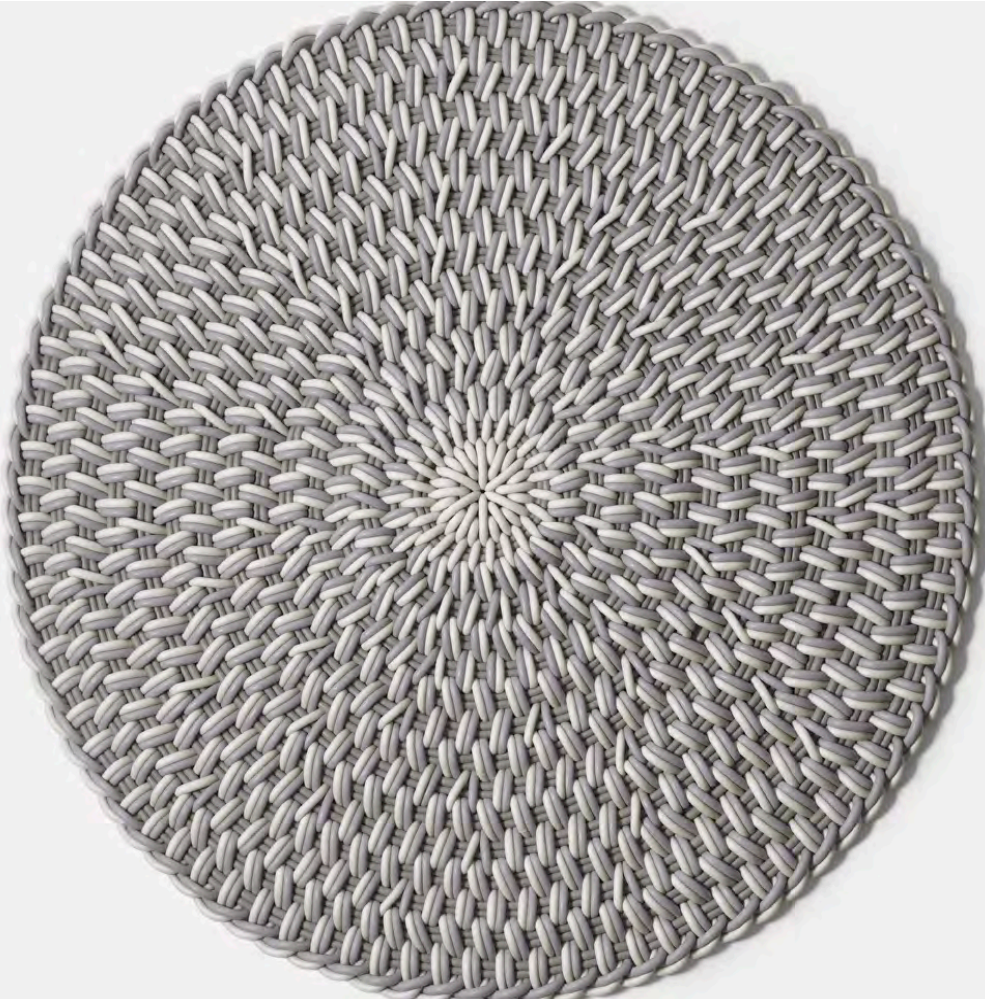

Glacier

Emerald

Plum

Charcoal

Marshmallow

MATS

MONOCHROME ROUND MAT

# MIST ROUND MAT

Mist Round Mat in Marble, 30" Ø

<i>Sizes</i>	<i>MSRP</i>
30" Ø	\$399
4' Ø	\$1049
6' Ø	\$2399
8' Ø	\$4279

- Mats are made in our 1.0" thick Bold Weave.
- Made-to-order, please allow 3-6 weeks for production.
- Fully handmade in London, England.
- Made of high-performance silicone.