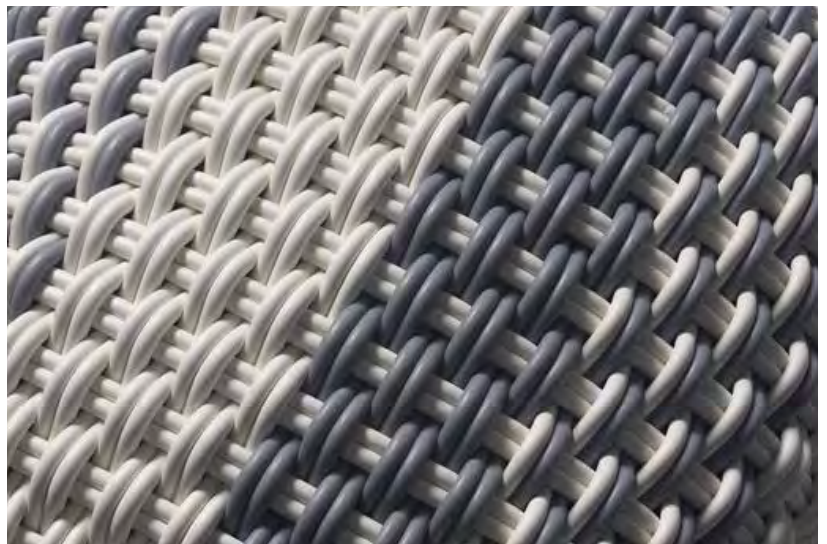

PILLOWS

GALAXY PILLOW

*Rings of Saturn* Bright pops of color and both narrow and wide stripes give Rings of Saturn a playful, galactic edge.

*Twilight Sea* Ocean hues and the colors of the night sky give Twilight Sea its mysterious, poetic appeal.

# VALLEY PILLOW

Vallery Pillow in Snow Valley, 13" x 13"

<b>Sizes</b>	<b>MSRP</b>
13" x 13"	\$179
12" x 20"	\$239
16" x 16"	\$249
20" x 20"	\$339

- Pillows are made in our 0.5" thick Bold Weave.
- Made-to-order, please allow 3-6 weeks for production.
- Fully handmade in London, England.
- Made of high-performance silicone.