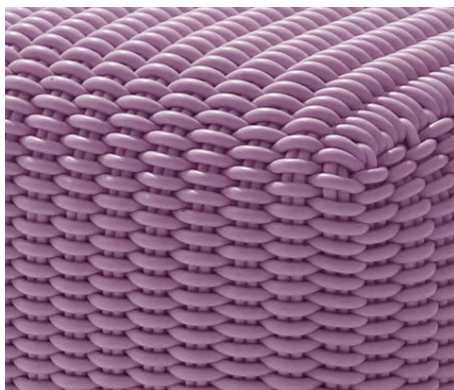

Lavender

FURNITURE

MONOCHROME STOOL