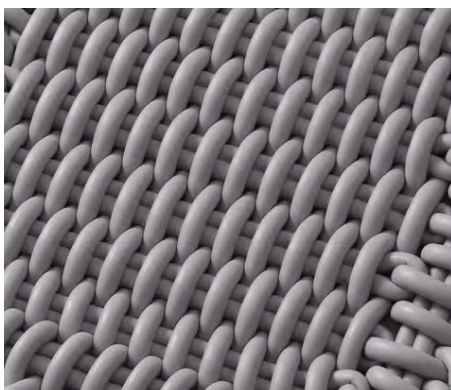

Slate

SEAT CUSHIONS

SOLID SQUARE SEAT CUSHIONS