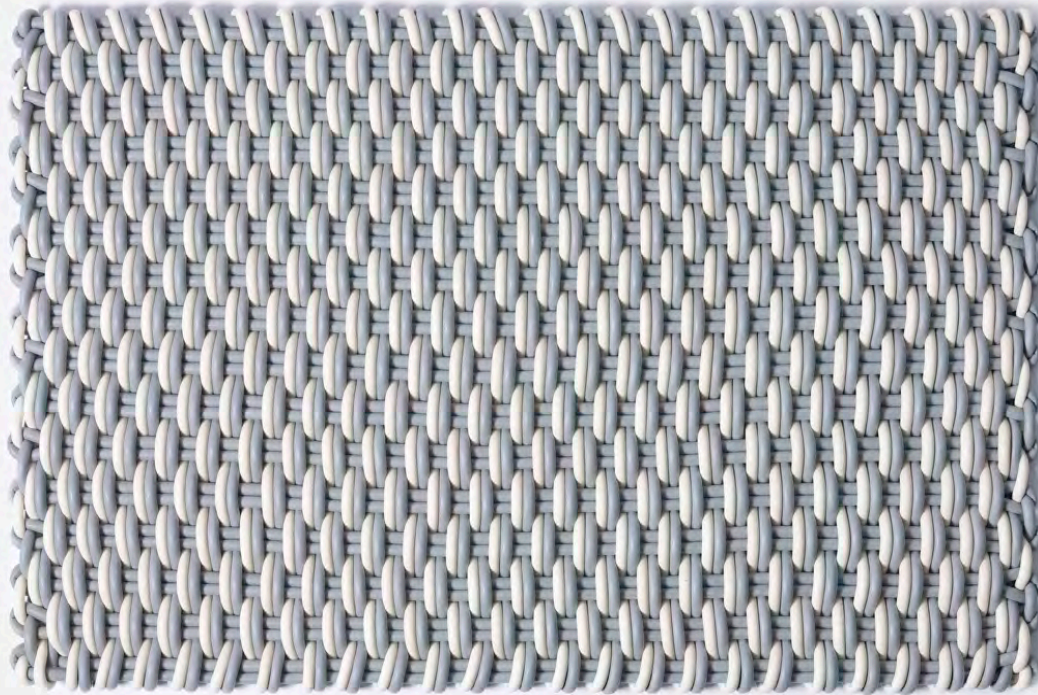

MIST MAT

	Sizes	MSRP
Kitchen, Bath and Doormats	18" x 27"	$209
	21" x 34"	$269
	2' x 3'	$329
	2' x 4'	$439
	3' x 5'	$829
Runners	2' x 6'	$659
	2'6" x 7'	$959
	2'6" x 8'	$1099
	2'6" x 9'	$1239
Area Rugs	4' x 8'	$1759
	6' x 9'	$3079
	8' x 10'	$4399
	9' x 12'	$5939
	12' x 15'	$9899