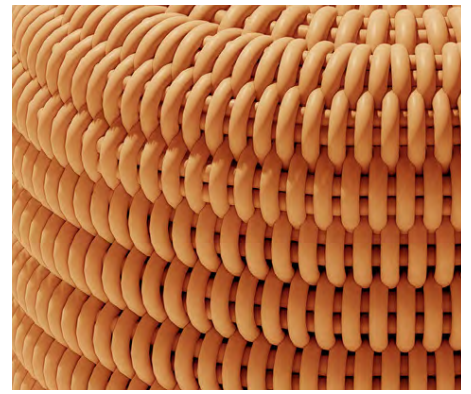

Peach

FURNITURE

MONOCHROME OTTOMAN