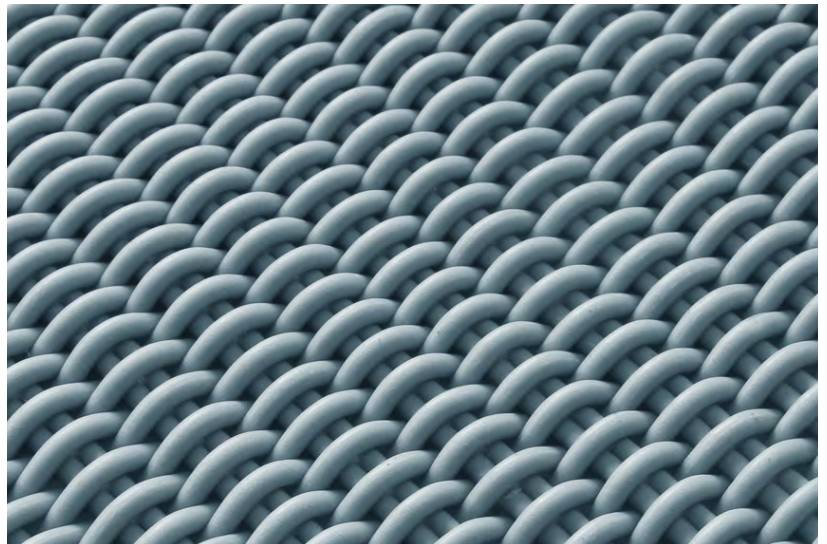

- Mats are made in our 1.0" thick Bold Weave.
- Made-to-order, please allow 3-6 weeks for production.
- Fully handmade in London, England.
- Made of high-performance silicone.

**MATS**

**SOLID MAT**

*Lavender*