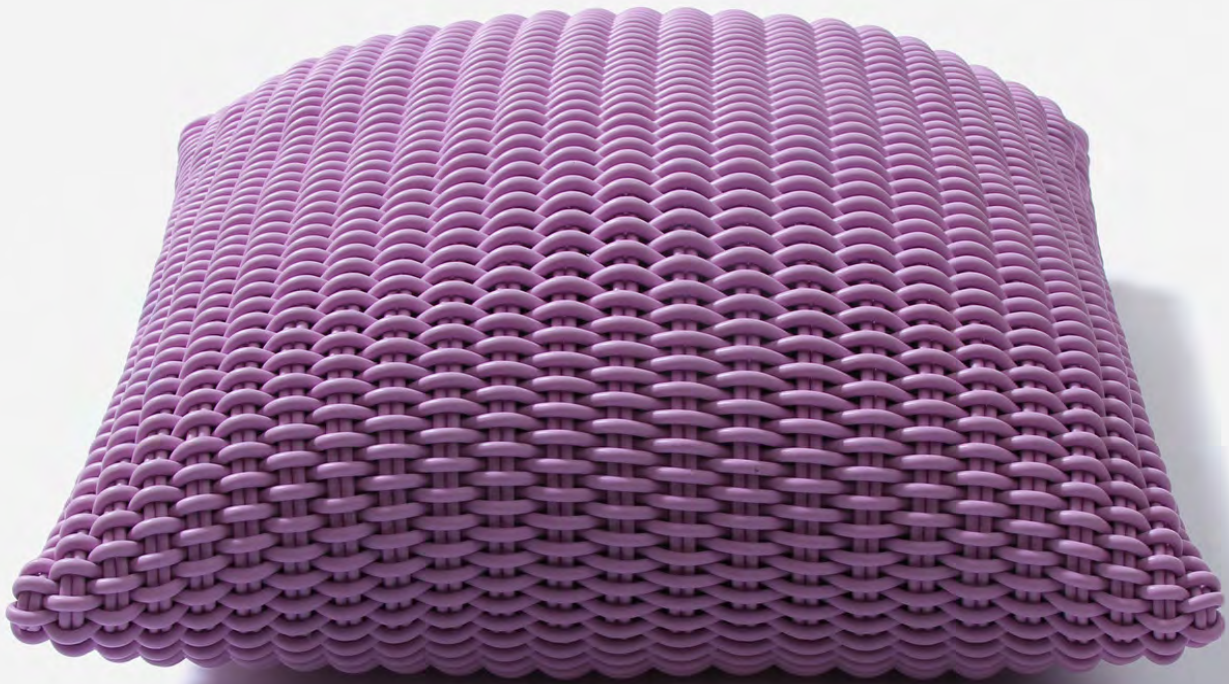

# MONOCHROME FLOOR PILLOW

Solid Floor Pillow in Lavender, 36" L x 36" W x 12" H

<b>Sizes</b>	<b>MSRP</b>
36" L x 36" W x 12" H	\$1290

- Mats are made in our 1.0" thick Bold Weave.
- Made-to-order, please allow 3-6 weeks for production.
- Fully handmade in London, England.
- Made of high-performance silicone.