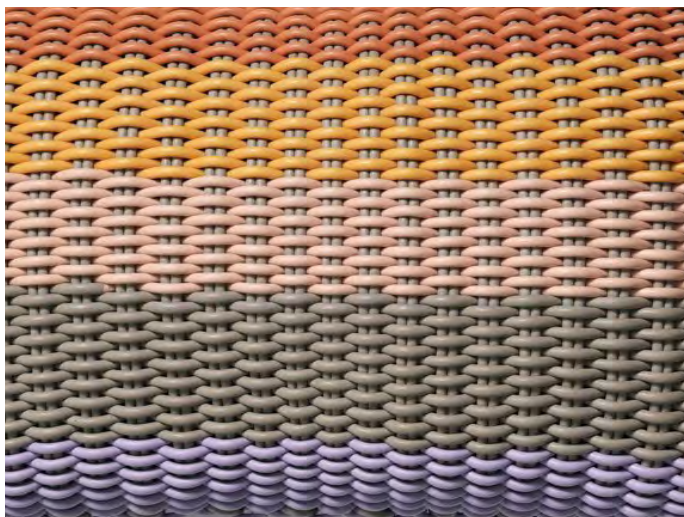

Golden Hour Bold, sunny stripes define Golden Hour. A celebratory, warm weather favorite.