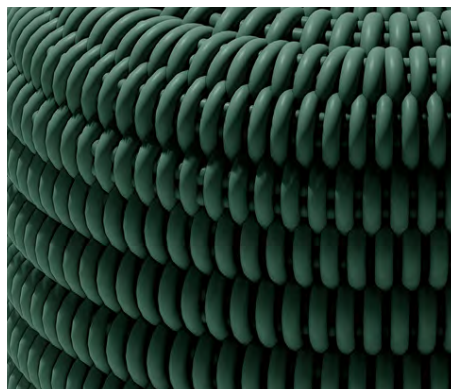

Emerald

FURNITURE

MONOCHROME OTTOMAN