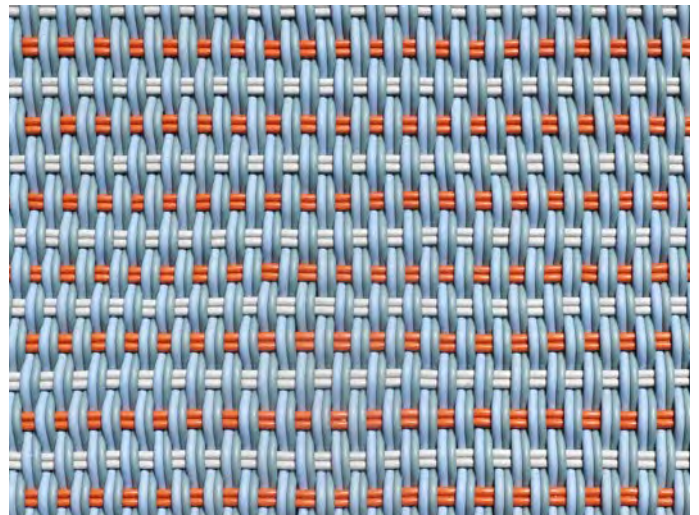

Lily Pond A refreshing blend of light blue, green, and grey with a bright pop of orange. An organic, elegant combination.