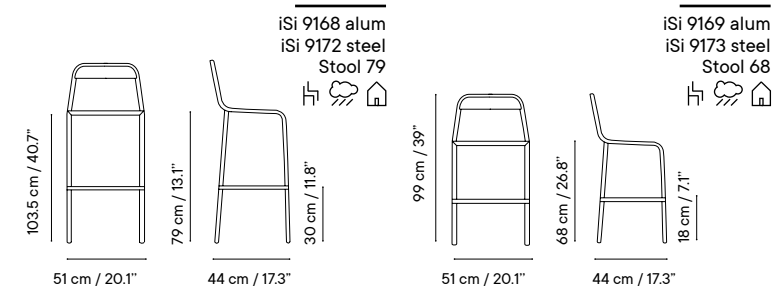

### UPHOLSTERY

Outdoor fabrics p. 274

Outdoor technical leather p. 276

Dimensions in cm and inches  
 Medidas en cms y pulgadas

iSi 9166 alum  
 iSi 9170 steel  
 Chair

iSi 9167 alum  
 iSi 9171 steel  
 armchair