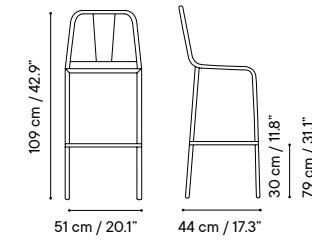

### UPHOLSTERY

Outdoor fabrics p. 274

Outdoor technical leather p. 276

Dimensions in cm and inches  
Medidas en cms y pulgadas

iSi 8042  
Chair

iSi 8043  
Armchair

iSi 8044  
Stool 79

iSi 8045  
Stool 68