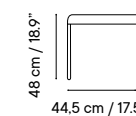

Toscana

Designed by iSiMAR

Collection made of aluminum, polyester powder coated. Suitable for outdoor, indoor, and contract use.

Colección fabricada con aluminio lacado con polvo de poliéster. Apto para uso exterior, interior y contract.

Collection available in:
STRUCTURE
Metal finishes p. 270

Dimensions in cm and inches
Medidas en cms y pulgadas