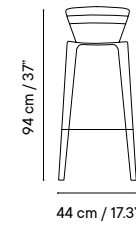

### UPHOLSTERY

Outdoor fabrics p. 274

Outdoor technical leather p. 276

Dimensions in cm and inches  
Medidas en cms y pulgadas

iSi 9135  
Chair

iSi 9136  
Armchair

iSi 9137  
Stool 76

iSi 9138  
Stool 65