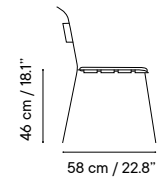

### UPHOLSTERY

Outdoor fabrics p. 274

Outdoor technical leather p. 276

Dimensions in cm and inches  
Medidas en cms y pulgadas

Chair

iSi 8202  
Anthracite grey  
RAL 7016  
Siena

iSi 8203  
Anthracite grey  
RAL 7016