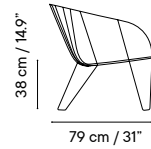

**ACCES
PLAGE**

Olivo

Designed by iSiMAR

Collection made of galvanized wire, polyester powder coated. Suitable for outdoor, indoor, and contract use.

Colección fabricada con varilla de acero galvanizado y lacado con polvo de poliéster. Apto para uso exterior, interior y contract.

Collection available in:

STRUCTURE

Metal finishes p. 270

UPHOLSTERY

Outdoor fabrics p. 274

Outdoor technical leather p. 276

Dimensions in cm and inches
Medidas en cms y pulgadas

iSi 9133
Armchair
iSi 9163
Upholstered

iSi 8082
Lounge
iSi 8083
Upholstered

iSi 9164
Stool 76
iSi 8105
Upholstered