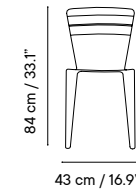

### UPHOLSTERY

Outdoor fabrics p. 274

Outdoor technical leather p. 276

Dimensions in cm and inches  
Medidas en cms y pulgadas

iSi 9135  
Chair

iSi 9136  
Armchair

iSi 9137  
Stool 76

iSi 9138  
Stool 65