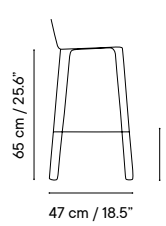

### UPHOLSTERY

Outdoor fabrics p. 274

Outdoor technical leather p. 276

Dimensions in cm and inches  
Medidas en cms y pulgadas

iSi 9135  
Chair

iSi 9136  
Armchair

iSi 9137  
Stool 76

iSi 9138  
Stool 65