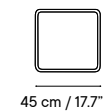

Toscana

Designed by iSiMAR

Collection made of aluminum, polyester powder coated. Suitable for outdoor, indoor, and contract use.

Colección fabricada con aluminio lacado con polvo de poliéster. Apto para uso exterior, interior y contract.

Collection available in:
STRUCTURE
Metal finishes p. 270

Dimensions in cm and inches
Medidas en cms y pulgadas