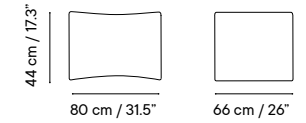

Bolonia

Designed by iSiMAR

Collection made of galvanized wire, polyester powder coated. Suitable for outdoor, indoor, and contract use.

Colección fabricada con varilla de acero galvanizado, lacado con polvo de poliéster. Apto para uso exterior, interior y contract.

Collection available in:

STRUCTURE

Metal finishes p. 270

UPHOLSTERY

Outdoor fabrics p. 274

Outdoor technical leather p. 276

TABLE-TOP

Metal finishes p. 270

Porcelain p. 282

HPL or Solid Core p. 283

Dimensions in cm and inches
Medidas en cms y pulgadas

iSi 8072
Chair

iSi 7207
Armchair

iSi 9152
Poltrona

iSi 8073
Sofa complet