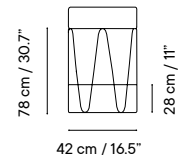

Lagarto

Designed by ILMIODESIGN

Collection made of galvanized wire, polyester powder coated. Suitable for outdoor, indoor, and contract use.

Colección fabricada con varilla de acero galvanizado y lacado con polvo de poliéster. Apto para uso exterior, interior y contract.

Collection available in:

STRUCTURE

Metal finishes p. 270

UPHOLSTERY

Outdoor fabrics p. 274

Outdoor technical leather p. 276

TABLE-TOP

Metal finishes p. 270

HPL or Solid Core p. 283

Dimensions in cm and inches
Medidas en cms y pulgadas

Dimensions in cm and inches
Medidas en cms y pulgadas

iSi 9254	ø 60 cm / 23.6"
iSi 9255	ø 70 cm / 27.6"
iSi 9256	ø 80 cm / 31.5"
iSi 9257	ø 90 cm / 35.4"
iSi 9258	ø 110 cm / 43.3"

iSi 9259	ø 60 cm / 23.6"
iSi 9260	ø 70 cm / 27.6"
iSi 9216	ø 80 cm / 31.5"
iSi 9217	ø 90 cm / 35.4"
iSi 9218	ø 110 cm / 43.3"