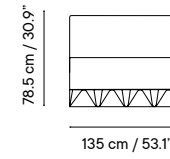

Lagarto

Designed by ILMIODESIGN

Collection made of galvanized wire, polyester powder coated. Suitable for outdoor, indoor, and contract use.

Colección fabricada con varilla de acero galvanizado y lacado con polvo de poliéster. Apto para uso exterior, interior y contract.

Collection available in:

STRUCTURE

Metal finishes p. 270

UPHOLSTERY

Outdoor fabrics p. 274

Outdoor technical leather p. 276

TABLE-TOP

Metal finishes p. 270

HPL or Solid Core p. 283

Dimensions in cm and inches
Medidas en cms y pulgadas

Dimensions in cm and inches
Medidas en cms y pulgadas

iSi 9254	ø 60 cm / 23.6"
iSi 9255	ø 70 cm / 27.6"
iSi 9256	ø 80 cm / 31.5"
iSi 9257	ø 90 cm / 35.4"
iSi 9258	ø 110 cm / 43.3"

iSi 9259	ø 60 cm / 23.6"
iSi 9260	ø 70 cm / 27.6"
iSi 9216	ø 80 cm / 31.5"
iSi 9217	ø 90 cm / 35.4"
iSi 9218	ø 110 cm / 43.3"