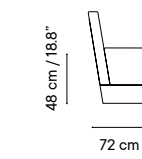

Lagarto

Designed by ILMIODESIGN

Collection made of galvanized wire, polyester powder coated. Suitable for outdoor, indoor, and contract use.

Colección fabricada con varilla de acero galvanizado y lacado con polvo de poliéster. Apto para uso exterior, interior y contract.

Collection available in:

STRUCTURE

Metal finishes p. 270

UPHOLSTERY

Outdoor fabrics p. 274

Outdoor technical leather p. 276

TABLE-TOP

Metal finishes p. 270

HPL or Solid Core p. 283

Dimensions in cm and inches
Medidas en cms y pulgadas

Dimensions in cm and inches
Medidas en cms y pulgadas

iSi 9254	ø 60 cm / 23.6"
iSi 9255	ø 70 cm / 27.6"
iSi 9256	ø 80 cm / 31.5"
iSi 9257	ø 90 cm / 35.4"
iSi 9258	ø 110 cm / 43.3"

iSi 9259	ø 60 cm / 23.6"
iSi 9260	ø 70 cm / 27.6"
iSi 9216	ø 80 cm / 31.5"
iSi 9217	ø 90 cm / 35.4"
iSi 9218	ø 110 cm / 43.3"