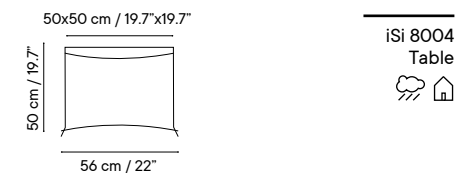

### UPHOLSTERY

Outdoor fabrics p. 274

Outdoor technical leather p. 276

Dimensions in cm and inches  
Medidas en cms y pulgadas

iSi 8001  
Chair

iSi 8002  
Armchair

iSi 8003  
Stool 76

iSi 8025  
Stool 65