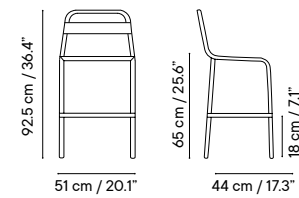

### UPHOLSTERY

Outdoor fabrics p. 274

Outdoor technical leather p. 276

Dimensions in cm and inches  
 Medidas en cms y pulgadas

iSi 7202  
 Chair

iSi 7203  
 Armchair

iSi 7204  
 Stool 79

iSi 9140  
 Stool 65