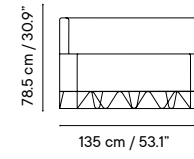

Lagarto

Designed by ILMIODESIGN

Collection made of galvanized wire, polyester powder coated. Suitable for outdoor, indoor, and contract use.

Colección fabricada con varilla de acero galvanizado y lacado con polvo de poliéster. Apto para uso exterior, interior y contract.

Collection available in:

STRUCTURE

Metal finishes p. 270

UPHOLSTERY

Outdoor fabrics p. 274

Outdoor technical leather p. 276

TABLE-TOP

Metal finishes p. 270

HPL or Solid Core p. 283

Dimensions in cm and inches
Medidas en cms y pulgadas

Dimensions in cm and inches
Medidas en cms y pulgadas

iSi 9254	ø 60 cm / 23.6"
iSi 9255	ø 70 cm / 27.6"
iSi 9256	ø 80 cm / 31.5"
iSi 9257	ø 90 cm / 35.4"
iSi 9258	ø 110 cm / 43.3"

iSi 9259	ø 60 cm / 23.6"
iSi 9260	ø 70 cm / 27.6"
iSi 9216	ø 80 cm / 31.5"
iSi 9217	ø 90 cm / 35.4"
iSi 9218	ø 110 cm / 43.3"