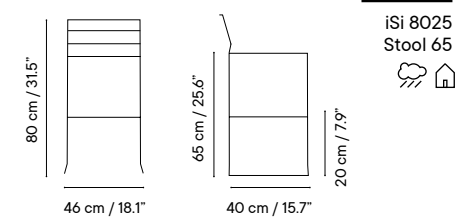

### UPHOLSTERY

Outdoor fabrics p. 274

Outdoor technical leather p. 276

Dimensions in cm and inches  
Medidas en cms y pulgadas

iSi 8001  
Chair

iSi 8002  
Armchair

iSi 8003  
Stool 76

iSi 8025  
Stool 65