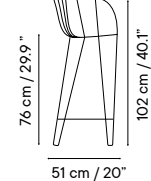

**ACCES
PLAGE**

Olivo

Designed by iSiMAR

Collection made of galvanized wire, polyester powder coated. Suitable for outdoor, indoor, and contract use.

Colección fabricada con varilla de acero galvanizado y lacado con polvo de poliéster. Apto para uso exterior, interior y contract.

Collection available in:

STRUCTURE

Metal finishes p. 270

UPHOLSTERY

Outdoor fabrics p. 274

Outdoor technical leather p. 276

Dimensions in cm and inches
Medidas en cms y pulgadas

iSi 9133
Armchair
iSi 9163
Upholstered

iSi 8082
Lounge
iSi 8083
Upholstered

iSi 9164
Stool 76
iSi 8105
Upholstered