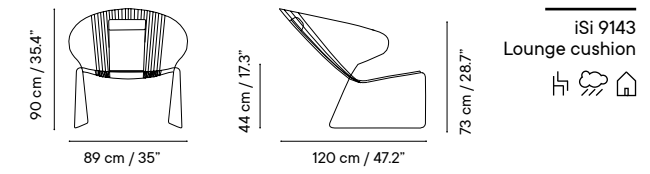

iSi 9143
Lounge cushion

iSi 9144
Footrest