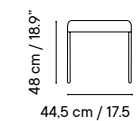

Toscana

Designed by iSiMAR

Collection made of aluminum, polyester powder coated. Suitable for outdoor, indoor, and contract use.

Colección fabricada con aluminio lacado con polvo de poliéster. Apto para uso exterior, interior y contract.

Collection available in:
STRUCTURE
Metal finishes p. 270

Dimensions in cm and inches
Medidas en cms y pulgadas