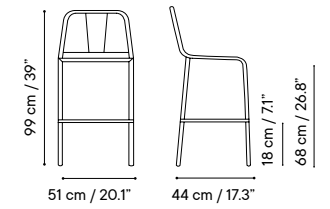

### UPHOLSTERY

Outdoor fabrics p. 274

Outdoor technical leather p. 276

Dimensions in cm and inches  
Medidas en cms y pulgadas

iSi 8042  
Chair

iSi 8043  
Armchair

iSi 8044  
Stool 79

iSi 8045  
Stool 68