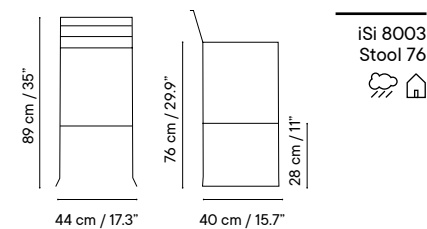

### UPHOLSTERY

Outdoor fabrics p. 274

Outdoor technical leather p. 276

Dimensions in cm and inches  
Medidas en cms y pulgadas

iSi 8001  
Chair

iSi 8002  
Armchair

iSi 8003  
Stool 76

iSi 8025  
Stool 65