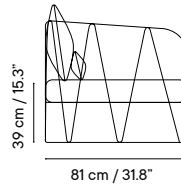

Lagarto

Designed by ILMIODESIGN

Collection made of galvanized wire, polyester powder coated. Suitable for outdoor, indoor, and contract use.

Colección fabricada con varilla de acero galvanizado y lacado con polvo de poliéster. Apto para uso exterior, interior y contract.

Collection available in:

STRUCTURE

Metal finishes p. 270

UPHOLSTERY

Outdoor fabrics p. 274

Outdoor technical leather p. 276

TABLE-TOP

Metal finishes p. 270

HPL or Solid Core p. 283

Dimensions in cm and inches
Medidas en cms y pulgadas

Dimensions in cm and inches
Medidas en cms y pulgadas

iSi 9254	ø 60 cm / 23.6"
iSi 9255	ø 70 cm / 27.6"
iSi 9256	ø 80 cm / 31.5"
iSi 9257	ø 90 cm / 35.4"
iSi 9258	ø 110 cm / 43.3"

iSi 9259	ø 60 cm / 23.6"
iSi 9260	ø 70 cm / 27.6"
iSi 9216	ø 80 cm / 31.5"
iSi 9217	ø 90 cm / 35.4"
iSi 9218	ø 110 cm / 43.3"