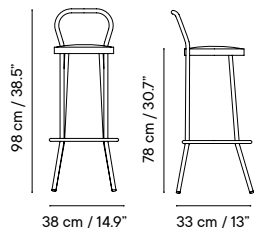

iSi 8088
Backrest stool 78

iSi 8134
Upholstered backrest stool 78