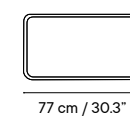

Toscana

Designed by iSiMAR

Collection made of aluminum, polyester powder coated. Suitable for outdoor, indoor, and contract use.

Colección fabricada con aluminio lacado con polvo de poliéster. Apto para uso exterior, interior y contract.

Collection available in:
STRUCTURE
Metal finishes p. 270

Dimensions in cm and inches
Medidas en cms y pulgadas