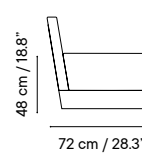

Lagarto

Designed by ILMIODESIGN

Collection made of galvanized wire, polyester powder coated. Suitable for outdoor, indoor, and contract use.

Colección fabricada con varilla de acero galvanizado y lacado con polvo de poliéster. Apto para uso exterior, interior y contract.

Collection available in:

STRUCTURE

Metal finishes p. 270

UPHOLSTERY

Outdoor fabrics p. 274

Outdoor technical leather p. 276

TABLE-TOP

Metal finishes p. 270

HPL or Solid Core p. 283

Dimensions in cm and inches
Medidas en cms y pulgadas

Dimensions in cm and inches
Medidas en cms y pulgadas

iSi 9254	ø 60 cm / 23.6"
iSi 9255	ø 70 cm / 27.6"
iSi 9256	ø 80 cm / 31.5"
iSi 9257	ø 90 cm / 35.4"
iSi 9258	ø 110 cm / 43.3"

iSi 9259	ø 60 cm / 23.6"
iSi 9260	ø 70 cm / 27.6"
iSi 9216	ø 80 cm / 31.5"
iSi 9217	ø 90 cm / 35.4"
iSi 9218	ø 110 cm / 43.3"