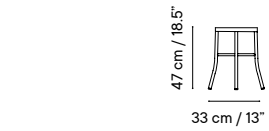

### UPHOLSTERY

Outdoor fabrics p. 274

Outdoor technical leather p. 276

Dimensions in cm and inches  
Medidas en cms y pulgadas

iSi 8130  
Stool 47

iSi 8132  
Upholstered stool 47

iSi 8086  
Chair

iSi 8131  
Upholstered chair