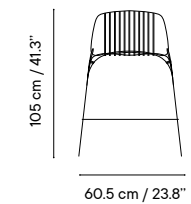

### UPHOLSTERY

Outdoor fabrics p. 274

Outdoor technical leather p. 276

Dimensions in cm and inches  
Medidas en cms y pulgadas

iSi 8114  
Armchair

iSi 8150  
Bench

iSi 8149  
Stool 63

iSi 8148  
Stool 74