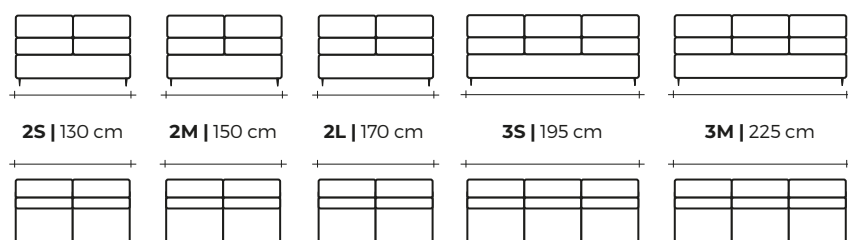

SSB | NO ARM SOFA . SOFÁ S/ BRAÇOS . SOFA S/ BRAZOS . CANAPÉ S/ BRAS