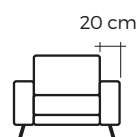

MODULAR SOFA SYSTEM.

Ames.