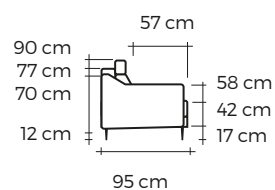

MODULAR SOFA SYSTEM.

Bull.