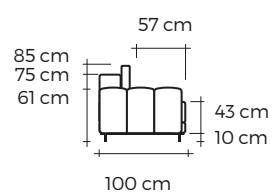

MODULAR SOFA SYSTEM.

Cole.