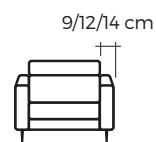

MODULAR SOFA SYSTEM.

Bull.