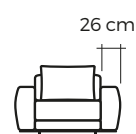

MODULAR SOFA SYSTEM.

Cole.