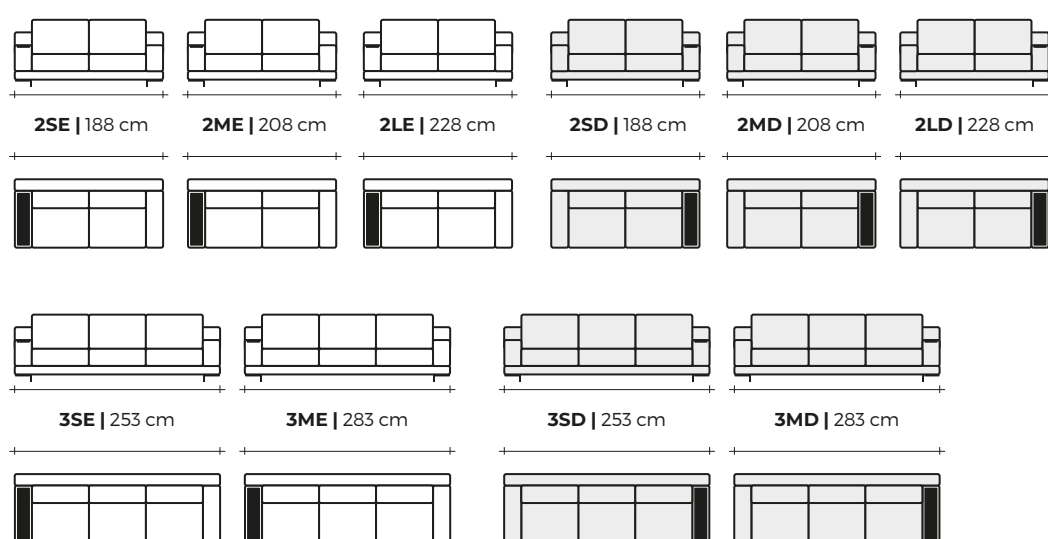

S1B | 1 ARM SOFA . SOFÁ C/1 BRAÇO . SOFA C/1 BRAZO . CANAPÉ A/1 BRAS