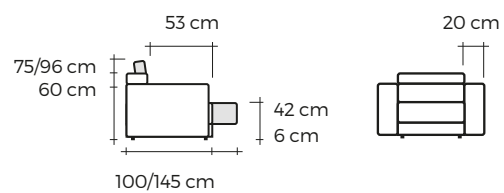

MODULAR SOFA SYSTEM.

Aston.