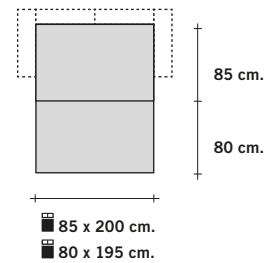

Ref. NIDO

Colchão . Mattress . Colchón . Matelas