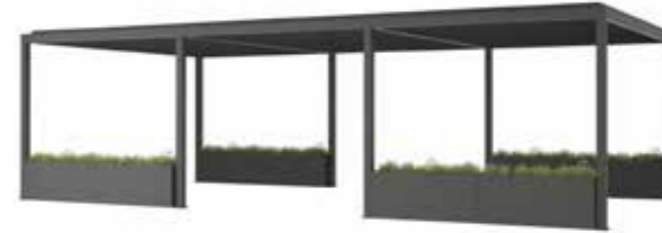

PAVILION
AP6301
400*300*270cm

PAVILION
AP6301
800*600*270cm

PAVILION
AP6202
300*400*270cm

PAVILION
AP6302
300*400*270cm

PAVILION
AP6302
300*1200*270cm

PAVILIONS

MAIN FRAME SIZE SELECTION:

PAVILION
AP6301

300*300*270cm
400*300*270cm

ROOF OPTIONS:

Sling water proof roof
(Fixed)

Sliding roof
(Chinese sling/ fabric or sunproof fabric)

SIDE PANELS OPTIONS:

Sliding curtain
(Manual / Electric)

Fabric curtain

Fixed sling curtain

Fixed alu. panel
(Horizontal)

Alu slats panel per side
(Vertical)

PAVILIONS

MAIN FRAME SIZE SELECTION:

PAVILION
AP6302

300*300*270cm
400*300*270cm

ROOF OPTIONS:

Adjustable Alu .slats blind
roof (Mannual)

Eve roof
(Alu.slats)

Sling water proof roof
(Fixed)

Sliding roof
(Chinese sling/ fabric or
sunproof fabric)

SIDE PANELS OPTIONS:

Sliding curtain
(Mannual / Electric)

Fabric curtain

Fixed sling curtain

Fixed alu. panel
(Horizontal)