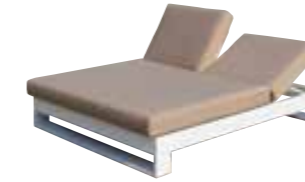

Eve roof
(Alu.slats)

Sling water proof roof
(Fixed)

Sliding roof
(Chinese sling/ fabric or
sunproof fabric)

SIDE PANELS OPTIONS:

Sliding curtain
(Mannual / Electric)

Fabric curtain

Fixed sling curtain

Fixed alu. panel
(Horizontal)

200*200*200cm

1PCS/2CTN
35PCS/40FT

PAVILION
AP6101B43ALU with PC roof
AP6101F43ALU with sling roof

200*200*200cm

1PCS/2CTN
32PCS/40FT
38PCS/40HC

PAVILION with adjustable shade
AP6101H43ALU

200*200*200cm

1PCS/2CTN
50PCS/40FT

Daybed
AP6101K43ALU

160*190*30cm

28PCS/40FT

200*200*30cm

28PCS/40FT

200*80*30cm

56PCS/40FT

Alu 2 Seater
AP6101G43ALU