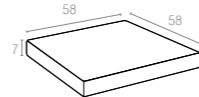

Code 901
Monaco Seat Cushion

Code 902
Monaco Backrest Cushion

904 HAWAII CUSHION

12 cm thick cushion covered with polyester fabric and finished with piping.
Cushion is specially designed for Hawaii swing.