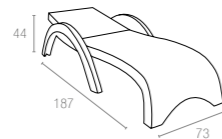

860 Fiji

Renkler / Colors