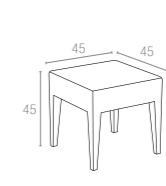

Code 858
Miami Lounge Side Table