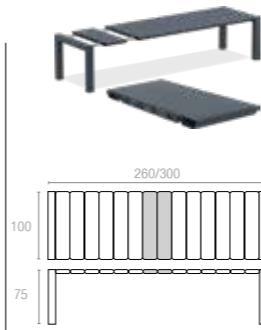

776 VEGAS TABLE XL

Extendible table from 260 to 300 cm in polypropylene reinforced with glass fiber. Easily expandable, giving you a choice of two size options. Smart extending mechanism makes it easy to adjust the table to your preferred size. For indoor and outdoor use with UV protection.

864 IBIZA TABLE 140

Table with rattan leg with HPL compact laminated tops 12 mm available in dark grey, brown and white colors. For indoor and outdoor use. Can be disassembled. * Dark colors not recommended in direct sunlight.

782 VEGAS BAR 100

Extendible Bar table from 100 to 140 cm in polypropylene reinforced with glass fiber. Easily expandable, giving you a choice of two size options. Smart extending mechanism makes it easy to adjust the bar table to your preferred size. For indoor and outdoor use with UV protection.

865 IBIZA TABLE 180

Table with rattan leg with HPL compact laminated tops 12 mm available in dark grey, brown and white colors. For indoor and outdoor use. Can be disassembled. * Dark colors not recommended in direct sunlight.

863 IBIZA TABLE 80

Table with rattan leg with HPL compact laminated tops 12 mm available in dark grey, brown and white colors. For indoor and outdoor use. Can be disassembled. * Dark colors not recommended in direct sunlight.

867 IBIZA LEGS SMALL

Ibiza Legs are made up of polypropylene reinforced with glass fiber with the latest generation of air moulding thermoplastic injection. For indoor and outdoor use. Can be disassembled.

* Top min. 70x70 cm,
Top max. 90x90 cm