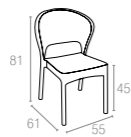

CATAS
TEST REPORT
201747