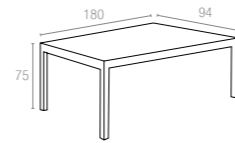

880 TAHITI

Tahiti table is made of durable weather-resistant resin. Metallic frame will never unravel, rust or decay. It is UV protected which insures the colors will not fade, the table comes with dark tempered glass on the top. Can be disassembled. For indoor and outdoor use.

890 RIVA LEG & BASE

Rattan leg and painted aluminium base. Can be disassembled. For indoor and outdoor use.

882 RIVA

Table with rattan leg and painted aluminium base. Werzalit tops resistant to outdoor use. Available in dark grey, brown and white colors. Can be disassembled.

* Dark colors not recommended in direct sunlight.

886 RIVA BAR

Table with rattan leg and painted aluminium base. Werzalit tops resistant to outdoor use. Available in dark grey, brown and white colors. Can be disassembled.

* Dark colors not recommended in direct sunlight.

884 RIVA

Table with rattan leg and painted aluminium base. Werzalit tops resistant to outdoor use. Available in dark grey, brown and white colors. Can be disassembled.

* Dark colors not recommended in direct sunlight.

888 RIVA BAR

Table with rattan leg and painted aluminium base. Werzalit tops resistant to outdoor use. Available in dark grey, brown and white colors. Can be disassembled.

* Dark colors not recommended in direct sunlight.