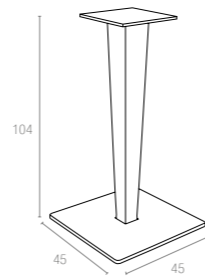

892 RIVA BAR LEG & BASE

Rattan leg and painted aluminium base.
Can be disassembled.
For indoor and outdoor use.

903 MONACO CORNER CUSHION

7 cm thick cushion covered with polyester fabric and finished with piping.
Cushions are specially designed for Monaco Lounge Corner.
*3 cushions.

860 FIJI

Fiji sunlounger is stackable and comes with five position backrest, hidden wheels and anti-slippery rubbers. It is made of durable weather-resistant resin. Non-metallic frame will never unravel, rust or decay. It is UV protected which insures the colors will not fade.
For outdoor use.

CATAS
TEST REPORT
129750

895 MIAMI CUSHIONS

5 cm thick cushion covered with polyester fabric and finished with piping.
Cushion is specially designed for Miami Lounge Set.

901 MONACO SEAT CUSHION

7 cm thick cushion covered with polyester fabric and finished with piping.
Cushions are specially designed for Monaco Lounge Set and Monaco Lounge Corner.

902 MONACO BACKREST CUSHION

Code 901
Monaco Seat Cushion

Code 902
Monaco Backrest Cushion

904 HAWAII CUSHION

12 cm thick cushion covered with polyester fabric and finished with piping.
Cushion is specially designed for Hawaii swing.