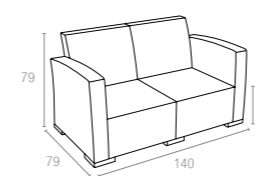

Code 832
Monaco Lounge Sofa