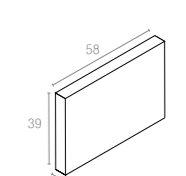

CATAS
TEST REPORT
218006

Code 832
Monaco Lounge Sofa

Code 831
Monaco Lounge Armchair

Code 838
Monaco Lounge Table

Code 901
Monaco Seat Cushion

Code 902
Monaco Backrest Cushion

834 MONACO LOUNGE CORNER

Monaco Lounge Corner is designed for easy self assembly, it is made of durable weather-resistant resin reinforced with glass fiber. Non-metallic frame will never unravel, rust or decay. It is UV protected which insures the colors will not fade. Can be disassembled. For indoor and outdoor contract use.