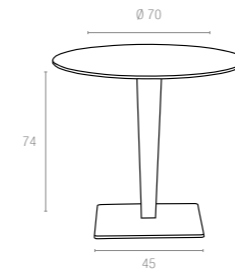

880 TAHITI

Tahiti table is made of durable weather-resistant resin. Metallic frame will never unravel, rust or decay. It is UV protected which insures the colors will not fade, the table comes with dark tempered glass on the top. Can be disassembled. For indoor and outdoor use.

890 RIVA LEG & BASE

Rattan leg and painted aluminium base. Can be disassembled. For indoor and outdoor use.

882 RIVA

Table with rattan leg and painted aluminium base. Werzalit tops resistant to outdoor use. Available in dark grey, brown and white colors. Can be disassembled.

* Dark colors not recommended in direct sunlight.

886 RIVA BAR

Table with rattan leg and painted aluminium base. Werzalit tops resistant to outdoor use. Available in dark grey, brown and white colors. Can be disassembled.

* Dark colors not recommended in direct sunlight.

884 RIVA

Table with rattan leg and painted aluminium base. Werzalit tops resistant to outdoor use. Available in dark grey, brown and white colors. Can be disassembled.

* Dark colors not recommended in direct sunlight.

888 RIVA BAR

Table with rattan leg and painted aluminium base. Werzalit tops resistant to outdoor use. Available in dark grey, brown and white colors. Can be disassembled.

* Dark colors not recommended in direct sunlight.