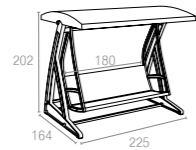

862 Hawaii

Renkler / Colors