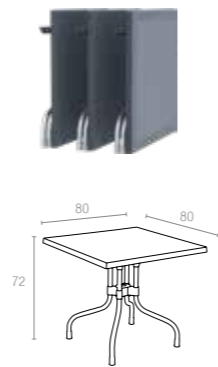

868 IBIZA LEGS MEDIUM

Ibiza Legs are made up of polypropylene reinforced with glass fiber with the latest generation of air moulding thermoplastic injection. For indoor and outdoor use. Can be disassembled.

869 IBIZA LEGS XL

Ibiza Legs are made up of polypropylene reinforced with glass fiber with the latest generation of air moulding thermoplastic injection. For indoor and outdoor use. Can be disassembled.

871 FORZA RATTAN 80

Folding table with legs in anodized aluminium. Diameter 30 mm. Table top in recyclable polypropylene with rattan effect. For indoor and outdoor use.

875 ORLANDO 80

Orlando 80 table is made of durable weather-resistant resin. Non-metallic frame will never unravel, rust or decay. It is UV protected which insures the colors will not fade. Can be disassembled. For indoor and outdoor use.

878 ORLANDO 140

Orlando 140 table is made of durable weather-resistant resin. Non-metallic frame will never unravel, rust or decay. It is UV protected which insures the colors will not fade. Can be disassembled. For indoor and outdoor use.

870 BALI

Bali table is made of durable weather-resistant resin. Metallic frame will never unravel, rust or decay. It is UV protected which insures the colors will not fade, the table comes with dark tempered glass on the top. Can be disassembled. For indoor and outdoor use.