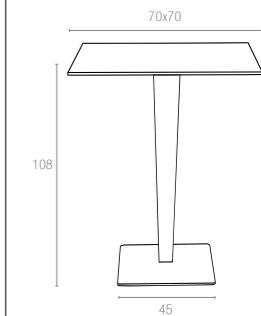

880 TAHITI

Tahiti table is made of durable weather-resistant resin. Metallic frame will never unravel, rust or decay. It is UV protected which insures the colors will not fade, the table comes with dark tempered glass on the top. Can be disassembled. For indoor and outdoor use.

890 RIVA LEG & BASE

Rattan leg and painted aluminium base. Can be disassembled. For indoor and outdoor use.

882 RIVA

Table with rattan leg and painted aluminium base. Werzalit tops resistant to outdoor use. Available in dark grey, brown and white colors. Can be disassembled.

* Dark colors not recommended in direct sunlight.

886 RIVA BAR

Table with rattan leg and painted aluminium base. Werzalit tops resistant to outdoor use. Available in dark grey, brown and white colors. Can be disassembled.

* Dark colors not recommended in direct sunlight.

884 RIVA

Table with rattan leg and painted aluminium base. Werzalit tops resistant to outdoor use. Available in dark grey, brown and white colors. Can be disassembled.

* Dark colors not recommended in direct sunlight.

888 RIVA BAR

Table with rattan leg and painted aluminium base. Werzalit tops resistant to outdoor use. Available in dark grey, brown and white colors. Can be disassembled.

* Dark colors not recommended in direct sunlight.