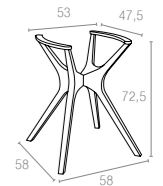

* Top min. 70x70 cm,
Top max. 90x90 cm