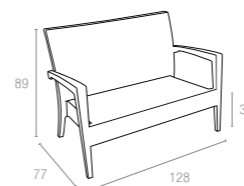

Code 845
Miami Lounge Sofa