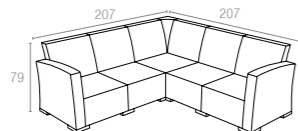

834 Monaco Lounge Corner

Renkler / Colors