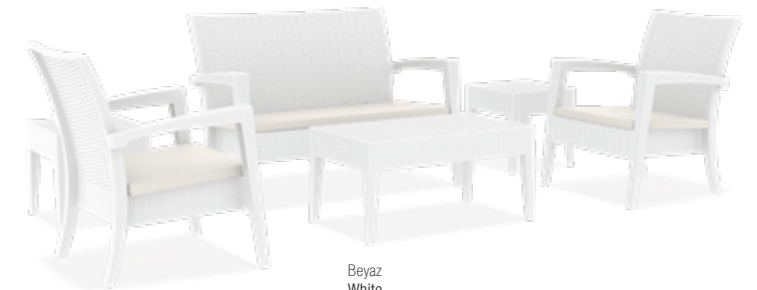

Beyaz
White