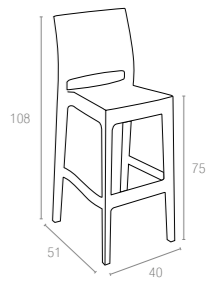

816 FLORIDA

Florida chair is stackable and made of durable weather-resistant resin reinforced with glass fiber. Non-metallic frame will never unravel, rust or decay. It is UV protected which insures the colors will not fade. For indoor and outdoor use.

CATAS
TEST REPORT
144188

866 JAMAICA

Jamaica bar stool is stackable and made of durable weather-resistant resin reinforced with glass fiber. Non-metallic frame will never unravel, rust or decay. It is UV protected which insures the colors will not fade. For indoor and outdoor use.

CATAS
TEST REPORT
157230

820 CAPRI

Capri armchair is stackable and made of durable weather-resistant resin reinforced with glass fiber. Non-metallic frame will never unravel, rust or decay. It is UV protected which insures the colors will not fade. For indoor and outdoor use.

CATAS
TEST REPORT
127166

772 VEGAS TABLE

Extendible table from 100 to 140 cm in polypropylene reinforced with glass fiber. Easily expandable, giving you a choice of two size options. Smart extending mechanism makes it easy to adjust the table to your preferred size. For indoor and outdoor use with UV protection.

CATAS
TEST REPORT
253099

830 VERONA

Verona chair is stackable and made of durable weather-resistant resin reinforced with glass fiber. Non-metallic frame will never unravel, rust or decay. It is UV protected which insures the colors will not fade. For indoor and outdoor use.

CATAS
TEST REPORT
127167

774 VEGAS TABLE MEDIUM

Extendible table from 180 to 220 cm in polypropylene reinforced with glass fiber. Easily expandable, giving you a choice of two size options. Smart extending mechanism makes it easy to adjust the table to your preferred size. For indoor and outdoor use with UV protection.

CATAS
TEST REPORT
253098