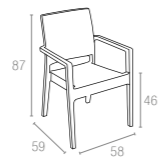

CATAS
TEST REPORT
I27165