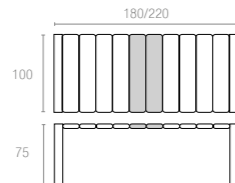

774 Vegas Table Medium

Renkler / Colors

Koyu Gri (R)
Dark Grey (R)

Kahverengi
Brown

Beyaz
White