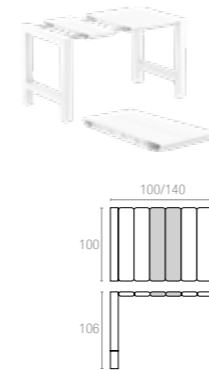

776 VEGAS TABLE XL

Extendible table from 260 to 300 cm in polypropylene reinforced with glass fiber. Easily expandable, giving you a choice of two size options. Smart extending mechanism makes it easy to adjust the table to your preferred size. For indoor and outdoor use with UV protection.

864 IBIZA TABLE 140

Table with rattan leg with HPL compact laminated tops 12 mm available in dark grey, brown and white colors. For indoor and outdoor use. Can be disassembled. * Dark colors not recommended in direct sunlight.

782 VEGAS BAR 100

Extendible Bar table from 100 to 140 cm in polypropylene reinforced with glass fiber. Easily expandable, giving you a choice of two size options. Smart extending mechanism makes it easy to adjust the bar table to your preferred size. For indoor and outdoor use with UV protection.

865 IBIZA TABLE 180

Table with rattan leg with HPL compact laminated tops 12 mm available in dark grey, brown and white colors. For indoor and outdoor use. Can be disassembled. * Dark colors not recommended in direct sunlight.

863 IBIZA TABLE 80

Table with rattan leg with HPL compact laminated tops 12 mm available in dark grey, brown and white colors. For indoor and outdoor use. Can be disassembled. * Dark colors not recommended in direct sunlight.

867 IBIZA LEGS SMALL

Ibiza Legs are made up of polypropylene reinforced with glass fiber with the latest generation of air moulding thermoplastic injection. For indoor and outdoor use. Can be disassembled.

* Top min. 70x70 cm,
Top max. 90x90 cm