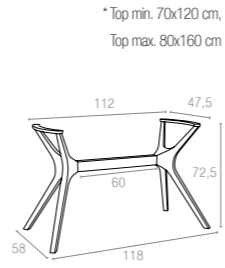

868 IBIZA LEGS MEDIUM

Ibiza Legs are made up of polypropylene reinforced with glass fiber with the latest generation of air moulding thermoplastic injection. For indoor and outdoor use. Can be disassembled.

869 IBIZA LEGS XL

Ibiza Legs are made up of polypropylene reinforced with glass fiber with the latest generation of air moulding thermoplastic injection. For indoor and outdoor use. Can be disassembled.

871 FORZA RATTAN 80

Folding table with legs in anodized aluminium. Diameter 30 mm. Table top in recyclable polypropylene with rattan effect. For indoor and outdoor use.

875 ORLANDO 80

Orlando 80 table is made of durable weather-resistant resin. Non-metallic frame will never unravel, rust or decay. It is UV protected which insures the colors will not fade. Can be disassembled. For indoor and outdoor use.

878 ORLANDO 140

Orlando 140 table is made of durable weather-resistant resin. Non-metallic frame will never unravel, rust or decay. It is UV protected which insures the colors will not fade. Can be disassembled. For indoor and outdoor use.

870 BALI

Bali table is made of durable weather-resistant resin. Metallic frame will never unravel, rust or decay. It is UV protected which insures the colors will not fade, the table comes with dark tempered glass on the top. Can be disassembled. For indoor and outdoor use.