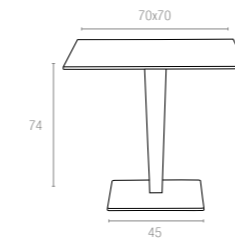

880 TAHITI

Tahiti table is made of durable weather-resistant resin. Metallic frame will never unravel, rust or decay. It is UV protected which insures the colors will not fade, the table comes with dark tempered glass on the top. Can be disassembled. For indoor and outdoor use.

890 RIVA LEG & BASE

Rattan leg and painted aluminium base. Can be disassembled. For indoor and outdoor use.

882 RIVA

Table with rattan leg and painted aluminium base. Werzalit tops resistant to outdoor use. Available in dark grey, brown and white colors. Can be disassembled.

* Dark colors not recommended in direct sunlight.

886 RIVA BAR

Table with rattan leg and painted aluminium base. Werzalit tops resistant to outdoor use. Available in dark grey, brown and white colors. Can be disassembled.

* Dark colors not recommended in direct sunlight.

884 RIVA

Table with rattan leg and painted aluminium base. Werzalit tops resistant to outdoor use. Available in dark grey, brown and white colors. Can be disassembled.

* Dark colors not recommended in direct sunlight.

888 RIVA BAR

Table with rattan leg and painted aluminium base. Werzalit tops resistant to outdoor use. Available in dark grey, brown and white colors. Can be disassembled.

* Dark colors not recommended in direct sunlight.