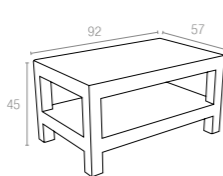

Code 838
Monaco Lounge Table