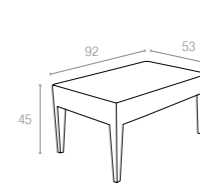

Code 855
Miami Lounge Table