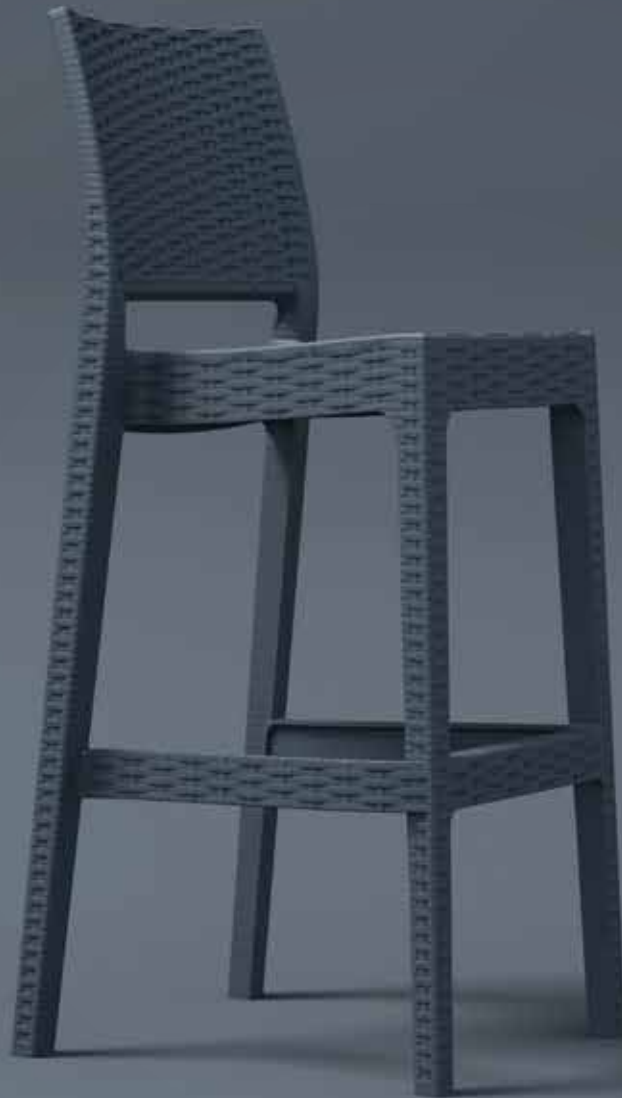

2022

rattan

Siesta
exclusive

As an experienced manufacturer and exporter Siesta introduces the never-unraveling or fraying high quality wicker furniture. The natural looking and open weave design is available in various colours. The durable wicker material is made of quality polypropylene ensuring colour fastness and weather-resistance and is 100 % recyclable.