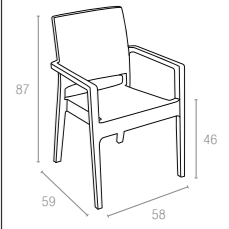

862 HAWAII

Hawaii swing is made of durable weather-resistant resin reinforced with glass fiber. Metallic frame will never unravel, rust or decay. It is UV protected which insures the colors will not fade. For indoor and outdoor use.

808 PANAMA

Panama armchair is stackable and made of durable weather-resistant resin reinforced with glass fiber. Non-metallic frame will never unravel, rust or decay. It is UV protected which insures the colors will not fade. For indoor and outdoor use.

804 ARUBA

Aruba armchair is stackable and made of durable weather-resistant resin reinforced with glass fiber. Non-metallic frame will never unravel, rust or decay. It is UV protected which insures the colors will not fade. For indoor and outdoor use.

810 IBIZA

Ibiza armchair is stackable and made of durable weather-resistant resin reinforced with glass fiber. Non-metallic frame will never unravel, rust or decay. It is UV protected which insures the colors will not fade. For indoor and outdoor use.

806 CALIFORNIA

California armchair is designed for easy self assembly, it is made of durable weather-resistant resin reinforced with glass fiber. Non-metallic frame will never unravel, rust or decay. It is UV protected which insures the colors will not fade. For indoor and outdoor use.

818 DAYTONA

Daytona chair is stackable and made of durable weather-resistant resin reinforced with glass fiber. Non-metallic frame will never unravel, rust or decay. It is UV protected which insures the colors will not fade. For indoor and outdoor use.

141203

127165

159187

201747