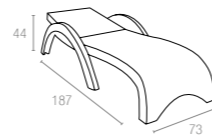

CATAS
TEST REPORT
129750

Koyu Gri
Dark Grey

Kahverengi
Brown

Beyaz
White

895 MIAMI CUSHIONS

5 cm thick cushion covered with polyester fabric and finished with piping.
Cushion is specially designed for Miami Lounge Set.