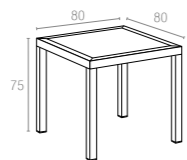

875 Orlando 80

Renkler / Colors