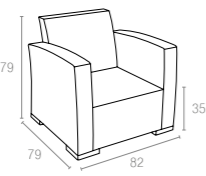

Code 831
Monaco Lounge Armchair