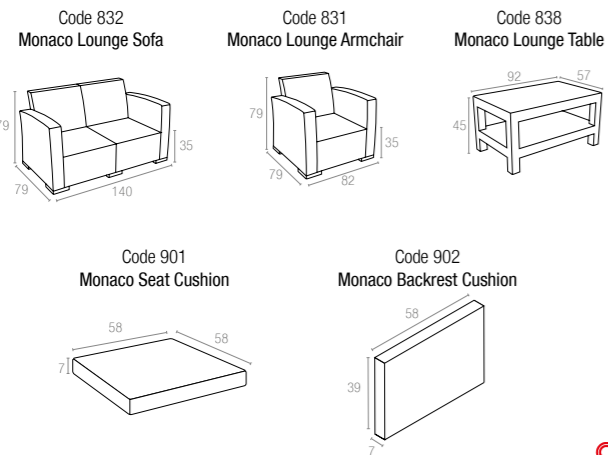

Monaco Lounge Set

Kopolimer ve cam elyaf karışımından mamul Monaco Lounge Set, demonte, rattan efektli ve mat yüzeylidir. Tüm hava şartlarına uyumludur. Kolay taşınabilirliği, kolay temizlenebilmesi, çürümeye, paslanmaya, UV katkısı sayesinde renk solmalarına uzak oluşu ile konfor ve şıklığı benimseyenler için vazgeçilmez bir üründür. Set olarak veya tek tek alabilirsiniz. 7 cm kalınlığındaki minder seti, suya karşı dayanıklı polyester kumaştan üretilmiş olup sadece Monaco Lounge Sette kullanılmak üzere tasarlanmıştır.

Monaco Lounge Set is designed for easy self assembly, it is made of durable weather-resistant resin reinforced with glass fiber. Non-metallic frame will never unravel, rust or decay. It is UV protected which insures the colors will not fade. Can be disassembled. For indoor and outdoor contract use. Can be purchased as set or separately. 7 cm thick cushion set covered with polyster fabric and finished with piping. Cushions are specially designed for Monaco Lounge Set.

835 Monaco Lounge Set

Renkler / Colors

Minder / Cushion

CATAS
TEST REPORT
218006