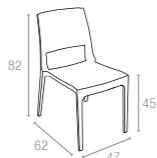

CATAS
TEST REPORT
127167