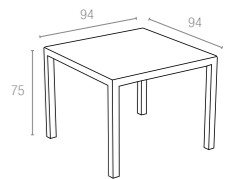

868 IBIZA LEGS MEDIUM

Ibiza Legs are made up of polypropylene reinforced with glass fiber with the latest generation of air moulding thermoplastic injection. For indoor and outdoor use. Can be disassembled.

869 IBIZA LEGS XL

Ibiza Legs are made up of polypropylene reinforced with glass fiber with the latest generation of air moulding thermoplastic injection. For indoor and outdoor use. Can be disassembled.

871 FORZA RATTAN 80

Folding table with legs in anodized aluminium. Diameter 30 mm. Table top in recyclable polypropylene with rattan effect. For indoor and outdoor use.

875 ORLANDO 80

Orlando 80 table is made of durable weather-resistant resin. Non-metallic frame will never unravel, rust or decay. It is UV protected which insures the colors will not fade. Can be disassembled. For indoor and outdoor use.

878 ORLANDO 140

Orlando 140 table is made of durable weather-resistant resin. Non-metallic frame will never unravel, rust or decay. It is UV protected which insures the colors will not fade. Can be disassembled. For indoor and outdoor use.

870 BALI

Bali table is made of durable weather-resistant resin. Metallic frame will never unravel, rust or decay. It is UV protected which insures the colors will not fade, the table comes with dark tempered glass on the top. Can be disassembled. For indoor and outdoor use.