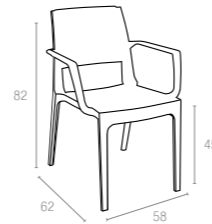

816 FLORIDA

Florida chair is stackable and made of durable weather-resistant resin reinforced with glass fiber. Non-metallic frame will never unravel, rust or decay. It is UV protected which insures the colors will not fade. For indoor and outdoor use.

CATAS
TEST REPORT
144188

866 JAMAICA

Jamaica bar stool is stackable and made of durable weather-resistant resin reinforced with glass fiber. Non-metallic frame will never unravel, rust or decay. It is UV protected which insures the colors will not fade. For indoor and outdoor use.

CATAS
TEST REPORT
157230

820 CAPRI

Capri armchair is stackable and made of durable weather-resistant resin reinforced with glass fiber. Non-metallic frame will never unravel, rust or decay. It is UV protected which insures the colors will not fade. For indoor and outdoor use.

CATAS
TEST REPORT
127166

772 VEGAS TABLE

Extendible table from 100 to 140 cm in polypropylene reinforced with glass fiber. Easily expandable, giving you a choice of two size options. Smart extending mechanism makes it easy to adjust the table to your preferred size. For indoor and outdoor use with UV protection.

CATAS
TEST REPORT
253099

830 VERONA

Verona chair is stackable and made of durable weather-resistant resin reinforced with glass fiber. Non-metallic frame will never unravel, rust or decay. It is UV protected which insures the colors will not fade. For indoor and outdoor use.

CATAS
TEST REPORT
127167

774 VEGAS TABLE MEDIUM

Extendible table from 180 to 220 cm in polypropylene reinforced with glass fiber. Easily expandable, giving you a choice of two size options. Smart extending mechanism makes it easy to adjust the table to your preferred size. For indoor and outdoor use with UV protection.

CATAS
TEST REPORT
253098