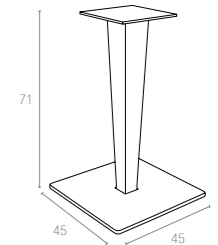

Koyu Gri
Dark Grey

Kahverengi
Brown

Beyaz
White

890 RIVA LEG & BASE

Rattan leg and painted aluminium base. Can be disassembled. For indoor and outdoor use.

Koyu Gri
Dark Grey

Kahverengi
Brown

Beyaz
White