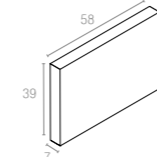

Code 902
Monaco Backrest Cushion