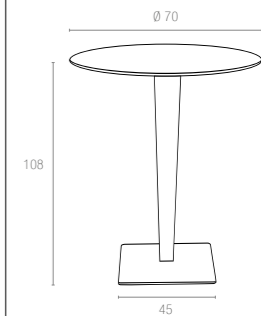

880 TAHITI

Tahiti table is made of durable weather-resistant resin. Metallic frame will never unravel, rust or decay. It is UV protected which insures the colors will not fade, the table comes with dark tempered glass on the top. Can be disassembled. For indoor and outdoor use.

890 RIVA LEG & BASE

Rattan leg and painted aluminium base. Can be disassembled. For indoor and outdoor use.

882 RIVA

Table with rattan leg and painted aluminium base. Werzalit tops resistant to outdoor use. Available in dark grey, brown and white colors. Can be disassembled.

* Dark colors not recommended in direct sunlight.

886 RIVA BAR

Table with rattan leg and painted aluminium base. Werzalit tops resistant to outdoor use. Available in dark grey, brown and white colors. Can be disassembled.

* Dark colors not recommended in direct sunlight.

884 RIVA

Table with rattan leg and painted aluminium base. Werzalit tops resistant to outdoor use. Available in dark grey, brown and white colors. Can be disassembled.

* Dark colors not recommended in direct sunlight.

888 RIVA BAR

Table with rattan leg and painted aluminium base. Werzalit tops resistant to outdoor use. Available in dark grey, brown and white colors. Can be disassembled.

* Dark colors not recommended in direct sunlight.