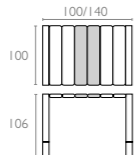

Vegas Bar 100

Polipropilen ve cam elyaf karışımından mamul Vegas Bar masa, akıllı uzatma mekanizması ile 100 ile 140 cm arasında kolayca uzatılabilir, size iki farklı boyda kullanım olanağı sunar. UV katkısı sayesinde renk solmalarına uzak oluşu ile konfor ve şıklığı benimseyenler için vazgeçilmez bir üründür.

Extendible Bar table from 100 to 140 cm in polypropylene reinforced with glass fiber. Easily expandable, giving you a choice of two size options. Smart extending mechanism makes it easy to adjust the bar table to your preferred size. For indoor and outdoor use with UV protection.

CATAS
TEST REPORT

782 Vegas Bar 100

Renkler / Colors

Beyaz
White