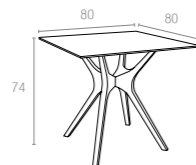

863 Ibiza Table 80

Renkler / Colors