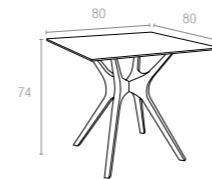

776 VEGAS TABLE XL

Extendible table from 260 to 300 cm in polypropylene reinforced with glass fiber. Easily expandable, giving you a choice of two size options. Smart extending mechanism makes it easy to adjust the table to your preferred size. For indoor and outdoor use with UV protection.

864 IBIZA TABLE 140

Table with rattan leg with HPL compact laminated tops 12 mm available in dark grey, brown and white colors. For indoor and outdoor use. Can be disassembled. * Dark colors not recommended in direct sunlight.

782 VEGAS BAR 100

Extendible Bar table from 100 to 140 cm in polypropylene reinforced with glass fiber. Easily expandable, giving you a choice of two size options. Smart extending mechanism makes it easy to adjust the bar table to your preferred size. For indoor and outdoor use with UV protection.

865 IBIZA TABLE 180

Table with rattan leg with HPL compact laminated tops 12 mm available in dark grey, brown and white colors. For indoor and outdoor use. Can be disassembled. * Dark colors not recommended in direct sunlight.

863 IBIZA TABLE 80

Table with rattan leg with HPL compact laminated tops 12 mm available in dark grey, brown and white colors. For indoor and outdoor use. Can be disassembled. * Dark colors not recommended in direct sunlight.

867 IBIZA LEGS SMALL

Ibiza Legs are made up of polypropylene reinforced with glass fiber with the latest generation of air moulding thermoplastic injection. For indoor and outdoor use. Can be disassembled.

* Top min. 70x70 cm,
Top max. 90x90 cm