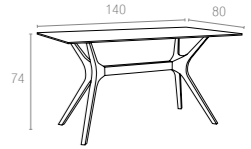

Koyu Gri
Dark Grey

Kahverengi
Brown

Beyaz
White

782 VEGAS BAR 100

Extendible Bar table from 100 to 140 cm in polypropylene reinforced with glass fiber. Easily expandable, giving you a choice of two size options. Smart extending mechanism makes it easy to adjust the bar table to your preferred size. For indoor and outdoor use with UV protection.