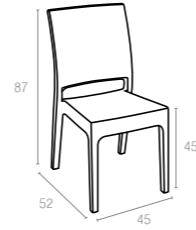

Koyu Gri
Dark Grey

Kahverengi
Brown

Beyaz
White

CATAS
TEST REPORT
144188

866 JAMAICA

Jamaica bar stool is stackable and made of durable weather-resistant resin reinforced with glass fiber. Non-metallic frame will never unravel, rust or decay. It is UV protected which insures the colors will not fade. For indoor and outdoor use.