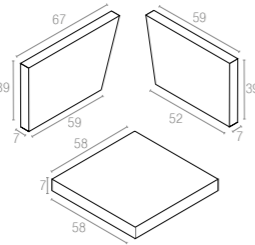

Code 903
Monaco Corner Cushion

Monaco Cushions

Renkler / Colors

Bej
Beige