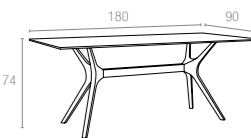

776 VEGAS TABLE XL

Extendible table from 260 to 300 cm in polypropylene reinforced with glass fiber. Easily expandable, giving you a choice of two size options. Smart extending mechanism makes it easy to adjust the table to your preferred size. For indoor and outdoor use with UV protection.

864 IBIZA TABLE 140

Table with rattan leg with HPL compact laminated tops 12 mm available in dark grey, brown and white colors. For indoor and outdoor use. Can be disassembled. * Dark colors not recommended in direct sunlight.

782 VEGAS BAR 100

Extendible Bar table from 100 to 140 cm in polypropylene reinforced with glass fiber. Easily expandable, giving you a choice of two size options. Smart extending mechanism makes it easy to adjust the bar table to your preferred size. For indoor and outdoor use with UV protection.

865 IBIZA TABLE 180

Table with rattan leg with HPL compact laminated tops 12 mm available in dark grey, brown and white colors. For indoor and outdoor use. Can be disassembled. * Dark colors not recommended in direct sunlight.

863 IBIZA TABLE 80

Table with rattan leg with HPL compact laminated tops 12 mm available in dark grey, brown and white colors. For indoor and outdoor use. Can be disassembled. * Dark colors not recommended in direct sunlight.

867 IBIZA LEGS SMALL

Ibiza Legs are made up of polypropylene reinforced with glass fiber with the latest generation of air moulding thermoplastic injection. For indoor and outdoor use. Can be disassembled.

* Top min. 70x70 cm,
Top max. 90x90 cm