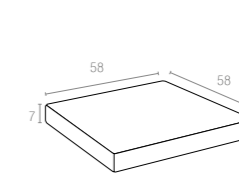

CATAS
TEST REPORT
218006

Code 832
Monaco Lounge Sofa

Code 831
Monaco Lounge Armchair

Code 838
Monaco Lounge Table

Code 901
Monaco Seat Cushion

Code 902
Monaco Backrest Cushion

834 MONACO LOUNGE CORNER

Monaco Lounge Corner is designed for easy self assembly, it is made of durable weather-resistant resin reinforced with glass fiber. Non-metallic frame will never unravel, rust or decay. It is UV protected which insures the colors will not fade. Can be disassembled. For indoor and outdoor contract use.