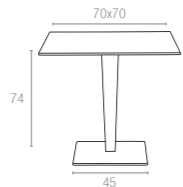

884 Riva

Renkler / Colors