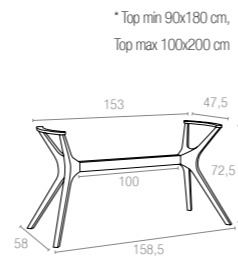

868 IBIZA LEGS MEDIUM

Ibiza Legs are made up of polypropylene reinforced with glass fiber with the latest generation of air moulding thermoplastic injection. For indoor and outdoor use. Can be disassembled.

869 IBIZA LEGS XL

Ibiza Legs are made up of polypropylene reinforced with glass fiber with the latest generation of air moulding thermoplastic injection. For indoor and outdoor use. Can be disassembled.

871 FORZA RATTAN 80

Folding table with legs in anodized aluminium. Diameter 30 mm. Table top in recyclable polypropylene with rattan effect. For indoor and outdoor use.

875 ORLANDO 80

Orlando 80 table is made of durable weather-resistant resin. Non-metallic frame will never unravel, rust or decay. It is UV protected which insures the colors will not fade. Can be disassembled. For indoor and outdoor use.

878 ORLANDO 140

Orlando 140 table is made of durable weather-resistant resin. Non-metallic frame will never unravel, rust or decay. It is UV protected which insures the colors will not fade. Can be disassembled. For indoor and outdoor use.

870 BALI

Bali table is made of durable weather-resistant resin. Metallic frame will never unravel, rust or decay. It is UV protected which insures the colors will not fade, the table comes with dark tempered glass on the top. Can be disassembled. For indoor and outdoor use.