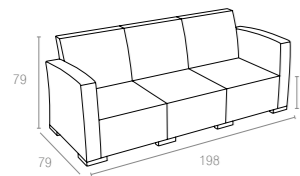

836 MONACO LOUNGE SET XL

Monaco Lounge Set XL is designed for easy self assembly, it is made of durable weather-resistant resin reinforced with glass fiber. Non-metallic frame will never unravel, rust or decay. It is UV protected which insures the colors will not fade. Can be disassembled. For indoor and outdoor contract use. Can be purchased as set or separately. 7 cm thick cushion set covered with polyester fabric and finished with piping. Cushions are specially designed for Monaco Lounge Set XL.

CATAS
TEST REPORT
218007

Code 833
Monaco Lounge Sofa XL