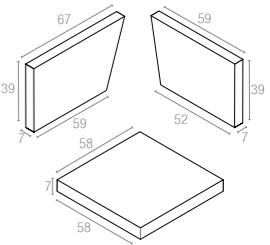

892 RIVA BAR LEG & BASE

Rattan leg and painted aluminium base.
Can be disassembled.
For indoor and outdoor use.

903 MONACO CORNER CUSHION

7 cm thick cushion covered with polyester fabric and finished with piping.
Cushions are specially designed for Monaco Lounge Corner.
*3 cushions.

860 FIJI

Fiji sunlounger is stackable and comes with five position backrest, hidden wheels and anti-slippery rubbers. It is made of durable weather-resistant resin. Non-metallic frame will never unravel, rust or decay. It is UV protected which insures the colors will not fade.
For outdoor use.

CATAS
TEST REPORT
129750

895 MIAMI CUSHIONS

5 cm thick cushion covered with polyester fabric and finished with piping.
Cushion is specially designed for Miami Lounge Set.

901 MONACO SEAT CUSHION

7 cm thick cushion covered with polyester fabric and finished with piping.
Cushions are specially designed for Monaco Lounge Set and Monaco Lounge Corner.

902 MONACO BACKREST CUSHION

Code 901
Monaco Seat Cushion

Code 902
Monaco Backrest Cushion

904 HAWAII CUSHION

12 cm thick cushion covered with polyester fabric and finished with piping.
Cushion is specially designed for Hawaii swing.