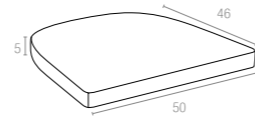

897 ARUBA CUSHION

5 cm thick cushion covered with polyester fabric and finished with piping. Cushion is specially designed for Aruba armchair.