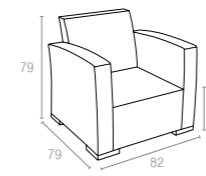

Code 831
Monaco Lounge Armchair