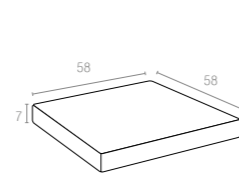

CATAS
TEST REPORT
218007

Code 833
Monaco Lounge Sofa XL

Code 831
Monaco Lounge Armchair

Code 838
Monaco Lounge Table

Code 901
Monaco Seat Cushion

Code 902
Monaco Backrest Cushion

835 MONACO LOUNGE SET

Monaco Lounge Set is designed for easy self assembly, it is made of durable weather-resistant resin reinforced with glass fiber. Non-metallic frame will never unravel, rust or decay. It is UV protected which insures the colors will not fade. Can be disassembled. For indoor and outdoor contract use. Can be purchased as set or separately. 7 cm thick cushion set covered with polyester fabric and finished with piping. Cushions are specially designed for Monaco Lounge Set.