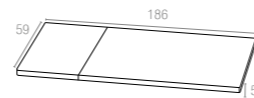

896 FIJI CUSHION

5 cm thick cushion covered with polyester fabric and finished with piping. Cushion is specially designed for Fiji sunlounger.