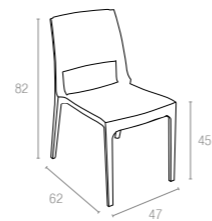

Koyu Gri
Dark Grey

Kahverengi
Brown

Beyaz
White

CATAS
TEST REPORT
127167

774 VEGAS TABLE MEDIUM

Extendible table from 180 to 220 cm in polypropylene reinforced with glass fiber. Easily expandable, giving you a choice of two size options. Smart extending mechanism makes it easy to adjust the table to your preferred size. For indoor and outdoor use with UV protection.