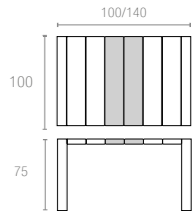

816 FLORIDA

Florida chair is stackable and made of durable weather-resistant resin reinforced with glass fiber. Non-metallic frame will never unravel, rust or decay. It is UV protected which insures the colors will not fade. For indoor and outdoor use.

CATAS
TEST REPORT
144188

866 JAMAICA

Jamaica bar stool is stackable and made of durable weather-resistant resin reinforced with glass fiber. Non-metallic frame will never unravel, rust or decay. It is UV protected which insures the colors will not fade. For indoor and outdoor use.

CATAS
TEST REPORT
157230

820 CAPRI

Capri armchair is stackable and made of durable weather-resistant resin reinforced with glass fiber. Non-metallic frame will never unravel, rust or decay. It is UV protected which insures the colors will not fade. For indoor and outdoor use.

CATAS
TEST REPORT
127166

772 VEGAS TABLE

Extendible table from 100 to 140 cm in polypropylene reinforced with glass fiber. Easily expandable, giving you a choice of two size options. Smart extending mechanism makes it easy to adjust the table to your preferred size. For indoor and outdoor use with UV protection.

CATAS
TEST REPORT
253099

830 VERONA

Verona chair is stackable and made of durable weather-resistant resin reinforced with glass fiber. Non-metallic frame will never unravel, rust or decay. It is UV protected which insures the colors will not fade. For indoor and outdoor use.

CATAS
TEST REPORT
127167

774 VEGAS TABLE MEDIUM

Extendible table from 180 to 220 cm in polypropylene reinforced with glass fiber. Easily expandable, giving you a choice of two size options. Smart extending mechanism makes it easy to adjust the table to your preferred size. For indoor and outdoor use with UV protection.

CATAS
TEST REPORT
253098