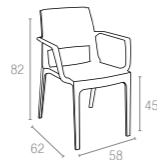

CATAS
TEST REPORT
127166