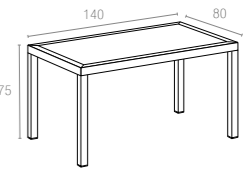

868 IBIZA LEGS MEDIUM

Ibiza Legs are made up of polypropylene reinforced with glass fiber with the latest generation of air moulding thermoplastic injection. For indoor and outdoor use. Can be disassembled.

869 IBIZA LEGS XL

Ibiza Legs are made up of polypropylene reinforced with glass fiber with the latest generation of air moulding thermoplastic injection. For indoor and outdoor use. Can be disassembled.

871 FORZA RATTAN 80

Folding table with legs in anodized aluminium. Diameter 30 mm. Table top in recyclable polypropylene with rattan effect. For indoor and outdoor use.

875 ORLANDO 80

Orlando 80 table is made of durable weather-resistant resin. Non-metallic frame will never unravel, rust or decay. It is UV protected which insures the colors will not fade. Can be disassembled. For indoor and outdoor use.

878 ORLANDO 140

Orlando 140 table is made of durable weather-resistant resin. Non-metallic frame will never unravel, rust or decay. It is UV protected which insures the colors will not fade. Can be disassembled. For indoor and outdoor use.

870 BALI

Bali table is made of durable weather-resistant resin. Metallic frame will never unravel, rust or decay. It is UV protected which insures the colors will not fade, the table comes with dark tempered glass on the top. Can be disassembled. For indoor and outdoor use.