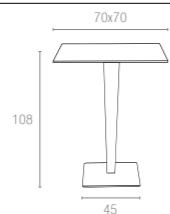

888 Riva Bar

Renkler / Colors