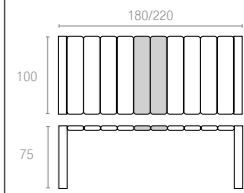

CATAS
TEST REPORT
253098