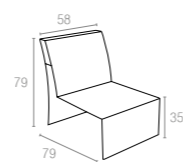

Koyu Gri
Dark Grey

Kahverengi
Brown

Beyaz
White

837 MONACO EXTENSION PART

With the extension part you can add as many seats as you want to extend your corner set.

Koyu Gri
Dark Grey

Kahverengi
Brown

Beyaz
White