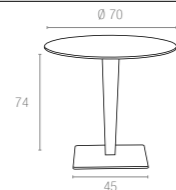

882 Riva

Renkler / Colors