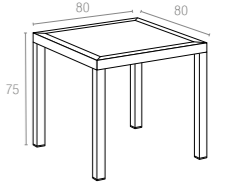

868 IBIZA LEGS MEDIUM

Ibiza Legs are made up of polypropylene reinforced with glass fiber with the latest generation of air moulding thermoplastic injection. For indoor and outdoor use. Can be disassembled.

869 IBIZA LEGS XL

Ibiza Legs are made up of polypropylene reinforced with glass fiber with the latest generation of air moulding thermoplastic injection. For indoor and outdoor use. Can be disassembled.

871 FORZA RATTAN 80

Folding table with legs in anodized aluminium. Diameter 30 mm. Table top in recyclable polypropylene with rattan effect. For indoor and outdoor use.

875 ORLANDO 80

Orlando 80 table is made of durable weather-resistant resin. Non-metallic frame will never unravel, rust or decay. It is UV protected which insures the colors will not fade. Can be disassembled. For indoor and outdoor use.

878 ORLANDO 140

Orlando 140 table is made of durable weather-resistant resin. Non-metallic frame will never unravel, rust or decay. It is UV protected which insures the colors will not fade. Can be disassembled. For indoor and outdoor use.

870 BALI

Bali table is made of durable weather-resistant resin. Metallic frame will never unravel, rust or decay. It is UV protected which insures the colors will not fade, the table comes with dark tempered glass on the top. Can be disassembled. For indoor and outdoor use.