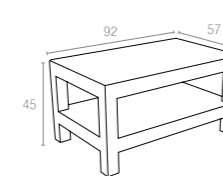

Code 838
Monaco Lounge Table