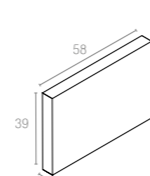

CATAS
TEST REPORT
218007

Code 833
Monaco Lounge Sofa XL

Code 831
Monaco Lounge Armchair

Code 838
Monaco Lounge Table

Code 901
Monaco Seat Cushion

Code 902
Monaco Backrest Cushion

835 MONACO LOUNGE SET

Monaco Lounge Set is designed for easy self assembly, it is made of durable weather-resistant resin reinforced with glass fiber. Non-metallic frame will never unravel, rust or decay. It is UV protected which insures the colors will not fade. Can be disassembled. For indoor and outdoor contract use. Can be purchased as set or separately. 7 cm thick cushion set covered with polyester fabric and finished with piping. Cushions are specially designed for Monaco Lounge Set.