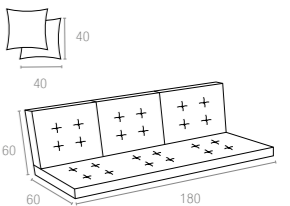

892 RIVA BAR LEG & BASE

Rattan leg and painted aluminium base.
Can be disassembled.
For indoor and outdoor use.

903 MONACO CORNER CUSHION

7 cm thick cushion covered with polyester fabric and finished with piping.
Cushions are specially designed for Monaco Lounge Corner.
*3 cushions.

860 FIJI

Fiji sunlounger is stackable and comes with five position backrest, hidden wheels and anti-slippery rubbers. It is made of durable weather-resistant resin. Non-metallic frame will never unravel, rust or decay. It is UV protected which insures the colors will not fade.
For outdoor use.

CATAS
TEST REPORT
129750

895 MIAMI CUSHIONS

5 cm thick cushion covered with polyester fabric and finished with piping.
Cushion is specially designed for Miami Lounge Set.

901 MONACO SEAT CUSHION

7 cm thick cushion covered with polyester fabric and finished with piping.
Cushions are specially designed for Monaco Lounge Set and Monaco Lounge Corner.

902 MONACO BACKREST CUSHION

Code 901
Monaco Seat Cushion

Code 902
Monaco Backrest Cushion

904 HAWAII CUSHION

12 cm thick cushion covered with polyester fabric and finished with piping.
Cushion is specially designed for Hawaii swing.