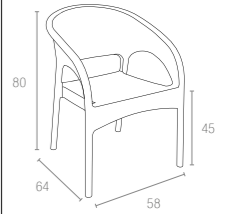

862 HAWAII

Hawaii swing is made of durable weather-resistant resin reinforced with glass fiber. Metallic frame will never unravel, rust or decay. It is UV protected which insures the colors will not fade. For indoor and outdoor use.

808 PANAMA

Panama armchair is stackable and made of durable weather-resistant resin reinforced with glass fiber. Non-metallic frame will never unravel, rust or decay. It is UV protected which insures the colors will not fade. For indoor and outdoor use.

804 ARUBA

Aruba armchair is stackable and made of durable weather-resistant resin reinforced with glass fiber. Non-metallic frame will never unravel, rust or decay. It is UV protected which insures the colors will not fade. For indoor and outdoor use.

810 IBIZA

Ibiza armchair is stackable and made of durable weather-resistant resin reinforced with glass fiber. Non-metallic frame will never unravel, rust or decay. It is UV protected which insures the colors will not fade. For indoor and outdoor use.

806 CALIFORNIA

California armchair is designed for easy self assembly, it is made of durable weather-resistant resin reinforced with glass fiber. Non-metallic frame will never unravel, rust or decay. It is UV protected which insures the colors will not fade. For indoor and outdoor use.

818 DAYTONA

Daytona chair is stackable and made of durable weather-resistant resin reinforced with glass fiber. Non-metallic frame will never unravel, rust or decay. It is UV protected which insures the colors will not fade. For indoor and outdoor use.

141203

127165

159187

201747