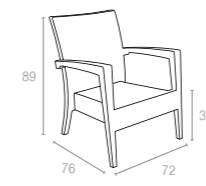

Code 850
Miami Lounge Armchair