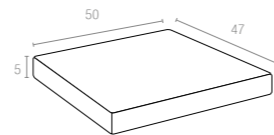

898 CALIFORNIA CUSHION

5 cm thick cushion covered with polyester fabric and finished with piping. Cushion is specially designed for California armchair.