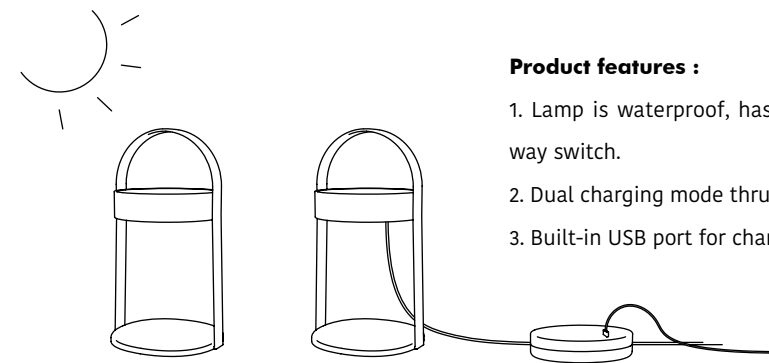

LANTERN

The inspiration of Lantern series comes from the combination of oriental aesthetics and modern design. Lantern series is about "light", the lamp absorbs the configuration elements and special style from the traditional Chinese lantern and hand-basket. It retains the elegant "handle" design on the top, which can be easily carried and moved at will. For this hand lamp, it adds a small round bottom, which you can display plant, flower, decoration pieces to build the cozy atmosphere, delightfully fresh nature.

Hand Lamp
KH8510N117ALU
W14.7xD13.8xH26.5 cm
Aluminum/LED

Hand Lamp
KH8510N117ALU
W16xD16.6xH42 cm
Aluminum/LED

Floor Lamp(L)
KH8510A117ALU
W33xD33xH180 cm
Aluminum/LED
Knocked-Down

Floor Lamp(XL)
KH8510B117ALU
W45xD159xH200 cm
Aluminum/LED
Knocked-Down

FRAME:

Product features :

1. Lamp is waterproof, has warm LED light, and adjustable brightness with 3 way switch.
2. Dual charging mode thru either solar power or micro-USB port.
3. Built-in USB port for charging mobile phones and other devices.

Instructions :

- 1.To turn on for the first time, press button for 5 seconds. Each additional press switches between three different light levels.
- 2.Battery is fully charged in 6 hours with solar power, or 2 to 4 hours using USB. Battery is full when the indicator light is green.
- 3.There are three levels of brightness: battery lasts 2 hours under "high", 6 hours under "medium", and 12 hours under "low".