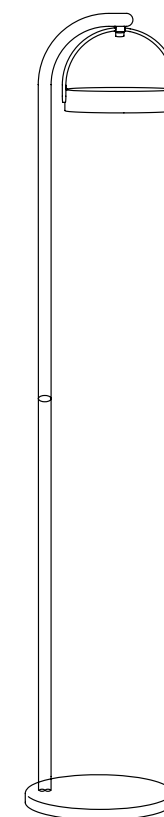

Product features :

1. Lamp is waterproof, has warm LED light, and adjustable brightness with 3 way switch.
2. Dual charging mode thru either solar power or micro-USB port.

Instructions :

- 1.To turn on for the first time, press button for 5 seconds. Each additional press switches between three different light levels.
- 2.Battery is fully charged in 6 hours with solar power, or 2 to 4 hours using USB. Battery is full when the indicator light is green.
- 3.There are three levels of brightness: battery lasts 2 hours under "high", 6 hours under "medium", and 12 hours under "low".