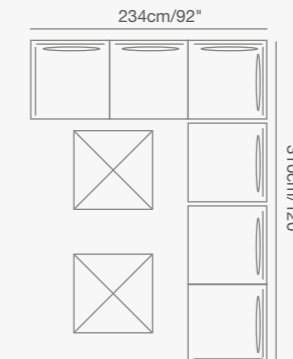

Thanks to backs that can be moved on all four sides of the bases, our WELCOME seating system is the epitome of adaptability. You can easily create face to face seating, side by side, use your sofa as a lounge as well. With only a few units, possibilities are simply endless and easily reconfigurable. Enjoy!

WELCOME

truly offers infinite possibilities, you simply have to decide between 1, 2 or 3 seaters or extra long sofa in line or U or L configurations.

91 7014 80