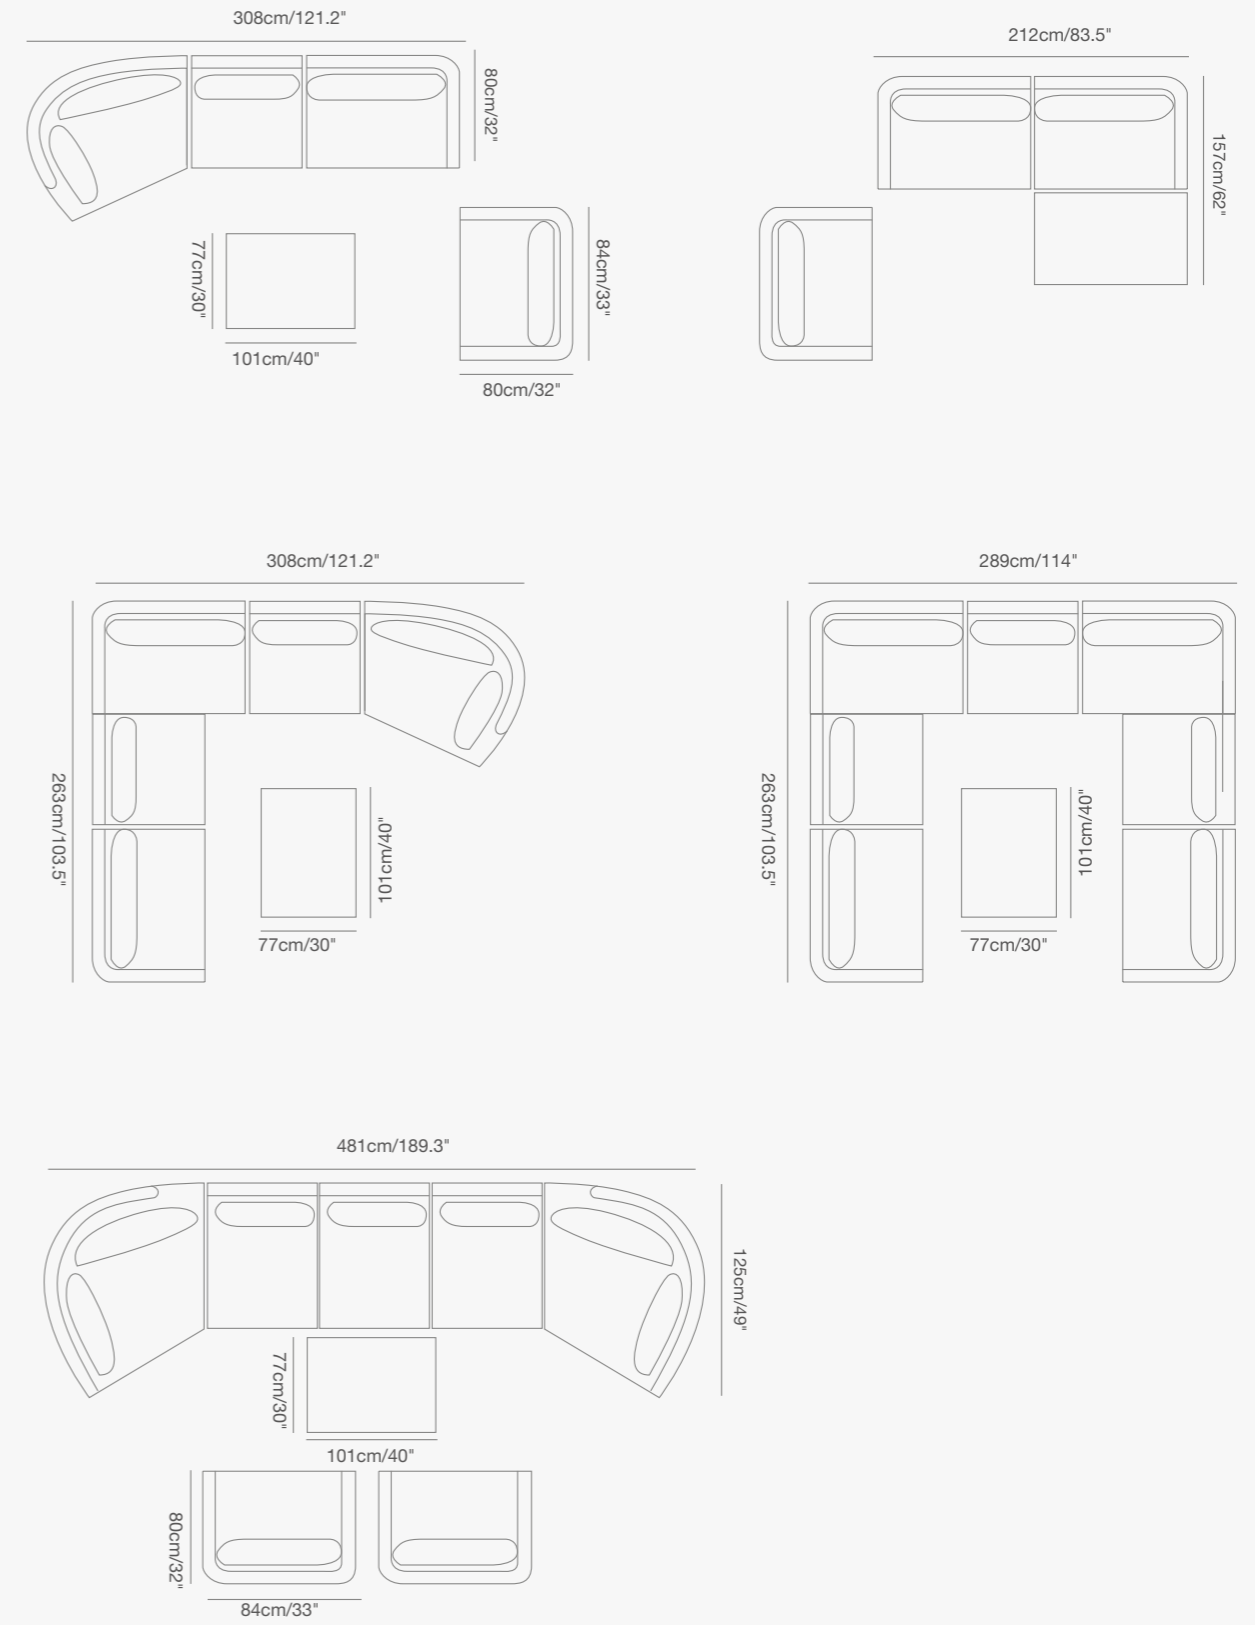

# CLUB

A few configurations

**CLUB**  
Collection

91 9321 00 CLUB armchair SKU# **CL10**  
W . 84cm/33" D . 80cm/31" H . 68cm/26.7"  
SH . 40cm/16" AH . 68cm/26.7"

91 9321 61 CLUB right hand curved chair SKU# **CL73**  
W . 125cm/49" D . 109cm/43" H . 68cm/26.7"  
SH . 40cm/16" AH . 68cm/26.7"