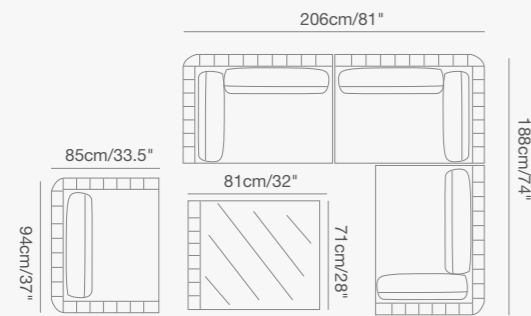

HUG

A few configurations , just a few...