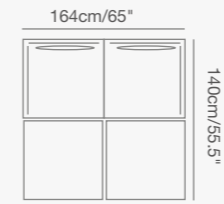

WELCOME

truly offers infinite possibilities, you simply have to decide between 1, 2 or 3 seaters or extra long sofa in line or U or L configurations.

91 7011 20