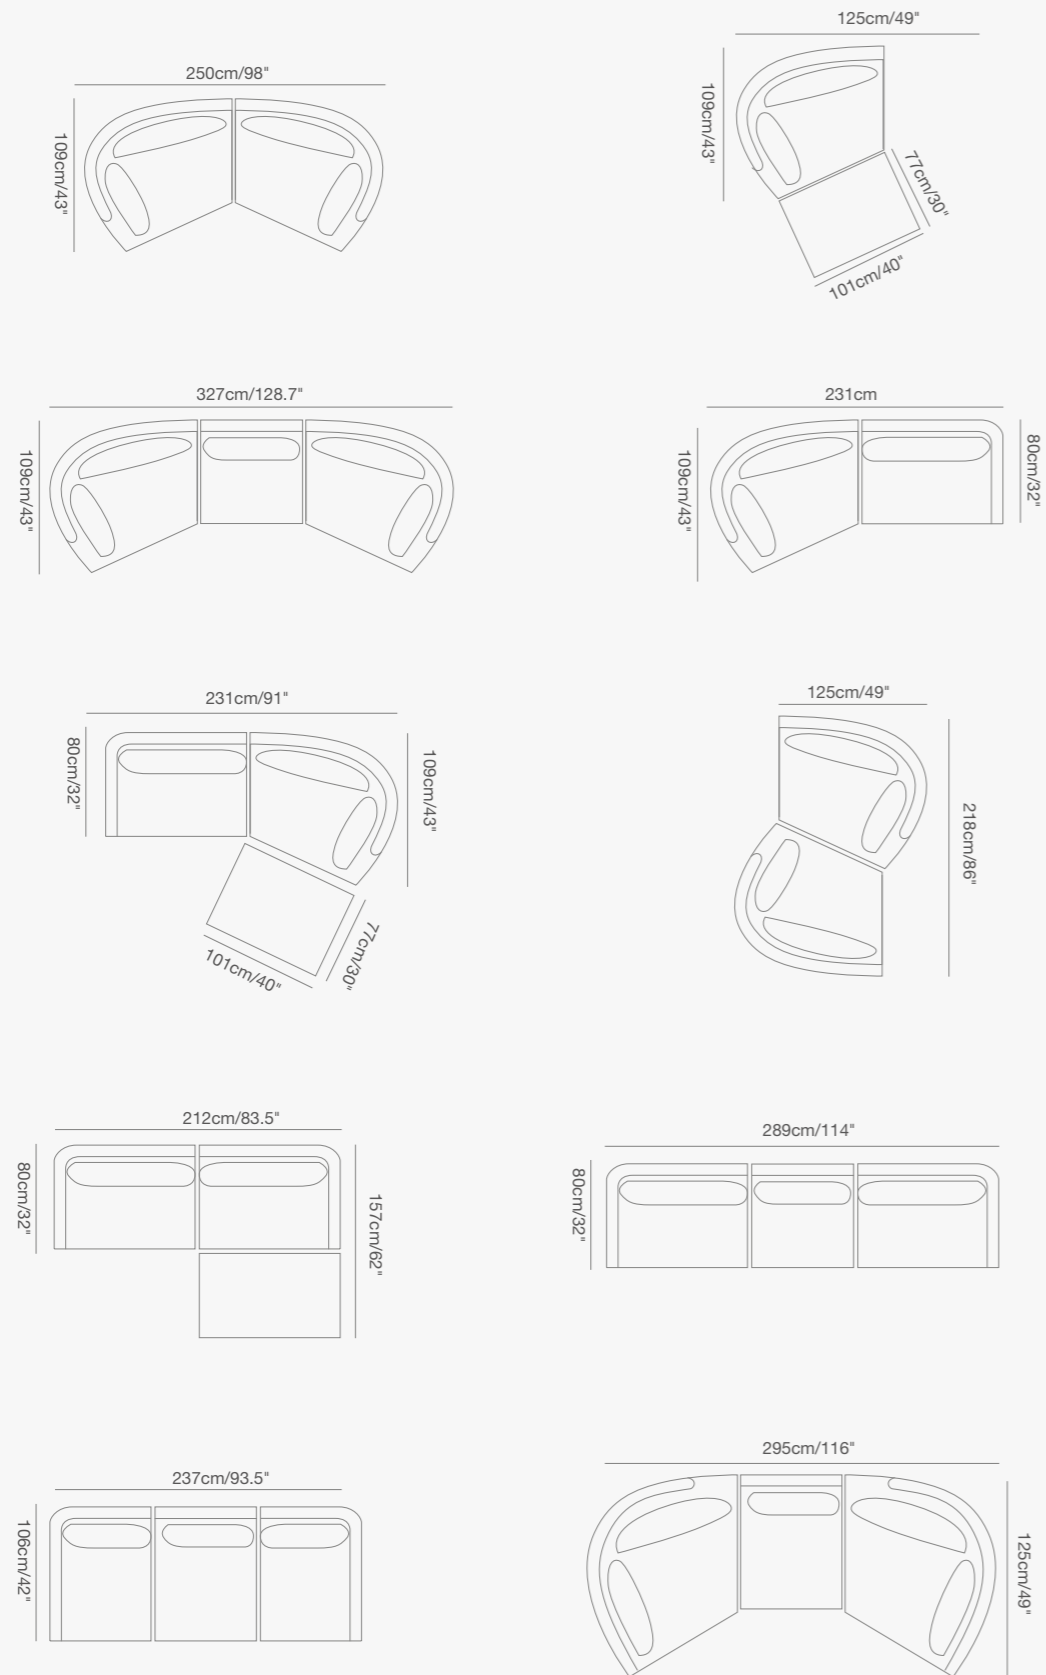

# CLUB

A few configurations

**CLUB**  
Collection

91 9321 00 CLUB armchair SKU# **CL10**  
W . 84cm/33" D . 80cm/31" H . 68cm/26.7"  
SH . 40cm/16" AH . 68cm/26.7"

91 9321 61 CLUB right hand curved chair SKU# **CL73**  
W . 125cm/49" D . 109cm/43" H . 68cm/26.7"  
SH . 40cm/16" AH . 68cm/26.7"