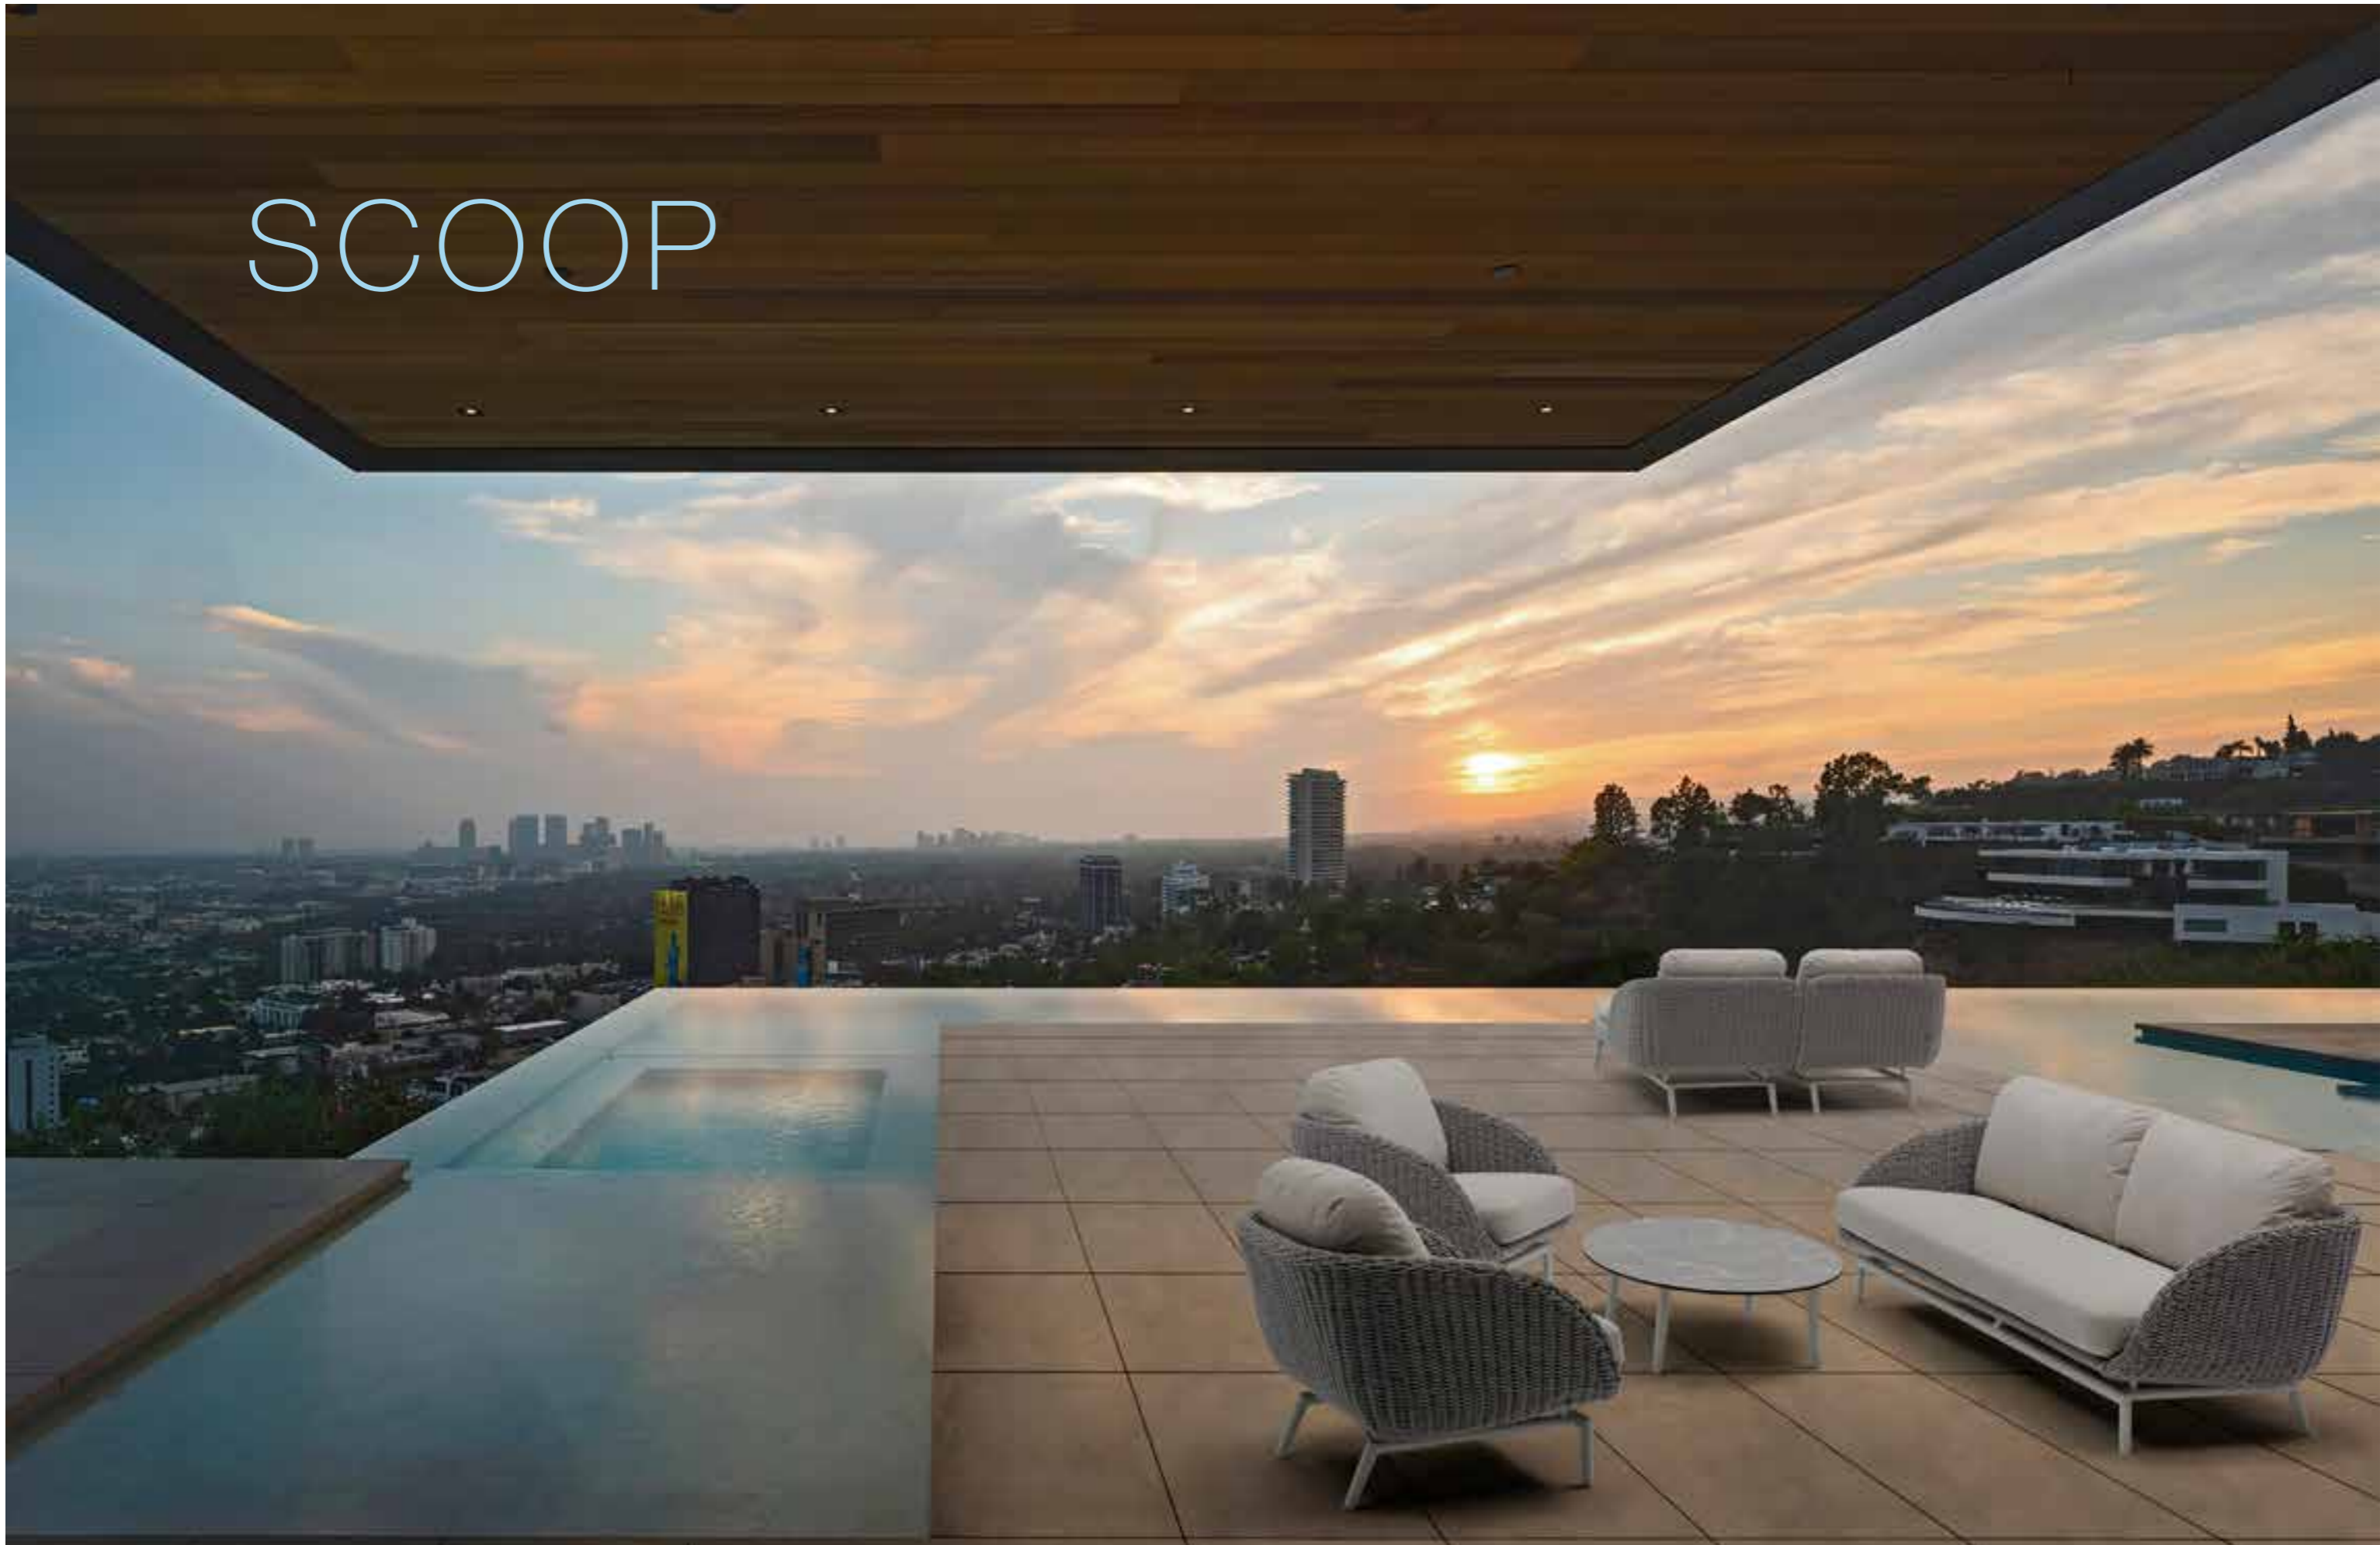

# SCOOP

Since we believe that “Outdoor is the new living room” we created SCOOP, a collection that seems to come from some cozy chic interior! Floating on a delicate but sturdy and elegant structure, the inviting shells are simply calling you to sit back and relax, surrounded by timeless beauty. Only the best materials have been selected to ensure many, many years of pure delight complementing your outdoor heaven or possibly setting it up.