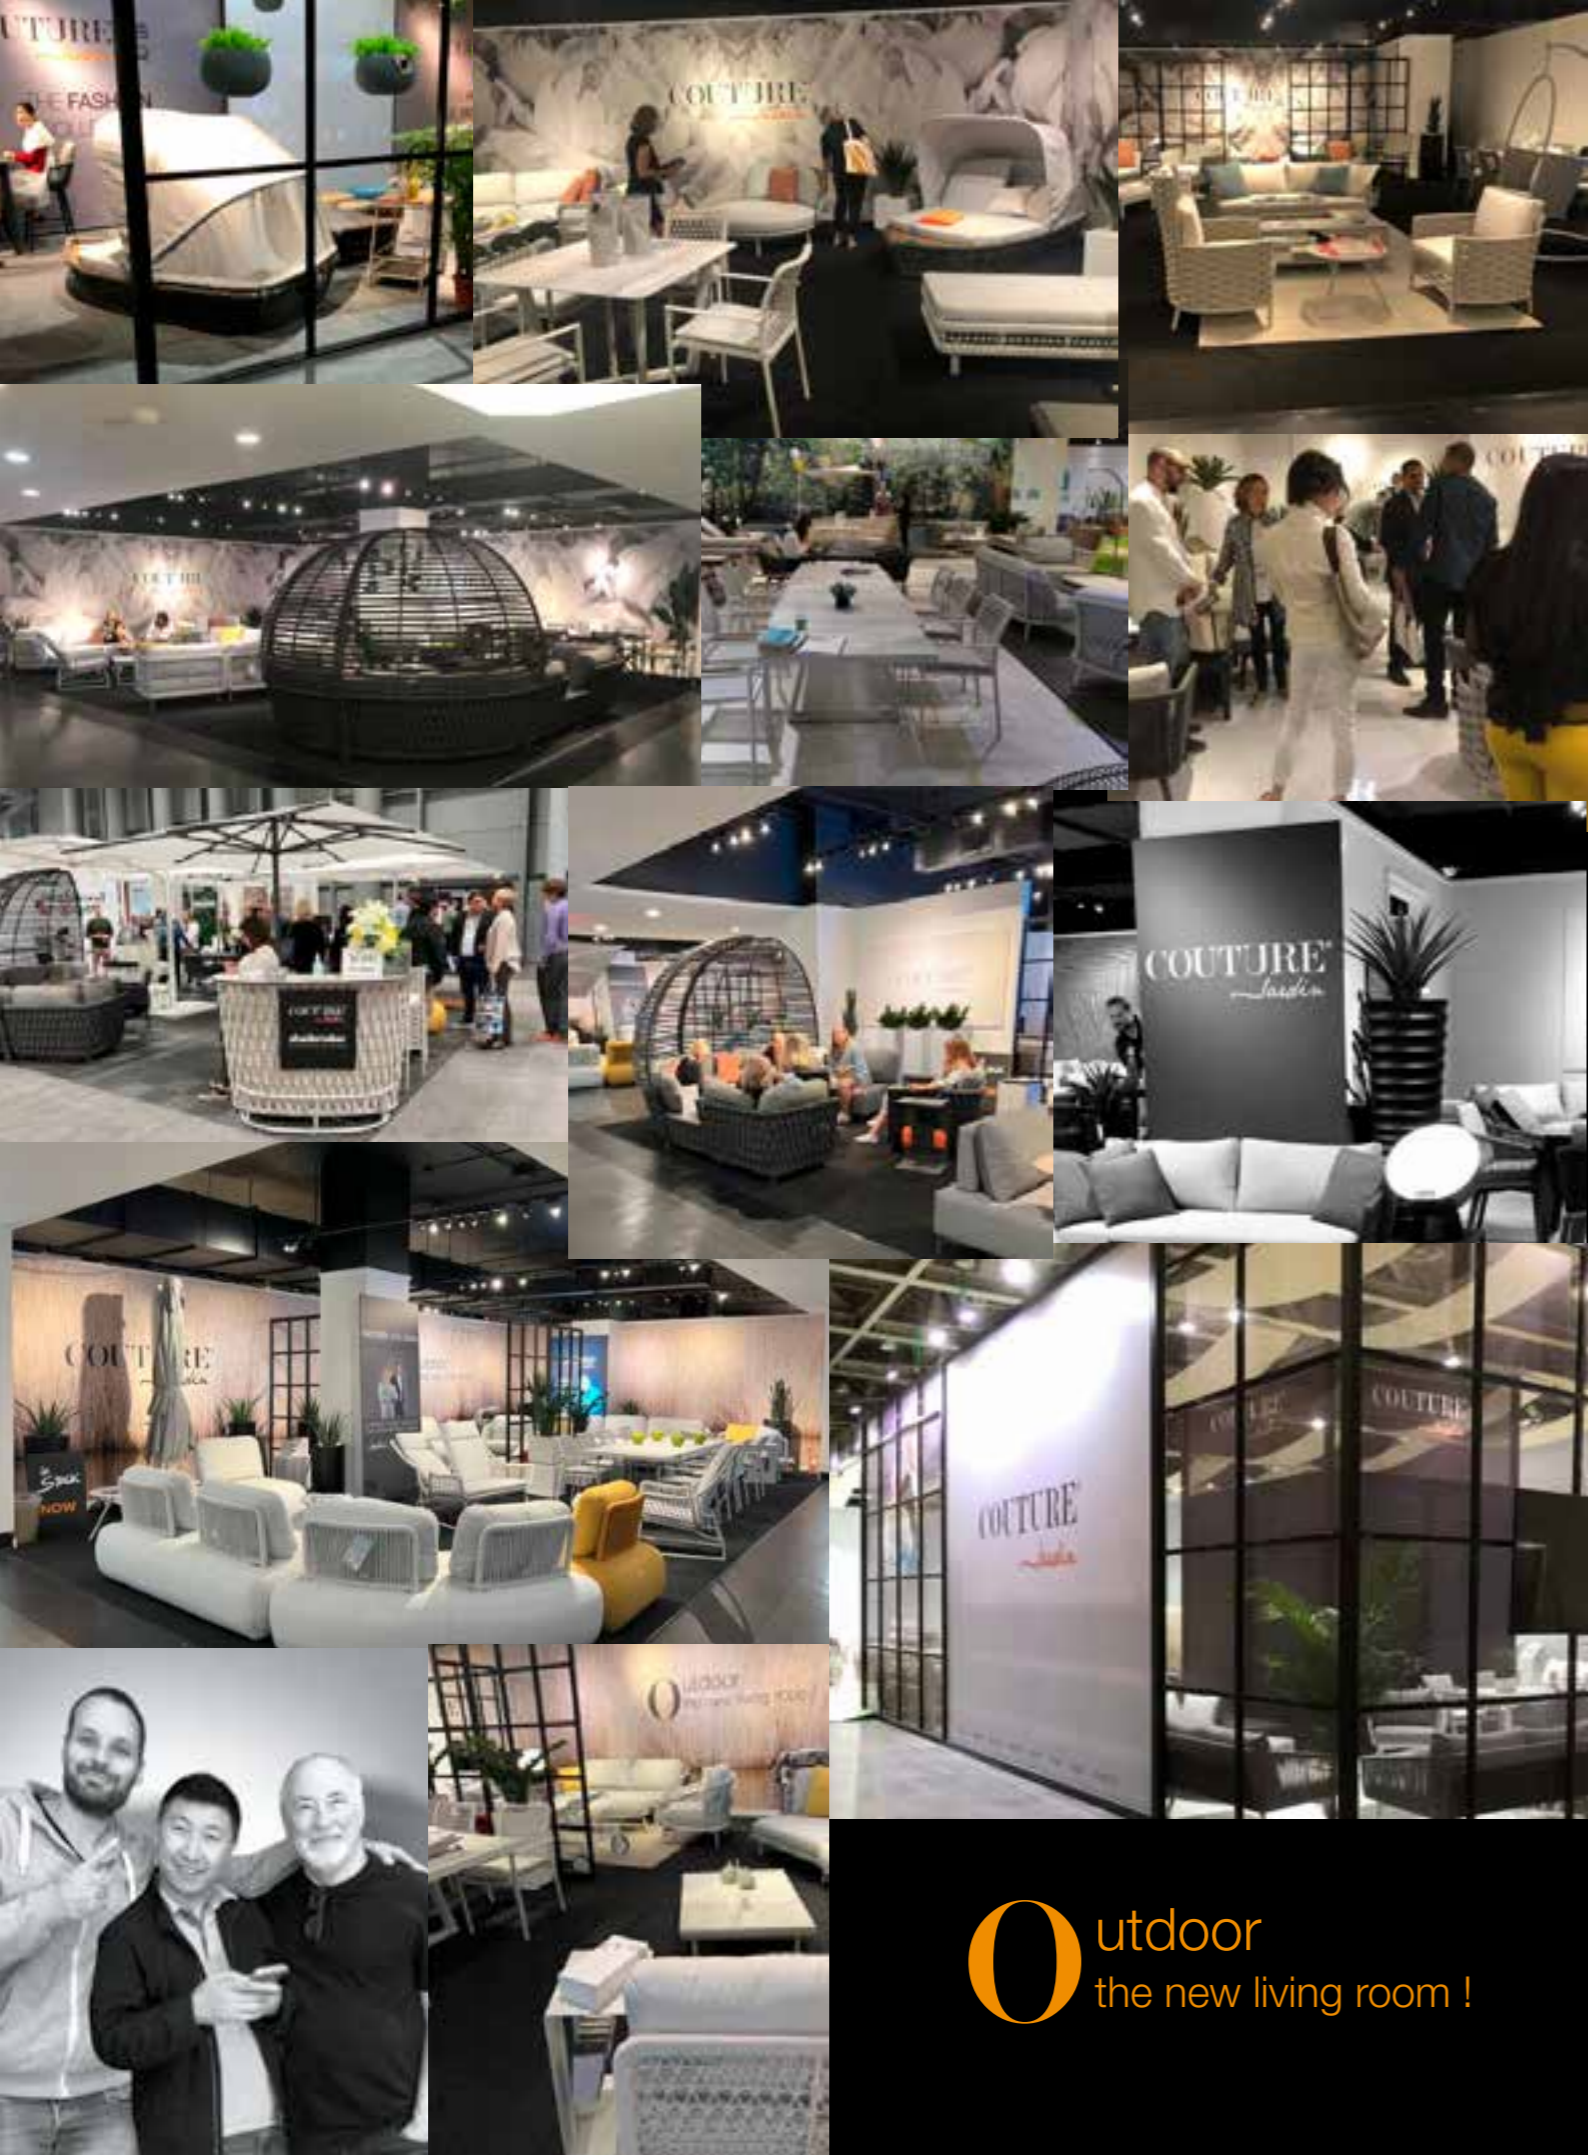

## ALUMINIUM & CERAMIC-COATED GLASS

White

Taupe

Light grey

Anthracite

Greige

Light grey

© Copyright reserved by Couture Jardin LLC.