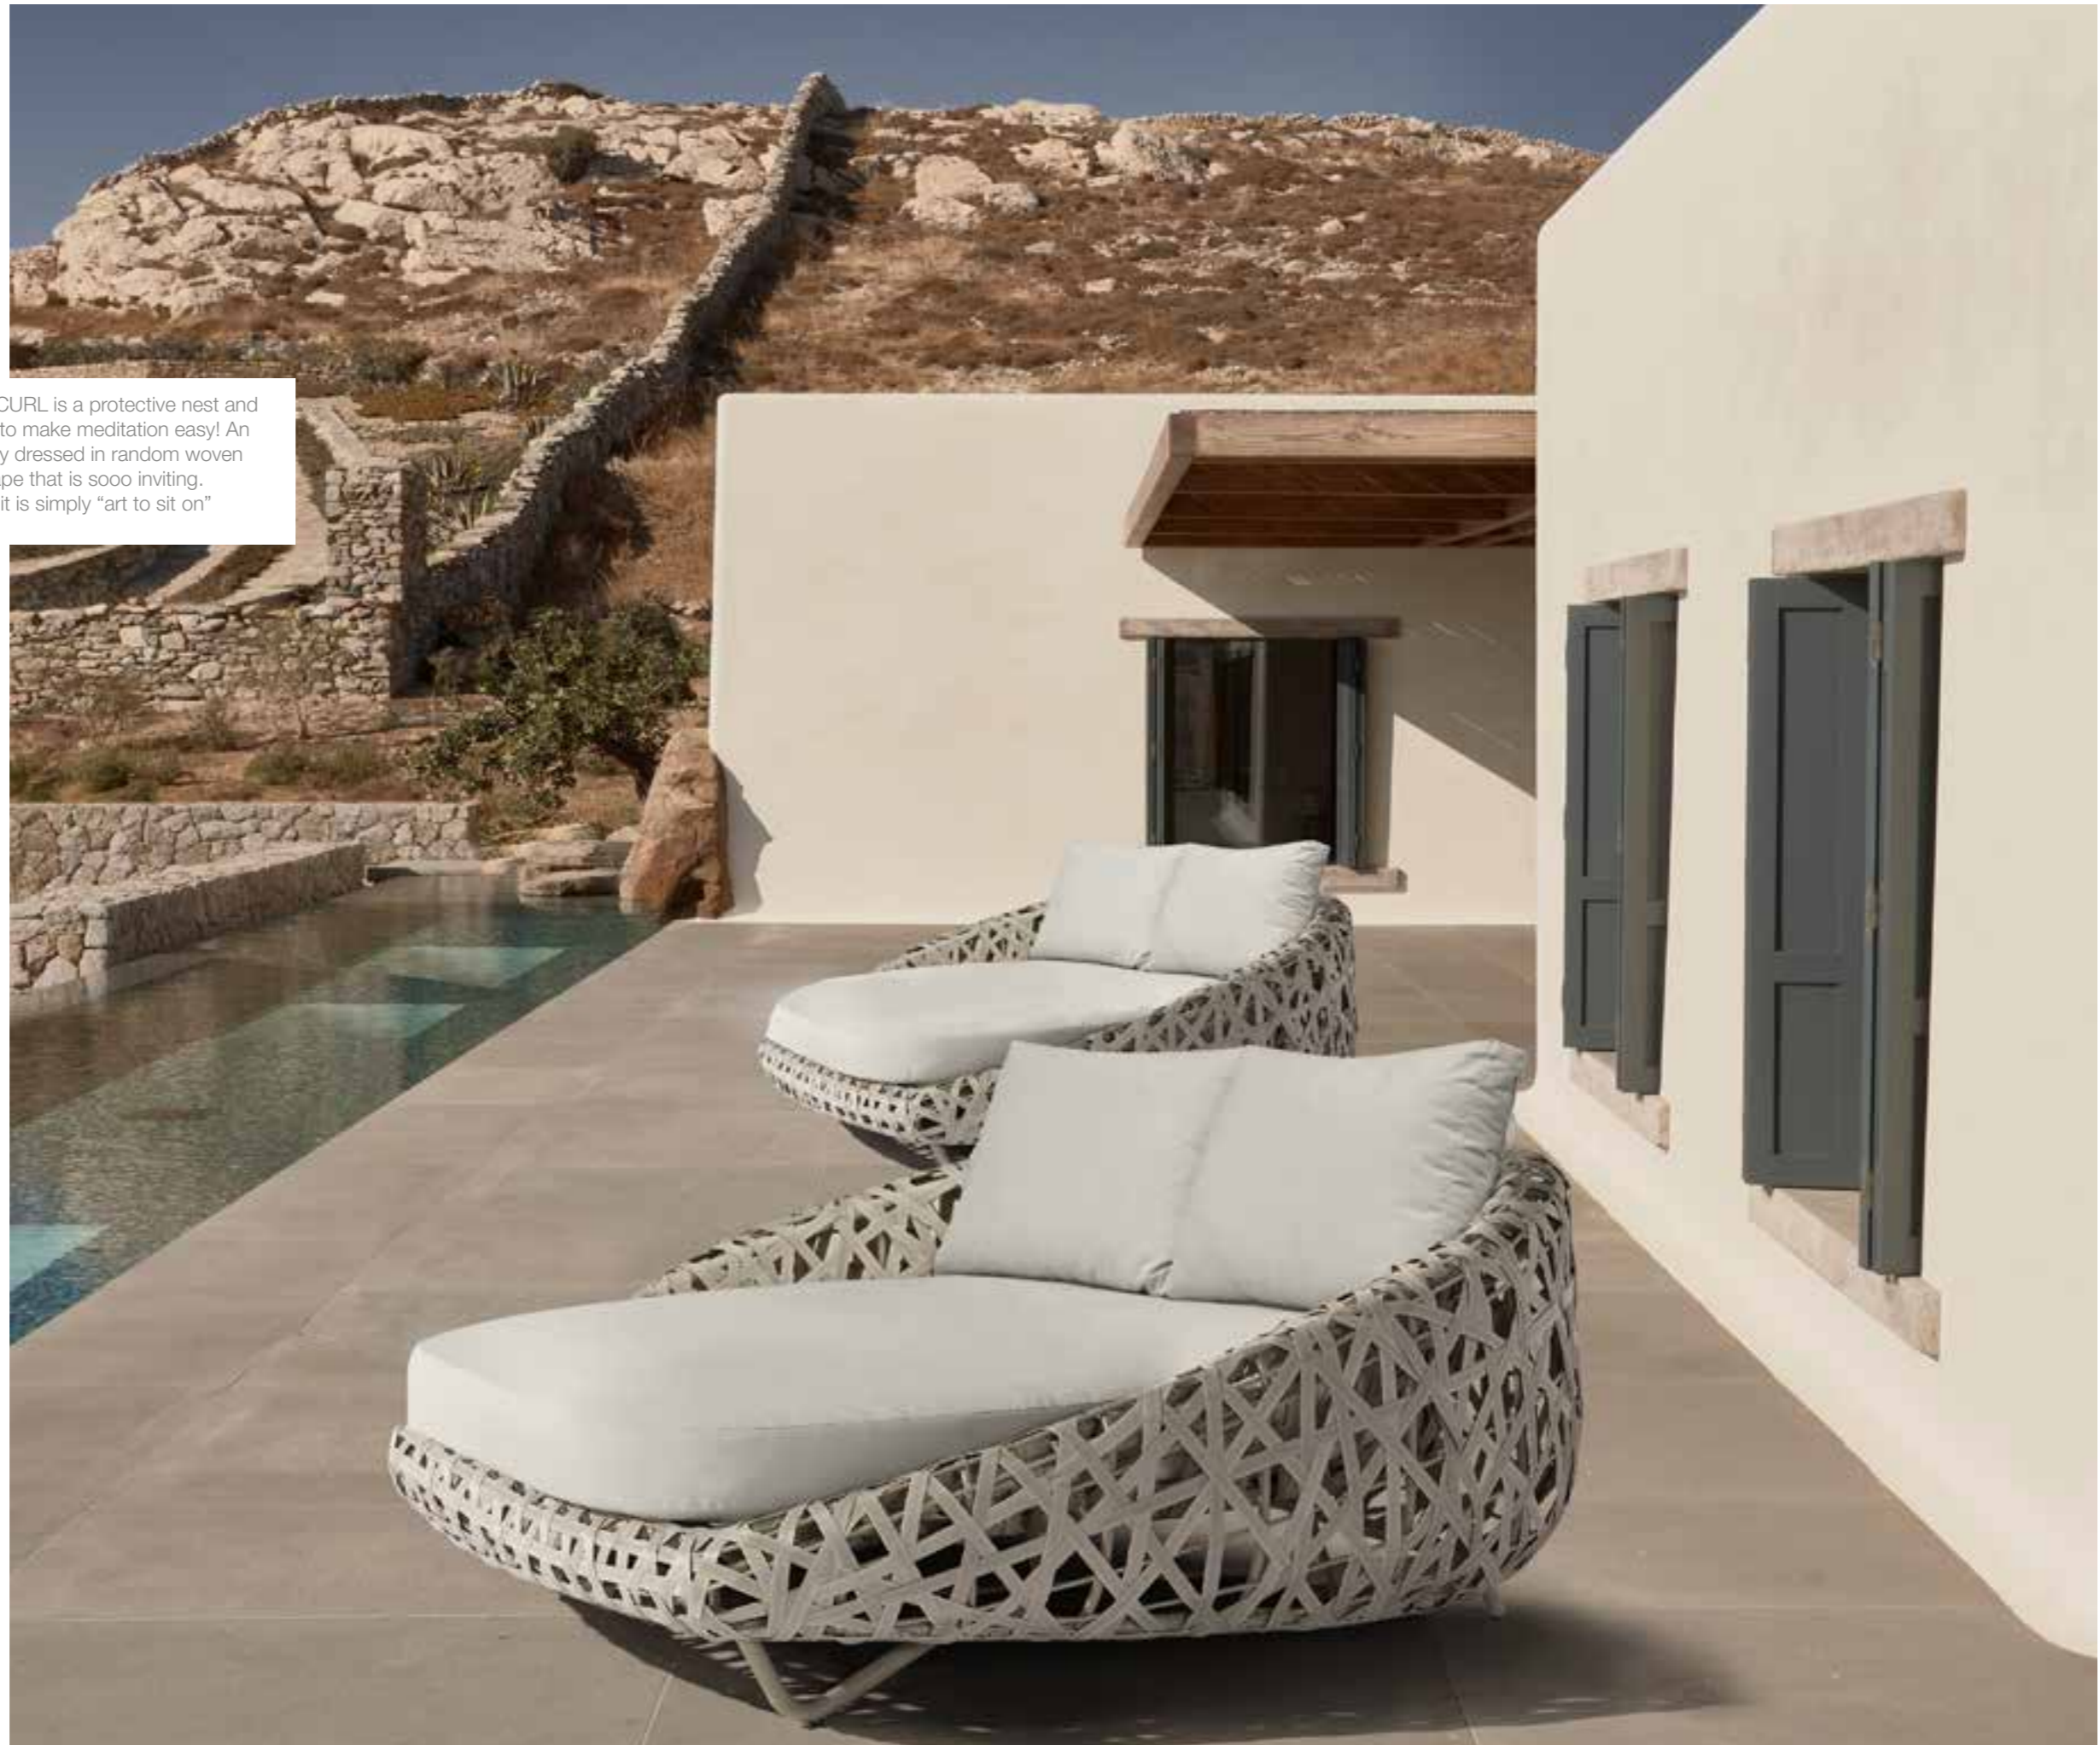

### Table Tops CERAMIC-COATED GLASS

White

C  
U  
R  
L

A

Alone or with your loved ones, CURL is a protective nest and a serene refuge that happens to make meditation easy! An all-curves architecture, expertly dressed in random woven wicker, creates a stunning shape that is sooo inviting. Sculptural and unique as it is, it is simply "art to sit on"

CURL  
Collection

91 7050 40 CURL daybed , with canopy SKU# **CR70**  
W . 190cm/75" D . 178cm/70" H . 76cm/30"  
SH . 42cm/16.5"

91 7050 50 CURL daybed , no canopy SKU# **CR70-NOCA**  
W . 190cm/75" D . 178cm/70" H . 76cm/30"  
SH . 42cm/16.5"