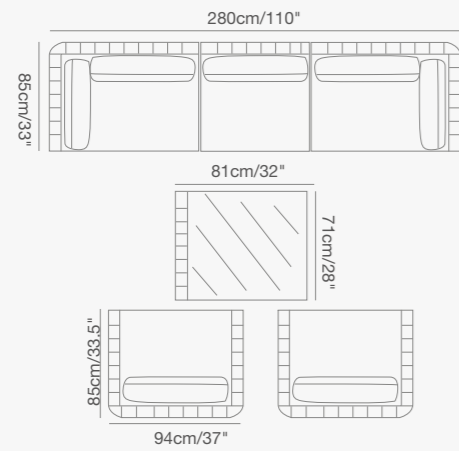

HUG

A few configurations , just a few...