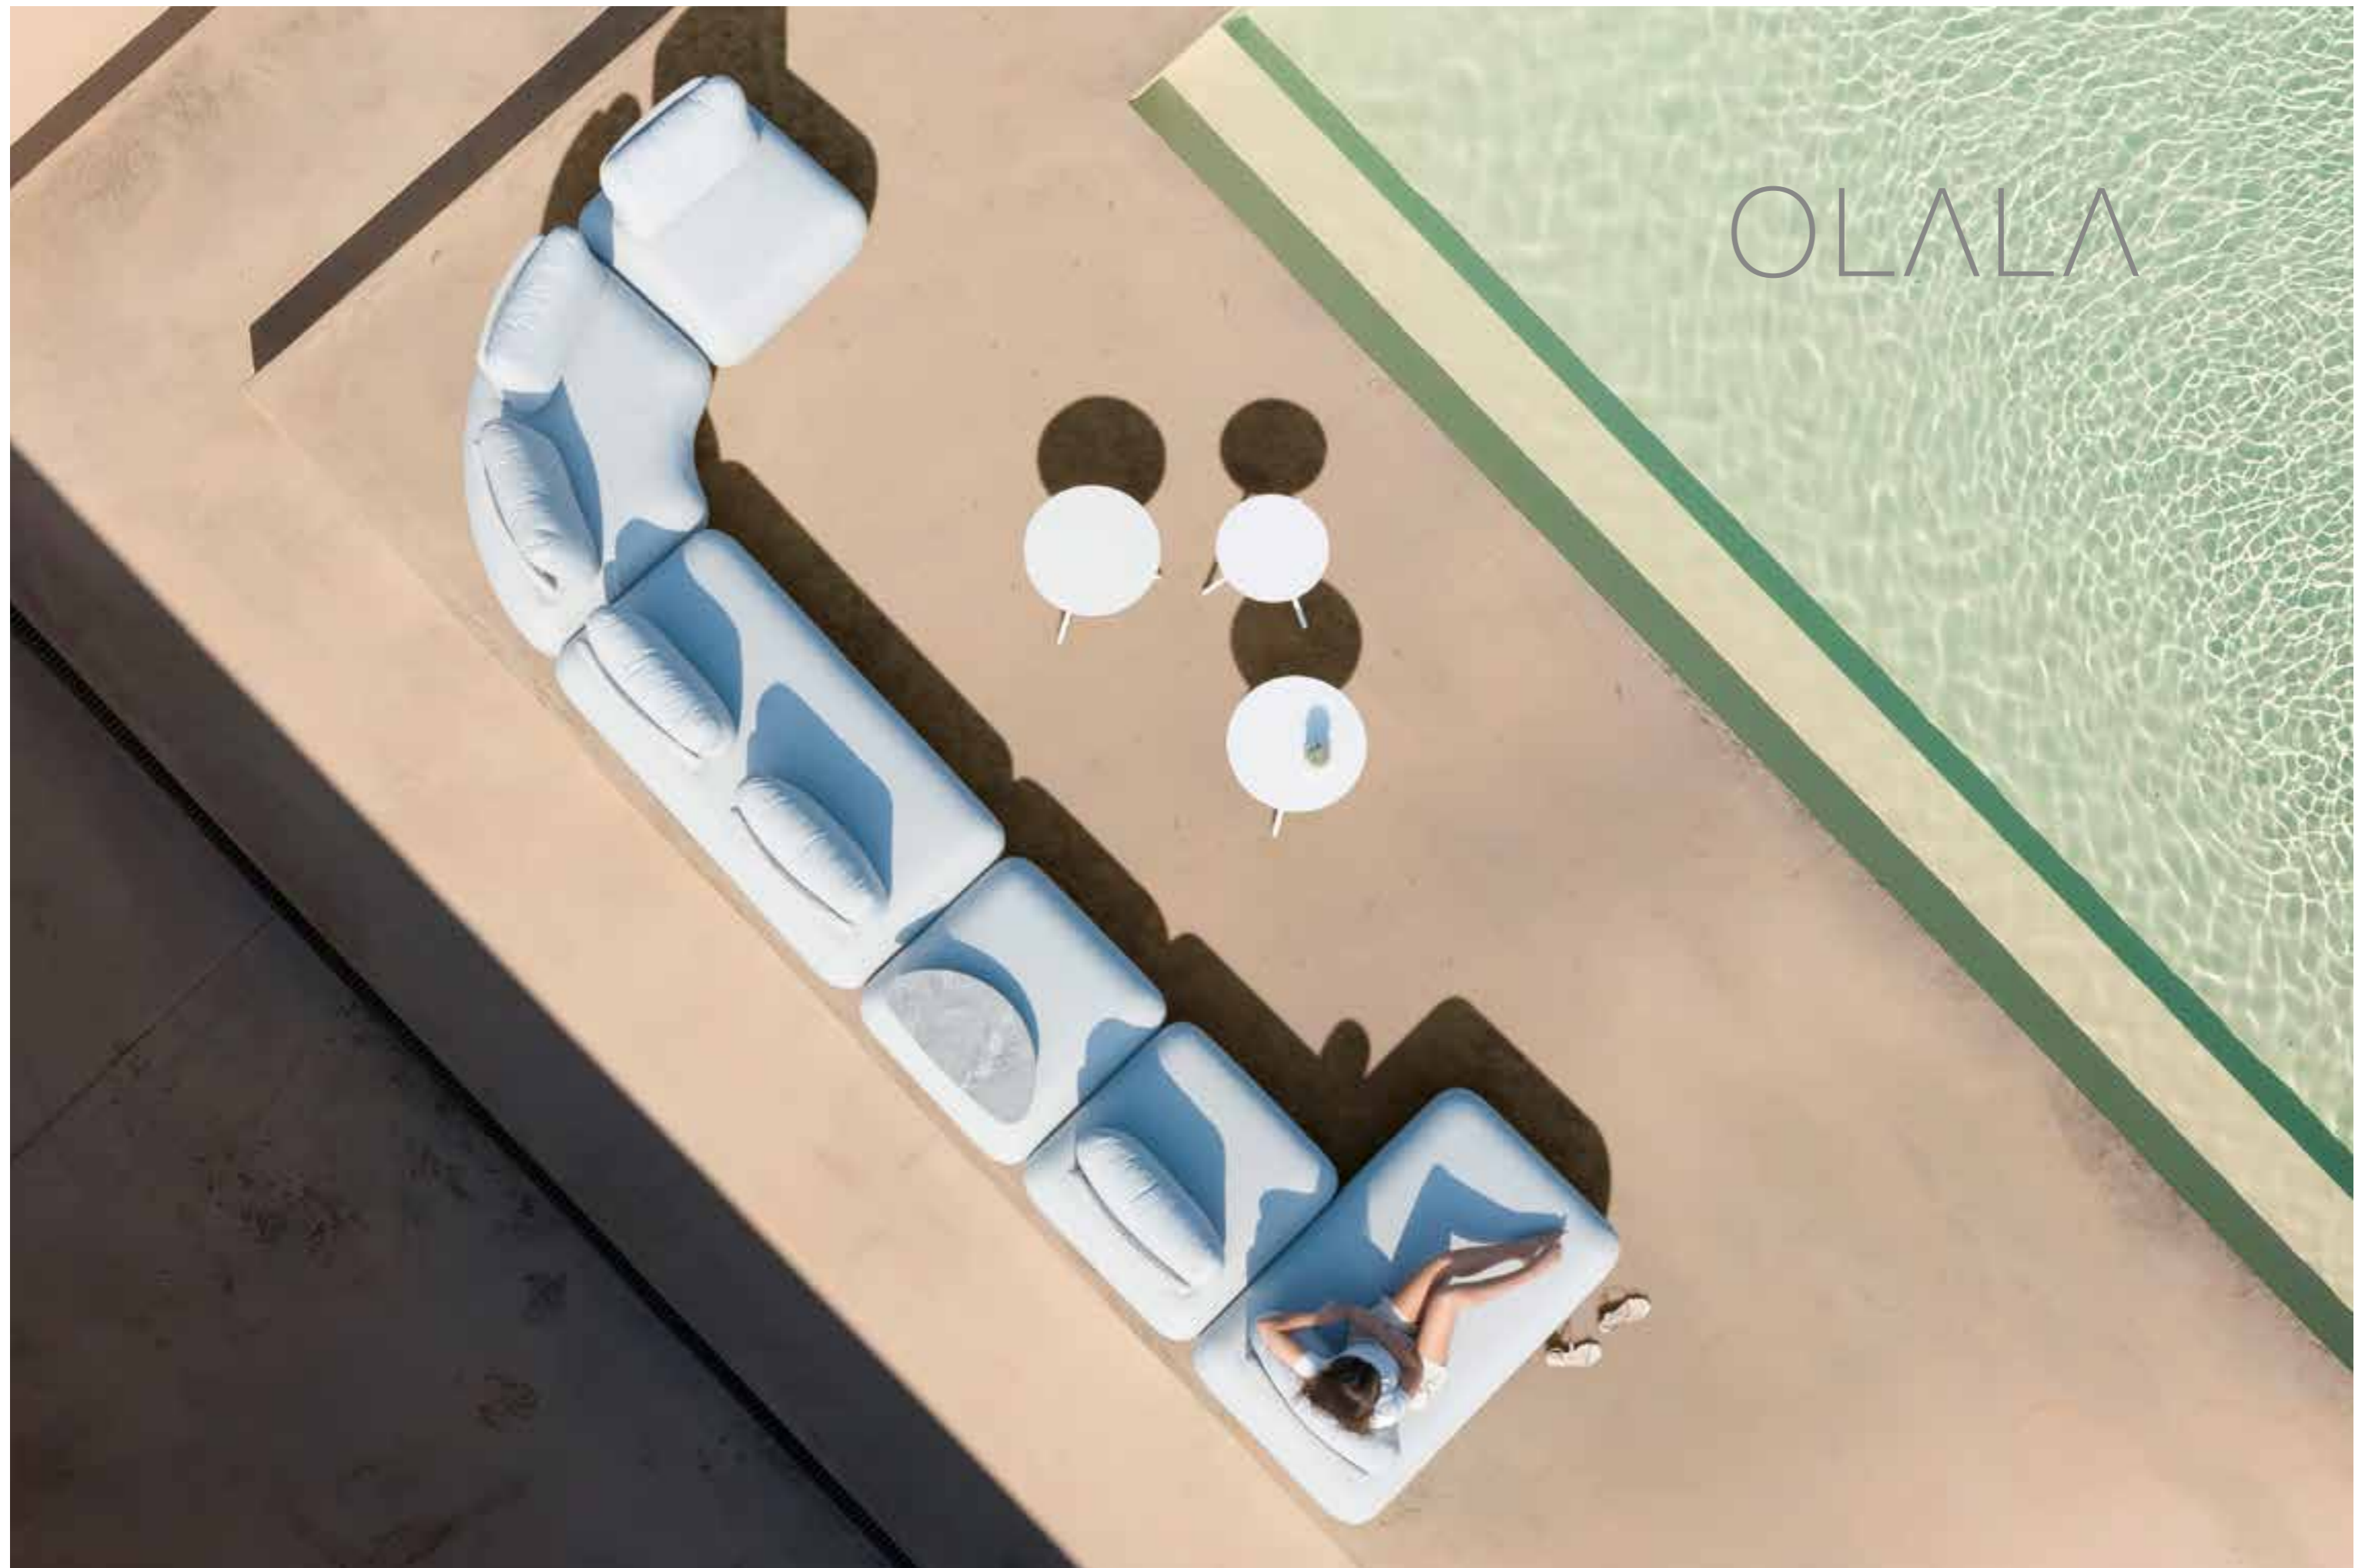

92 2785 20 KOKOON daybed SKU# **KO70**  
 Dia .164cm/64.5" H . 200cm/79"  
 SH . 45cm/18"

**Frame**

Light grey

**Cushions**  
 COUTUREtex

Light grey

**Weaving**

Light grey

OLALA