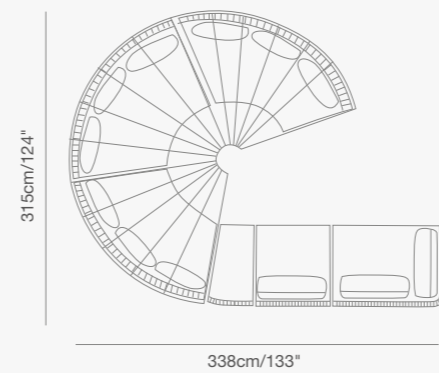

Design your own configurations, your project is unique.