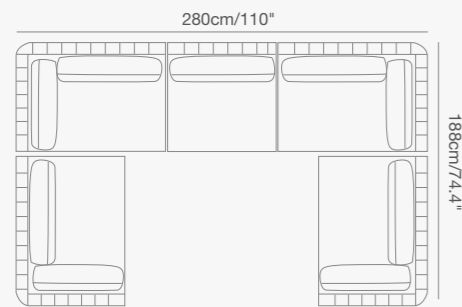

HUG

A few configurations , just a few...