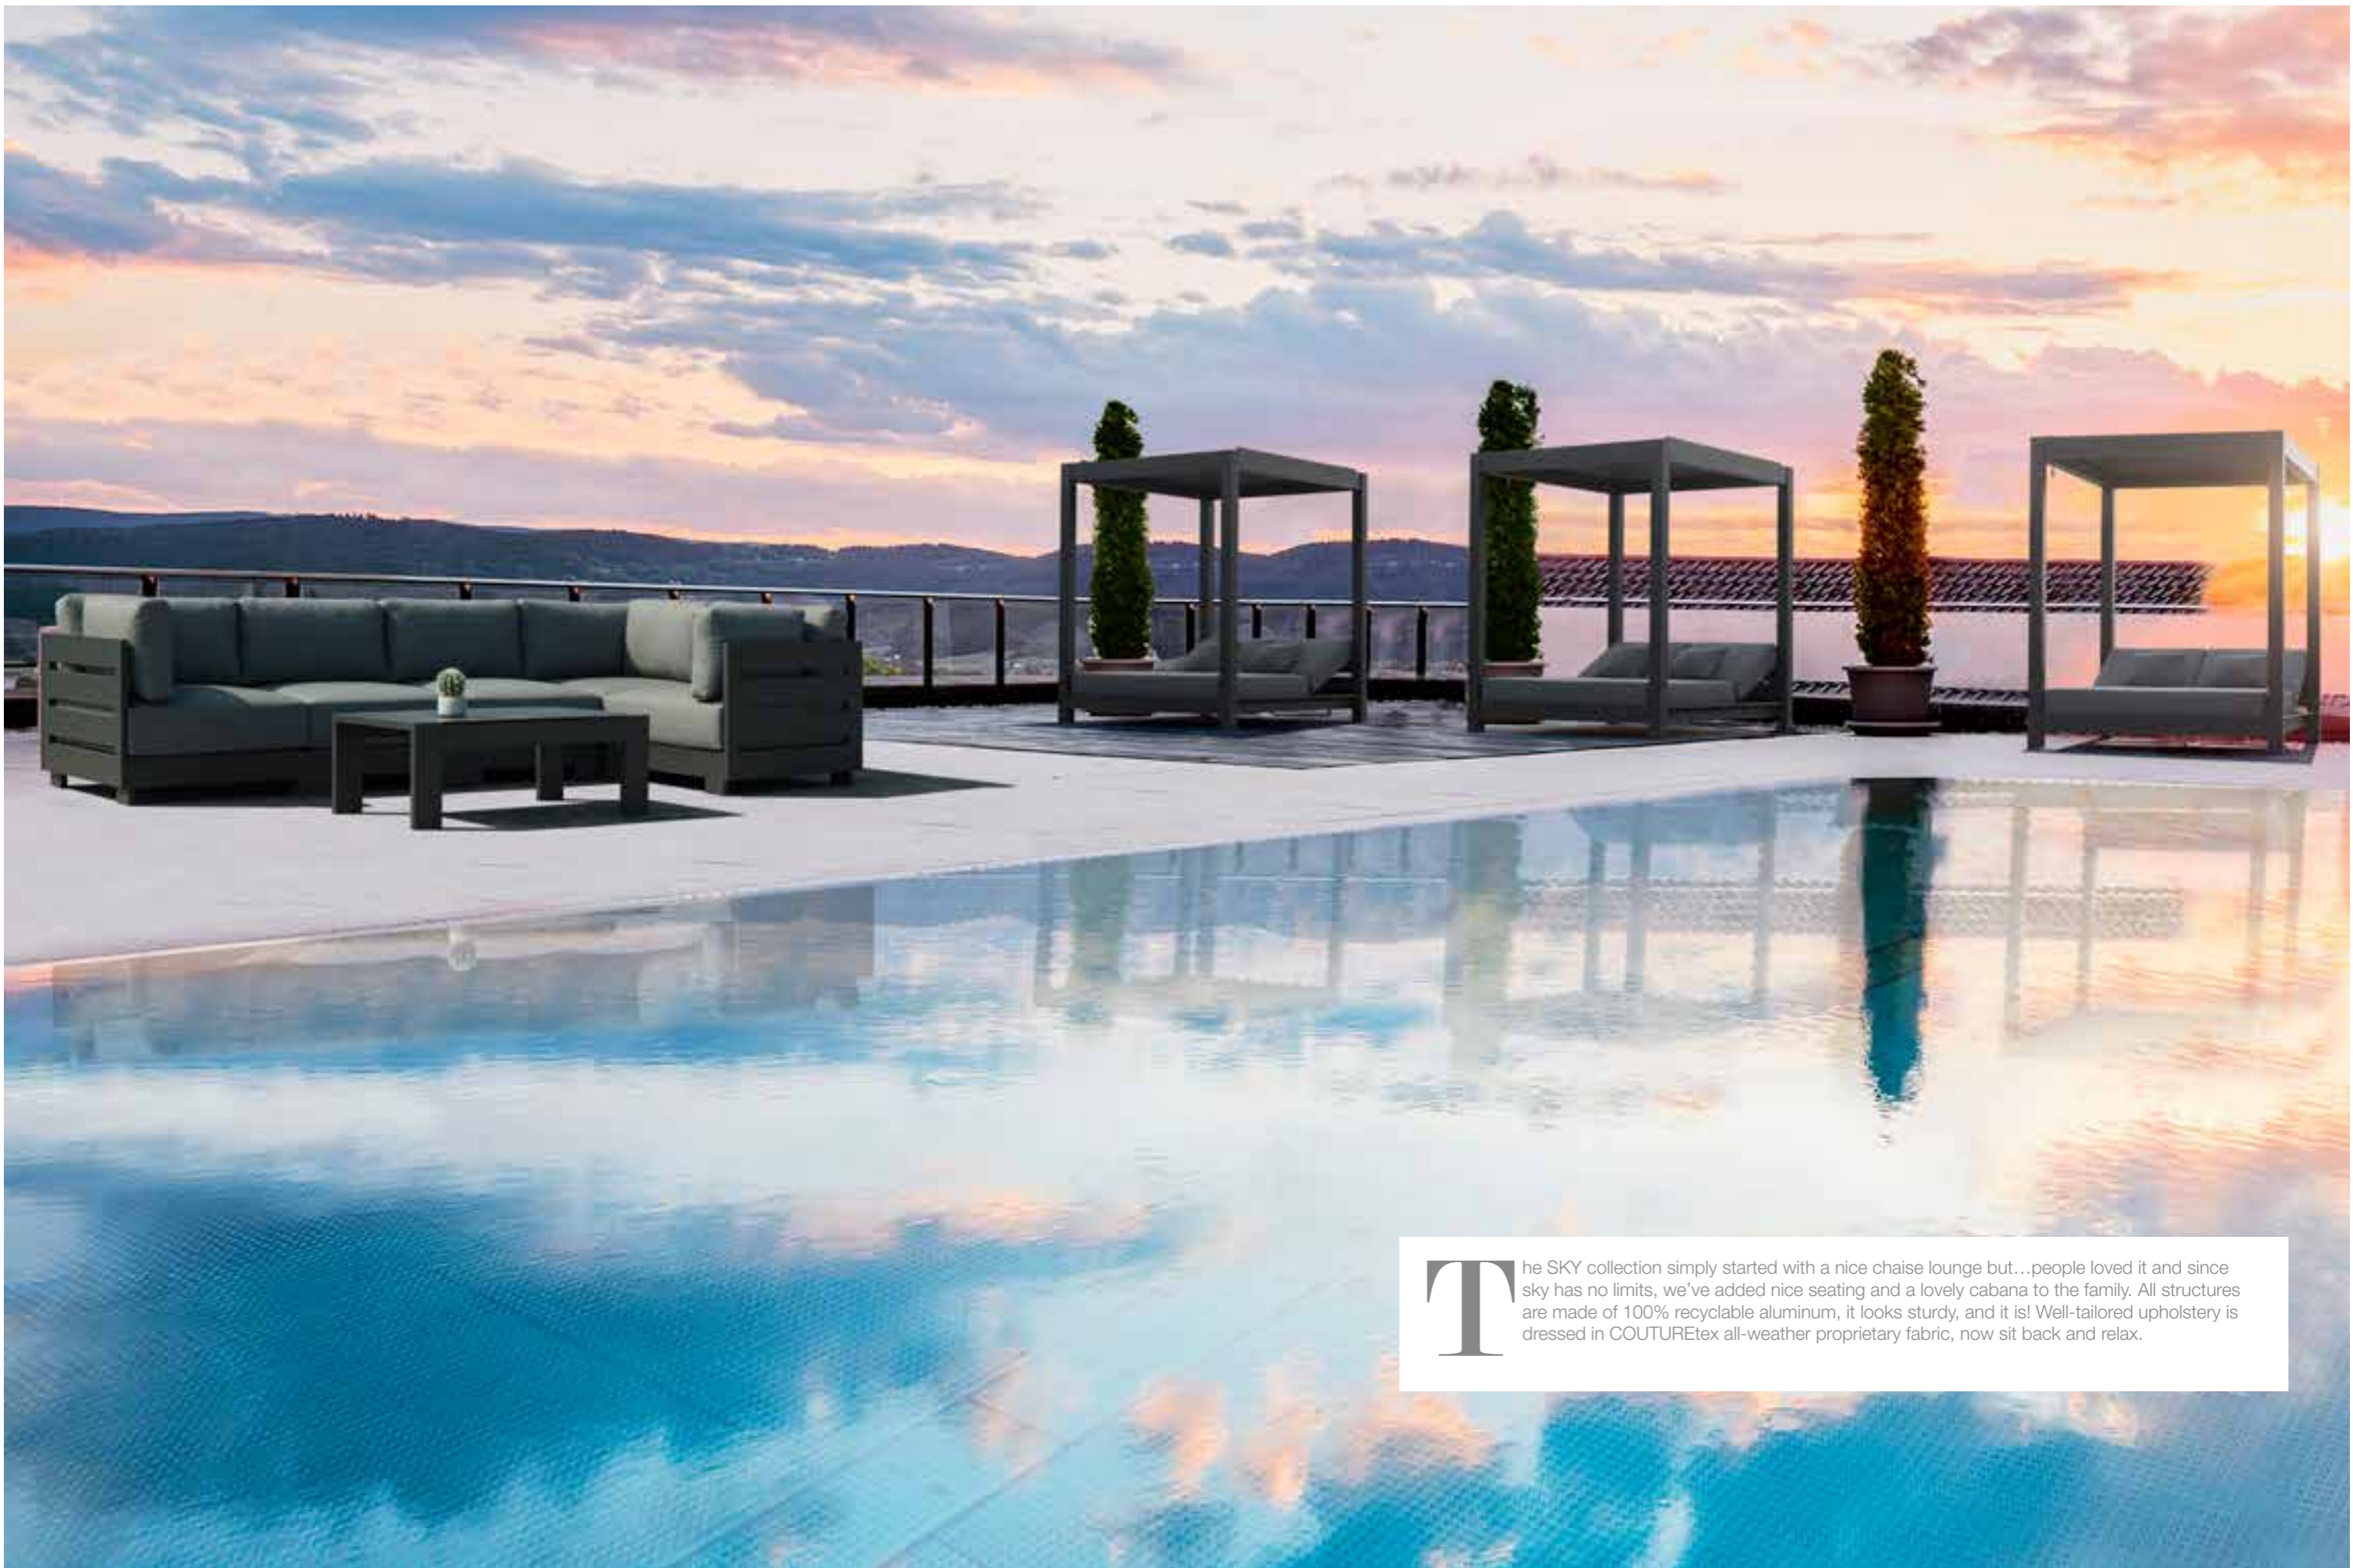

### Table Tops CERAMIC-COATED GLASS

Light grey marble

SKYY

**T**he SKY collection simply started with a nice chaise lounge but...people loved it and since sky has no limits, we've added nice seating and a lovely cabana to the family. All structures are made of 100% recyclable aluminum, it looks sturdy, and it is! Well-tailored upholstery is dressed in COUTUREtex all-weather proprietary fabric, now sit back and relax.