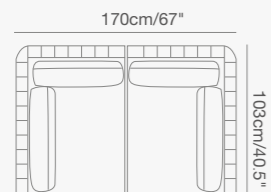

HUG

A few configurations , just a few...