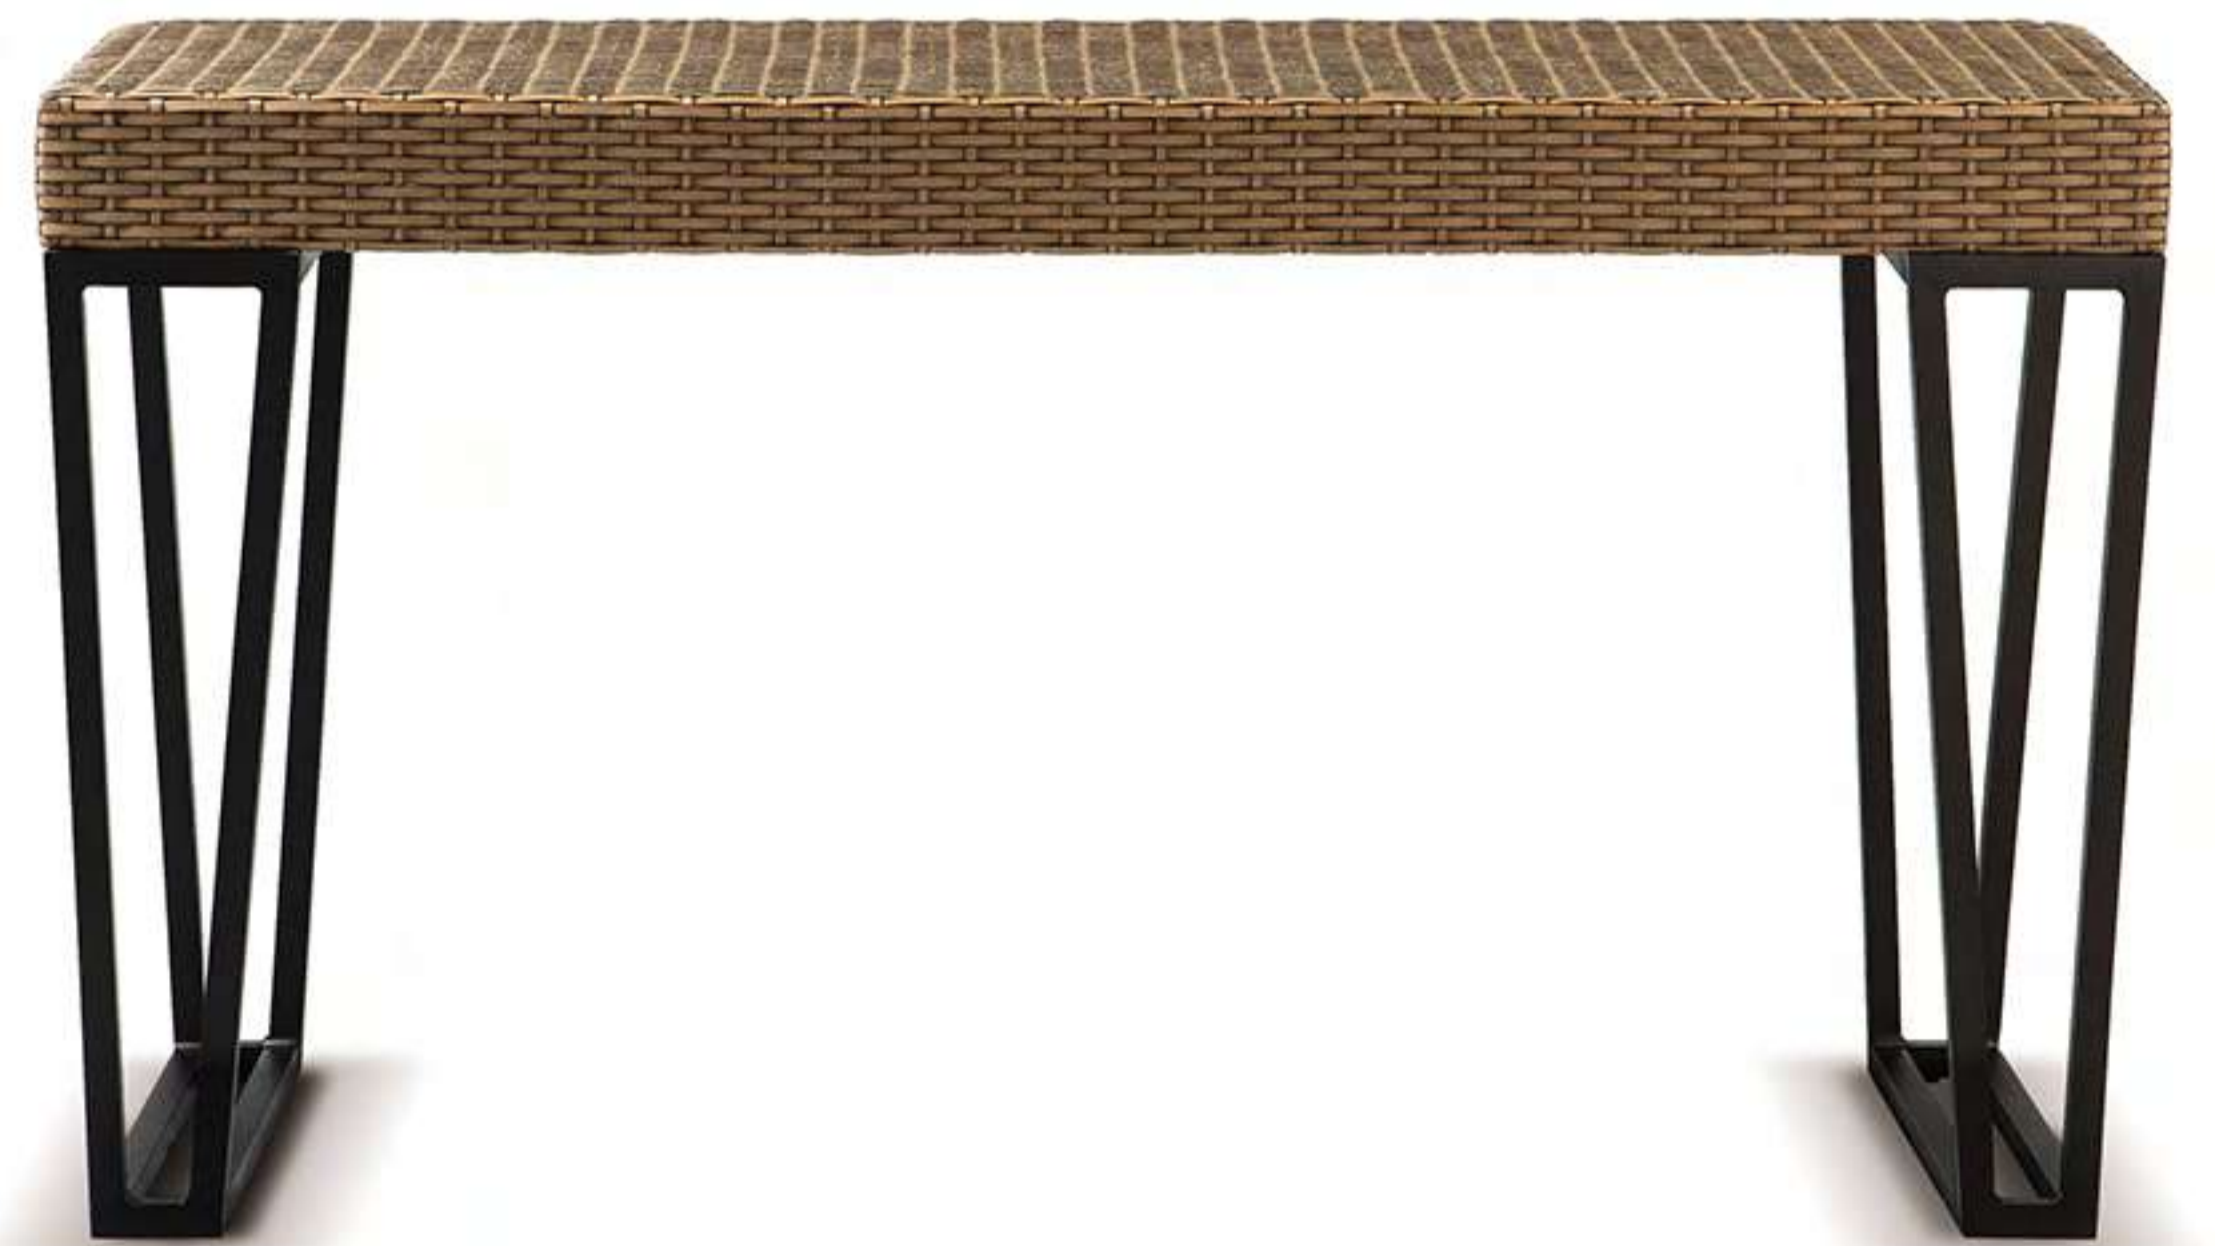

CONSOLE TABLES