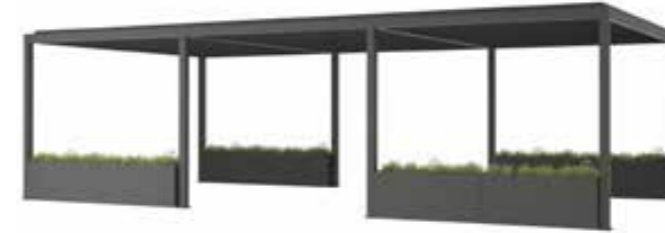

PAVILION
AP6302
300*1200*270cm