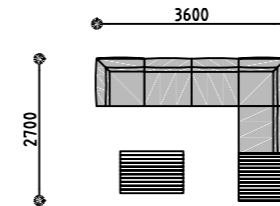

Set(7): 2C+3F+H+I