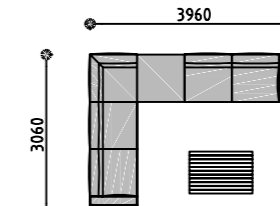

Set(8): A+B+C+G+H