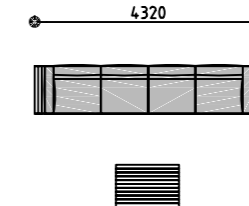

Set(2): D+E

Set(5): A+B+H