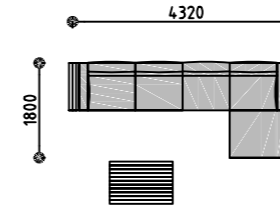

Set(4): A+E+F+H