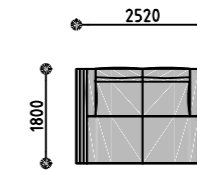

LOFT 2 Seater Right Arms
AC5340C86TEX
216*90*75cm

1PCS/CTN
42PCS/40GP

LOFT 2 Seater Left Arms
AC5340C85TEX
216*90*75cm

1PCS/CTN
42PCS/40GP

LOFT Corner Module
AC5340C13TEX
90*90*75cm

2PCS/CTN
84PCS/40GP

LOFT Meridienne Right Short Arms
AS5340C89TEX
180*126*75cm

1PCS/CTN
42PCS/40GP

LOFT Meridienne Left Short Arms
AS5340C88TEX
180*126*75cm

1PCS/CTN
42PCS/40GP

LOFT Extension Module Single
AC5340C07TEX
90*90*75cm

1PCS/CTN
84PCS/40GP

Loft coffee table
With teak top
AT5340A23TEK
120*80*25cm

1PCS/CTN
280PCS/40FT

Coffee Table
AT5340C23TEK
90*90*20cm

1PCS/CTN
350PCS/40FT

Recommended Sets

Foot Stool
AC5340C25TEX

90*90*40cm

1PCS/CTN
184PCS/40FT

LOFT Sunbed w/loose seat cushion
AS5340N19TEX

214*107*25cm

1PCS/2CTNS
260PCS/40FT