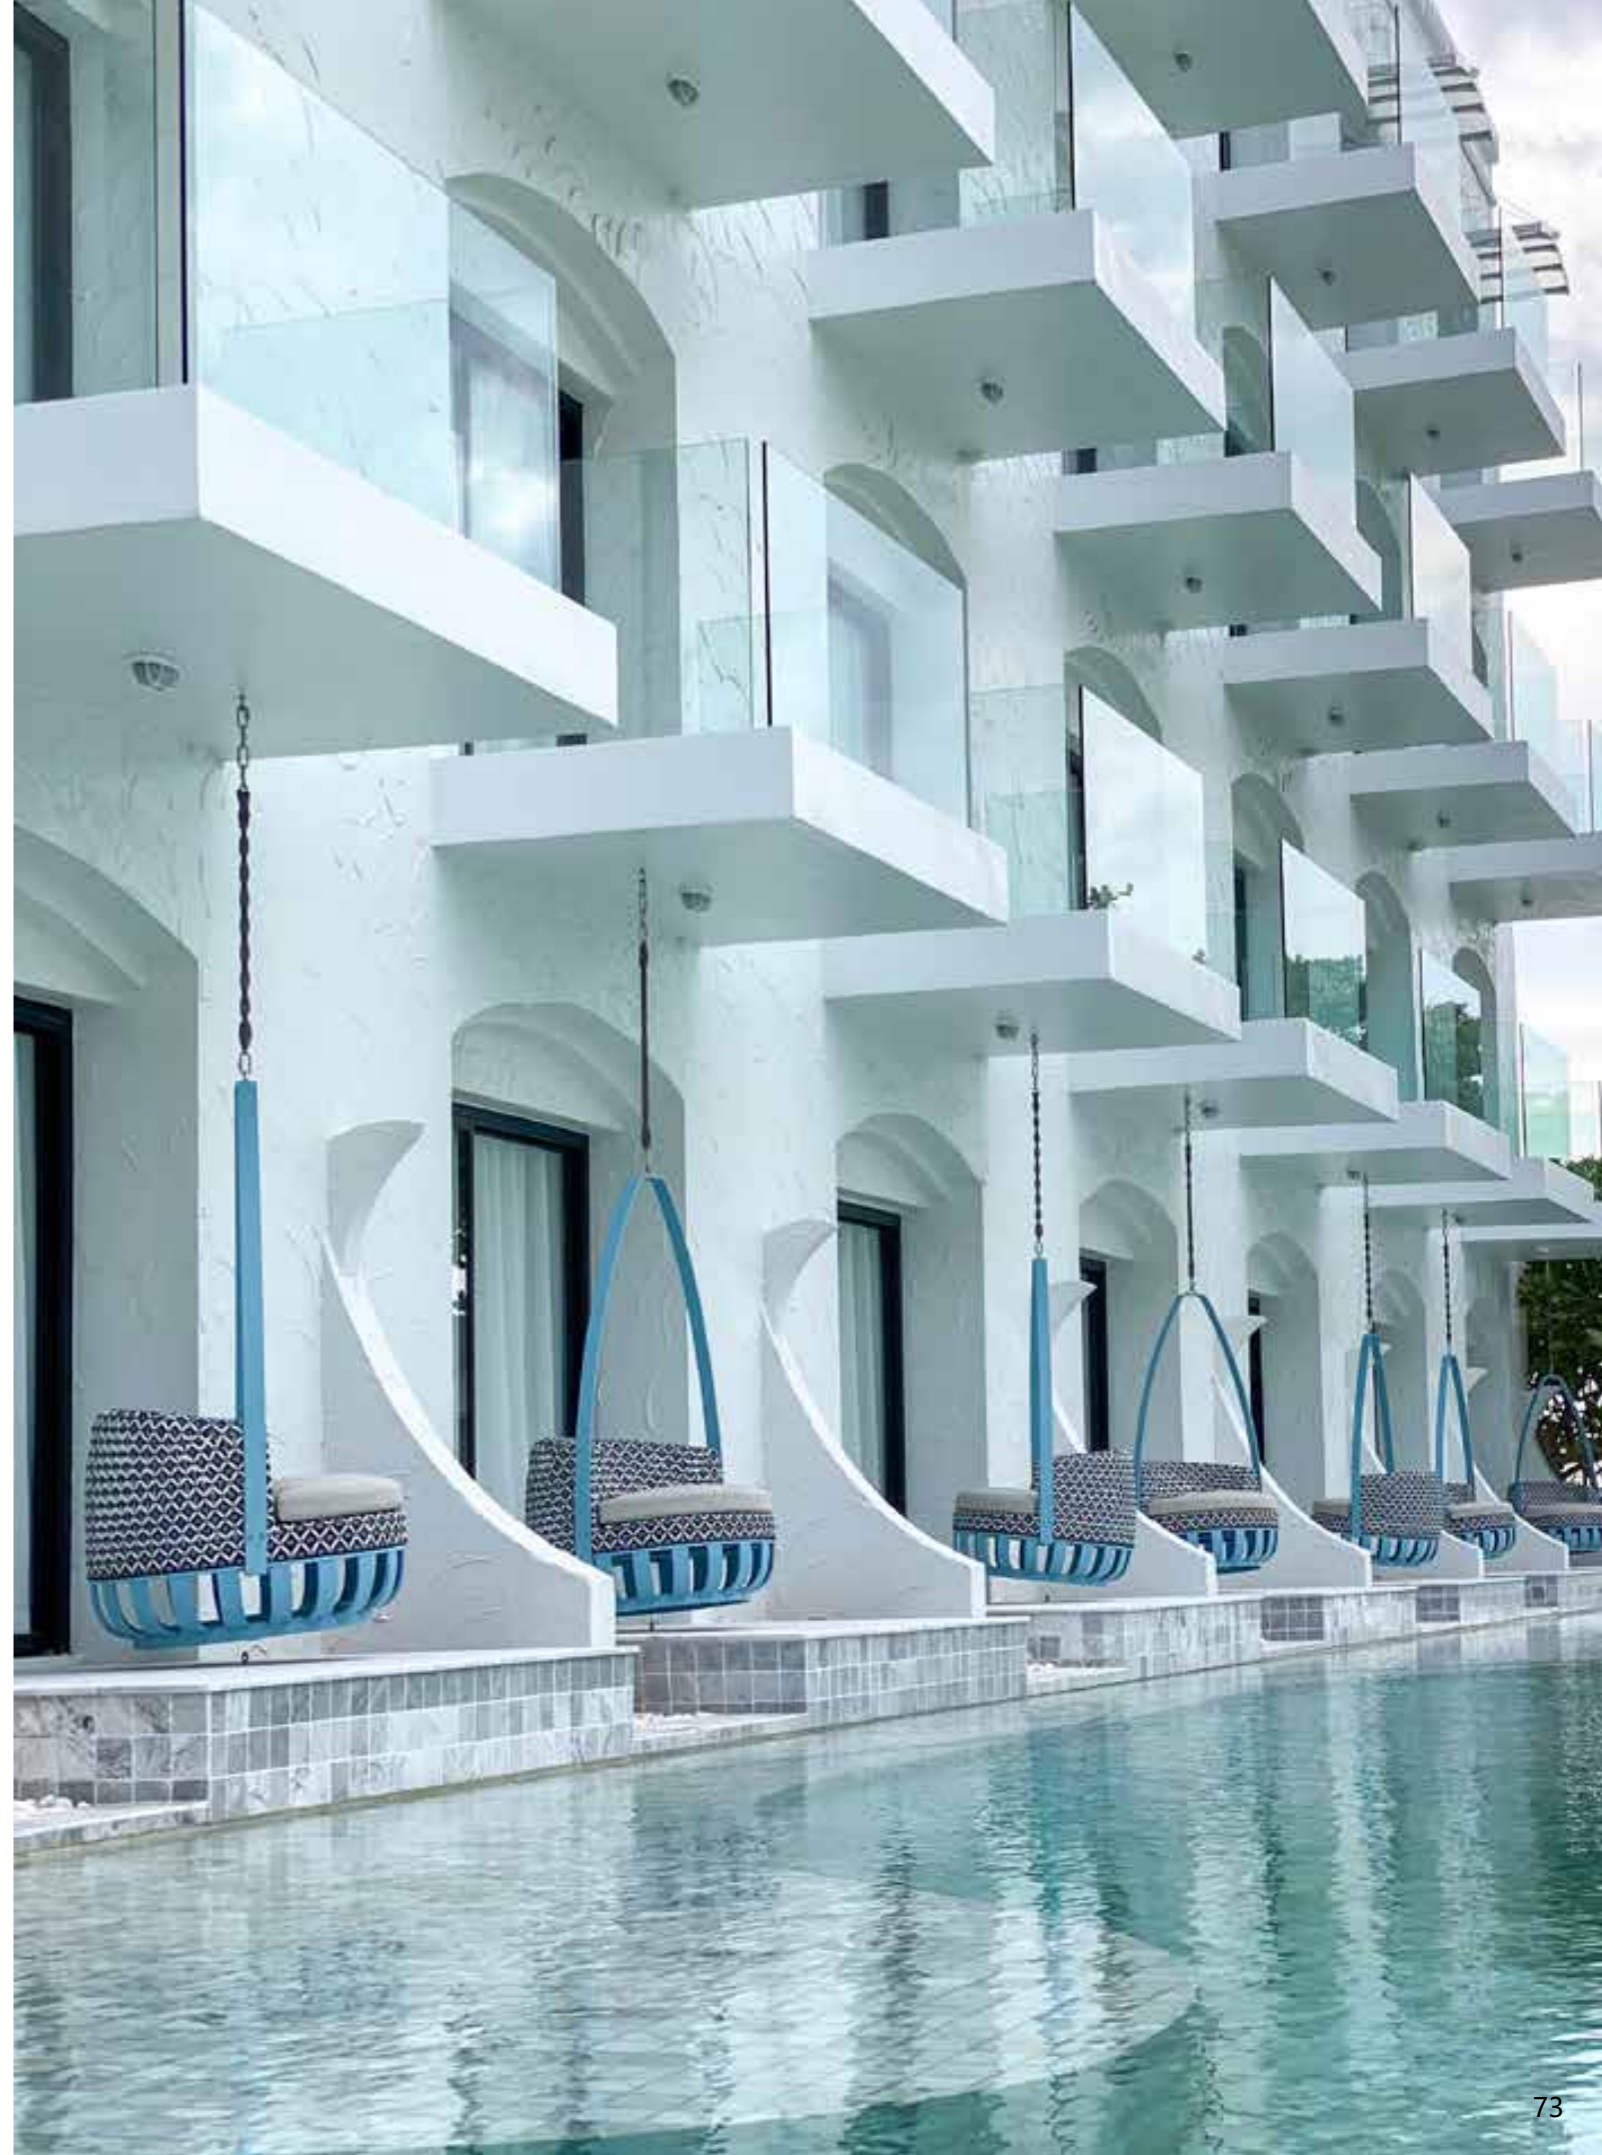

VASE

VASE

Alu base
Wicker

VASE Lounge Armchair
AC5363N10RAT
92*92*70cm
sitting height:30cm w/o cushion

1PCS/CTN
72PCS/40FT

VASE High Back Lounge Armchair
AC5363A10RAT
103*103*105cm
sitting height:30cm w/o cushion