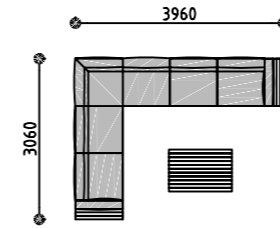

1PCS/CTN
84PCS/40GP

H

Loft coffee table
With teak top
AT5340A23TEK
120*80*25cm

1PCS/CTN
280PCS/40FT

I

Coffee Table
AT5340C23TEK
90*90*20cm

1PCS/CTN
350PCS/40FT

Recommended Sets