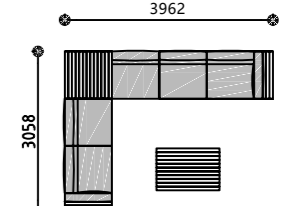

Set(9): A+B+F+H+I

Foot Stool
AC5340C25TEX

90*90*40cm

1PCS/CTN
184PCS/40FT