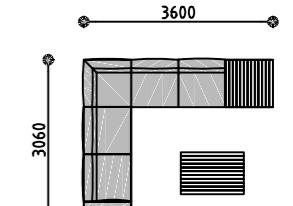

Set(6): A+C+2F+H+I