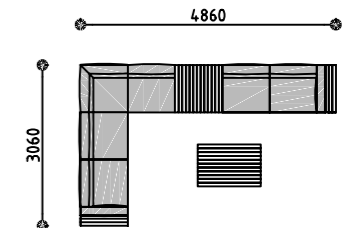

Set(3): A+B+C+F+H+I